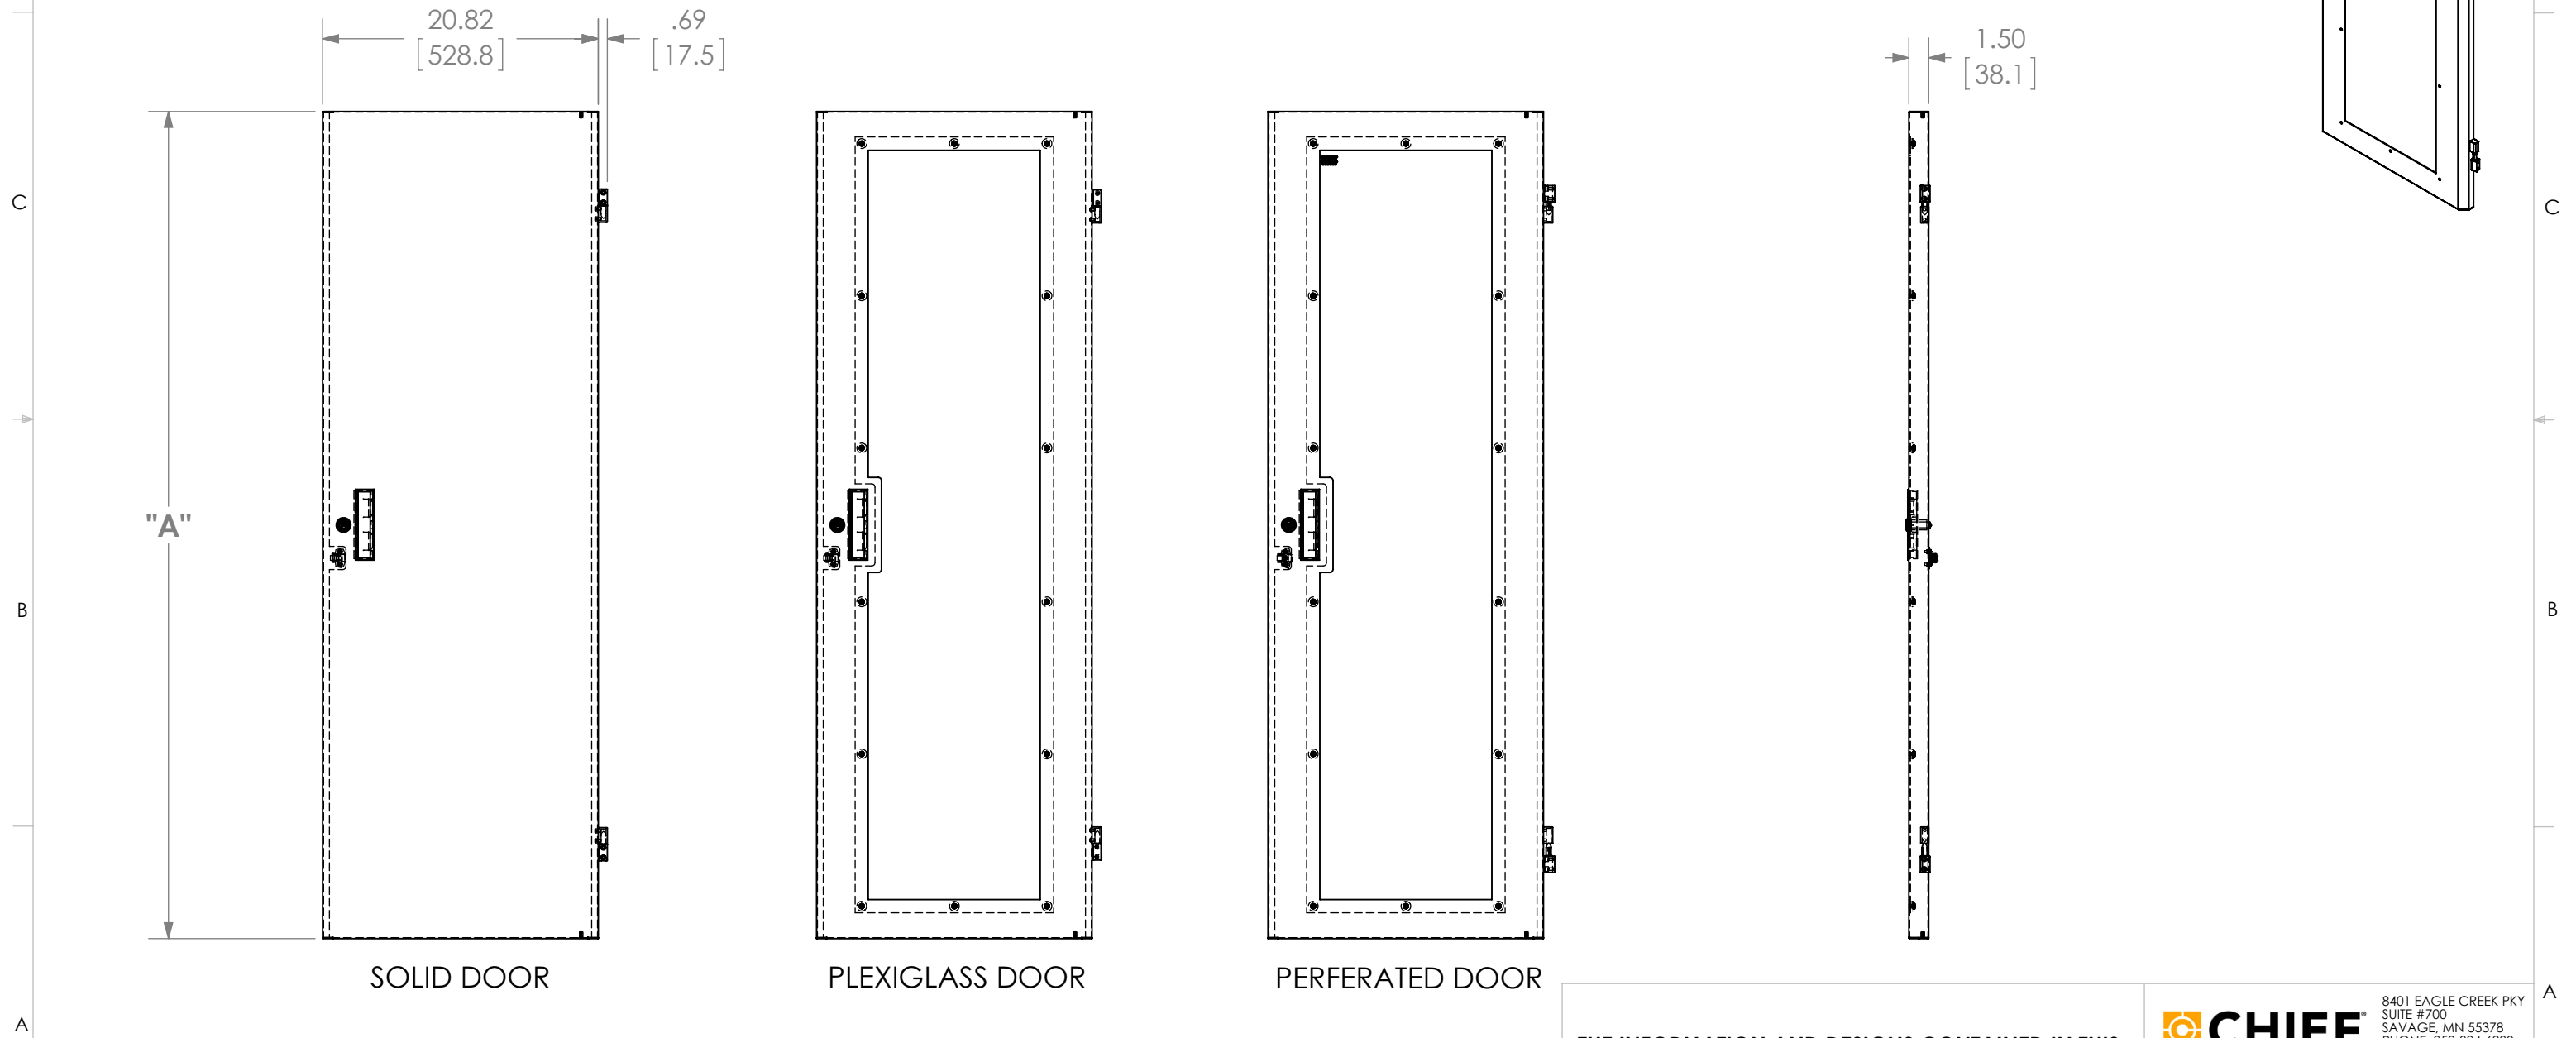

MODEL	RACK HEIGHT	DIMENSION "A"
GARD-35	35U	62.50 [1587.6mm]
GARD-35P	35U	62.50 [1587.6mm]
GARD-35PLX	35U	62.50 [1587.6mm]
GARD-40	40U	70.50 [1790.7mm]
GARD-40P	40U	70.50 [1790.7mm]
GARD-40PLX	40U	70.50 [1790.7mm]
GARD-44	44U	78.25 [1987.6mm]
GARD-44P	44U	78.25 [1987.6mm]
GARD-44PLX	44U	78.25 [1987.6mm]

**CHIEF MANUFACTURING**  
**MOUNT ORDER NUMBER IS GARD-X**  
**PHONE: 1-800-582-6480**

SHEET SCALE = 1:12

THE INFORMATION AND DESIGNS CONTAINED IN THIS DRAWING ARE CONFIDENTIAL AND THE PROPRIETARY PROPERTY OF MILESTONE AV TECHNOLOGIES. NEITHER THIS DESIGN NOR ANY INFORMATION CONTAINED IN THIS DRAWING MAY BE REPRODUCED OR DISCLOSED TO OTHERS WITHOUT THE EXPRESS WRITTEN CONSENT OF MILESTONE AV TECHNOLOGIES.