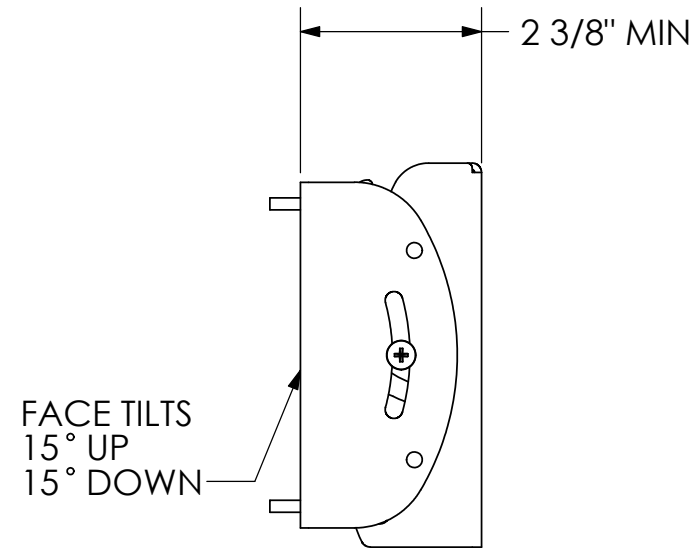

USE SUPPLIED SCREWS
TO ATTACH SCREEN.
VESA STANDARD MOUNTING

SLOTS USED TO ATTACH
UNIT TO WALL

THE INFORMATION AND DESIGNS CONTAINED
IN THIS DRAWING ARE CONFIDENTIAL AND THE
PROPRIETARY PROPERTY OF CHIEF MFG., INC.
NEITHER THIS DESIGN NOR ANY INFORMATION
CONTAINED IN THIS DRAWING MAY BE
REPRODUCED OR DISCLOSED TO OTHERS
WITHOUT THE EXPRESS WRITTEN CONSENT OF
CHIEF MFG., INC.