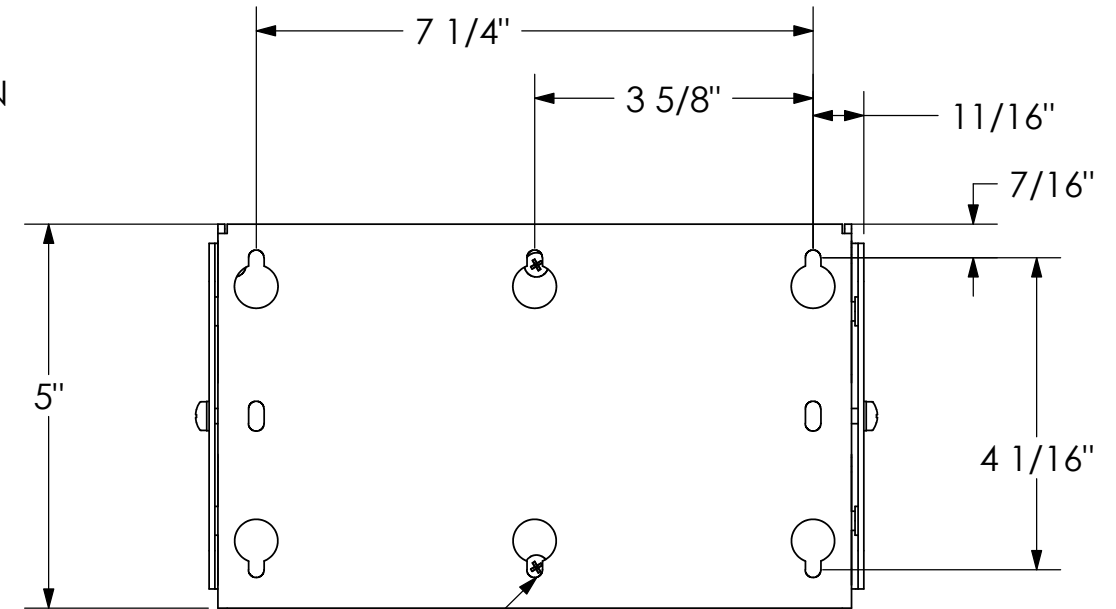

USE SUPPLIED SCREWS
TO ATTACH SCREEN.
VESA STANDARD MOUNTING

SLOTS USED TO ATTACH
UNIT TO WALL

THE INFORMATION AND DESIGNS CONTAINED
IN THIS DRAWING ARE CONFIDENTIAL AND THE
PROPRIETARY PROPERTY OF CHIEF MFG., INC.
NEITHER THIS DESIGN NOR ANY INFORMATION
CONTAINED IN THIS DRAWING MAY BE
REPRODUCED OR DISCLOSED TO OTHERS
WITHOUT THE EXPRESS WRITTEN CONSENT OF
CHIEF MFG., INC.