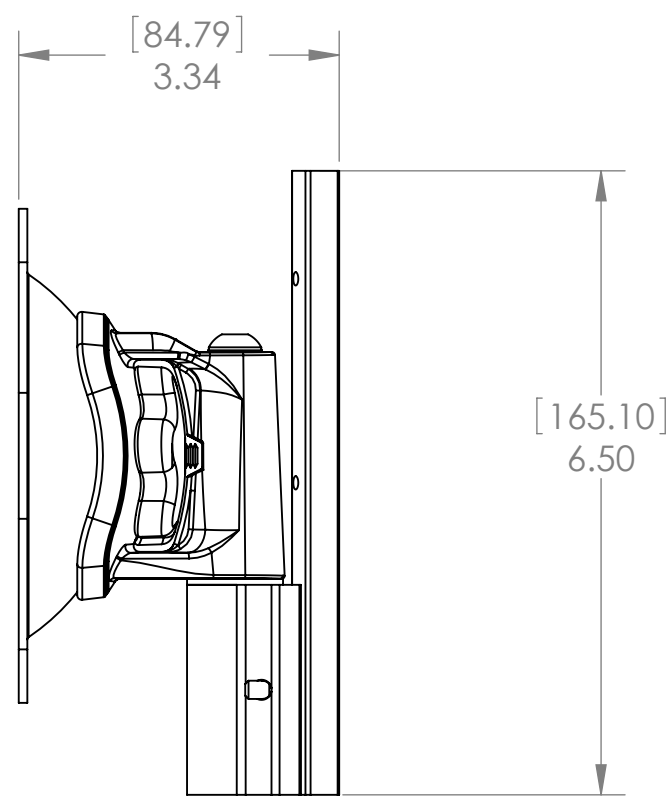

D
C
B
A

D
C
B
A

CHIEF MANUFACTURING INC.
MOUNT ORDER NUMBER IS 9025-000373
PHONE: 1-800-582-6480

**THE INFORMATION AND DESIGNS CONTAINED
 IN THIS DRAWING ARE CONFIDENTIAL AND THE
 PROPRIETARY PROPERTY OF CHIEF MFG., INC.
 NEITHER THIS DESIGN NOR ANY INFORMATION
 CONTAINED IN THIS DRAWING MAY BE
 REPRODUCED OR DISCLOSED TO OTHERS
 WITHOUT THE EXPRESS WRITTEN CONSENT OF
 CHIEF MFG., INC.**