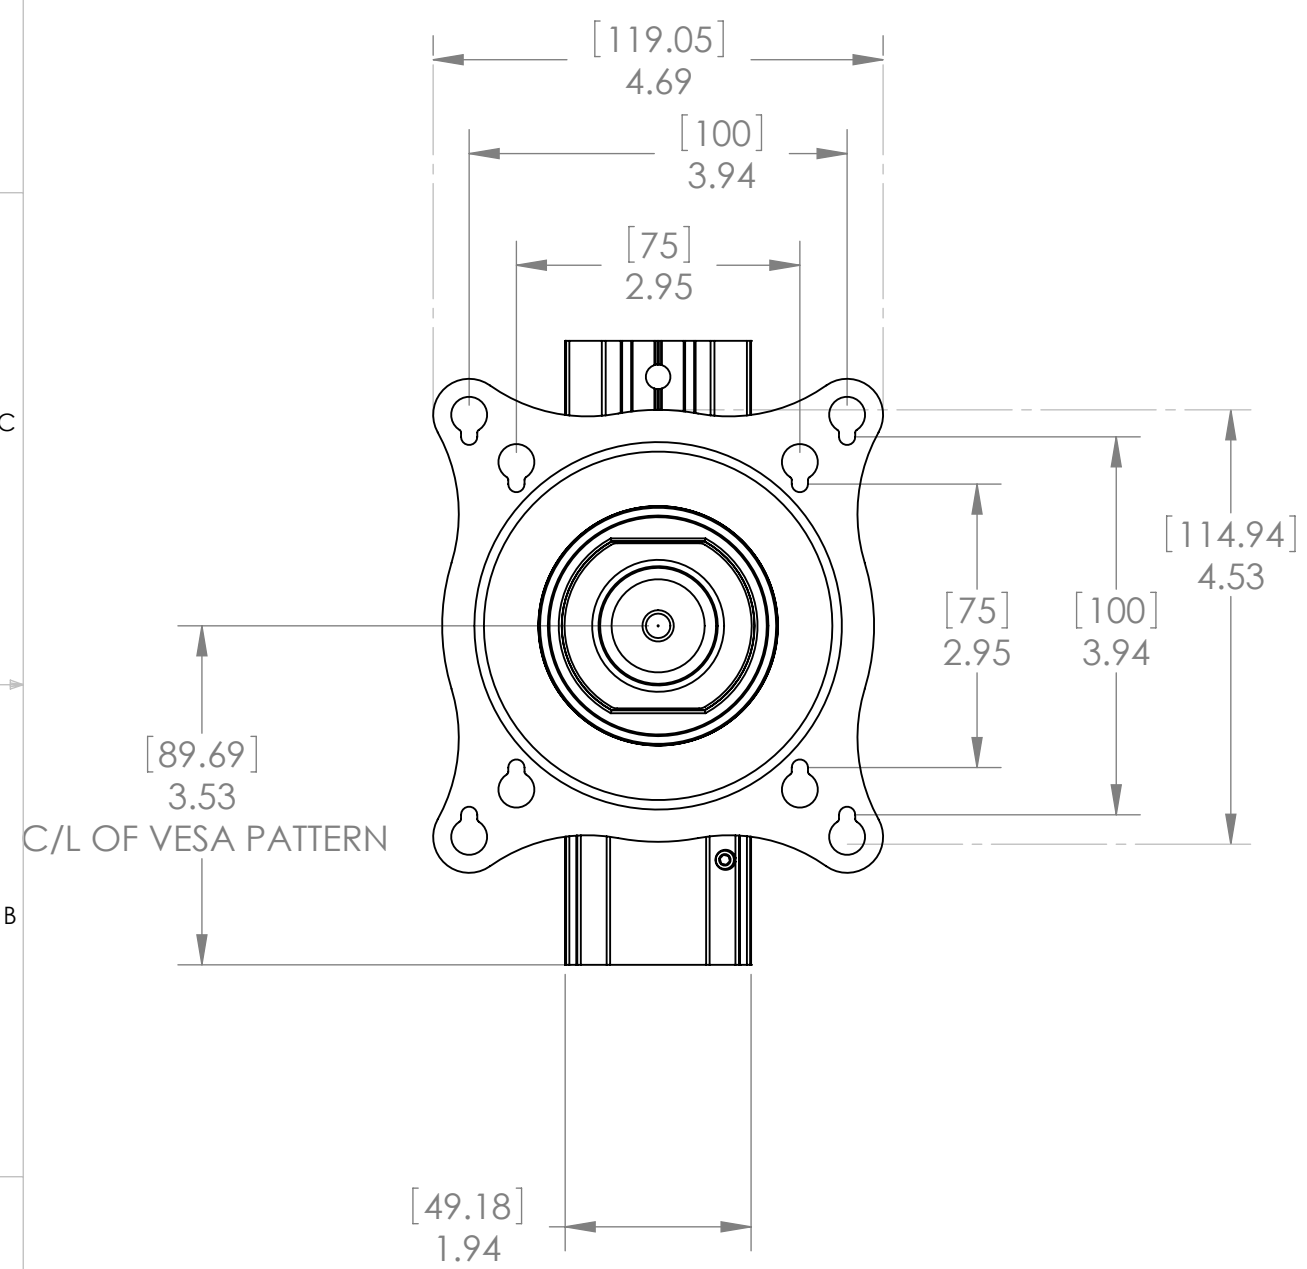

D
C
B
A

D
C
B
A

CHIEF MANUFACTURING INC.
MOUNT ORDER NUMBER IS 9025-000373
PHONE: 1-800-582-6480

**THE INFORMATION AND DESIGNS CONTAINED
 IN THIS DRAWING ARE CONFIDENTIAL AND THE
 PROPRIETARY PROPERTY OF CHIEF MFG., INC.
 NEITHER THIS DESIGN NOR ANY INFORMATION
 CONTAINED IN THIS DRAWING MAY BE
 REPRODUCED OR DISCLOSED TO OTHERS
 WITHOUT THE EXPRESS WRITTEN CONSENT OF
 CHIEF MFG., INC.**

CHIEF MANUFACTURING, INC.
 8401 EAGLE CREEK PKWY STE. 700, SAVAGE, MN 55378
 1.800.582.6480 * FAX 1.877.894.6918

TITLE

ICSPT2