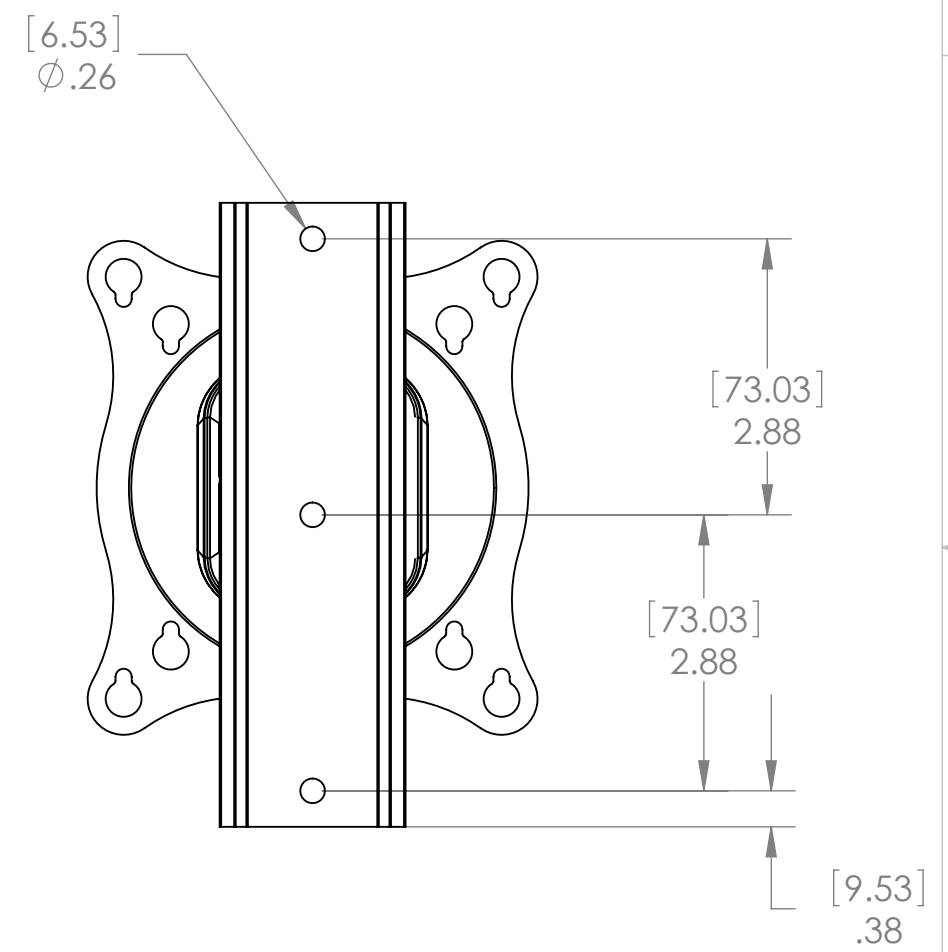

D
C
B
A

D
C
B
A

CHIEF MANUFACTURING INC.
MOUNT ORDER NUMBER IS 9025-000373
PHONE: 1-800-582-6480

**THE INFORMATION AND DESIGNS CONTAINED
 IN THIS DRAWING ARE CONFIDENTIAL AND THE
 PROPRIETARY PROPERTY OF CHIEF MFG., INC.
 NEITHER THIS DESIGN NOR ANY INFORMATION
 CONTAINED IN THIS DRAWING MAY BE
 REPRODUCED OR DISCLOSED TO OTHERS
 WITHOUT THE EXPRESS WRITTEN CONSENT OF
 CHIEF MFG., INC.**

CHIEF MANUFACTURING, INC.
 8401 EAGLE CREEK PKWY STE. 700, SAVAGE, MN 55378
 1.800.582.6480 * FAX 1.877.894.6918

TITLE

ICSPT2