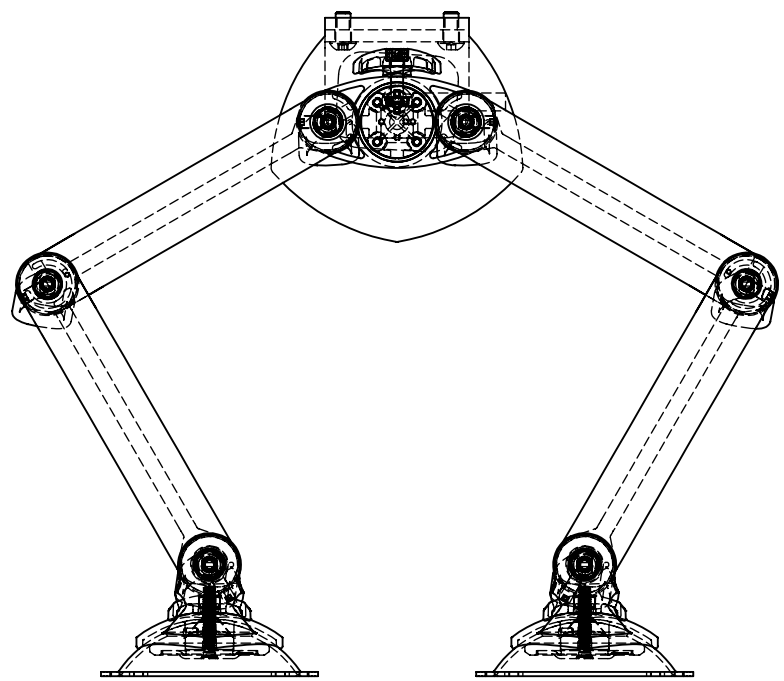

MAXIMUM WIDTH OF 2 PARALLEL, FORWARD-FACING DISPLAYS: 28.8" [731.5]

K2C200

D
C
B
A

D
C
B
A

THE INFORMATION AND DESIGNS CONTAINED IN THIS DRAWING ARE CONFIDENTIAL AND THE PROPRIETARY PROPERTY OF MILESTONE AV TECHNOLOGIES NEITHER THIS DESIGN NOR ANY INFORMATION CONTAINED IN THIS DRAWING MAY BE REPRODUCED OR DISCLOSED TO OTHERS WITHOUT THE EXPRESS WRITTEN CONSENT OF MILESTONE AV TECHNOLOGIES.

	8401 EAGLE CREEK PKY SAVAGE, MN 55378 PHONE: 952-894-6280 FAX: 877-894-6918
	DESCRIPTION DUAL MONITOR, MANUAL HEIGHT ADJUSTABLE COLUMN DESK MOUNT
K2C200	

1 2 3 4 5 6 7 8