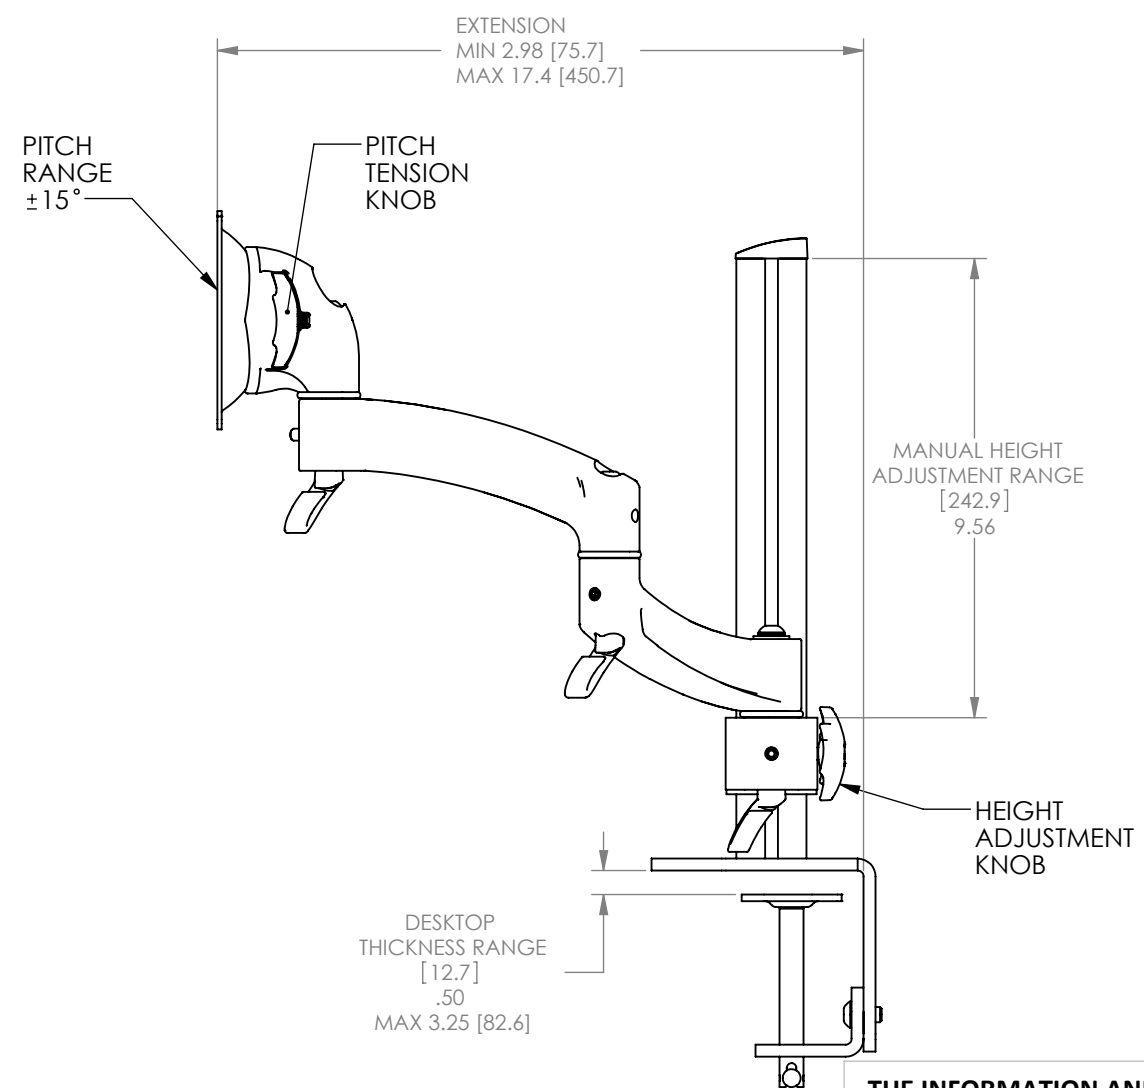

MAXIMUM WIDTH OF 2 PARALLEL, FORWARD-FACING DISPLAYS: 28.8" [731.5]

K2C200

D
C
B
A

D
C
B
A

THE INFORMATION AND DESIGNS CONTAINED IN THIS DRAWING ARE CONFIDENTIAL AND THE PROPRIETARY PROPERTY OF MILESTONE AV TECHNOLOGIES NEITHER THIS DESIGN NOR ANY INFORMATION CONTAINED IN THIS DRAWING MAY BE REPRODUCED OR DISCLOSED TO OTHERS WITHOUT THE EXPRESS WRITTEN CONSENT OF MILESTONE AV TECHNOLOGIES.

	8401 EAGLE CREEK PKY SAVAGE, MN 55378 PHONE: 952-894-6280 FAX: 877-894-6918
	DESCRIPTION DUAL MONITOR, MANUAL HEIGHT ADJUSTABLE COLUMN DESK MOUNT
K2C200	

1 2 3 4 5 6 7 8