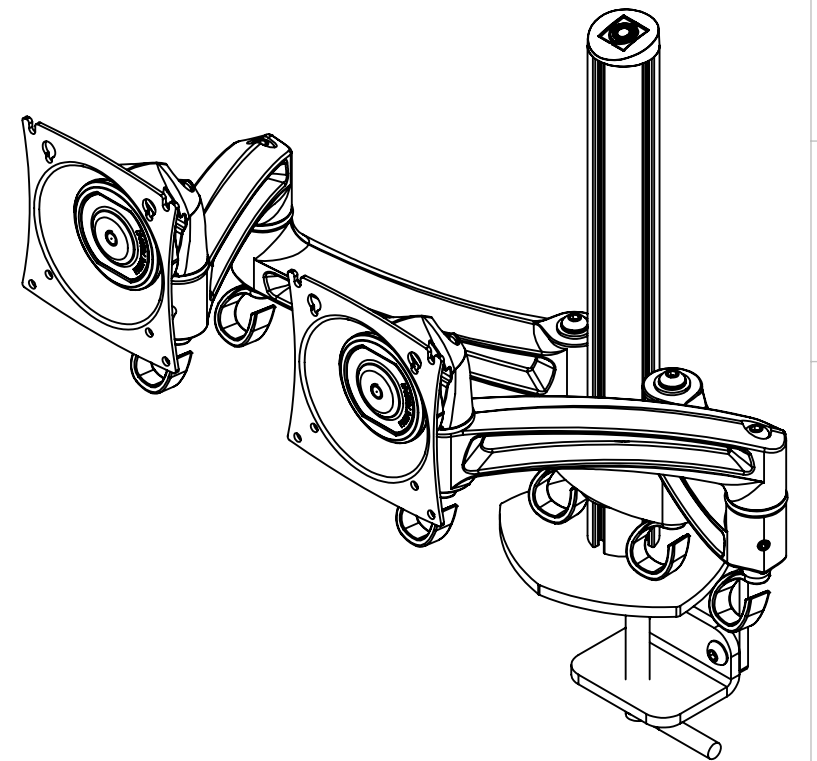

MAXIMUM WIDTH OF 2 PARALLEL, FORWARD-FACING DISPLAYS: 28.8" [731.5]

K2C200

D
C
B
A

D
C
B
A

THE INFORMATION AND DESIGNS CONTAINED IN THIS DRAWING ARE CONFIDENTIAL AND THE PROPRIETARY PROPERTY OF MILESTONE AV TECHNOLOGIES NEITHER THIS DESIGN NOR ANY INFORMATION CONTAINED IN THIS DRAWING MAY BE REPRODUCED OR DISCLOSED TO OTHERS WITHOUT THE EXPRESS WRITTEN CONSENT OF MILESTONE AV TECHNOLOGIES.

	8401 EAGLE CREEK PKY SAVAGE, MN 55378 PHONE: 952-894-6280 FAX: 877-894-6918
	DESCRIPTION DUAL MONITOR, MANUAL HEIGHT ADJUSTABLE COLUMN DESK MOUNT
K2C200	

1 2 3 4 5 6 7 8