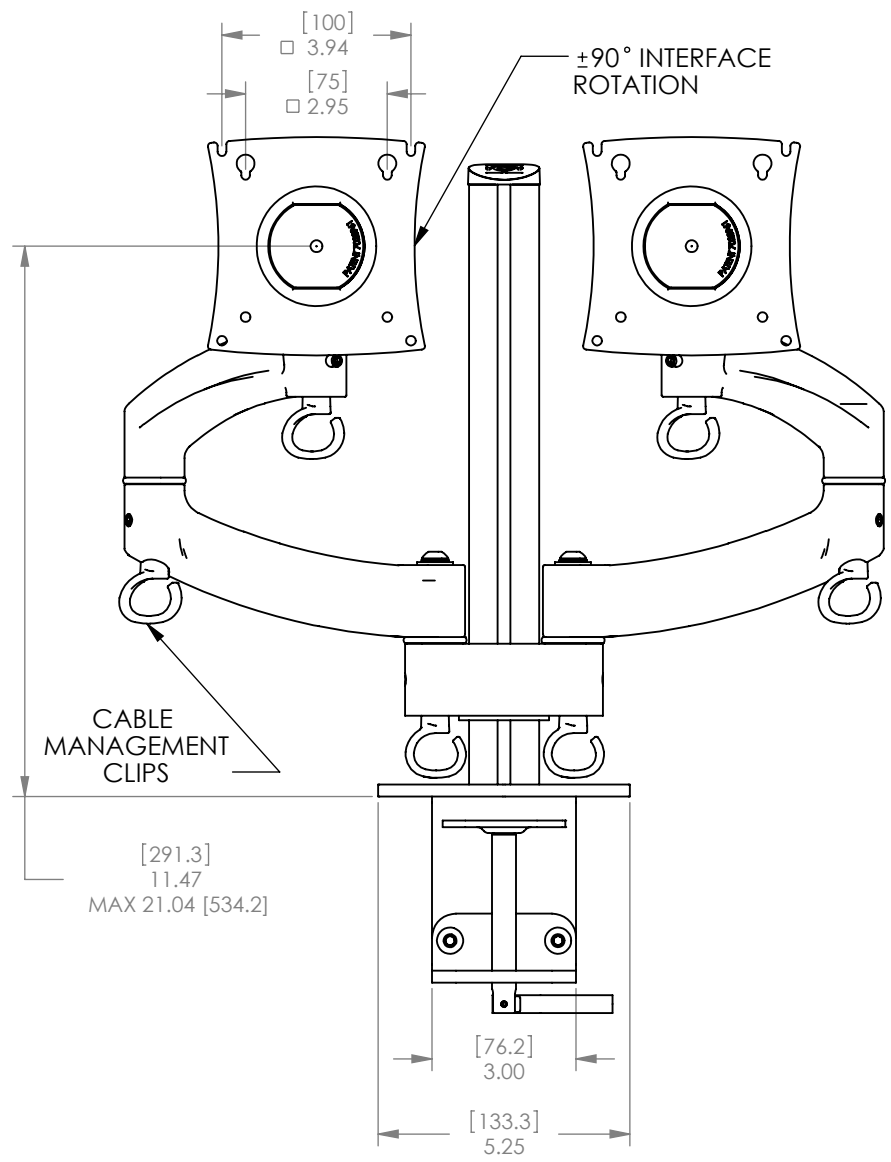

MAXIMUM WIDTH OF 2 PARALLEL, FORWARD-FACING DISPLAYS: 28.8" [731.5]

K2C200

D
C
B
A

D
C
B
A

THE INFORMATION AND DESIGNS CONTAINED IN THIS DRAWING ARE CONFIDENTIAL AND THE PROPRIETARY PROPERTY OF MILESTONE AV TECHNOLOGIES NEITHER THIS DESIGN NOR ANY INFORMATION CONTAINED IN THIS DRAWING MAY BE REPRODUCED OR DISCLOSED TO OTHERS WITHOUT THE EXPRESS WRITTEN CONSENT OF MILESTONE AV TECHNOLOGIES.

	8401 EAGLE CREEK PKY SAVAGE, MN 55378 PHONE: 952-894-6280 FAX: 877-894-6918
	DESCRIPTION DUAL MONITOR, MANUAL HEIGHT ADJUSTABLE COLUMN DESK MOUNT
K2C200	

1 2 3 4 5 6 7 8