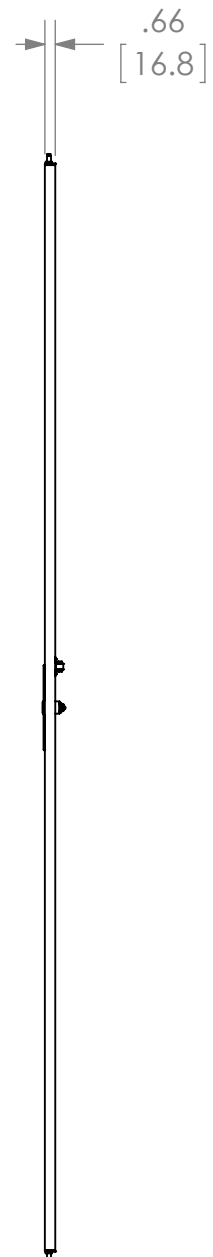

MODEL	RACK HEIGHT	DIMENSION "A"
KARD-18R	18U	29.50 [749.3mm]
KARD-24R	24U	40.00 [1016.0mm]
KARD-35R	35U	59.25 [1505.0mm]
KARD-40R	40U	68.00 [1727.2mm]
KARD-44R	44U	75.00 [1905.0mm]

**CHIEF MANUFACTURING**  
**MOUNT ORDER NUMBER IS KARD-XR**  
**PHONE: 1-800-582-6480**

SHEET SCALE = 1:12

THE INFORMATION AND DESIGNS CONTAINED IN THIS DRAWING ARE CONFIDENTIAL AND THE PROPRIETARY PROPERTY OF MILESTONE AV TECHNOLOGIES. NEITHER THIS DESIGN NOR ANY INFORMATION CONTAINED IN THIS DRAWING MAY BE REPRODUCED OR DISCLOSED TO OTHERS WITHOUT THE EXPRESS WRITTEN CONSENT OF MILESTONE AV TECHNOLOGIES.

8401 EAGLE CREEK PKY  
 SUITE #700  
 SAVAGE, MN 55378  
 PHONE: 952-894-6280  
 FAX: 877-894-6918

TITLE  
**CUSTOMER PRINT**  
**KARD-XR**

SIZE DWG. NO.  
**B KARD-XR**