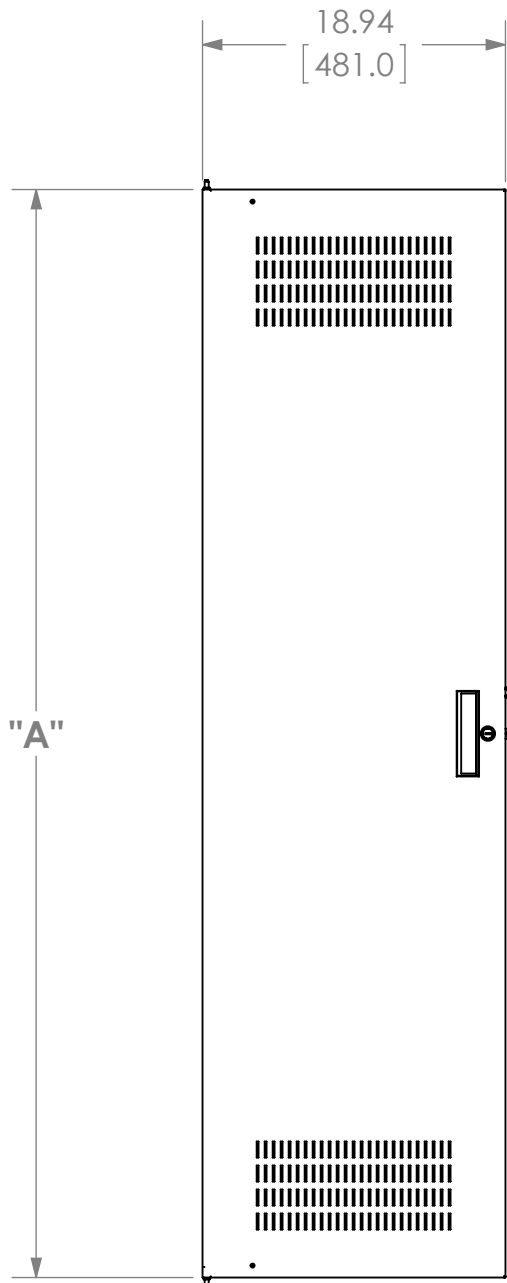

MODEL	RACK HEIGHT	DIMENSION "A"
KARD-18R	18U	29.50 [749.3mm]
KARD-24R	24U	40.00 [1016.0mm]
KARD-35R	35U	59.25 [1505.0mm]
KARD-40R	40U	68.00 [1727.2mm]
KARD-44R	44U	75.00 [1905.0mm]

**CHIEF MANUFACTURING**  
**MOUNT ORDER NUMBER IS KARD-XR**  
**PHONE: 1-800-582-6480**

SHEET SCALE = 1:12

THE INFORMATION AND DESIGNS CONTAINED IN THIS DRAWING ARE CONFIDENTIAL AND THE PROPRIETARY PROPERTY OF MILESTONE AV TECHNOLOGIES. NEITHER THIS DESIGN NOR ANY INFORMATION CONTAINED IN THIS DRAWING MAY BE REPRODUCED OR DISCLOSED TO OTHERS WITHOUT THE EXPRESS WRITTEN CONSENT OF MILESTONE AV TECHNOLOGIES.