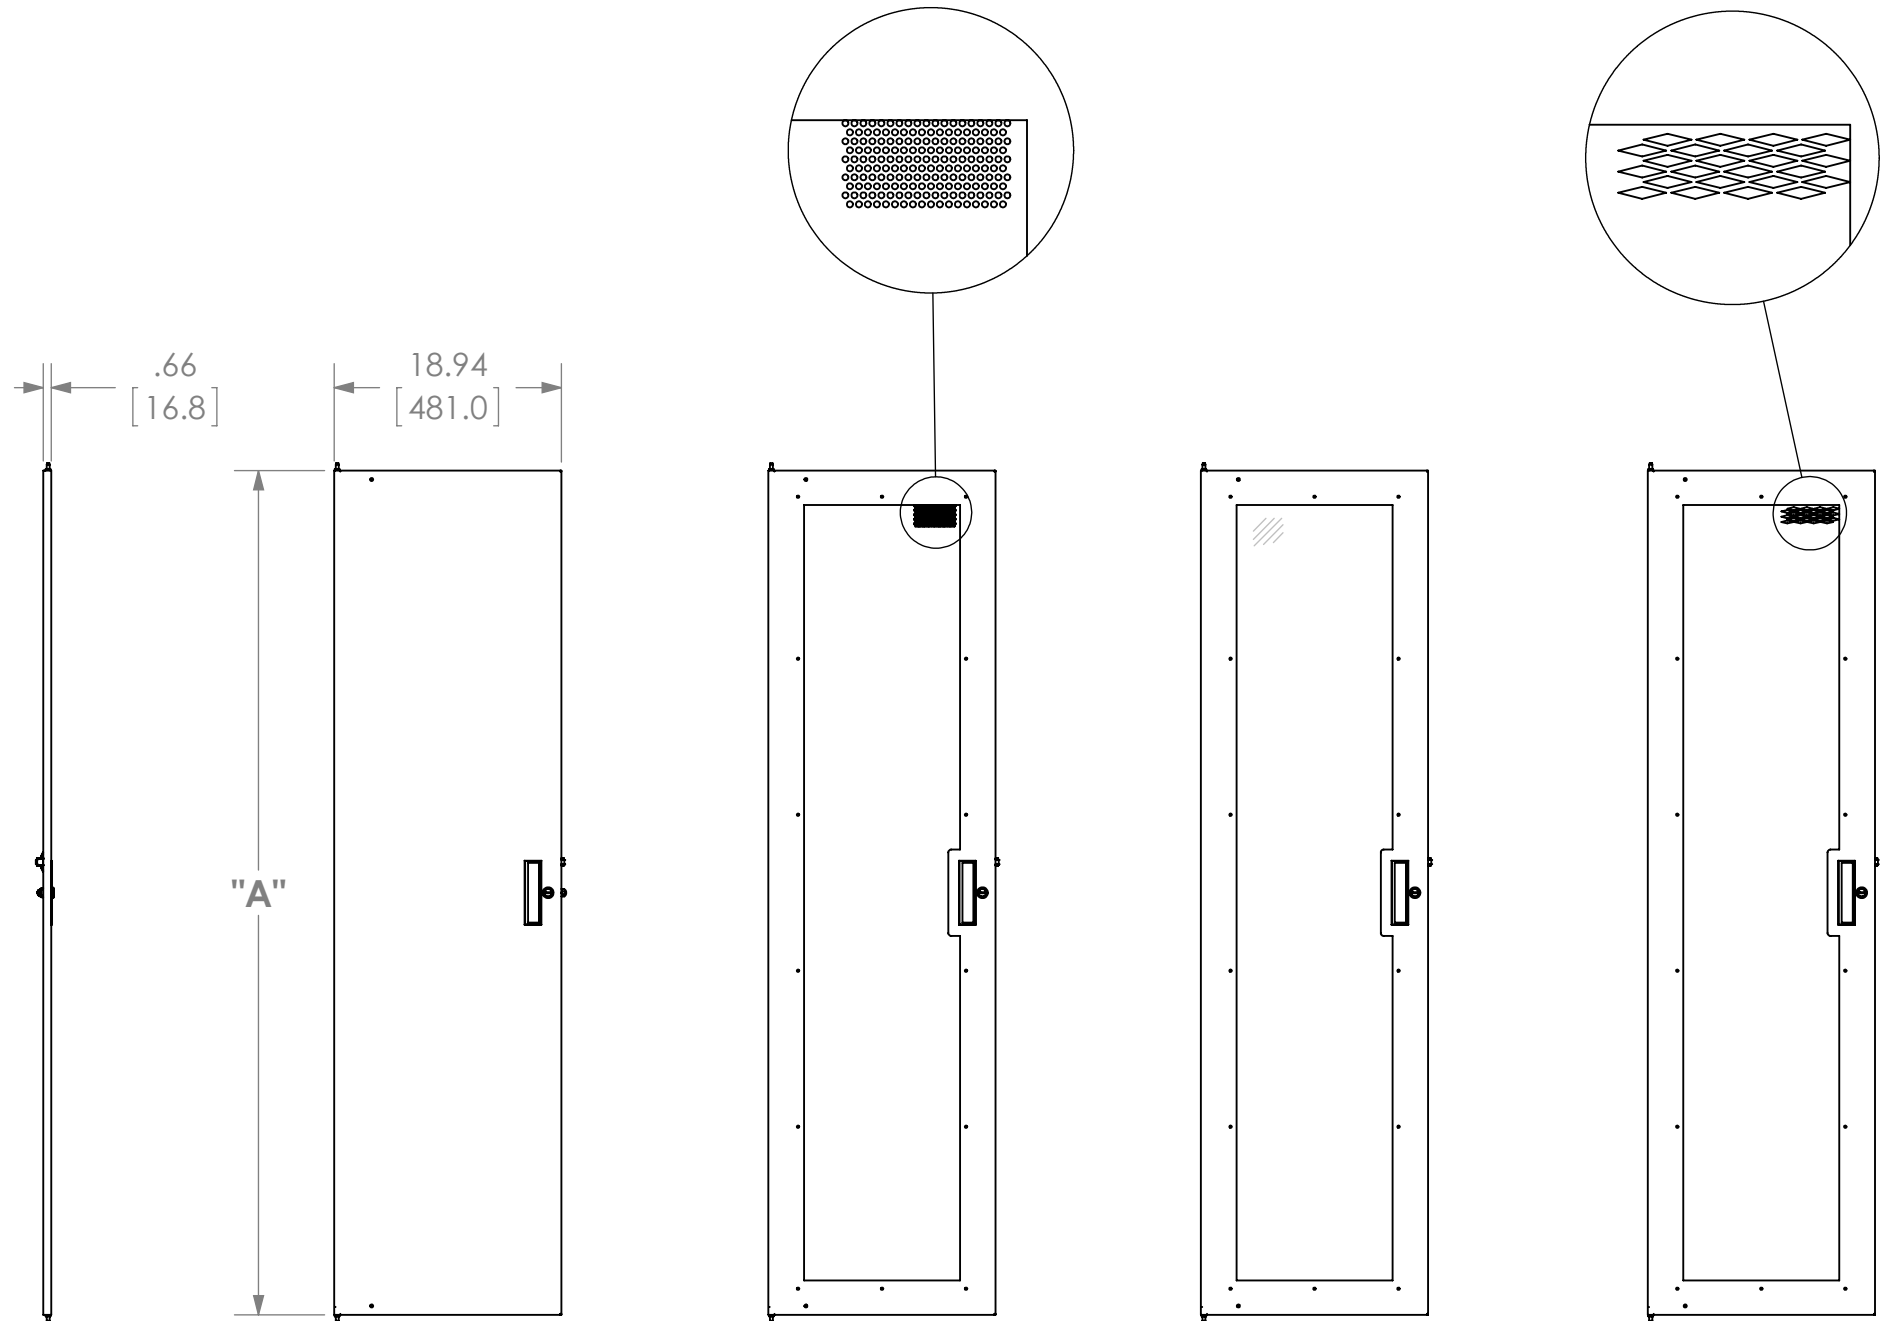

MODEL	RACK HEIGHT	DIMENSION "A"
KARD-18	18U	31.88 [809.6mm]
KARD-18LP	18U	31.88 [809.6mm]
KARD-18P	18U	31.88 [809.6mm]
KARD-18PLX	18U	31.88 [809.6mm]
KARD-24	24U	42.38 [1076.3mm]
KARD-24LP	24U	42.38 [1076.3mm]
KARD-24P	24U	42.38 [1076.3mm]
KARD-24PLX	24U	42.38 [1076.3mm]
KARD-35	35U	61.63 [1565.3mm]
KARD-35LP	35U	61.63 [1565.3mm]
KARD-35P	35U	61.63 [1565.3mm]
KARD-35PLX	35U	61.63 [1565.3mm]
KARD-40	40U	70.38 [1787.5mm]
KARD-40LP	40U	70.38 [1787.5mm]
KARD-40P	40U	70.38 [1787.5mm]
KARD-40PLX	40U	70.38 [1787.5mm]
KARD-44	44U	77.38 [1965.3mm]
KARD-44LP	44U	77.38 [1965.3mm]
KARD-44P	44U	77.38 [1965.3mm]
KARD-44PLX	44U	77.38 [1965.3mm]

SOLID DOOR
KARD-X

PERFERATED DOOR
KARD-XP

PLEXIGLASS DOOR
KARD-XPLX

LARGE PERFERATED
DOOR KARD-XLP

CHIEF MANUFACTURING
MOUNT ORDER NUMBER IS KARD-X
PHONE: 1-800-582-6480

SHEET SCALE = 1:16

THE INFORMATION AND DESIGNS CONTAINED IN THIS DRAWING ARE CONFIDENTIAL AND THE PROPRIETARY PROPERTY OF MILESTONE AV TECHNOLOGIES. NEITHER THIS DESIGN NOR ANY INFORMATION CONTAINED IN THIS DRAWING MAY BE REPRODUCED OR DISCLOSED TO OTHERS WITHOUT THE EXPRESS WRITTEN CONSENT OF MILESTONE AV TECHNOLOGIES.