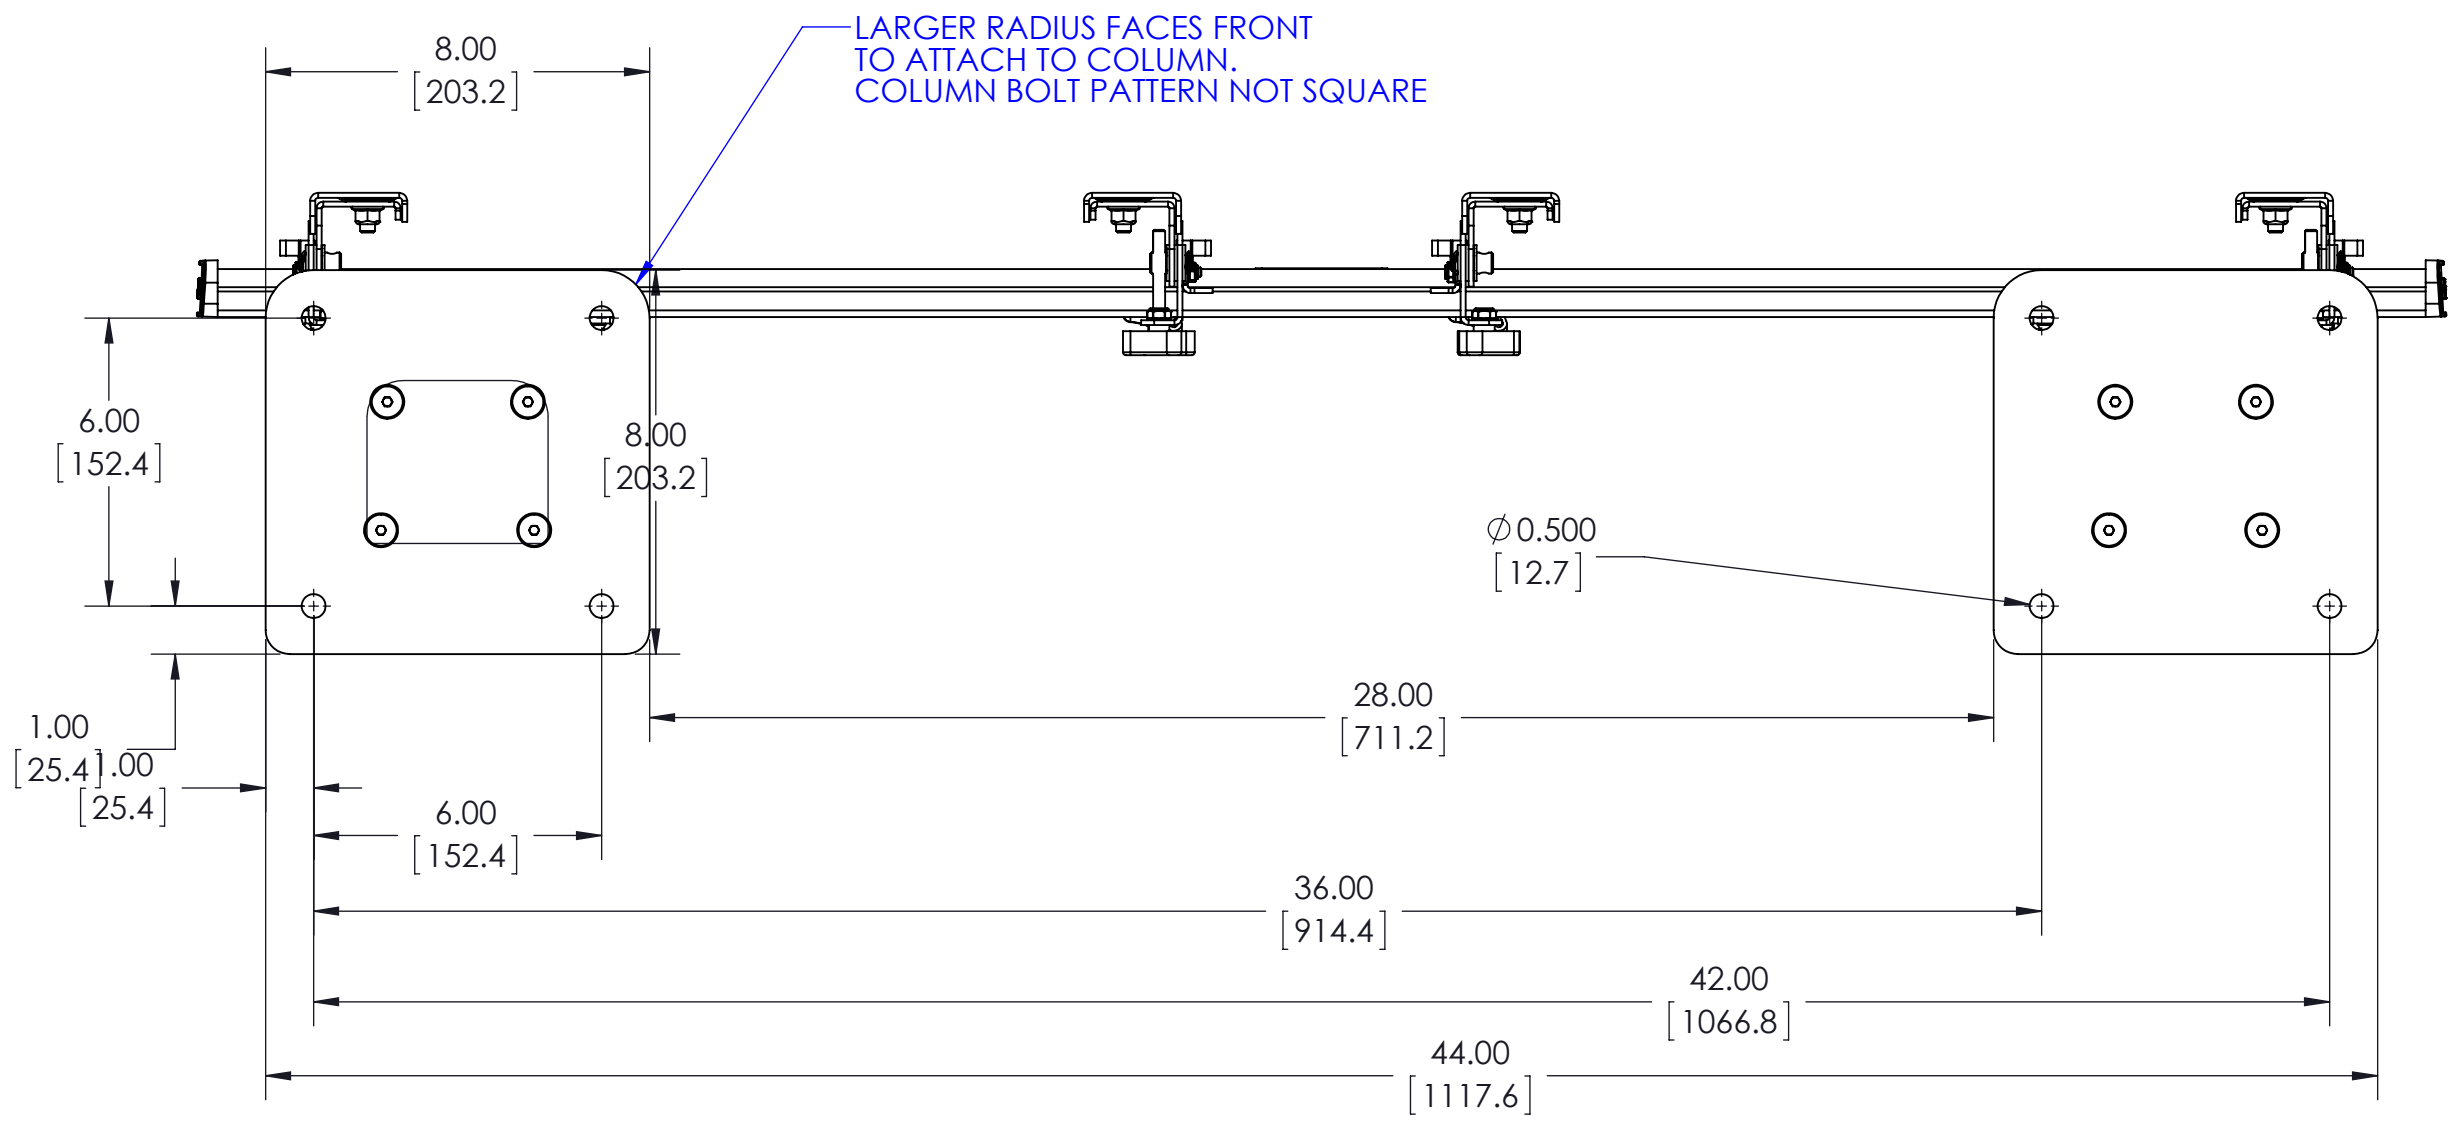

**MAX WEIGHT:  
100 LBS PER DISPLAY  
400 LBS TOTAL CAPACITY**

**THE INFORMATION AND DESIGNS CONTAINED IN THIS DRAWING ARE CONFIDENTIAL AND THE PROPRIETARY PROPERTY OF MILESTONE AV TECHNOLOGIES NEITHER THIS DESIGN NOR ANY INFORMATION CONTAINED IN THIS DRAWING MAY BE REPRODUCED OR DISCLOSED TO OTHERS WITHOUT THE EXPRESS WRITTEN CONSENT OF MILESTONE AV TECHNOLOGIES.**

CAD GENERATED DRAWING, DO NOT MANUALLY UPDATE.			<p>6436 CITY WEST PKWY EDEN PRAIRIE MN, 55344 PHONE: 866-977-3901 FAX: 877-894-6918</p>
DRAWN BY	MJS	12/12/2012	
ENG APPROVAL	MJS	12/12/2012	DESCRIPTION
MFG APPROVAL			<b>LBM2X2UP, FUSION 2X2 PORTRAIT BOLT DOWN VIDEO WALL</b>
QA APPROVAL			MODEL NO.
SHEET 1 OF 2			<b>LBM2X2UP</b>
SCALE	1:16	SIZE	DWG. NO.
		<b>B</b>	<b>TECH-000132</b>
		REV.	<b>00</b>

# BOTTOM VIEW FOR BOLT DOWN INSTALATION

**THE INFORMATION AND DESIGNS CONTAINED IN THIS DRAWING ARE CONFIDENTIAL AND THE PROPRIETARY PROPERTY OF MILESTONE AV TECHNOLOGIES NEITHER THIS DESIGN NOR ANY INFORMATION CONTAINED IN THIS DRAWING MAY BE REPRODUCED OR DISCLOSED TO OTHERS WITHOUT THE EXPRESS WRITTEN CONSENT OF MILESTONE AV TECHNOLOGIES.**