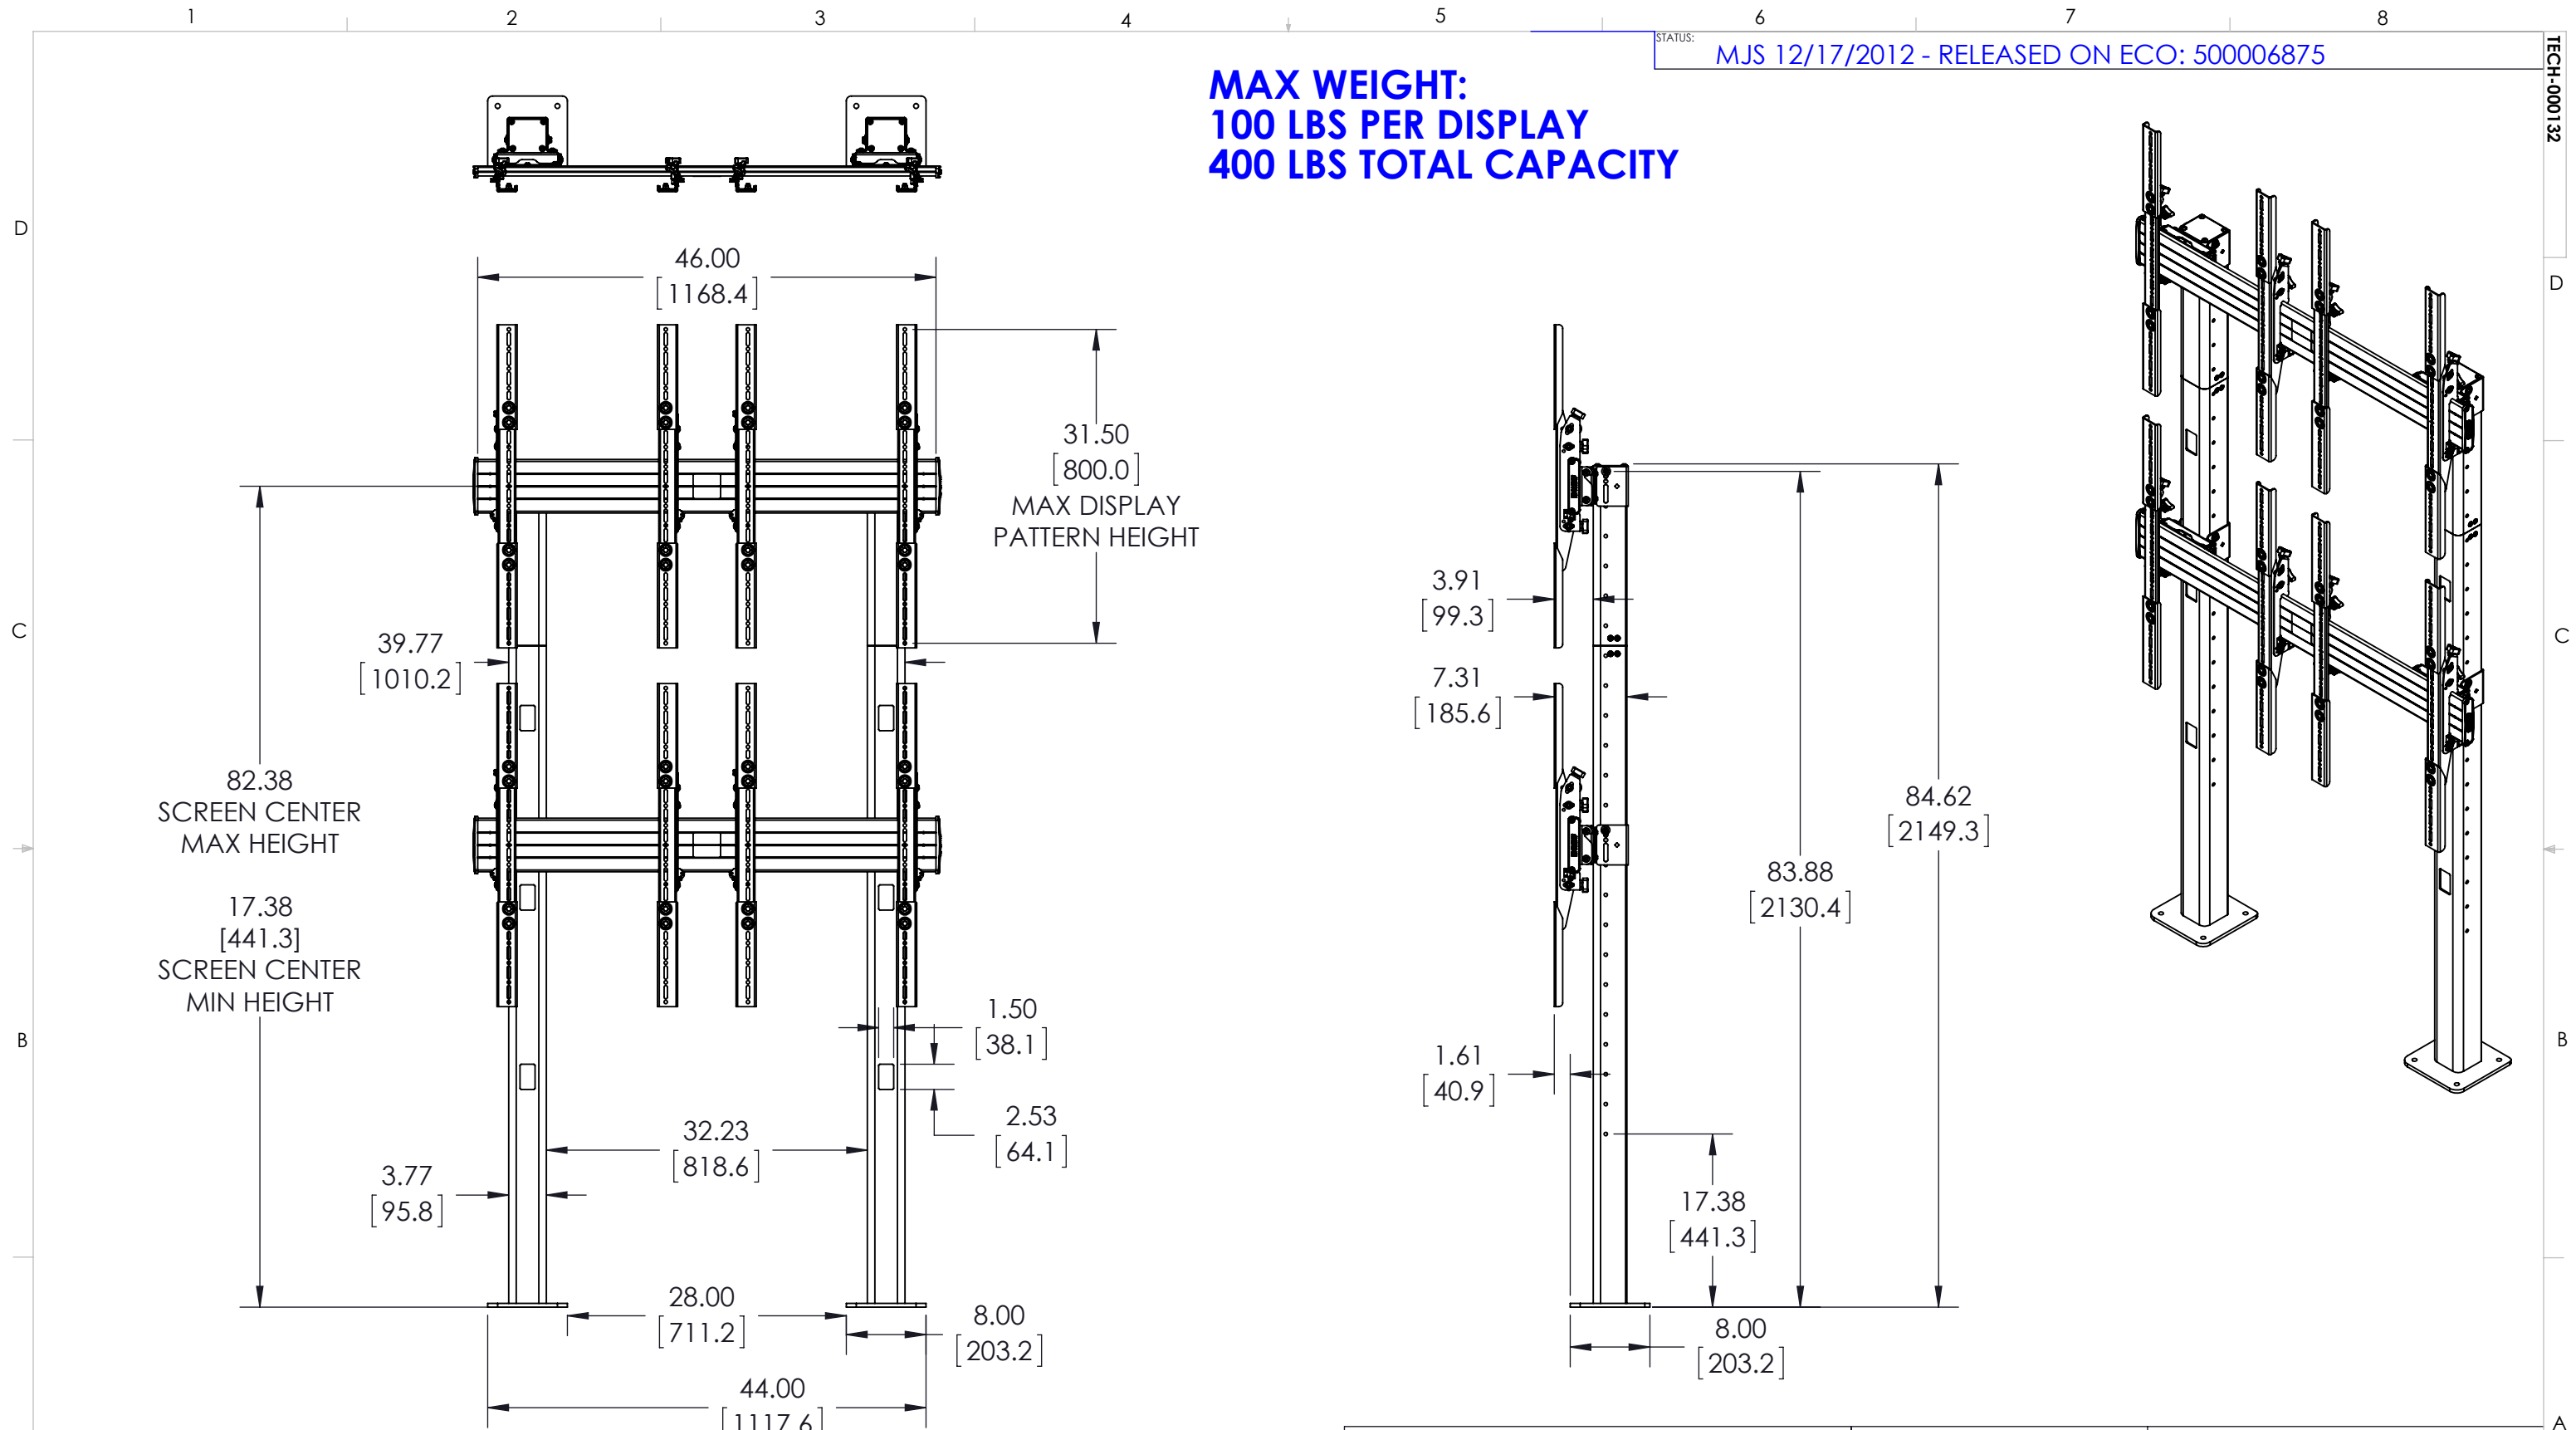

**MAX WEIGHT:  
100 LBS PER DISPLAY  
400 LBS TOTAL CAPACITY**

**THE INFORMATION AND DESIGNS CONTAINED IN THIS DRAWING ARE CONFIDENTIAL AND THE PROPRIETARY PROPERTY OF MILESTONE AV TECHNOLOGIES NEITHER THIS DESIGN NOR ANY INFORMATION CONTAINED IN THIS DRAWING MAY BE REPRODUCED OR DISCLOSED TO OTHERS WITHOUT THE EXPRESS WRITTEN CONSENT OF MILESTONE AV TECHNOLOGIES.**

CAD GENERATED DRAWING, DO NOT MANUALLY UPDATE.			<p>6436 CITY WEST PKWY EDEN PRAIRIE MN, 55344 PHONE: 866-977-3901 FAX: 877-894-6918</p>
DRAWN BY	MJS	12/12/2012	
ENG APPROVAL	MJS	12/12/2012	DESCRIPTION
MFG APPROVAL			<b>LBM2X2UP, FUSION 2X2 PORTRAIT BOLT DOWN VIDEO WALL</b>
QA APPROVAL			MODEL NO.
SHEET 1 OF 2			<b>LBM2X2UP</b>
SCALE	1:16	SIZE	DWG. NO.
		<b>B</b>	<b>TECH-000132</b>
		REV.	<b>00</b>

# BOTTOM VIEW FOR BOLT DOWN INSTALATION

**THE INFORMATION AND DESIGNS CONTAINED IN THIS DRAWING ARE CONFIDENTIAL AND THE PROPRIETARY PROPERTY OF MILESTONE AV TECHNOLOGIES NEITHER THIS DESIGN NOR ANY INFORMATION CONTAINED IN THIS DRAWING MAY BE REPRODUCED OR DISCLOSED TO OTHERS WITHOUT THE EXPRESS WRITTEN CONSENT OF MILESTONE AV TECHNOLOGIES.**