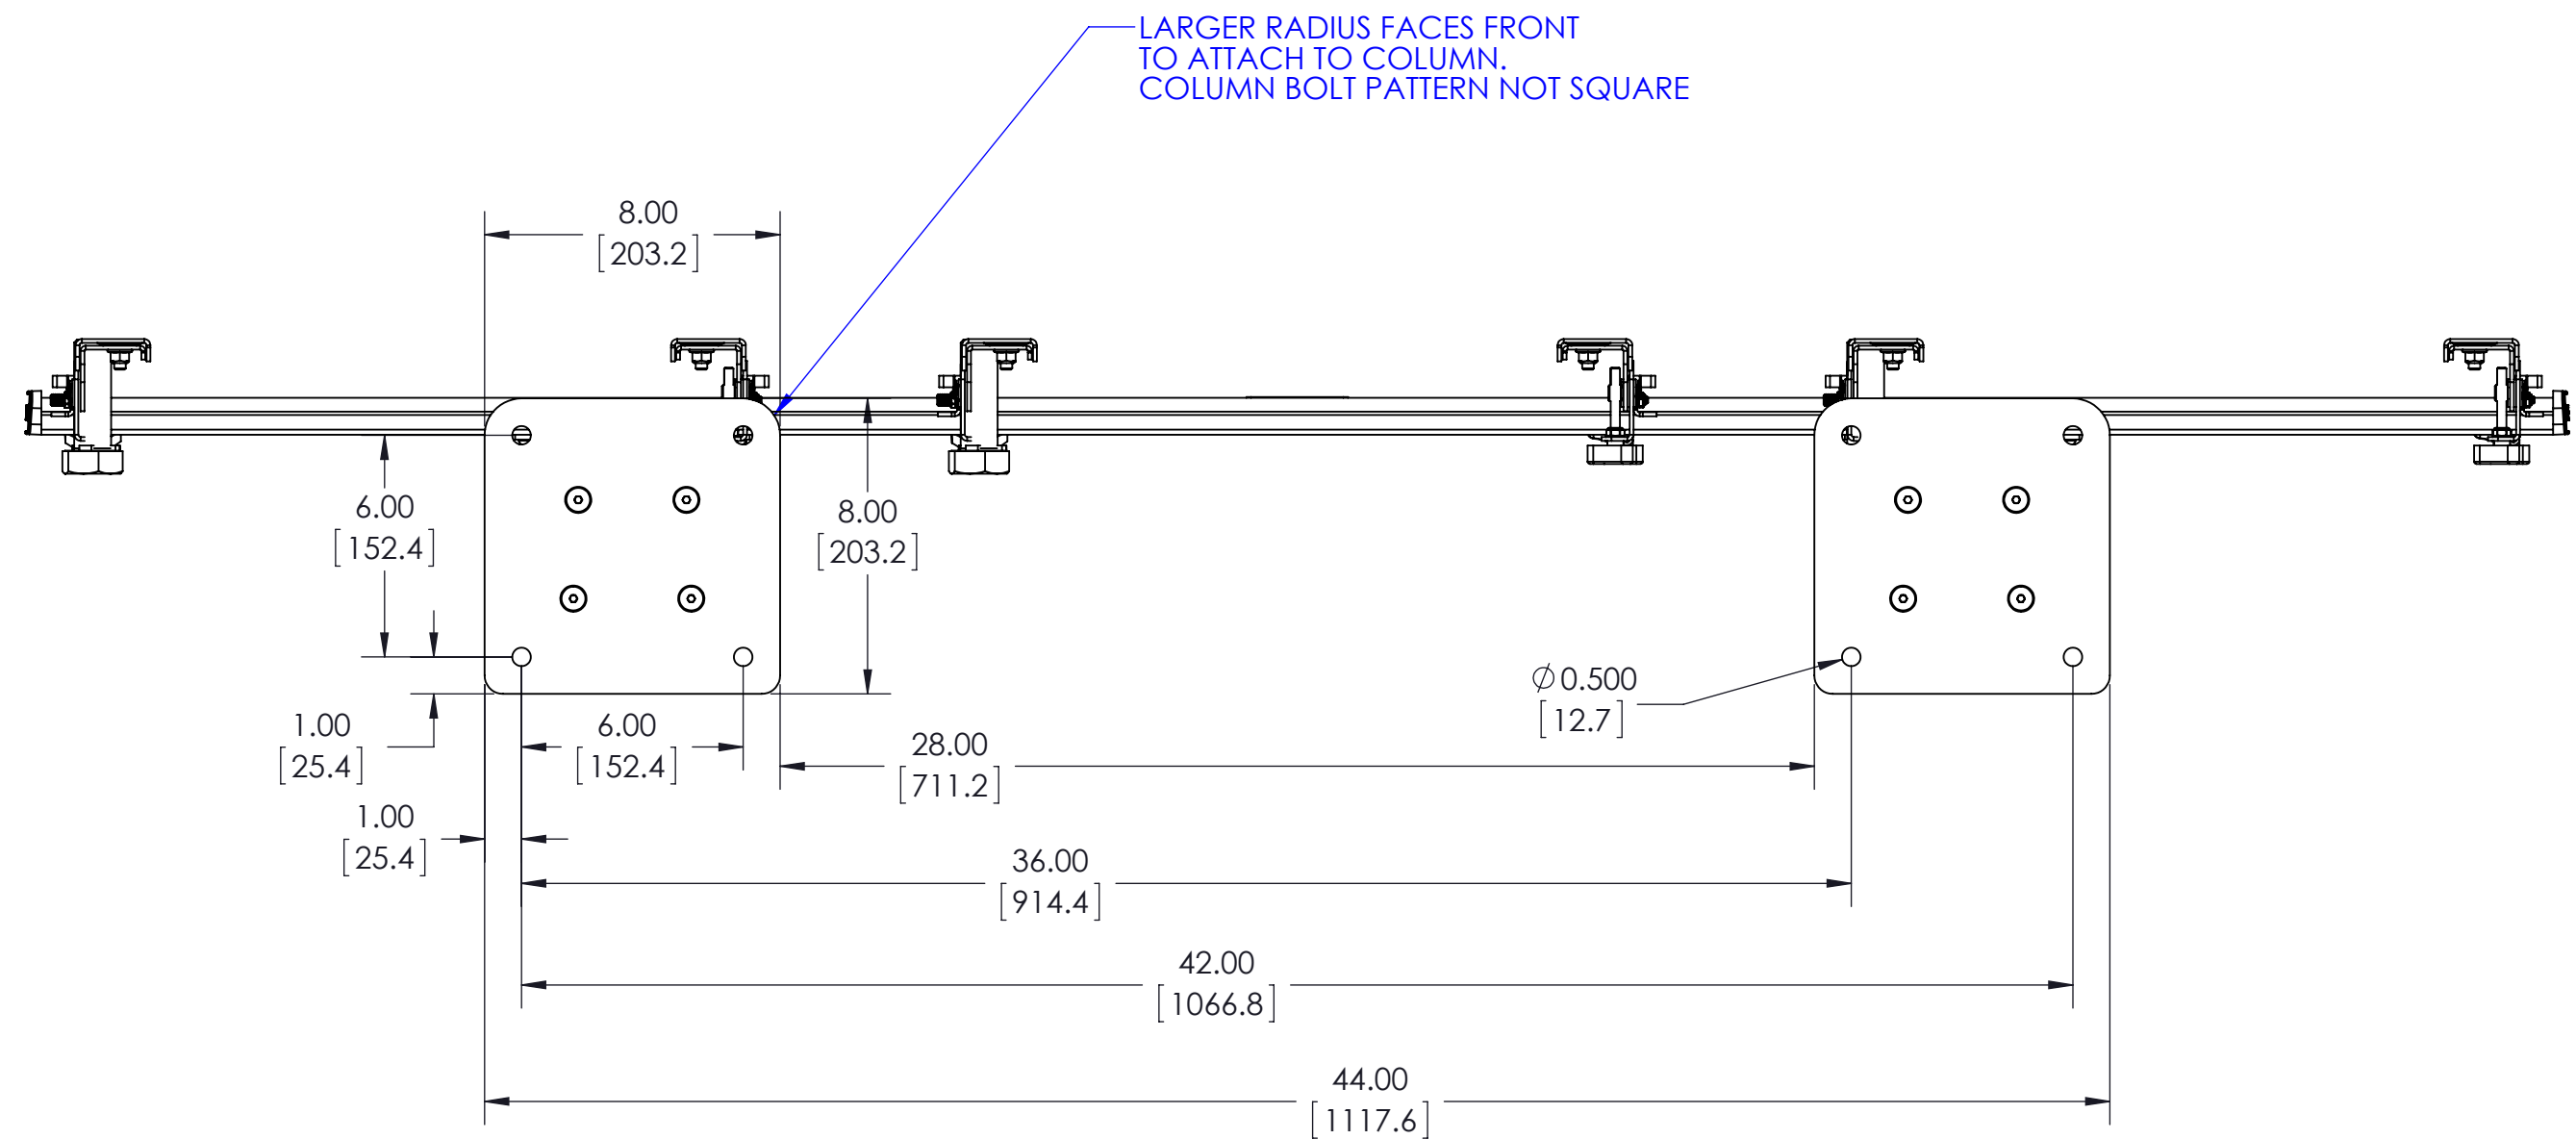

BOTTOM VIEW FOR BOLT DOWN INSTALATION

THE INFORMATION AND DESIGNS CONTAINED IN THIS DRAWING ARE CONFIDENTIAL AND THE PROPRIETARY PROPERTY OF MILESTONE AV TECHNOLOGIES NEITHER THIS DESIGN NOR ANY INFORMATION CONTAINED IN THIS DRAWING MAY BE REPRODUCED OR DISCLOSED TO OTHERS WITHOUT THE EXPRESS WRITTEN CONSENT OF MILESTONE AV TECHNOLOGIES.

CAD GENERATED DRAWING, DO NOT MANUALLY UPDATE.		
DRAWN BY	MJS	12/12/2012
ENG APPROVAL	MJS	12/12/2012
MFG APPROVAL		
QA APPROVAL		
SHEET 2 OF 2		SCALE 1:5

	6436 CITY WEST PKWY EDEN PRAIRIE MN, 55344 PHONE: 866-977-3901 FAX: 877-894-6918	
	DESCRIPTION LBM3X1UP, FUSION 3X1 PORTRAIT BOLT DOWN VIDEO WALL	
MODEL NO. LBM3X1UP		REV. 00
SIZE B	DWG. NO. TECH-000131