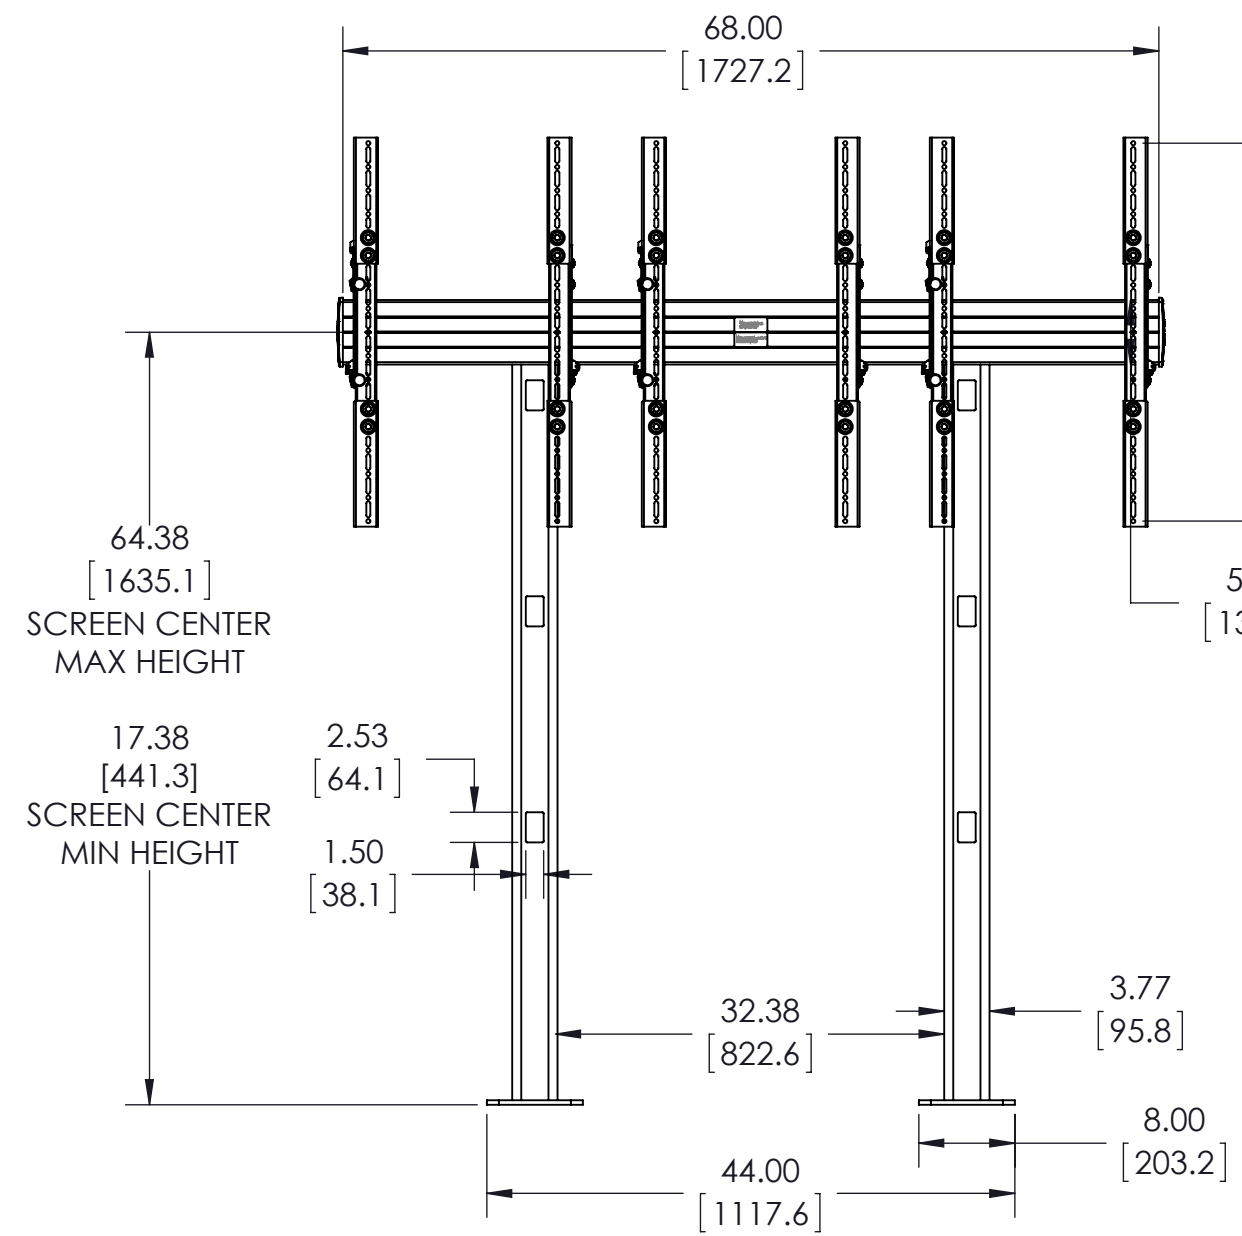

**MAX WEIGHT:
125 LBS PER DISPLAY
375 LBS TOTAL CAPACITY**

THE INFORMATION AND DESIGNS CONTAINED IN THIS DRAWING ARE CONFIDENTIAL AND THE PROPRIETARY PROPERTY OF MILESTONE AV TECHNOLOGIES NEITHER THIS DESIGN NOR ANY INFORMATION CONTAINED IN THIS DRAWING MAY BE REPRODUCED OR DISCLOSED TO OTHERS WITHOUT THE EXPRESS WRITTEN CONSENT OF MILESTONE AV TECHNOLOGIES.

CAD GENERATED DRAWING, DO NOT MANUALLY UPDATE.			<p>6436 CITY WEST PKWY EDEN PRAIRIE MN, 55344 PHONE: 866-977-3901 FAX: 877-894-6918</p>
DRAWN BY	MJS	12/12/2012	
ENG APPROVAL	MJS	12/12/2012	DESCRIPTION
MFG APPROVAL			LBM3X1UP, FUSION 3X1 PORTRAIT BOLT DOWN VIDEO WALL
QA APPROVAL			MODEL NO.
SHEET 1 OF 2			LBM3X1UP
SCALE	1:16	SIZE	DWG. NO.
		B	TECH-000131
		REV.	00

BOTTOM VIEW FOR BOLT DOWN INSTALATION

THE INFORMATION AND DESIGNS CONTAINED IN THIS DRAWING ARE CONFIDENTIAL AND THE PROPRIETARY PROPERTY OF MILESTONE AV TECHNOLOGIES NEITHER THIS DESIGN NOR ANY INFORMATION CONTAINED IN THIS DRAWING MAY BE REPRODUCED OR DISCLOSED TO OTHERS WITHOUT THE EXPRESS WRITTEN CONSENT OF MILESTONE AV TECHNOLOGIES.