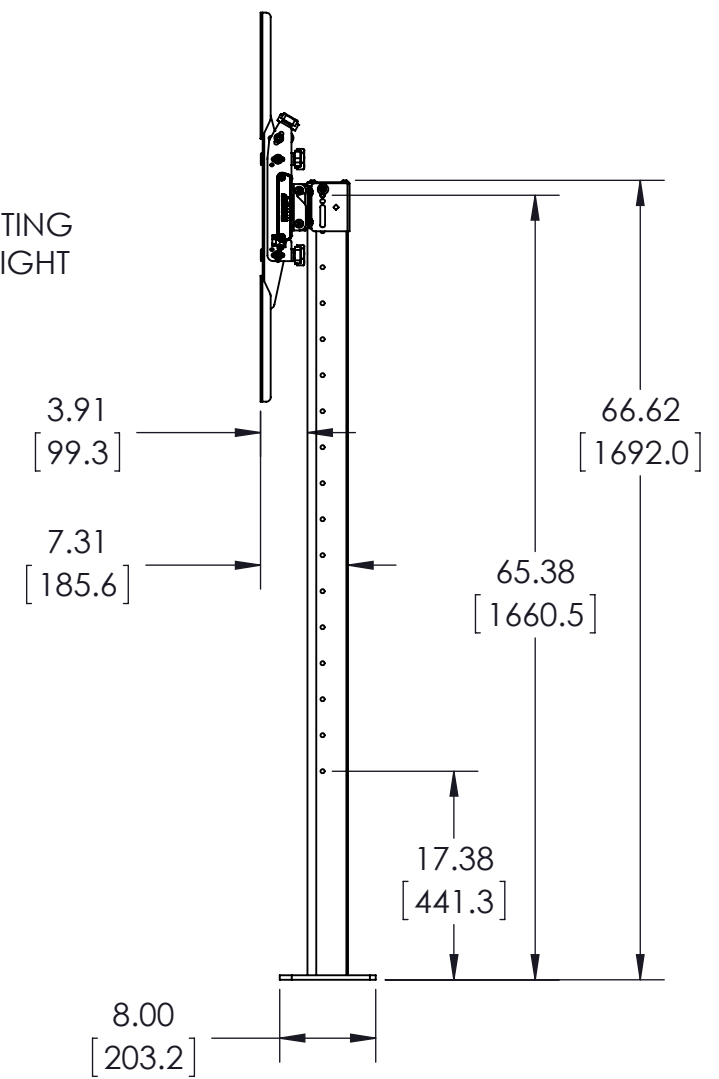

**MAX WEIGHT:
125 LBS PER DISPLAY
375 LBS TOTAL CAPACITY**

THE INFORMATION AND DESIGNS CONTAINED IN THIS DRAWING ARE CONFIDENTIAL AND THE PROPRIETARY PROPERTY OF MILESTONE AV TECHNOLOGIES NEITHER THIS DESIGN NOR ANY INFORMATION CONTAINED IN THIS DRAWING MAY BE REPRODUCED OR DISCLOSED TO OTHERS WITHOUT THE EXPRESS WRITTEN CONSENT OF MILESTONE AV TECHNOLOGIES.

CAD GENERATED DRAWING, DO NOT MANUALLY UPDATE.			<p>6436 CITY WEST PKWY EDEN PRAIRIE MN, 55344 PHONE: 866-977-3901 FAX: 877-894-6918</p>
DRAWN BY	MJS	12/12/2012	
ENG APPROVAL	MJS	12/12/2012	DESCRIPTION
MFG APPROVAL			LBM3X1UP, FUSION 3X1 PORTRAIT BOLT DOWN VIDEO WALL
QA APPROVAL			MODEL NO.
SHEET 1 OF 2			LBM3X1UP
SCALE	1:16	SIZE	DWG. NO.
		B	TECH-000131
		REV.	00