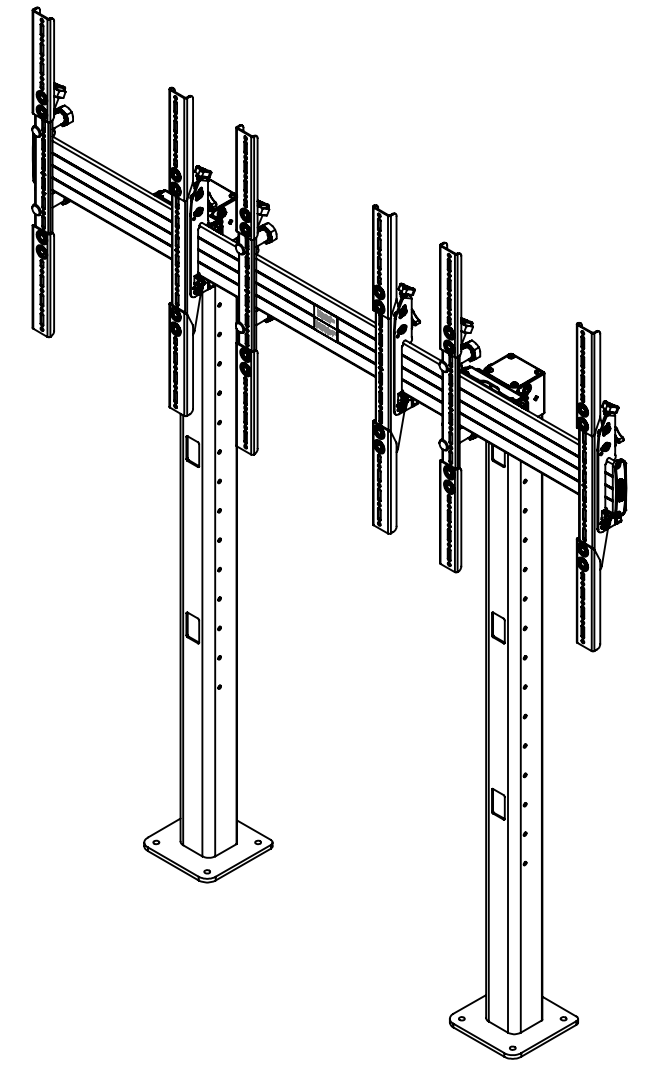

**MAX WEIGHT:
125 LBS PER DISPLAY
375 LBS TOTAL CAPACITY**

THE INFORMATION AND DESIGNS CONTAINED IN THIS DRAWING ARE CONFIDENTIAL AND THE PROPRIETARY PROPERTY OF MILESTONE AV TECHNOLOGIES NEITHER THIS DESIGN NOR ANY INFORMATION CONTAINED IN THIS DRAWING MAY BE REPRODUCED OR DISCLOSED TO OTHERS WITHOUT THE EXPRESS WRITTEN CONSENT OF MILESTONE AV TECHNOLOGIES.

CAD GENERATED DRAWING, DO NOT MANUALLY UPDATE.			<p>6436 CITY WEST PKWY EDEN PRAIRIE MN, 55344 PHONE: 866-977-3901 FAX: 877-894-6918</p>
DRAWN BY	MJS	12/12/2012	
ENG APPROVAL	MJS	12/12/2012	DESCRIPTION
MFG APPROVAL			LBM3X1UP, FUSION 3X1 PORTRAIT BOLT DOWN VIDEO WALL
QA APPROVAL			MODEL NO.
SHEET 1 OF 2			LBM3X1UP
SCALE	1:16	SIZE	DWG. NO.
		B	TECH-000131
		REV.	00

BOTTOM VIEW FOR BOLT DOWN INSTALATION

THE INFORMATION AND DESIGNS CONTAINED IN THIS DRAWING ARE CONFIDENTIAL AND THE PROPRIETARY PROPERTY OF MILESTONE AV TECHNOLOGIES NEITHER THIS DESIGN NOR ANY INFORMATION CONTAINED IN THIS DRAWING MAY BE REPRODUCED OR DISCLOSED TO OTHERS WITHOUT THE EXPRESS WRITTEN CONSENT OF MILESTONE AV TECHNOLOGIES.