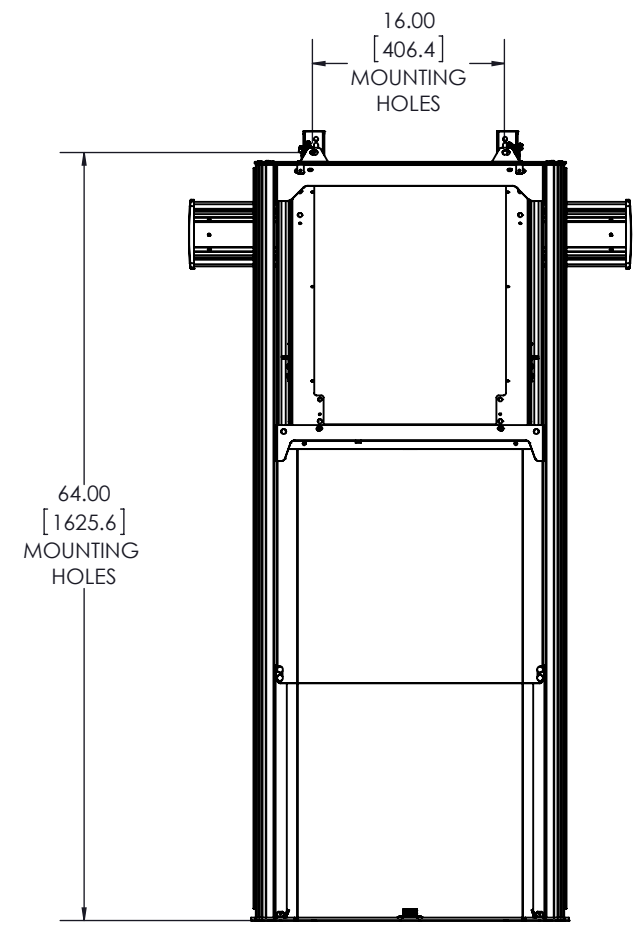

APPROXIMATE TRAVEL RANGES:
 (from floor):
 · 44.5 - 60.2"
 · 41.5 - 57.2" (shown)
 · 38.5 - 54.2"
 · 35.5 - 51.2"
 · 32.5 - 48.2"

THE INFORMATION AND DESIGNS CONTAINED IN THIS DRAWING ARE CONFIDENTIAL AND THE PROPRIETARY PROPERTY OF MILESTONE AV TECHNOLOGIES NEITHER THIS DESIGN NOR ANY INFORMATION CONTAINED IN THIS DRAWING MAY BE REPRODUCED OR DISCLOSED TO OTHERS WITHOUT THE EXPRESS WRITTEN CONSENT OF MILESTONE AV TECHNOLOGIES.

CAD GENERATED DRAWING, DO NOT MANUALLY UPDATE.			<p>6436 CITY WEST PKWY EDEN PRAIRIE MN, 55344 PHONE: 866-977-3901 FAX: 877-894-6918</p>
DRAWN BY	PJO	3/28/2016	
ENG APPROVAL			DESCRIPTION
MFG APPROVAL			FUSION DYNAMIC HEIGHT ADJUSTABLE FLOOR TO WALL
QA APPROVAL			MODEL NO.
SHEET 1 OF 1			MFD1U / LFD1U
SCALE	1:16	SIZE	DWG. NO.
		B	TECH-000773
			REV.
			01