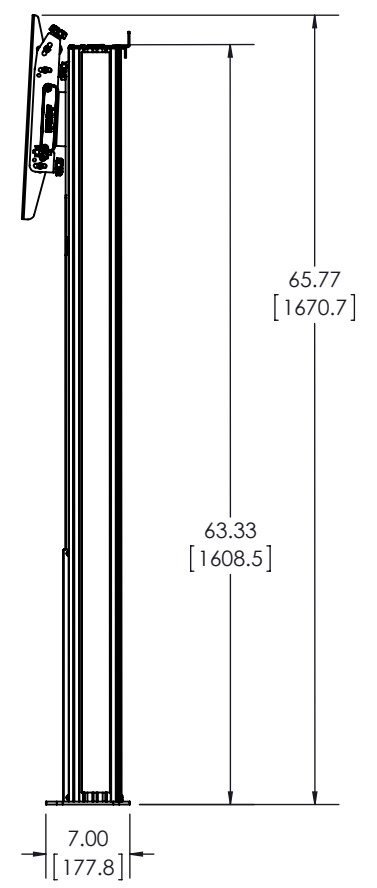

APPROXIMATE TRAVEL RANGES:
 (from floor):
 · 44.5 - 60.2"
 · 41.5 - 57.2" (shown)
 · 38.5 - 54.2"
 · 35.5 - 51.2"
 · 32.5 - 48.2"

THE INFORMATION AND DESIGNS CONTAINED IN THIS DRAWING ARE CONFIDENTIAL AND THE PROPRIETARY PROPERTY OF MILESTONE AV TECHNOLOGIES NEITHER THIS DESIGN NOR ANY INFORMATION CONTAINED IN THIS DRAWING MAY BE REPRODUCED OR DISCLOSED TO OTHERS WITHOUT THE EXPRESS WRITTEN CONSENT OF MILESTONE AV TECHNOLOGIES.

CAD GENERATED DRAWING, DO NOT MANUALLY UPDATE.			<p>6436 CITY WEST PKWY EDEN PRAIRIE MN, 55344 PHONE: 866-977-3901 FAX: 877-894-6918</p>
DRAWN BY	PJO	3/28/2016	
ENG APPROVAL			DESCRIPTION
MFG APPROVAL			FUSION DYNAMIC HEIGHT ADJUSTABLE FLOOR TO WALL
QA APPROVAL			MODEL NO.
SHEET 1 OF 1			MFD1U / LFD1U
SCALE	1:16	SIZE	DWG. NO.
		B	TECH-000773
			REV.
			01