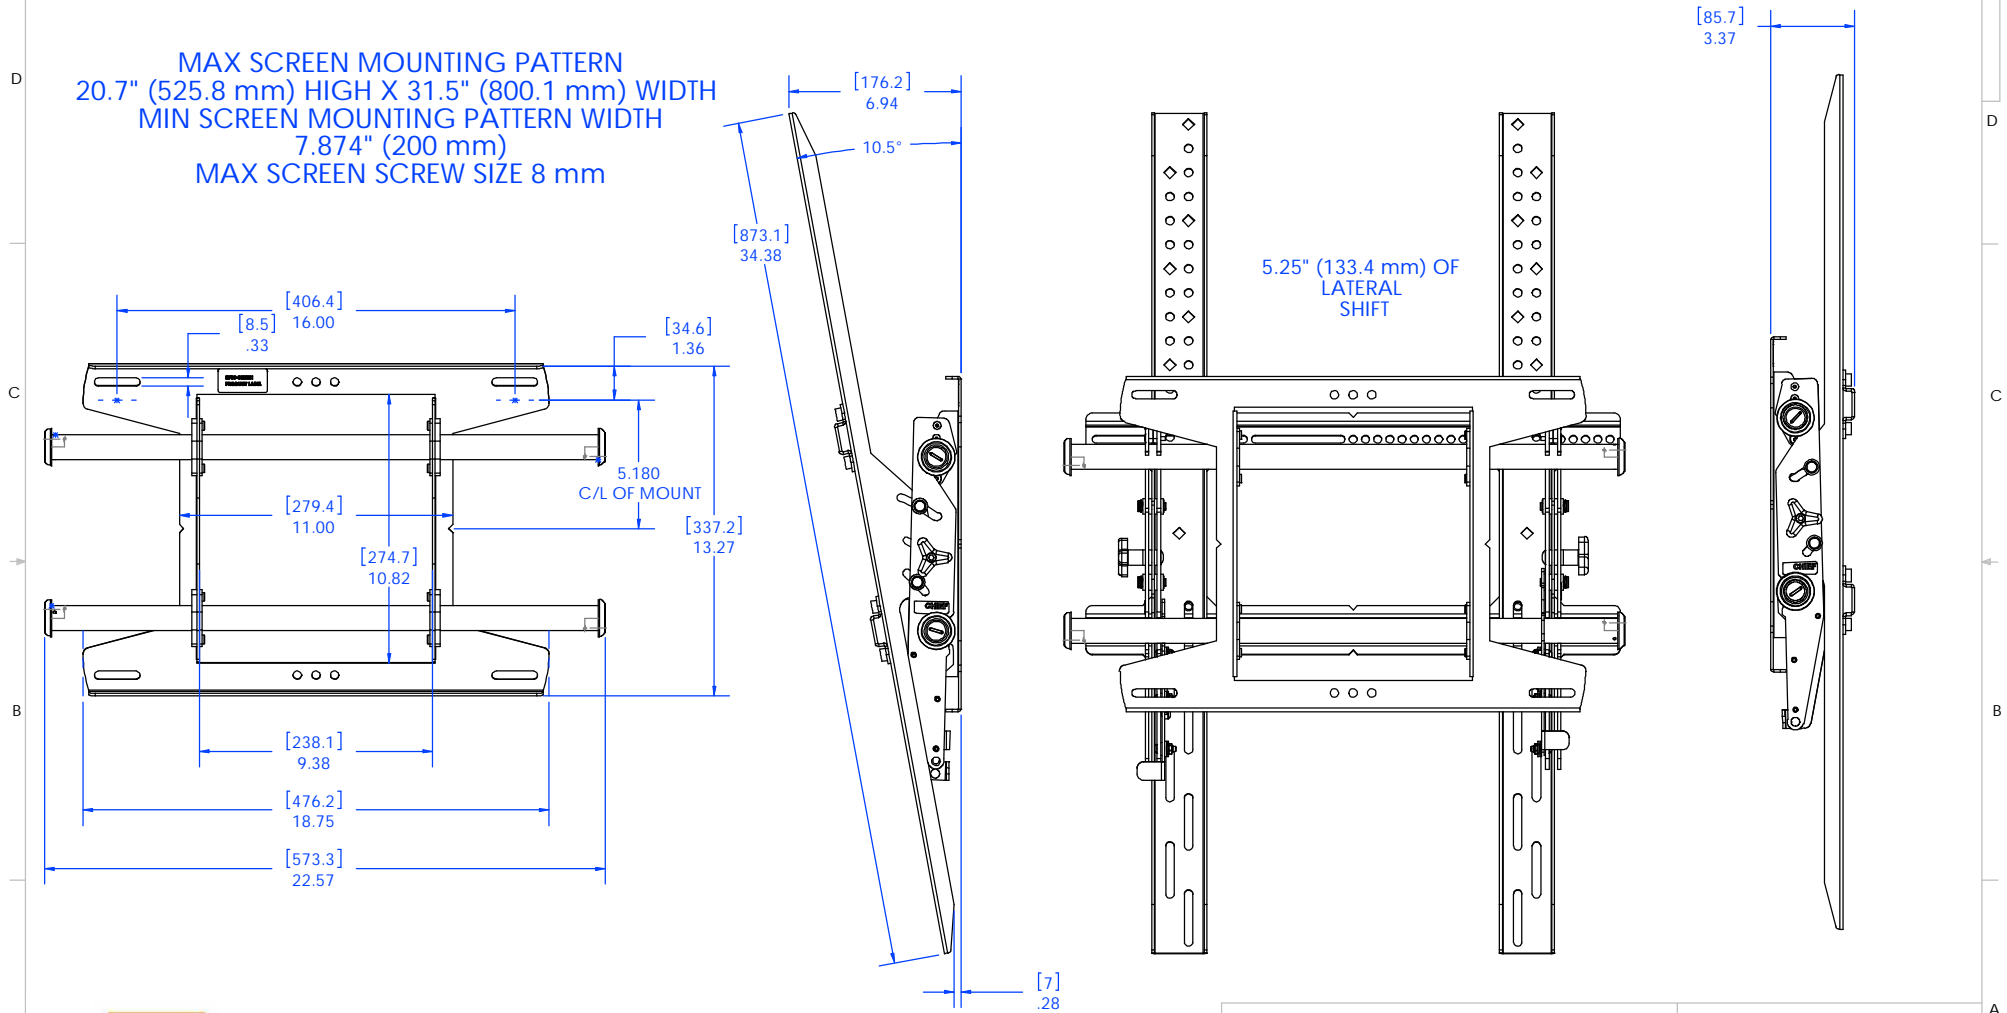

NOT RECOMMENDED FOR SINGLE STUD MOUNTING

MAX SCREEN MOUNTING PATTERN
 20.7" (525.8 mm) HIGH X 31.5" (800.1 mm) WIDTH
 MIN SCREEN MOUNTING PATTERN WIDTH
 7.874" (200 mm)
 MAX SCREEN SCREW SIZE 8 mm

CHIEF MANUFACTURING INC.
 MOUNT ORDER NUMBER IS LTAPU
 PHONE: 1-800-582-6480