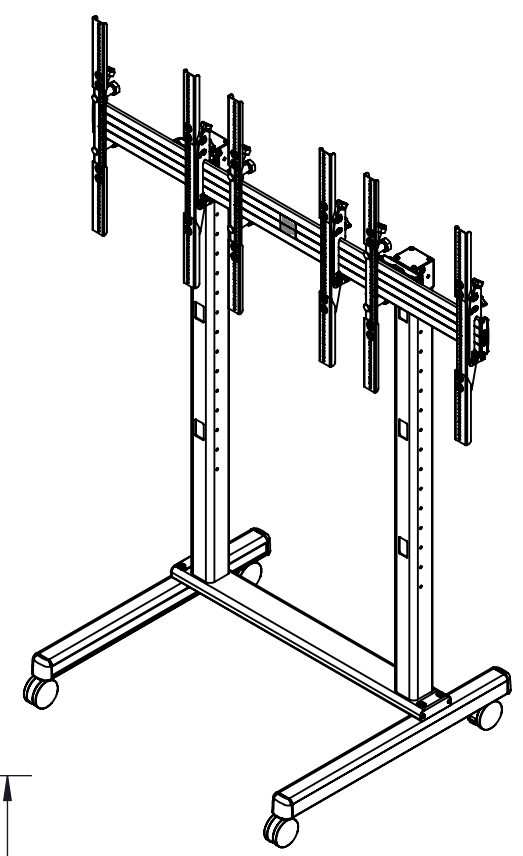

**MAX WEIGHT:
125 LBS PER DISPLAY
375 LBS TOTAL CAPACITY**

THE INFORMATION AND DESIGNS CONTAINED IN THIS DRAWING ARE CONFIDENTIAL AND THE PROPRIETARY PROPERTY OF MILESTONE AV TECHNOLOGIES NEITHER THIS DESIGN NOR ANY INFORMATION CONTAINED IN THIS DRAWING MAY BE REPRODUCED OR DISCLOSED TO OTHERS WITHOUT THE EXPRESS WRITTEN CONSENT OF MILESTONE AV TECHNOLOGIES.

CAD GENERATED DRAWING, DO NOT MANUALLY UPDATE.				6436 CITY WEST PKWY EDEN PRAIRIE MN, 55344 PHONE: 866-977-3901 FAX: 877-894-6918	
DRAWN BY	MJS	12/11/2012		DESCRIPTION LVM3X1UP, FUSION PORTRAIT 3X1 VIDEO WALL CART	
ENG APPROVAL	MJS	12/11/2012	MODEL NO. LVM3X1UP		
MFG APPROVAL			SIZE DWG. NO. REV. B TECH-000128 00		
QA APPROVAL			SHEET 1 OF 1 SCALE 1:24		