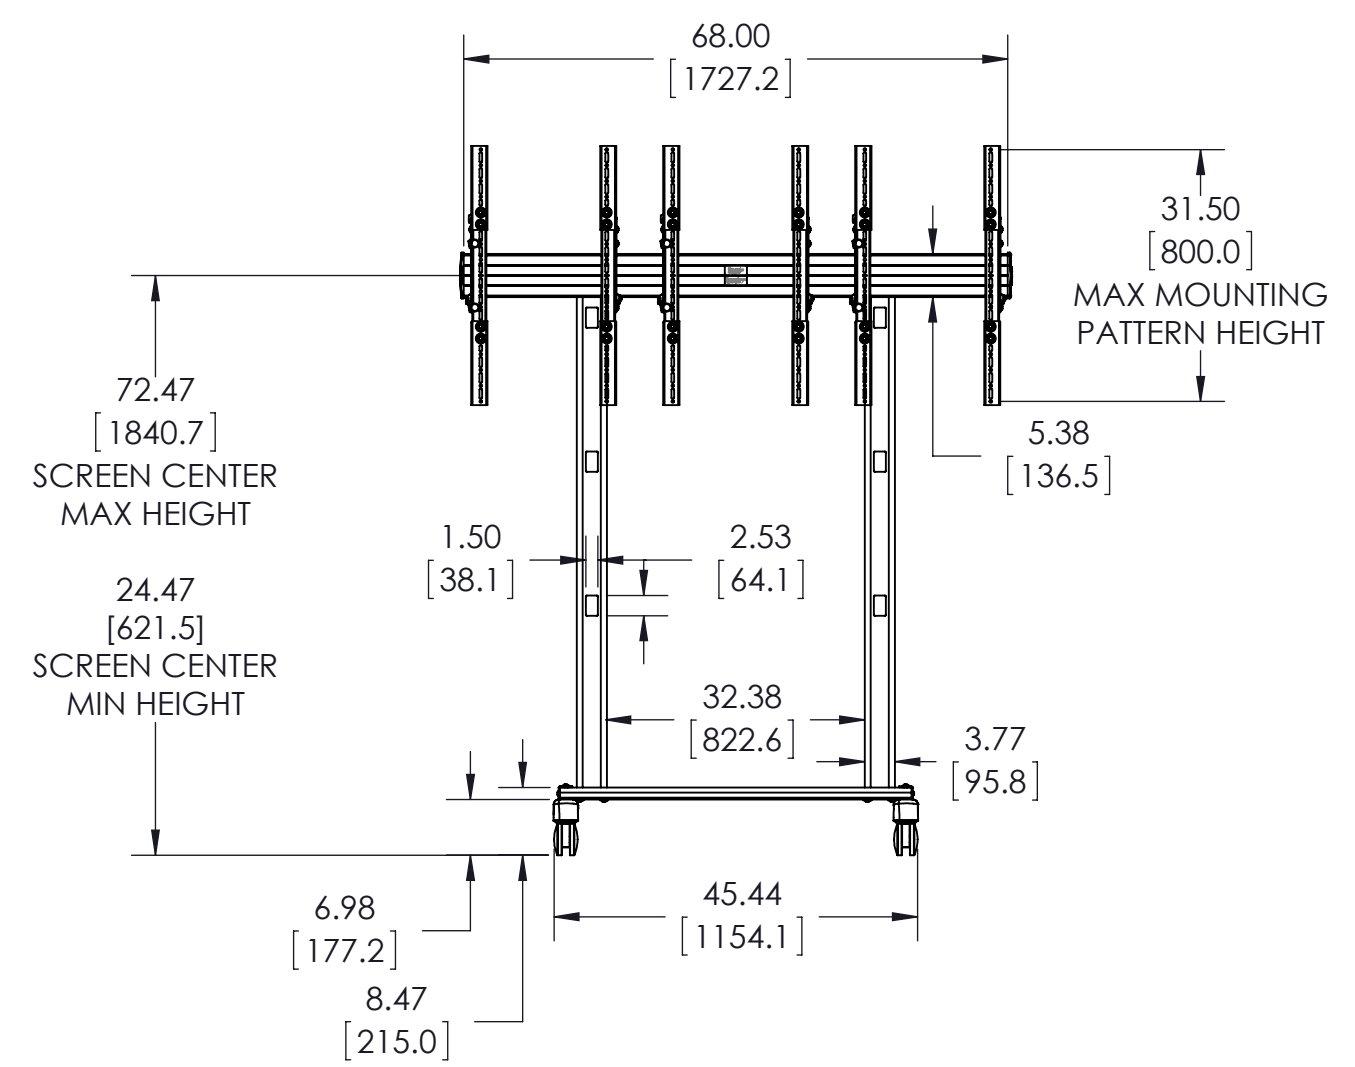

**MAX WEIGHT:
125 LBS PER DISPLAY
375 LBS TOTAL CAPACITY**

THE INFORMATION AND DESIGNS CONTAINED IN THIS DRAWING ARE CONFIDENTIAL AND THE PROPRIETARY PROPERTY OF MILESTONE AV TECHNOLOGIES NEITHER THIS DESIGN NOR ANY INFORMATION CONTAINED IN THIS DRAWING MAY BE REPRODUCED OR DISCLOSED TO OTHERS WITHOUT THE EXPRESS WRITTEN CONSENT OF MILESTONE AV TECHNOLOGIES.

CAD GENERATED DRAWING, DO NOT MANUALLY UPDATE.				6436 CITY WEST PKWY EDEN PRAIRIE MN, 55344 PHONE: 866-977-3901 FAX: 877-894-6918	
DRAWN BY	MJS	12/11/2012		DESCRIPTION LVM3X1UP, FUSION PORTRAIT 3X1 VIDEO WALL CART	
ENG APPROVAL	MJS	12/11/2012	MODEL NO. LVM3X1UP		
MFG APPROVAL			SIZE DWG. NO. REV. B TECH-000128 00		
QA APPROVAL			SHEET 1 OF 1 SCALE 1:24		