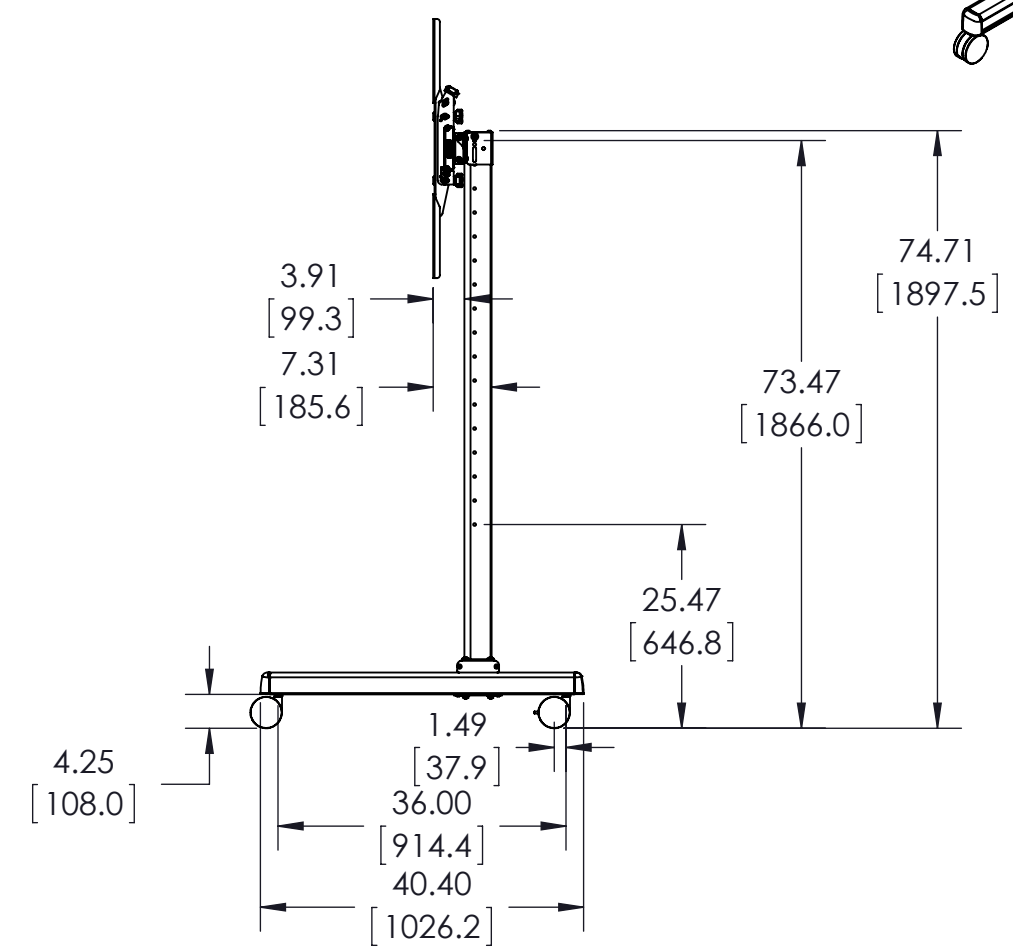

**MAX WEIGHT:
125 LBS PER DISPLAY
375 LBS TOTAL CAPACITY**

THE INFORMATION AND DESIGNS CONTAINED IN THIS DRAWING ARE CONFIDENTIAL AND THE PROPRIETARY PROPERTY OF MILESTONE AV TECHNOLOGIES NEITHER THIS DESIGN NOR ANY INFORMATION CONTAINED IN THIS DRAWING MAY BE REPRODUCED OR DISCLOSED TO OTHERS WITHOUT THE EXPRESS WRITTEN CONSENT OF MILESTONE AV TECHNOLOGIES.

CAD GENERATED DRAWING, DO NOT MANUALLY UPDATE.				6436 CITY WEST PKWY EDEN PRAIRIE MN, 55344 PHONE: 866-977-3901 FAX: 877-894-6918	
DRAWN BY	MJS	12/11/2012		DESCRIPTION LVM3X1UP, FUSION PORTRAIT 3X1 VIDEO WALL CART	
ENG APPROVAL	MJS	12/11/2012	MODEL NO. LVM3X1UP		
MFG APPROVAL			SIZE DWG. NO. REV. B TECH-000128 00		
QA APPROVAL			SHEET 1 OF 1 SCALE 1:24		