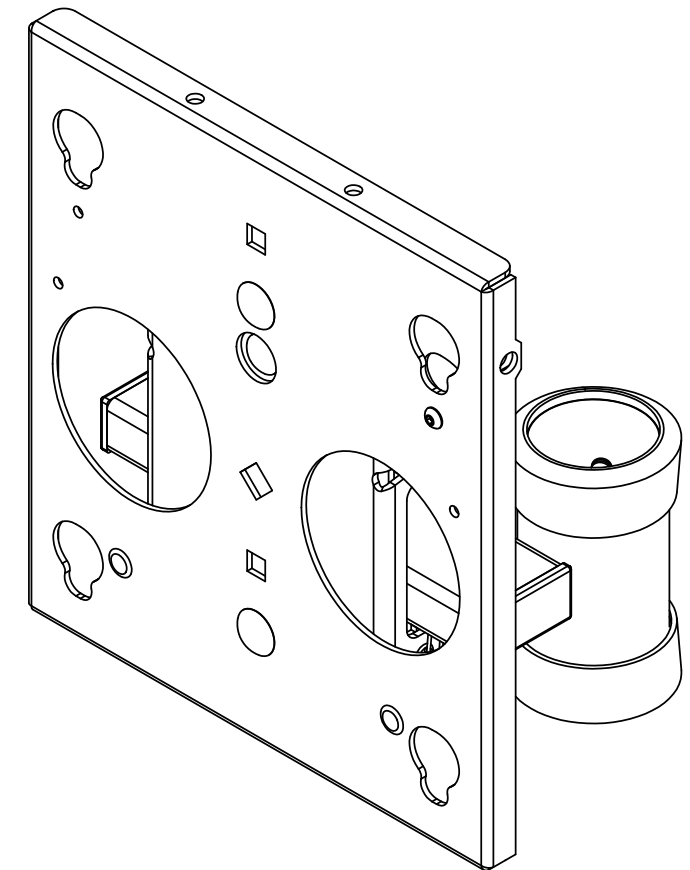

TOP MOUNTING BUTTON ON
MSB-XXXX DRAWING GOES HERE

APPROXIMATE CENTER OF DISPLAY

NOTE: CUSTOM INTERAFCE BRACKET
NOT SHOWN. THE CUSTOM INTERFACE
BRACKET NEEDED FOR YOUR DISPLAY
WILL ADD BETWEEN 1/2" AND 2" IN
DEPTH AND MAY AFFECT LOCATION
OF DISPLAY ON THE MOUNT.