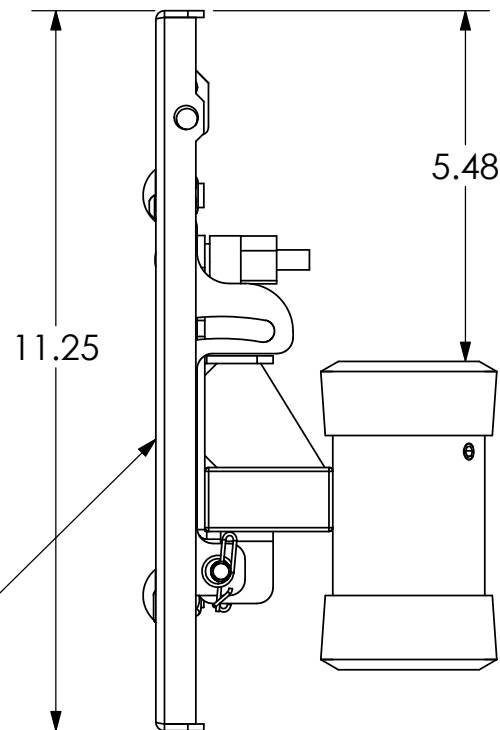

TOP MOUNTING BUTTON ON
MSB-XXXX DRAWING GOES HERE

APPROXIMATE CENTER OF DISPLAY

NOTE: CUSTOM INTERAFCE BRACKET
NOT SHOWN. THE CUSTOM INTERFACE
BRACKET NEEDED FOR YOUR DISPLAY
WILL ADD BETWEEN 1/2" AND 2" IN
DEPTH AND MAY AFFECT LOCATION
OF DISPLAY ON THE MOUNT.

SEE MSB-XXXX DRAWING ALSO.

CHIEF MANUFACTURING INC.
MOUNT ORDER NUMBER IS **MAC-165**
PHONE: 1-800-582-6480

SHEET SCALE = 1:3

THE INFORMATION AND DESIGNS CONTAINED
IN THIS DRAWING ARE CONFIDENTIAL AND THE
PROPRIETARY PROPERTY OF CHIEF MFG., INC.
NEITHER THIS DESIGN NOR ANY INFORMATION
CONTAINED IN THIS DRAWING MAY BE
REPRODUCED OR DISCLOSED TO OTHERS
WITHOUT THE EXPRESS WRITTEN CONSENT OF
CHIEF MFG., INC.