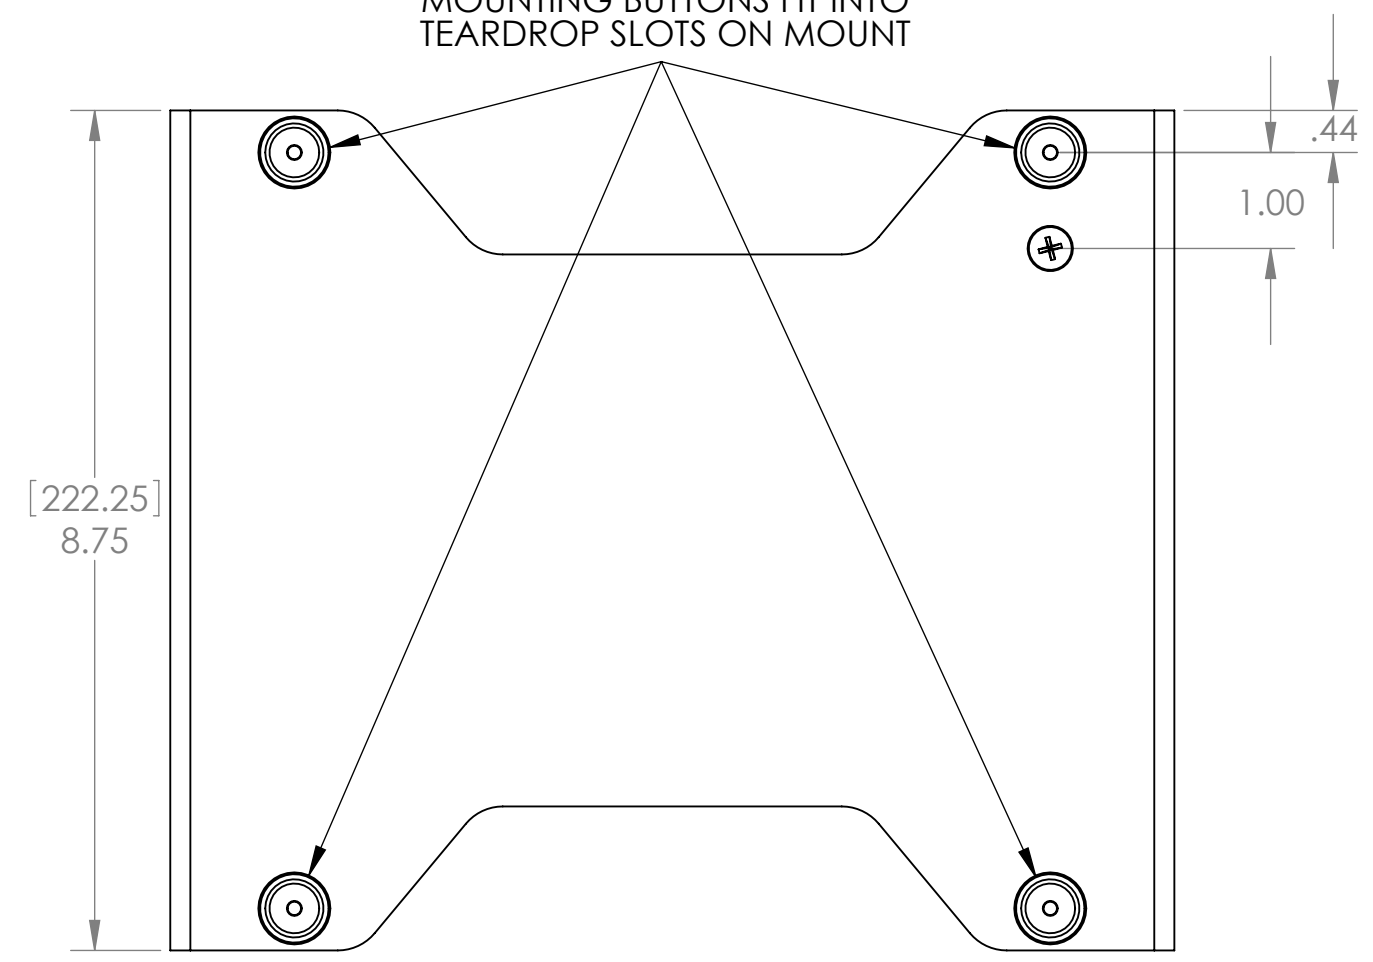

1 2 3 4 5 6 7 8

MOUNTING BUTTONS FIT INTO TEARDROP SLOTS ON MOUNT

MSB-6040
D
C
B
A

CHIEF MANUFACTURING INC.
MOUNT ORDER NUMBER IS MSB-6040
PHONE: 1-800-582-6480

SHEET SCALE = 1:2

THE INFORMATION AND DESIGNS CONTAINED IN THIS DRAWING ARE CONFIDENTIAL AND THE PROPRIETARY PROPERTY OF CHIEF MFG., INC. NEITHER THIS DESIGN NOR ANY INFORMATION CONTAINED IN THIS DRAWING MAY BE REPRODUCED OR DISCLOSED TO OTHERS WITHOUT THE EXPRESS WRITTEN CONSENT OF CHIEF MFG., INC.

CHIEF 8401 EAGLE CREEK PKY
SUITE #700
SAVAGE, MN 55378
PHONE: 952-894-6280
FAX: 877-894-6918

TITLE
**CUSTOMER PRINT
MSB-6040**

SIZE DWG. NO.
B MSB-6040

1 2 3 4 5 6 7 8