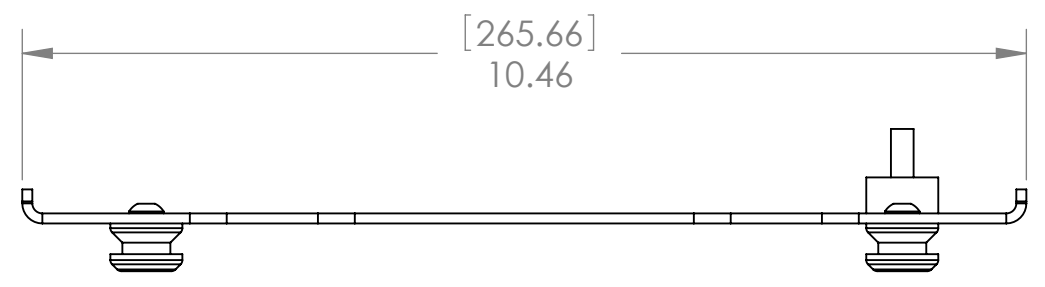

1 2 3 4 5 6 7 8

MOUNTING BUTTONS FIT INTO TEARDROP SLOTS ON MOUNT

MSB-6040
D
C
B
A

CHIEF MANUFACTURING INC.
MOUNT ORDER NUMBER IS MSB-6040
PHONE: 1-800-582-6480

SHEET SCALE = 1:2

THE INFORMATION AND DESIGNS CONTAINED IN THIS DRAWING ARE CONFIDENTIAL AND THE PROPRIETARY PROPERTY OF CHIEF MFG., INC. NEITHER THIS DESIGN NOR ANY INFORMATION CONTAINED IN THIS DRAWING MAY BE REPRODUCED OR DISCLOSED TO OTHERS WITHOUT THE EXPRESS WRITTEN CONSENT OF CHIEF MFG., INC.

CHIEF 8401 EAGLE CREEK PKY
SUITE #700
SAVAGE, MN 55378
PHONE: 952-894-6280
FAX: 877-894-6918

TITLE
**CUSTOMER PRINT
MSB-6040**

SIZE DWG. NO.
B MSB-6040

1 2 3 4 5 6 7 8