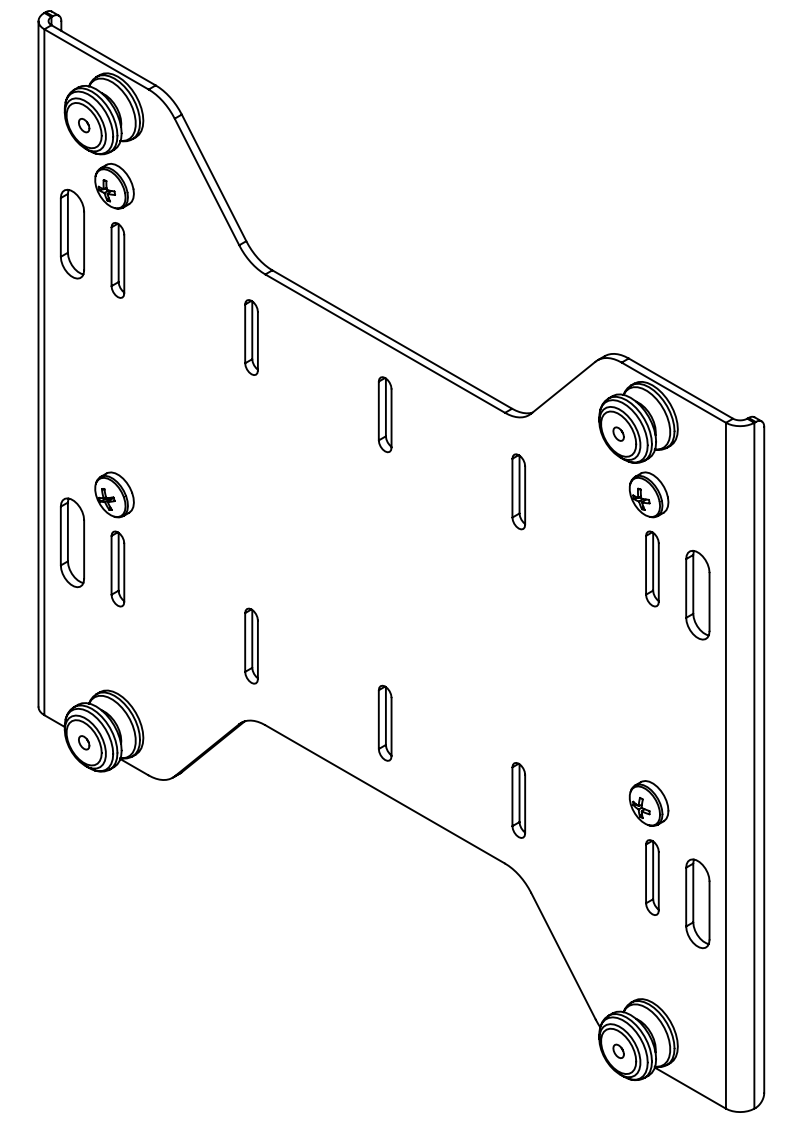

1 2 3 4 5 6 7 8

MOUNTING BUTTONS FIT INTO TEARDROP SLOTS ON MOUNT

MSB-6040
D
C
B
A

CHIEF MANUFACTURING INC.
MOUNT ORDER NUMBER IS MSB-6040
PHONE: 1-800-582-6480

SHEET SCALE = 1:2

THE INFORMATION AND DESIGNS CONTAINED IN THIS DRAWING ARE CONFIDENTIAL AND THE PROPRIETARY PROPERTY OF CHIEF MFG., INC. NEITHER THIS DESIGN NOR ANY INFORMATION CONTAINED IN THIS DRAWING MAY BE REPRODUCED OR DISCLOSED TO OTHERS WITHOUT THE EXPRESS WRITTEN CONSENT OF CHIEF MFG., INC.

CHIEF 8401 EAGLE CREEK PKY
SUITE #700
SAVAGE, MN 55378
PHONE: 952-894-6280
FAX: 877-894-6918

TITLE
**CUSTOMER PRINT
MSB-6040**

SIZE DWG. NO.
B MSB-6040

1 2 3 4 5 6 7 8