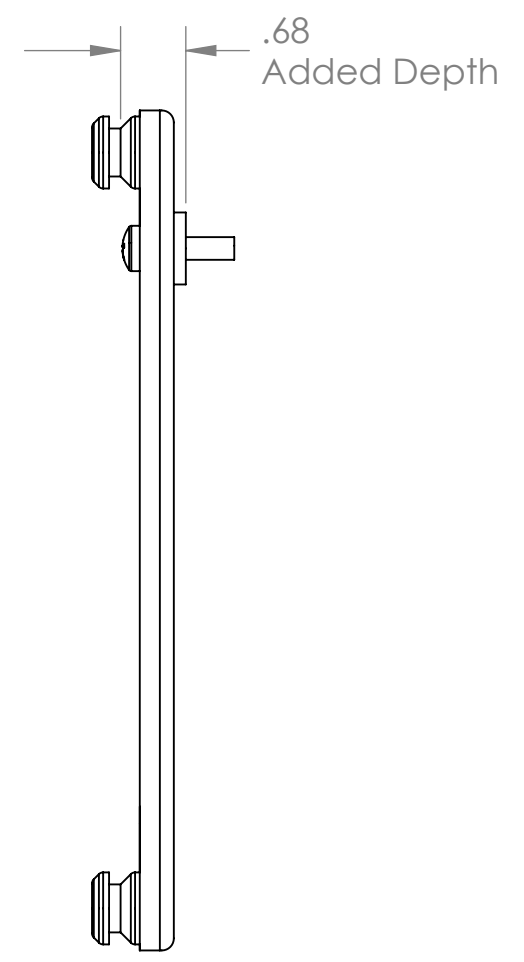

1 2 3 4 5 6 7 8

MOUNTING BUTTONS FIT INTO TEARDROP SLOTS ON MOUNT

MSB-6040
D
C
B
A

CHIEF MANUFACTURING INC.
MOUNT ORDER NUMBER IS MSB-6040
PHONE: 1-800-582-6480

SHEET SCALE = 1:2

THE INFORMATION AND DESIGNS CONTAINED IN THIS DRAWING ARE CONFIDENTIAL AND THE PROPRIETARY PROPERTY OF CHIEF MFG., INC. NEITHER THIS DESIGN NOR ANY INFORMATION CONTAINED IN THIS DRAWING MAY BE REPRODUCED OR DISCLOSED TO OTHERS WITHOUT THE EXPRESS WRITTEN CONSENT OF CHIEF MFG., INC.

CHIEF 8401 EAGLE CREEK PKY
SUITE #700
SAVAGE, MN 55378
PHONE: 952-894-6280
FAX: 877-894-6918

TITLE
**CUSTOMER PRINT
MSB-6040**

SIZE DWG. NO.
B MSB-6040

1 2 3 4 5 6 7 8