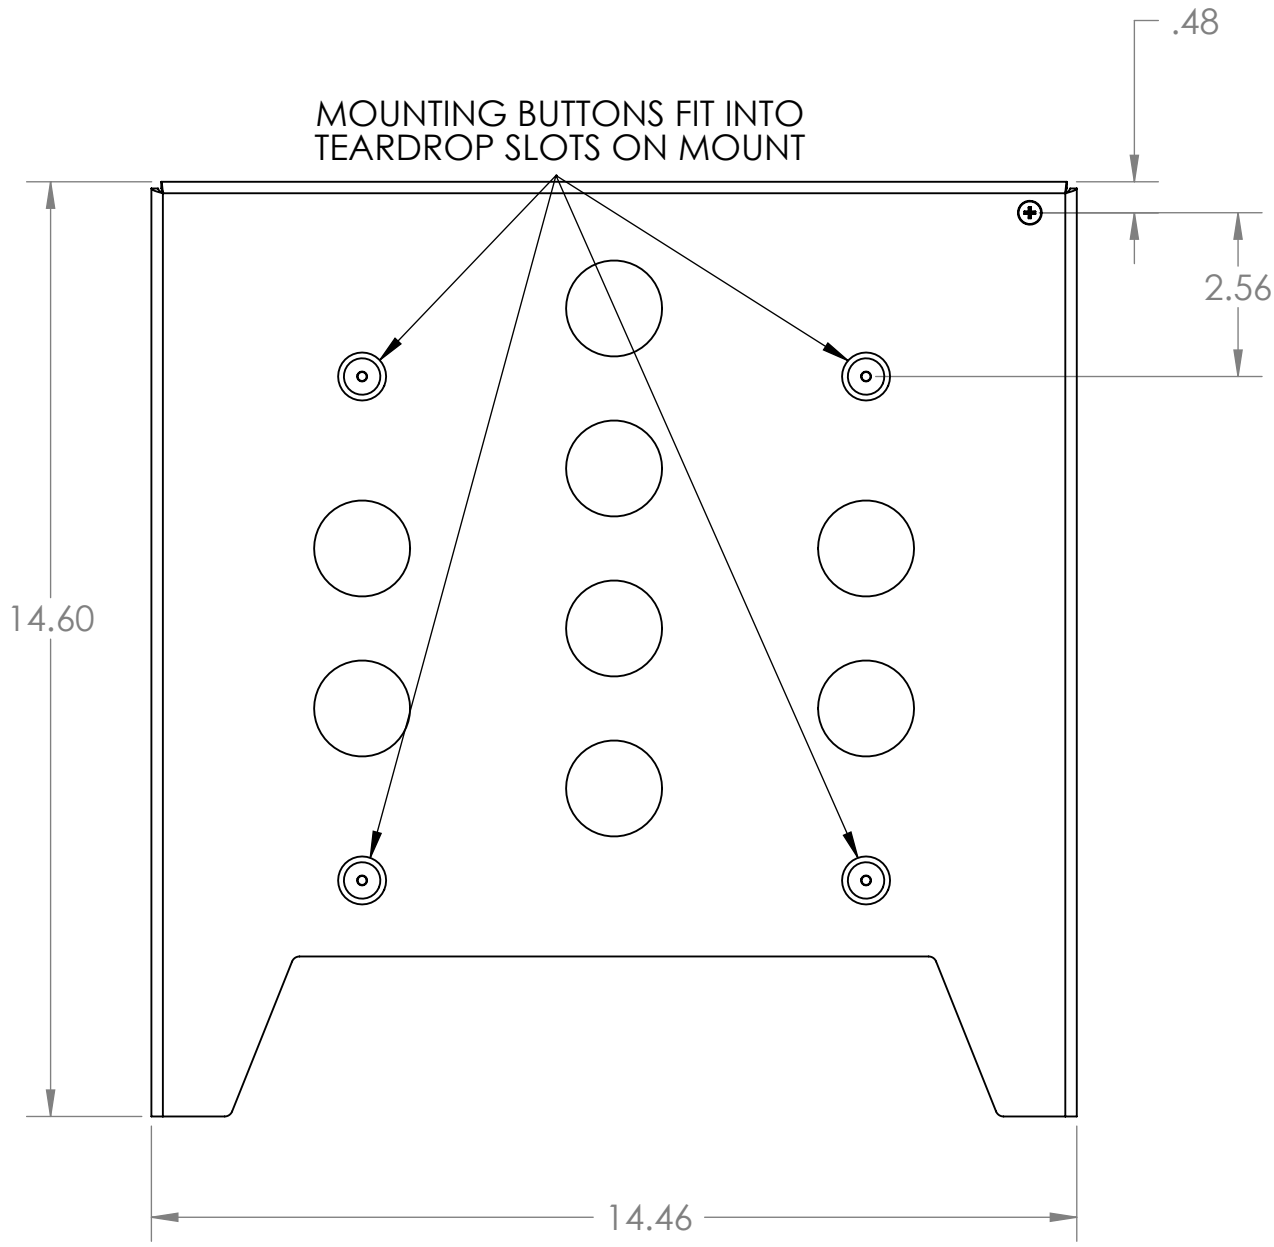

MOUNTING BUTTONS FIT INTO TEARDROP SLOTS ON MOUNT

CHIEF MANUFACTURING INC.
MOUNT ORDER NUMBER IS MSB-6095
PHONE: 1-800-582-6480

SHEET SCALE = 1:3

THE INFORMATION AND DESIGNS CONTAINED IN THIS DRAWING ARE CONFIDENTIAL AND THE PROPRIETARY PROPERTY OF CHIEF MFG., INC. NEITHER THIS DESIGN NOR ANY INFORMATION CONTAINED IN THIS DRAWING MAY BE REPRODUCED OR DISCLOSED TO OTHERS WITHOUT THE EXPRESS WRITTEN CONSENT OF CHIEF MFG., INC.

TITLE
CUSTOMER PRINT
MSB-6095

SIZE DWG. NO.
B MSB-6095

8401 EAGLE CREEK PKY
SUITE #700
SAVAGE, MN 55378
PHONE: 952-894-6280
FAX: 877-894-6918

MSB-6095
D
C
B
A