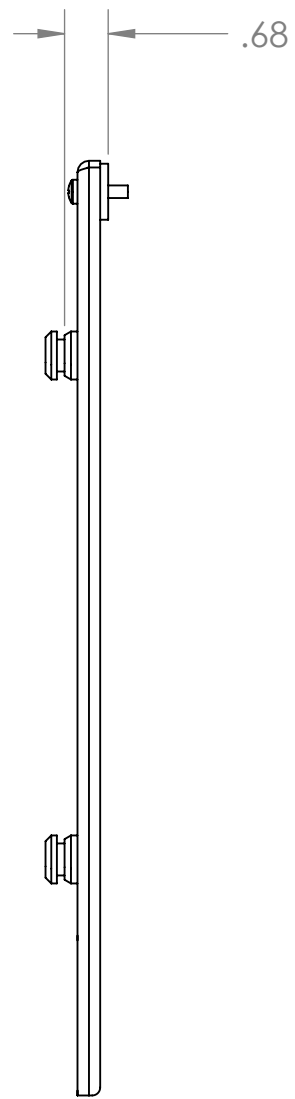

MOUNTING BUTTONS FIT INTO TEARDROP SLOTS ON MOUNT

CHIEF MANUFACTURING INC.
MOUNT ORDER NUMBER IS MSB-6095
PHONE: 1-800-582-6480

SHEET SCALE = 1:3

THE INFORMATION AND DESIGNS CONTAINED IN THIS DRAWING ARE CONFIDENTIAL AND THE PROPRIETARY PROPERTY OF CHIEF MFG., INC. NEITHER THIS DESIGN NOR ANY INFORMATION CONTAINED IN THIS DRAWING MAY BE REPRODUCED OR DISCLOSED TO OTHERS WITHOUT THE EXPRESS WRITTEN CONSENT OF CHIEF MFG., INC.

TITLE
CUSTOMER PRINT
MSB-6095

SIZE DWG. NO.
B MSB-6095

8401 EAGLE CREEK PKY
SUITE #700
SAVAGE, MN 55378
PHONE: 952-894-6280
FAX: 877-894-6918

MSB-6095
D
C
B
A