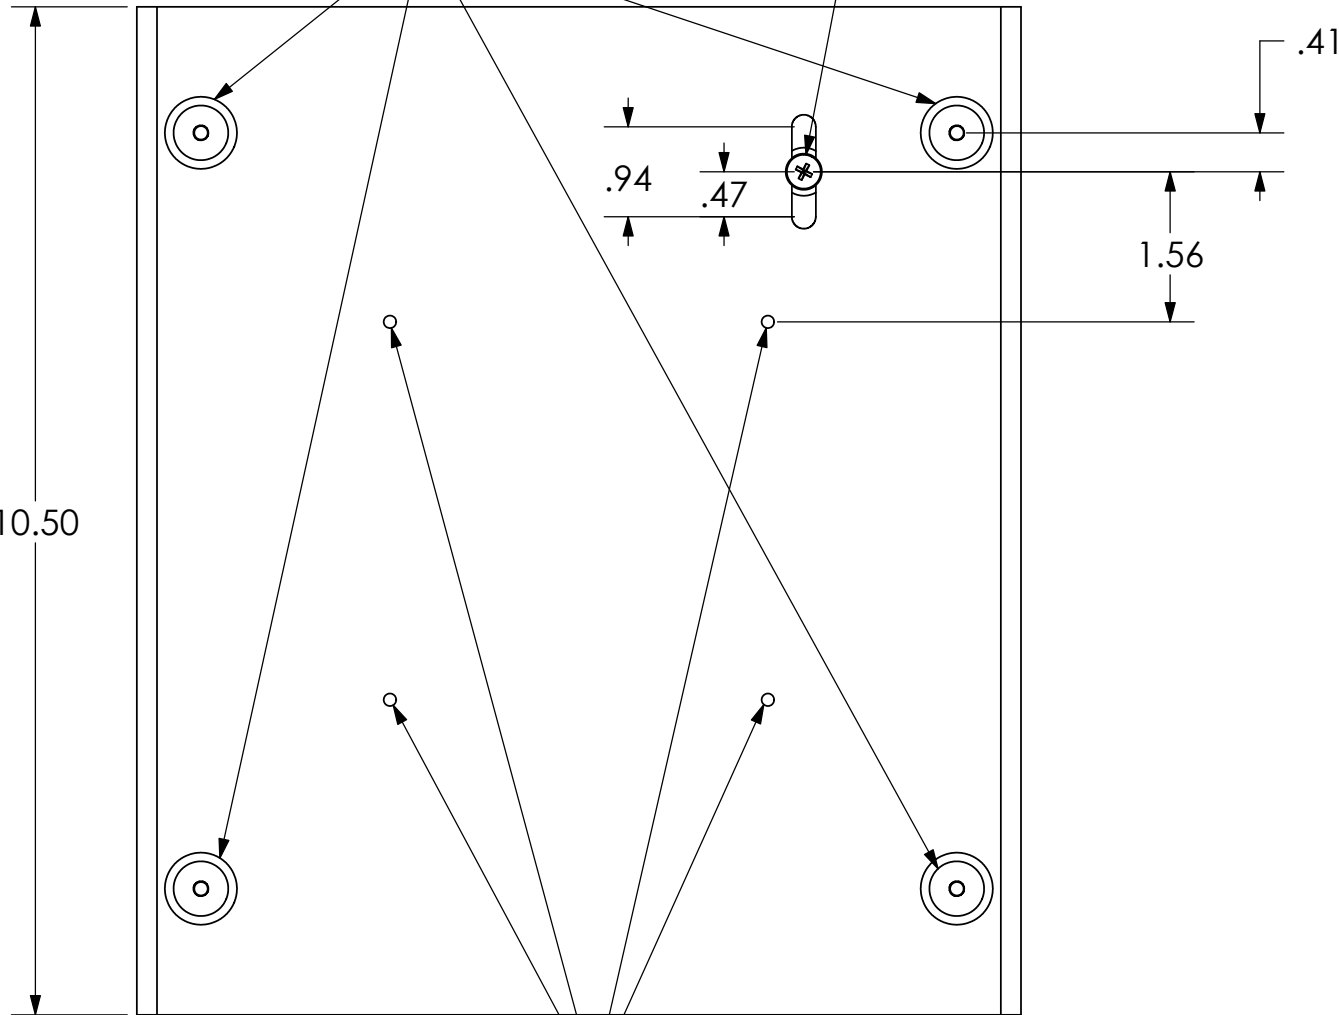

MOUNTING BUTTONS FIT INTO TEARDROP SLOTS ON MOUNT

MOUNTING HOLE IN BACK OF DISPLAY

ATTACH TO CENTRIS TYPE MOUNT USING THESE HOLES

**CHIEF MANUFACTURING INC.**  
**MOUNT ORDER NUMBER IS MSB-6102**  
**PHONE: 1-800-582-6480**

SHEET SCALE = 1:2

THE INFORMATION AND DESIGNS CONTAINED IN THIS DRAWING ARE CONFIDENTIAL AND THE PROPRIETARY PROPERTY OF CHIEF MFG., INC. NEITHER THIS DESIGN NOR ANY INFORMATION CONTAINED IN THIS DRAWING MAY BE REPRODUCED OR DISCLOSED TO OTHERS WITHOUT THE EXPRESS WRITTEN CONSENT OF CHIEF MFG., INC.