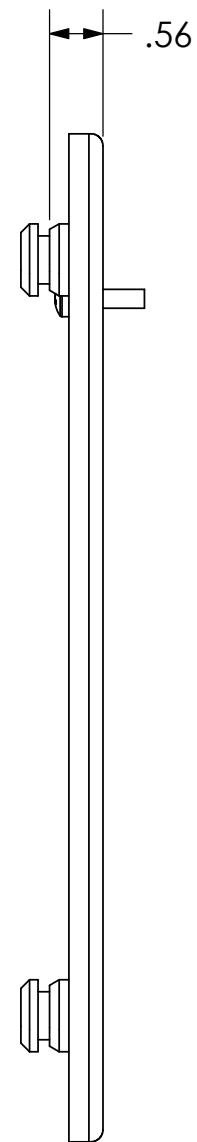

MOUNTING BUTTONS FIT INTO TEARDROP SLOTS ON MOUNT

MOUNTING HOLE IN BACK OF DISPLAY

ATTACH TO CENTRIS TYPE MOUNT USING THESE HOLES

**CHIEF MANUFACTURING INC.**  
**MOUNT ORDER NUMBER IS MSB-6102**  
**PHONE: 1-800-582-6480**

SHEET SCALE = 1:2

THE INFORMATION AND DESIGNS CONTAINED IN THIS DRAWING ARE CONFIDENTIAL AND THE PROPRIETARY PROPERTY OF CHIEF MFG., INC. NEITHER THIS DESIGN NOR ANY INFORMATION CONTAINED IN THIS DRAWING MAY BE REPRODUCED OR DISCLOSED TO OTHERS WITHOUT THE EXPRESS WRITTEN CONSENT OF CHIEF MFG., INC.

	<b>CHIEF</b> MANUFACTURING, INC. <small>8401 EAGLE CREEK PKWY STE. 700, SAVAGE, MN 55378          1.800.582.6480 * FAX 1.877.894.6918</small>
	<b>CUSTOMER PRINT</b> <b>MSB-6102</b>
<small>SIZE B</small>	<small>DWG. NO.</small> <b>MSB-6102</b>