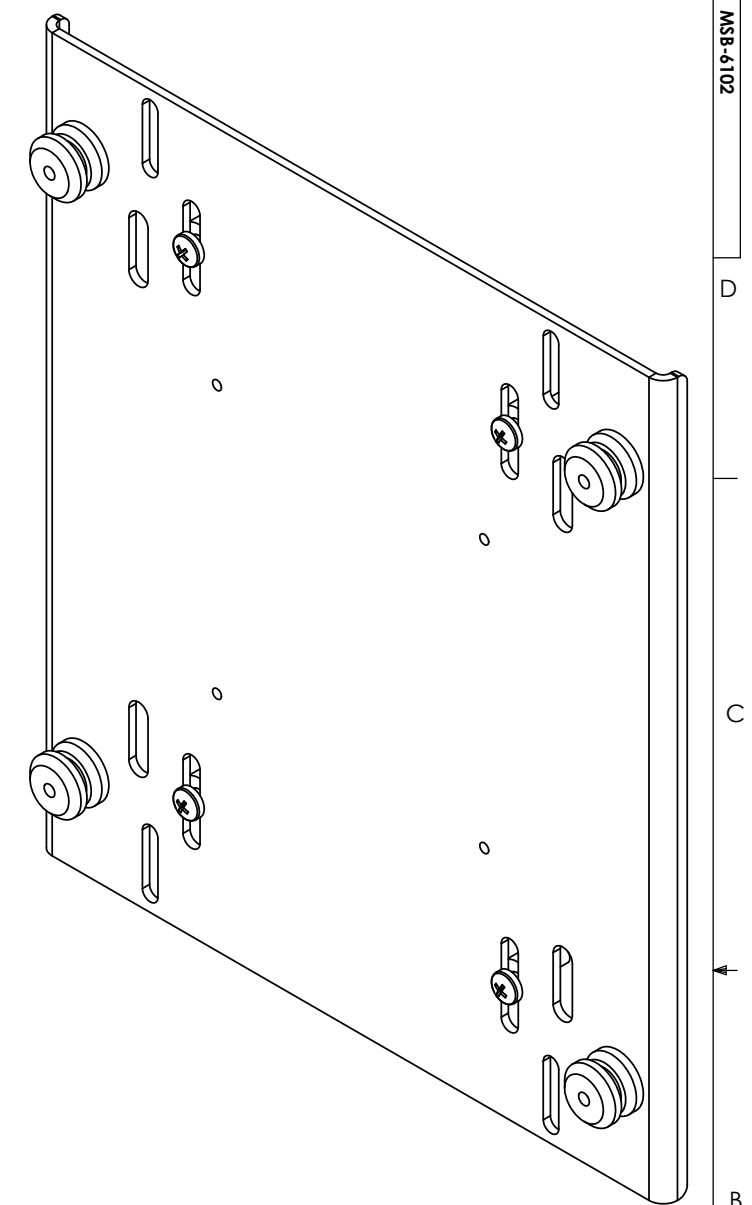

MOUNTING BUTTONS FIT INTO TEARDROP SLOTS ON MOUNT

MOUNTING HOLE IN BACK OF DISPLAY

ATTACH TO CENTRIS TYPE MOUNT USING THESE HOLES

**CHIEF MANUFACTURING INC.**  
**MOUNT ORDER NUMBER IS MSB-6102**  
**PHONE: 1-800-582-6480**

SHEET SCALE = 1:2

THE INFORMATION AND DESIGNS CONTAINED IN THIS DRAWING ARE CONFIDENTIAL AND THE PROPRIETARY PROPERTY OF CHIEF MFG., INC. NEITHER THIS DESIGN NOR ANY INFORMATION CONTAINED IN THIS DRAWING MAY BE REPRODUCED OR DISCLOSED TO OTHERS WITHOUT THE EXPRESS WRITTEN CONSENT OF CHIEF MFG., INC.