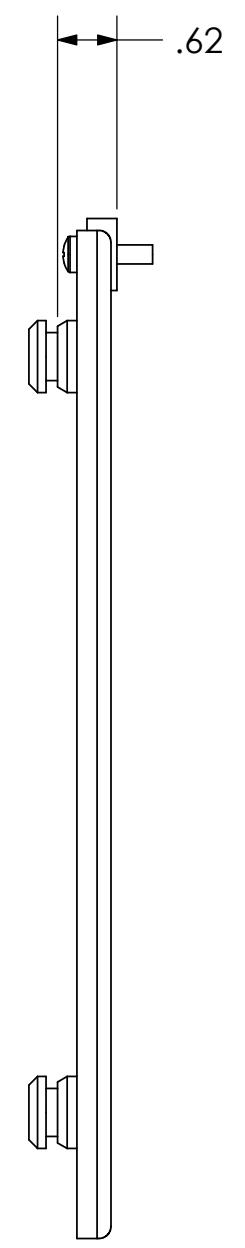

MOUNTING BUTTONS FIT INTO TEARDROP SLOTS ON MOUNT

MOUNTING HOLE IN BACK OF DISPLAY

ATTACH TO CENTRIS TYPE MOUNT USING THESE HOLES

**CHIEF MANUFACTURING INC.**  
**MOUNT ORDER NUMBER IS MSB-6103**  
**PHONE: 1-800-582-6480**

SHEET SCALE = 1:2

THE INFORMATION AND DESIGNS CONTAINED IN THIS DRAWING ARE CONFIDENTIAL AND THE PROPRIETARY PROPERTY OF CHIEF MFG., INC. NEITHER THIS DESIGN NOR ANY INFORMATION CONTAINED IN THIS DRAWING MAY BE REPRODUCED OR DISCLOSED TO OTHERS WITHOUT THE EXPRESS WRITTEN CONSENT OF CHIEF MFG., INC.

CHIEF	 <b>CHIEF</b> MANUFACTURING, INC. <small>8401 EAGLE CREEK PKWY STE. 700, SAVAGE, MN 55378          1.800.582.6480 * FAX 1.877.894.6918</small>
	<small>TITLE</small> <b>CUSTOMER PRINT</b> <b>MSB-6103</b>
<small>SIZE</small> <b>B</b>	<small>DWG. NO.</small> <b>MSB-6103</b>