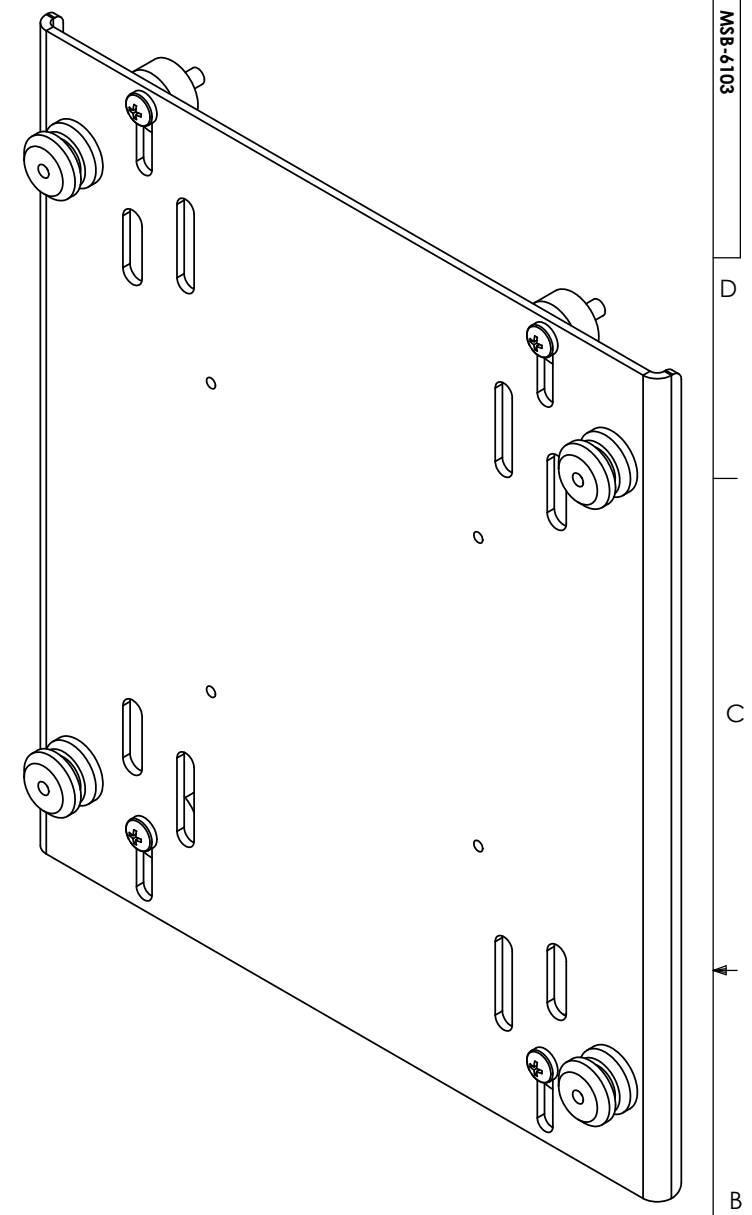

MOUNTING BUTTONS FIT INTO TEARDROP SLOTS ON MOUNT

MOUNTING HOLE IN BACK OF DISPLAY

ATTACH TO CENTRIS TYPE MOUNT USING THESE HOLES

**CHIEF MANUFACTURING INC.**  
**MOUNT ORDER NUMBER IS MSB-6103**  
**PHONE: 1-800-582-6480**

SHEET SCALE = 1:2

THE INFORMATION AND DESIGNS CONTAINED IN THIS DRAWING ARE CONFIDENTIAL AND THE PROPRIETARY PROPERTY OF CHIEF MFG., INC. NEITHER THIS DESIGN NOR ANY INFORMATION CONTAINED IN THIS DRAWING MAY BE REPRODUCED OR DISCLOSED TO OTHERS WITHOUT THE EXPRESS WRITTEN CONSENT OF CHIEF MFG., INC.