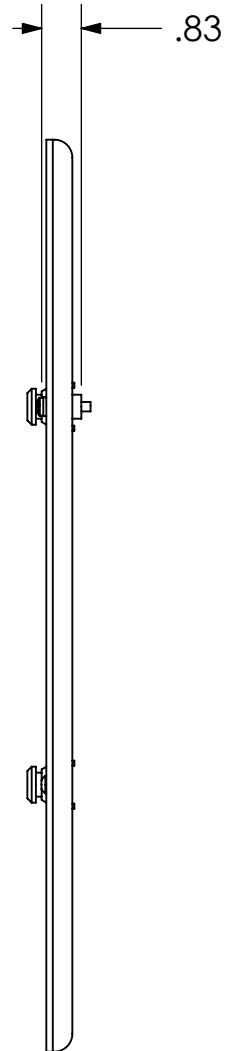

MOUNTING BUTTONS FIT INTO TEARDROP SLOTS ON MOUNT

MOUNTING HOLE IN BACK OF DISPLAY

MOUNTING HOLE & MOUNTING BUTTON ARE IN LINE

CHIEF MANUFACTURING INC.
MOUNT ORDER NUMBER IS MSB-6120
PHONE: 1-800-582-6480

SHEET SCALE = 1:4

THE INFORMATION AND DESIGNS CONTAINED IN THIS DRAWING ARE CONFIDENTIAL AND THE PROPRIETARY PROPERTY OF CHIEF MFG., INC. NEITHER THIS DESIGN NOR ANY INFORMATION CONTAINED IN THIS DRAWING MAY BE REPRODUCED OR DISCLOSED TO OTHERS WITHOUT THE EXPRESS WRITTEN CONSENT OF CHIEF MFG., INC.

	CHIEF MANUFACTURING, INC. <small>8401 EAGLE CREEK PKWY STE. 700, SAVAGE, MN 55378 1.800.582.6480 * FAX 1.877.894.6918</small>
	CUSTOMER PRINT MSB-6120
<small>SIZE B</small>	<small>DWG. NO.</small> MSB-6120