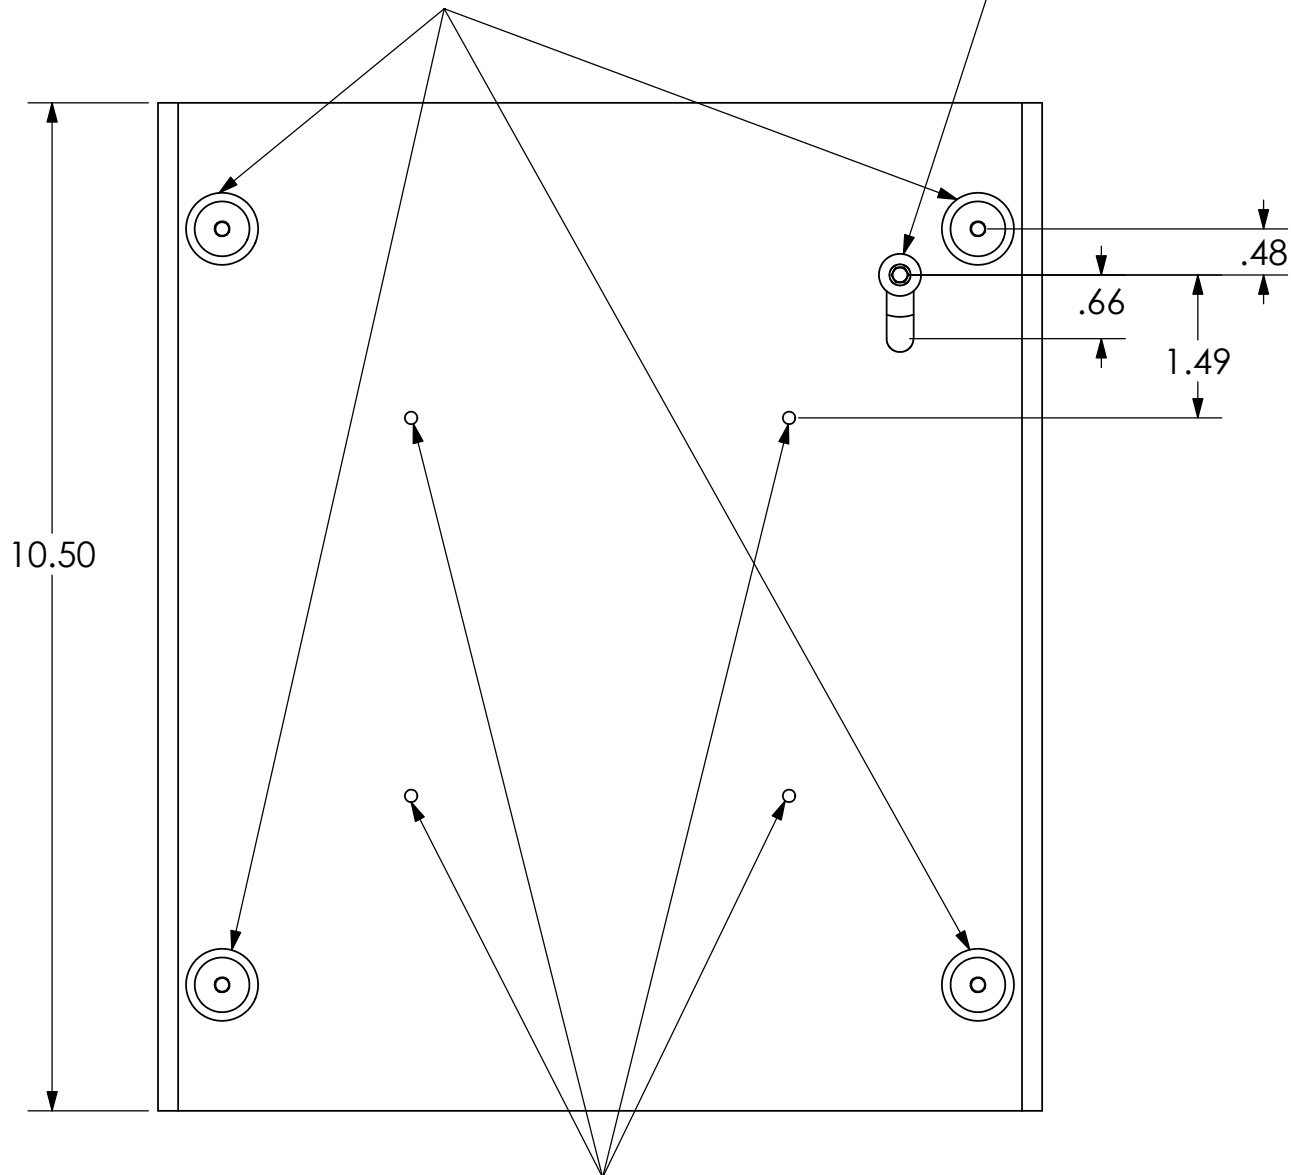

MOUNTING BUTTONS FIT INTO TEARDROP SLOTS ON MOUNT

MOUNTING HOLE IN BACK OF DISPLAY

ATTACH TO CENTRIS TYPE MOUNT USING THESE HOLES

**CHIEF MANUFACTURING INC.**  
**MOUNT ORDER NUMBER IS MSB-6270**  
**PHONE: 1-800-582-6480**

SHEET SCALE = 1:2

THE INFORMATION AND DESIGNS CONTAINED IN THIS DRAWING ARE CONFIDENTIAL AND THE PROPRIETARY PROPERTY OF CHIEF MFG., INC. NEITHER THIS DESIGN NOR ANY INFORMATION CONTAINED IN THIS DRAWING MAY BE REPRODUCED OR DISCLOSED TO OTHERS WITHOUT THE EXPRESS WRITTEN CONSENT OF CHIEF MFG., INC.