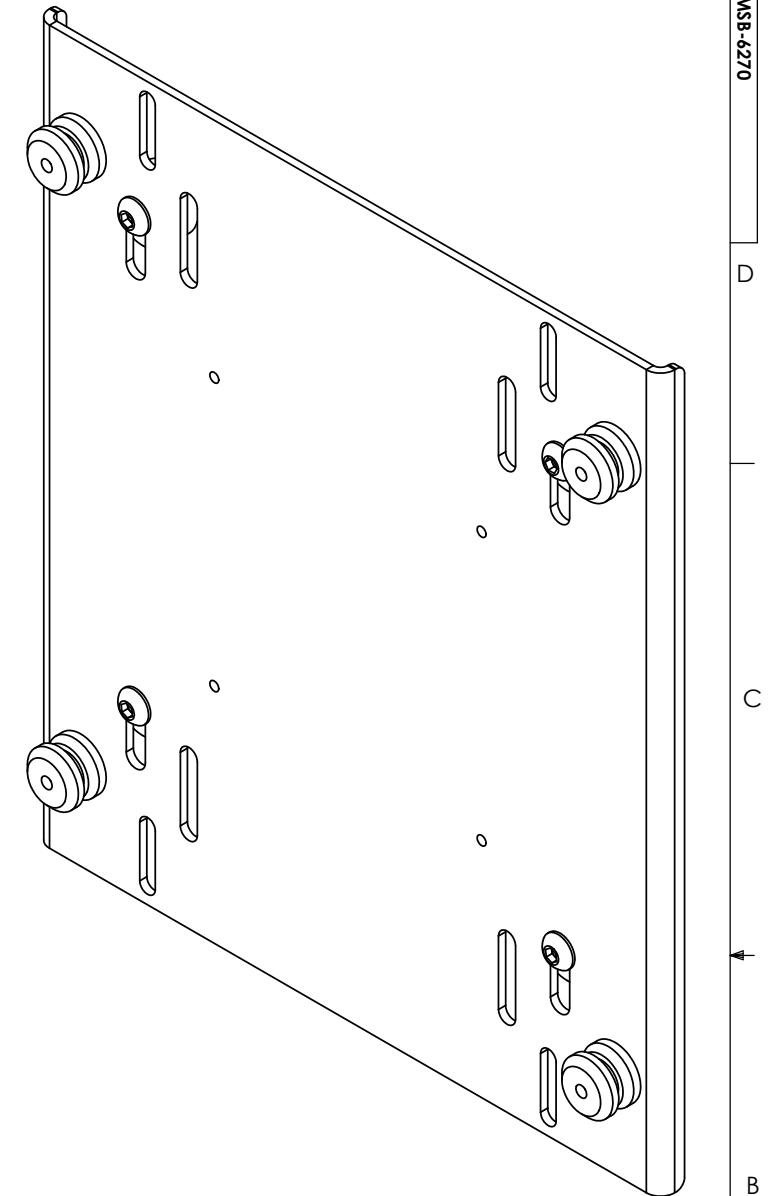

MOUNTING BUTTONS FIT INTO TEARDROP SLOTS ON MOUNT

MOUNTING HOLE IN BACK OF DISPLAY

ATTACH TO CENTRIS TYPE MOUNT USING THESE HOLES

**CHIEF MANUFACTURING INC.**  
**MOUNT ORDER NUMBER IS MSB-6270**  
**PHONE: 1-800-582-6480**

SHEET SCALE = 1:2

THE INFORMATION AND DESIGNS CONTAINED IN THIS DRAWING ARE CONFIDENTIAL AND THE PROPRIETARY PROPERTY OF CHIEF MFG., INC. NEITHER THIS DESIGN NOR ANY INFORMATION CONTAINED IN THIS DRAWING MAY BE REPRODUCED OR DISCLOSED TO OTHERS WITHOUT THE EXPRESS WRITTEN CONSENT OF CHIEF MFG., INC.