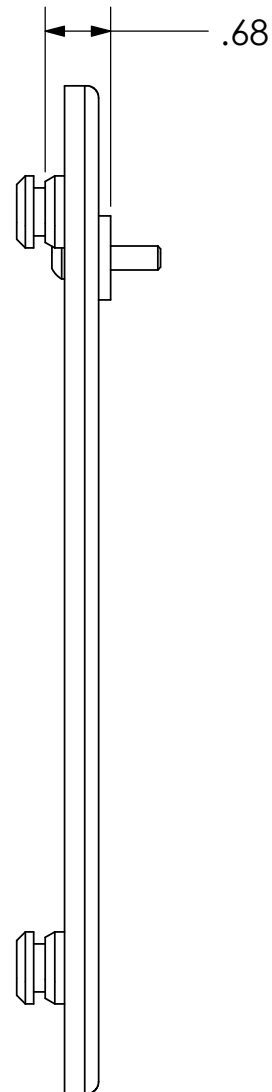

MOUNTING BUTTONS FIT INTO TEARDROP SLOTS ON MOUNT

MOUNTING HOLE IN BACK OF DISPLAY

ATTACH TO CENTRIS TYPE MOUNT USING THESE HOLES

**CHIEF MANUFACTURING INC.**  
**MOUNT ORDER NUMBER IS MSB-6270**  
**PHONE: 1-800-582-6480**

SHEET SCALE = 1:2

THE INFORMATION AND DESIGNS CONTAINED IN THIS DRAWING ARE CONFIDENTIAL AND THE PROPRIETARY PROPERTY OF CHIEF MFG., INC. NEITHER THIS DESIGN NOR ANY INFORMATION CONTAINED IN THIS DRAWING MAY BE REPRODUCED OR DISCLOSED TO OTHERS WITHOUT THE EXPRESS WRITTEN CONSENT OF CHIEF MFG., INC.

**CHIEF** MANUFACTURING, INC.  
 8401 EAGLE CREEK PKWY STE. 700, SAVAGE, MN 55378  
 1.800.582.6480 \* FAX 1.877.894.6918

TITLE  
**CUSTOMER PRINT**  
**MSB-6270**

SIZE DWG. NO.  
**B MSB-6270**