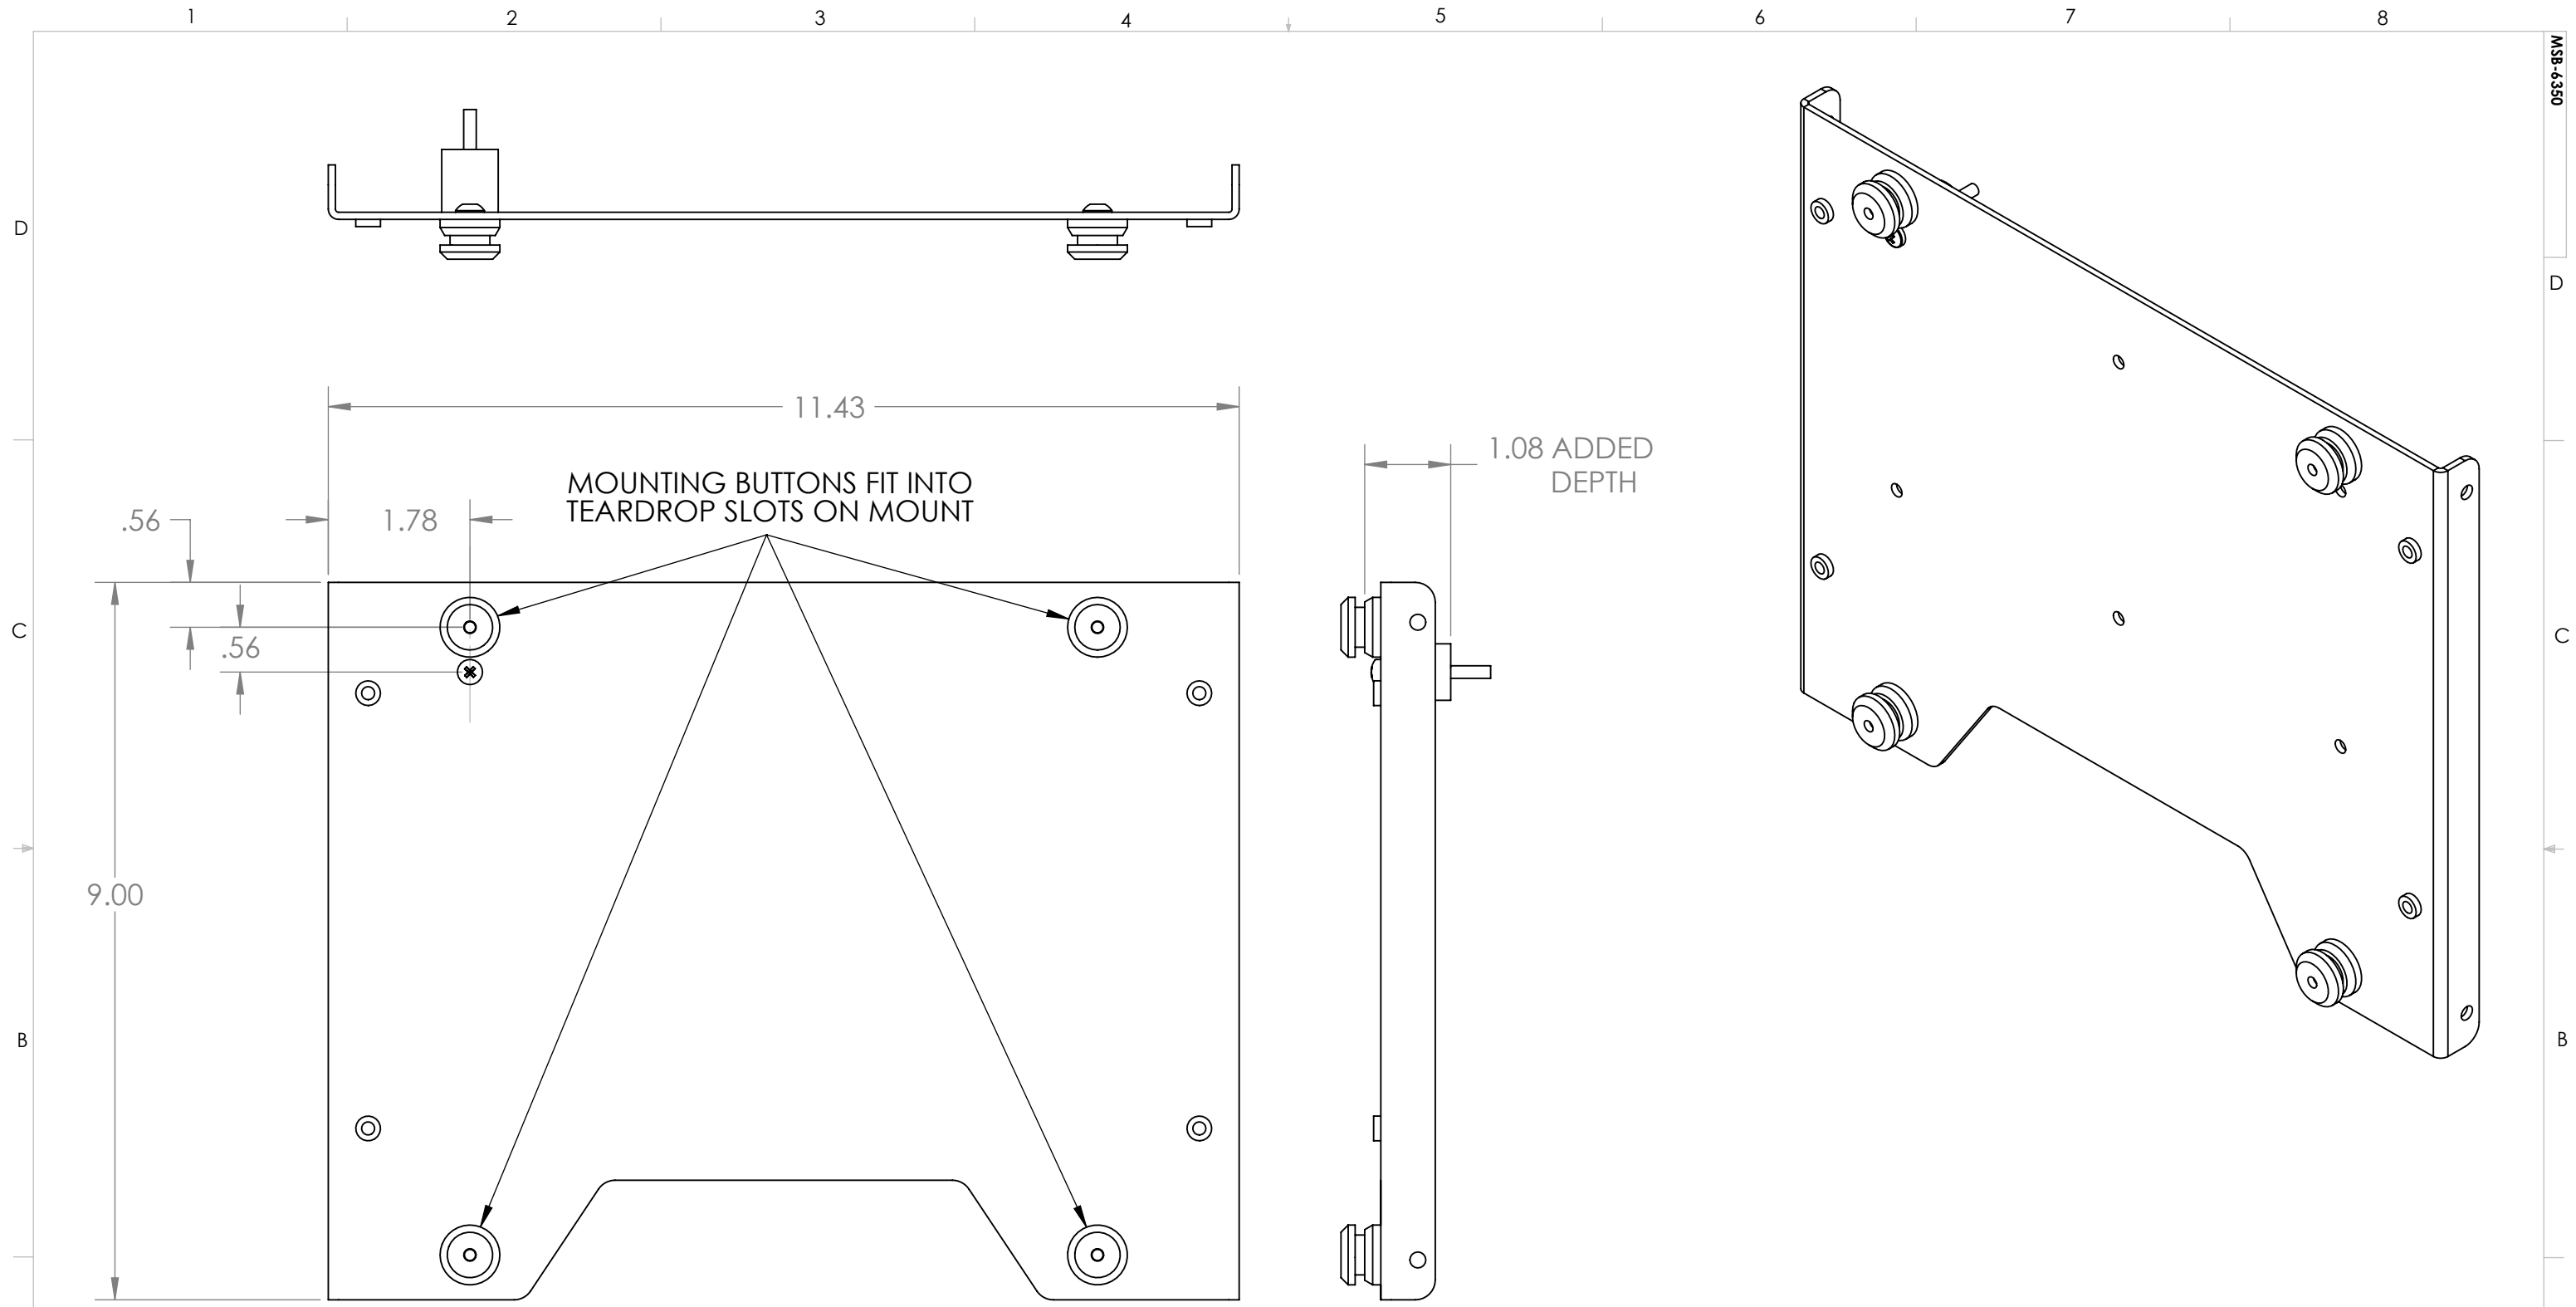

CHIEF MANUFACTURING INC.
MOUNT ORDER NUMBER IS MSB-6350
PHONE: 1-800-582-6480

SHEET SCALE = 1:2

THE INFORMATION AND DESIGNS CONTAINED IN THIS DRAWING ARE CONFIDENTIAL AND THE PROPRIETARY PROPERTY OF CHIEF MFG., INC. NEITHER THIS DESIGN NOR ANY INFORMATION CONTAINED IN THIS DRAWING MAY BE REPRODUCED OR DISCLOSED TO OTHERS WITHOUT THE EXPRESS WRITTEN CONSENT OF CHIEF MFG., INC.

8401 EAGLE CREEK PKY
 SUITE #700
 SAVAGE, MN 55378
 PHONE: 952-894-6280
 FAX: 877-894-6918

TITLE
CUSTOMER PRINT
MSB-6350 WITH BOX

SIZE | DWG. NO.
B | MSB-6350

CHIEF MANUFACTURING INC.
MOUNT ORDER NUMBER IS MSB-6350
PHONE: 1-800-582-6480

SHEET SCALE = 1:2

THE INFORMATION AND DESIGNS CONTAINED IN THIS DRAWING ARE CONFIDENTIAL AND THE PROPRIETARY PROPERTY OF CHIEF MFG., INC. NEITHER THIS DESIGN NOR ANY INFORMATION CONTAINED IN THIS DRAWING MAY BE REPRODUCED OR DISCLOSED TO OTHERS WITHOUT THE EXPRESS WRITTEN CONSENT OF CHIEF MFG., INC.