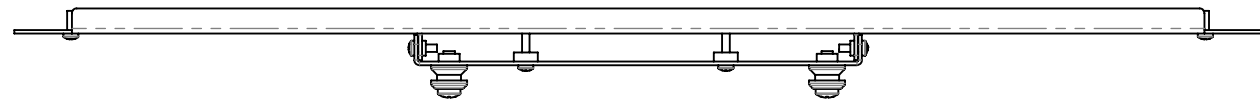

1 2 3 4 5 6 7 8

MSB-6743

.46
ADDED DEPTH OF
INTERFACE BRACKET

D
C
B
A

D
C
B
A

CHIEF MANUFACTURING INC.
PRODUCT ORDER NUMBER IS: MSB-6743
PHONE: 1-800-582-6480

SHEET SCALE = 1:4

THE INFORMATION AND DESIGNS CONTAINED IN THIS DRAWING ARE CONFIDENTIAL AND THE PROPRIETARY PROPERTY OF MILESTONE AV TECHNOLOGIES NEITHER THIS DESIGN NOR ANY INFORMATION CONTAINED IN THIS DRAWING MAY BE REPRODUCED OR DISCLOSED TO OTHERS WITHOUT THE EXPRESS WRITTEN CONSENT OF MILESTONE AV TECHNOLOGIES.