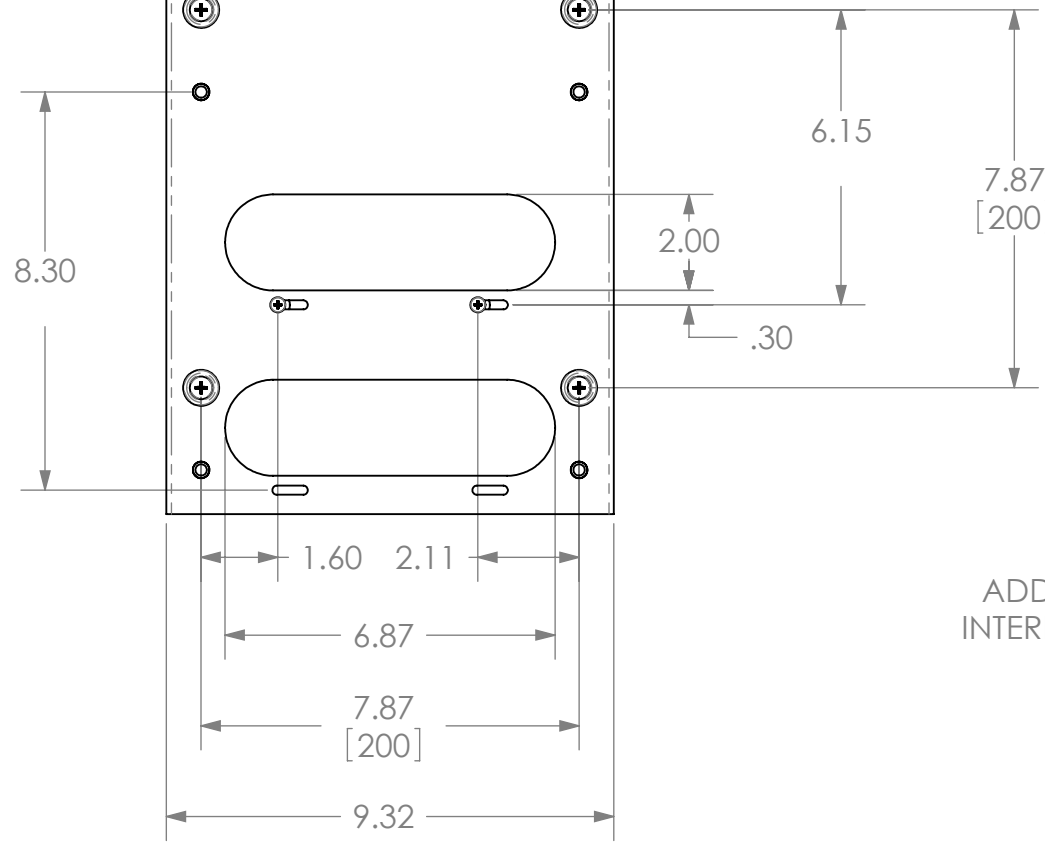

1 2 3 4 5 6 7 8

MSB-6743

.46
ADDED DEPTH OF
INTERFACE BRACKET

D
C
B
A

D
C
B
A

CHIEF MANUFACTURING INC.
PRODUCT ORDER NUMBER IS: MSB-6743
PHONE: 1-800-582-6480

SHEET SCALE = 1:4

THE INFORMATION AND DESIGNS CONTAINED IN THIS DRAWING ARE CONFIDENTIAL AND THE PROPRIETARY PROPERTY OF MILESTONE AV TECHNOLOGIES NEITHER THIS DESIGN NOR ANY INFORMATION CONTAINED IN THIS DRAWING MAY BE REPRODUCED OR DISCLOSED TO OTHERS WITHOUT THE EXPRESS WRITTEN CONSENT OF MILESTONE AV TECHNOLOGIES.

8401 EAGLE CREEK PKY
SUITE #700
SAVAGE, MN 55378
PHONE: 952-894-6280
FAX: 877-894-6918

TITLE
CUSTOMER PRINT
MSB-6743

SIZE DWG. NO.
B MSB-6743

1 2 3 4 5 6 7 8