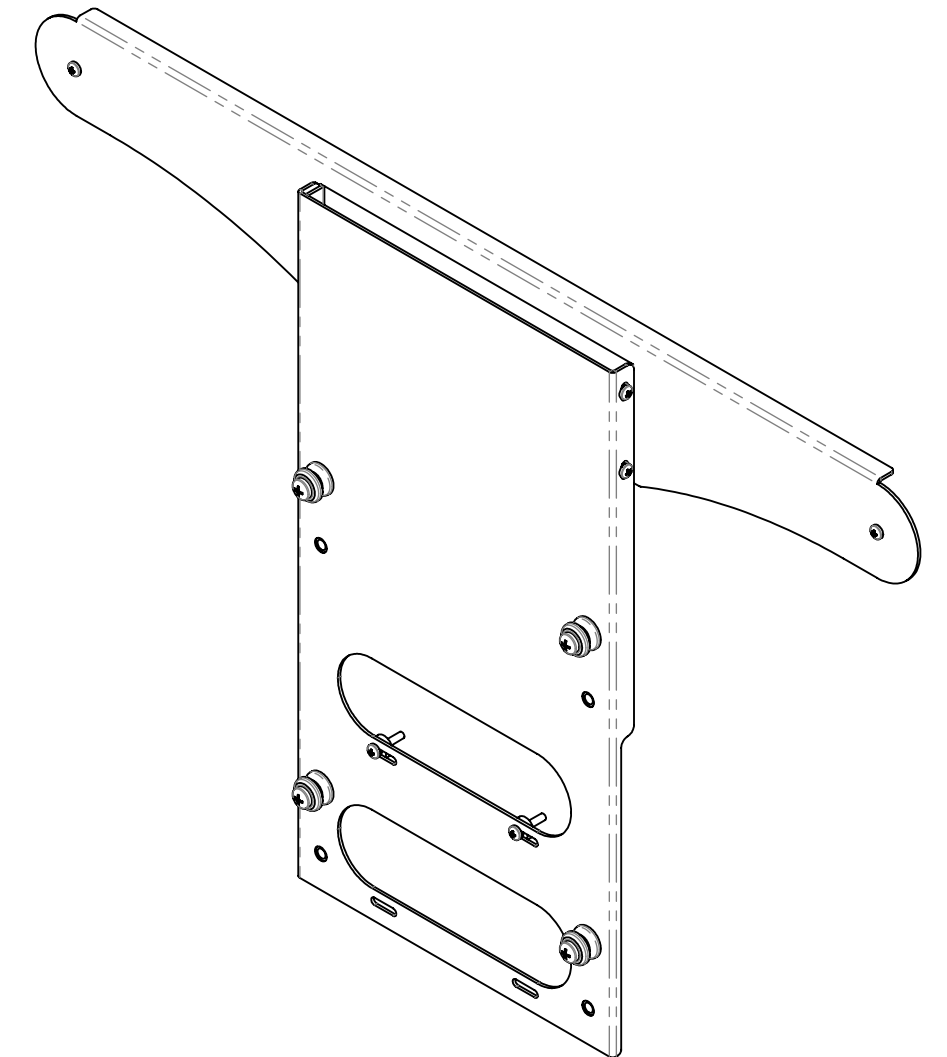

1 2 3 4 5 6 7 8

MSB-6743

.46
ADDED DEPTH OF
INTERFACE BRACKET

D
C
B
A

D
C
B
A

CHIEF MANUFACTURING INC.
PRODUCT ORDER NUMBER IS: MSB-6743
PHONE: 1-800-582-6480

SHEET SCALE = 1:4

THE INFORMATION AND DESIGNS CONTAINED IN THIS DRAWING ARE CONFIDENTIAL AND THE PROPRIETARY PROPERTY OF MILESTONE AV TECHNOLOGIES NEITHER THIS DESIGN NOR ANY INFORMATION CONTAINED IN THIS DRAWING MAY BE REPRODUCED OR DISCLOSED TO OTHERS WITHOUT THE EXPRESS WRITTEN CONSENT OF MILESTONE AV TECHNOLOGIES.