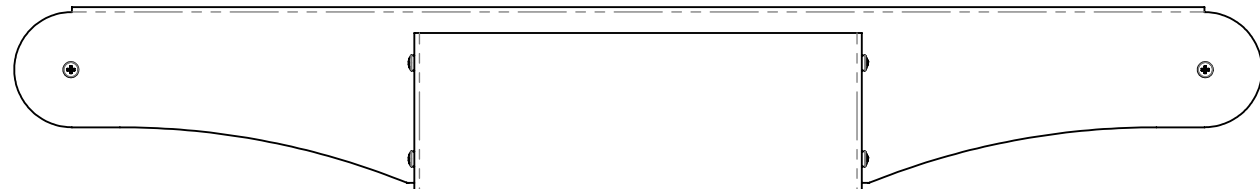

1 2 3 4 5 6 7 8

MSB-6743

.46
ADDED DEPTH OF
INTERFACE BRACKET

D
C
B
A

D
C
B
A

CHIEF MANUFACTURING INC.
PRODUCT ORDER NUMBER IS: MSB-6743
PHONE: 1-800-582-6480

SHEET SCALE = 1:4

THE INFORMATION AND DESIGNS CONTAINED IN THIS DRAWING ARE CONFIDENTIAL AND THE PROPRIETARY PROPERTY OF MILESTONE AV TECHNOLOGIES NEITHER THIS DESIGN NOR ANY INFORMATION CONTAINED IN THIS DRAWING MAY BE REPRODUCED OR DISCLOSED TO OTHERS WITHOUT THE EXPRESS WRITTEN CONSENT OF MILESTONE AV TECHNOLOGIES.