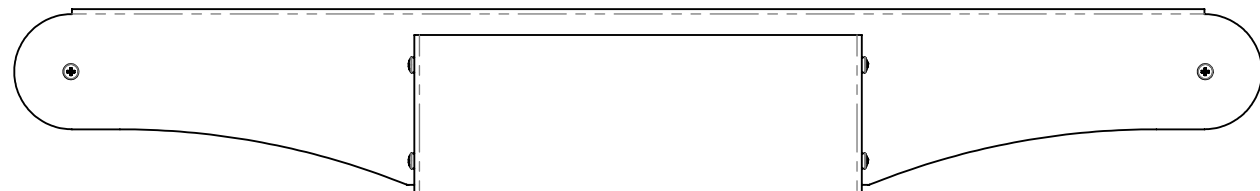

1 2 3 4 5 6 7 8

MSB-6745

.46
ADDED DEPTH OF
INTERFACE BRACKET

D
C
B
A

D
C
B
A

CHIEF MANUFACTURING INC.
PRODUCT ORDER NUMBER IS: MSB-6745
PHONE: 1-800-582-6480

SHEET SCALE = 1:4

THE INFORMATION AND DESIGNS CONTAINED IN THIS DRAWING ARE CONFIDENTIAL AND THE PROPRIETARY PROPERTY OF MILESTONE AV TECHNOLOGIES NEITHER THIS DESIGN NOR ANY INFORMATION CONTAINED IN THIS DRAWING MAY BE REPRODUCED OR DISCLOSED TO OTHERS WITHOUT THE EXPRESS WRITTEN CONSENT OF MILESTONE AV TECHNOLOGIES.