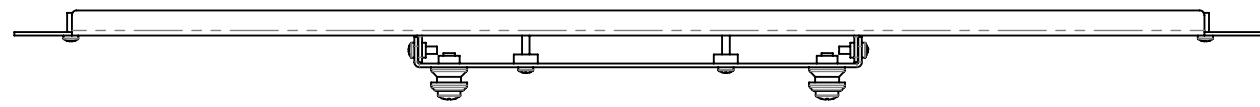

1 2 3 4 5 6 7 8

MSB-6745

.46
ADDED DEPTH OF
INTERFACE BRACKET

D
C
B
A

D
C
B
A

CHIEF MANUFACTURING INC.
PRODUCT ORDER NUMBER IS: MSB-6745
PHONE: 1-800-582-6480

SHEET SCALE = 1:4

THE INFORMATION AND DESIGNS CONTAINED IN THIS DRAWING ARE CONFIDENTIAL AND THE PROPRIETARY PROPERTY OF MILESTONE AV TECHNOLOGIES NEITHER THIS DESIGN NOR ANY INFORMATION CONTAINED IN THIS DRAWING MAY BE REPRODUCED OR DISCLOSED TO OTHERS WITHOUT THE EXPRESS WRITTEN CONSENT OF MILESTONE AV TECHNOLOGIES.