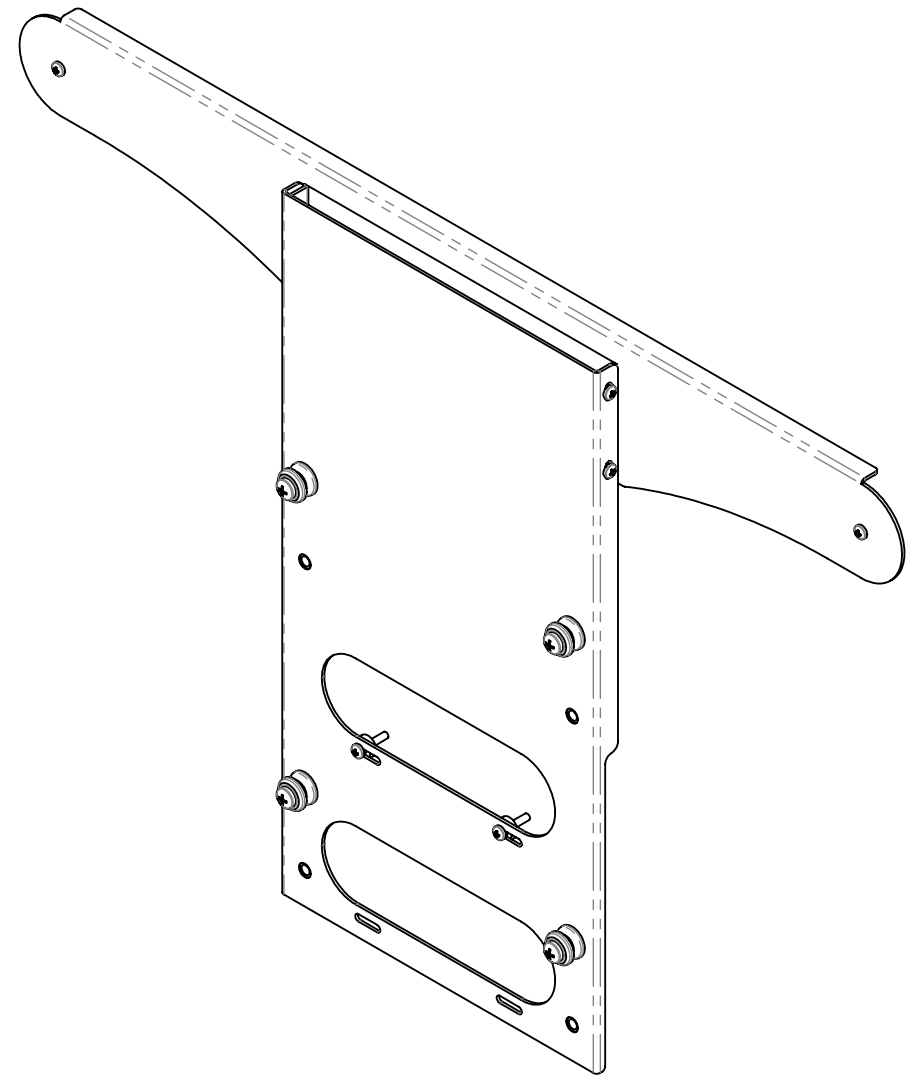

1 2 3 4 5 6 7 8

MSB-6745

.46
ADDED DEPTH OF
INTERFACE BRACKET

D
C
B
A

D
C
B
A

CHIEF MANUFACTURING INC.
PRODUCT ORDER NUMBER IS: MSB-6745
PHONE: 1-800-582-6480

SHEET SCALE = 1:4

THE INFORMATION AND DESIGNS CONTAINED IN THIS DRAWING ARE CONFIDENTIAL AND THE PROPRIETARY PROPERTY OF MILESTONE AV TECHNOLOGIES NEITHER THIS DESIGN NOR ANY INFORMATION CONTAINED IN THIS DRAWING MAY BE REPRODUCED OR DISCLOSED TO OTHERS WITHOUT THE EXPRESS WRITTEN CONSENT OF MILESTONE AV TECHNOLOGIES.