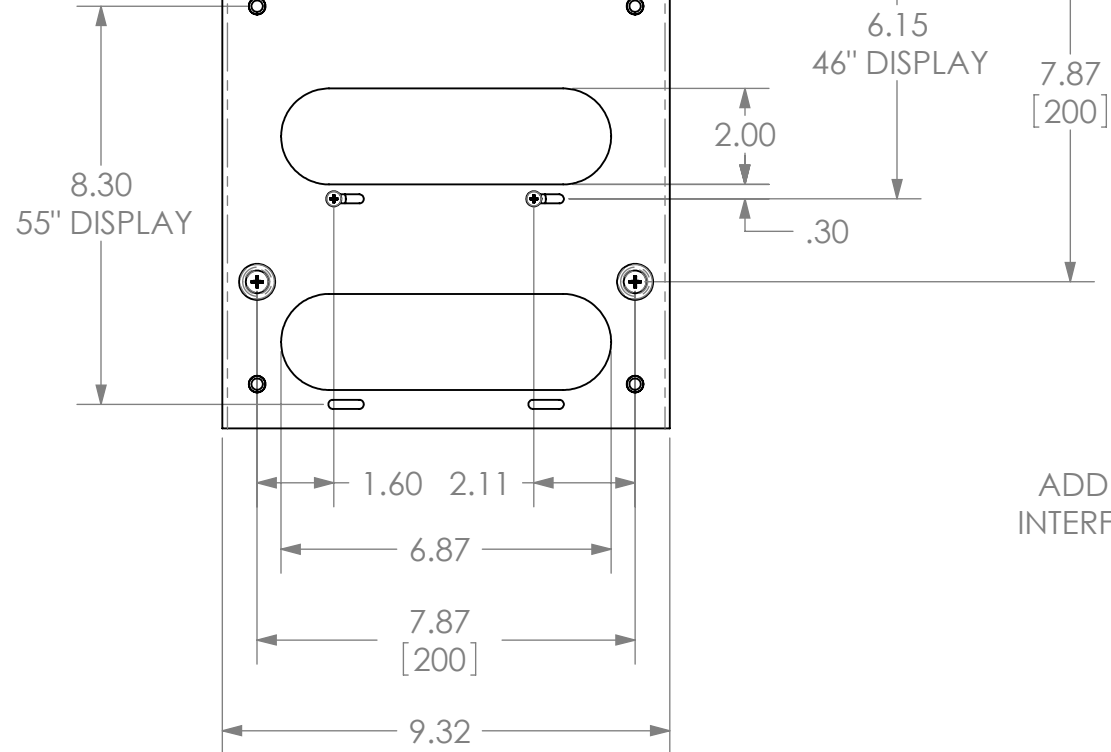

1 2 3 4 5 6 7 8

MSB-6745

.46
ADDED DEPTH OF
INTERFACE BRACKET

D
C
B
A

D
C
B
A

CHIEF MANUFACTURING INC.
PRODUCT ORDER NUMBER IS: MSB-6745
PHONE: 1-800-582-6480

SHEET SCALE = 1:4

THE INFORMATION AND DESIGNS CONTAINED IN THIS DRAWING ARE CONFIDENTIAL AND THE PROPRIETARY PROPERTY OF MILESTONE AV TECHNOLOGIES NEITHER THIS DESIGN NOR ANY INFORMATION CONTAINED IN THIS DRAWING MAY BE REPRODUCED OR DISCLOSED TO OTHERS WITHOUT THE EXPRESS WRITTEN CONSENT OF MILESTONE AV TECHNOLOGIES.

8401 EAGLE CREEK PKY
SUITE #700
SAVAGE, MN 55378
PHONE: 952-894-6280
FAX: 877-894-6918

TITLE
**CUSTOMER PRINT
MSB-6745**

SIZE DWG. NO.
B MSB-6745

1 2 3 4 5 6 7 8