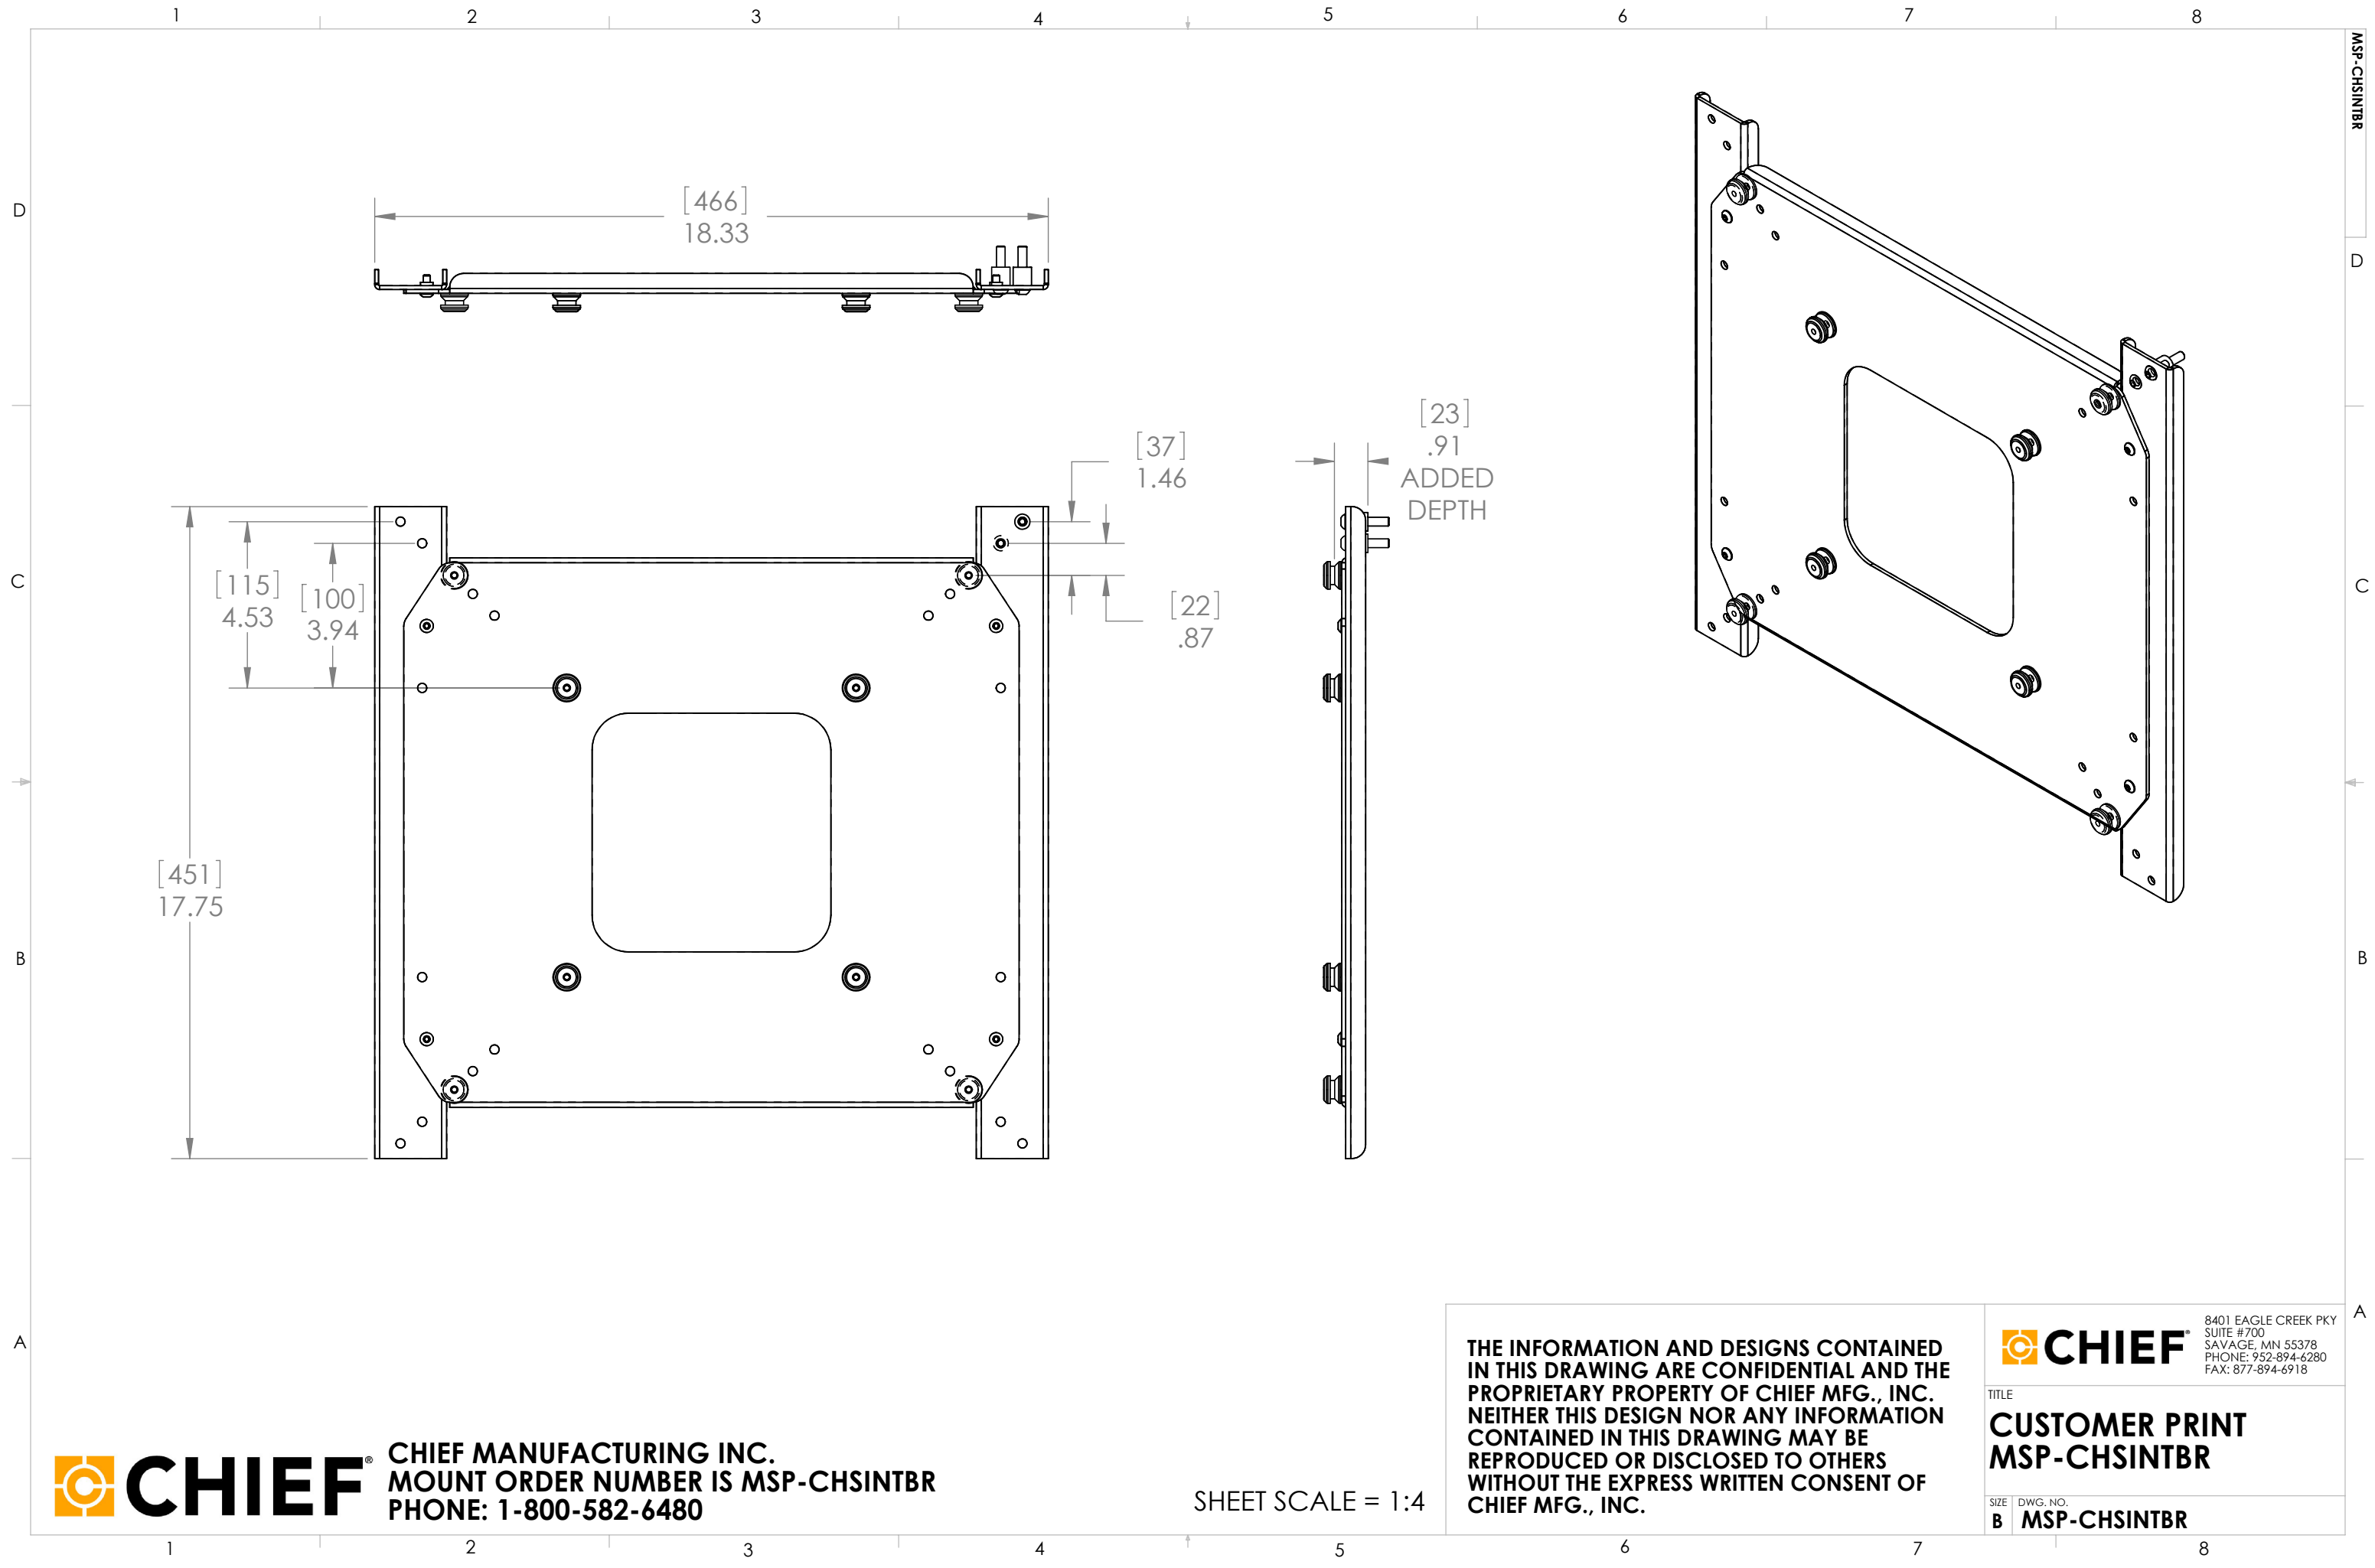

CHIEF MANUFACTURING INC.
 MOUNT ORDER NUMBER IS MSP-CHSINTBR
 PHONE: 1-800-582-6480

SHEET SCALE = 1:4

THE INFORMATION AND DESIGNS CONTAINED
 IN THIS DRAWING ARE CONFIDENTIAL AND THE
 PROPRIETARY PROPERTY OF CHIEF MFG., INC.
 NEITHER THIS DESIGN NOR ANY INFORMATION
 CONTAINED IN THIS DRAWING MAY BE
 REPRODUCED OR DISCLOSED TO OTHERS
 WITHOUT THE EXPRESS WRITTEN CONSENT OF
 CHIEF MFG., INC.

TITLE
CUSTOMER PRINT
MSP-CHSINTBR

SIZE | DWG. NO.
B | MSP-CHSINTBR

8401 EAGLE CREEK PKY
 SUITE #700
 SAVAGE, MN 55378
 PHONE: 952-894-6280
 FAX: 877-894-6918

CHIEF MANUFACTURING INC.
MOUNT ORDER NUMBER IS MSP-CHSINTBR
PHONE: 1-800-582-6480

SHEET SCALE = 1:4

THE INFORMATION AND DESIGNS CONTAINED IN THIS DRAWING ARE CONFIDENTIAL AND THE PROPRIETARY PROPERTY OF CHIEF MFG., INC. NEITHER THIS DESIGN NOR ANY INFORMATION CONTAINED IN THIS DRAWING MAY BE REPRODUCED OR DISCLOSED TO OTHERS WITHOUT THE EXPRESS WRITTEN CONSENT OF CHIEF MFG., INC.