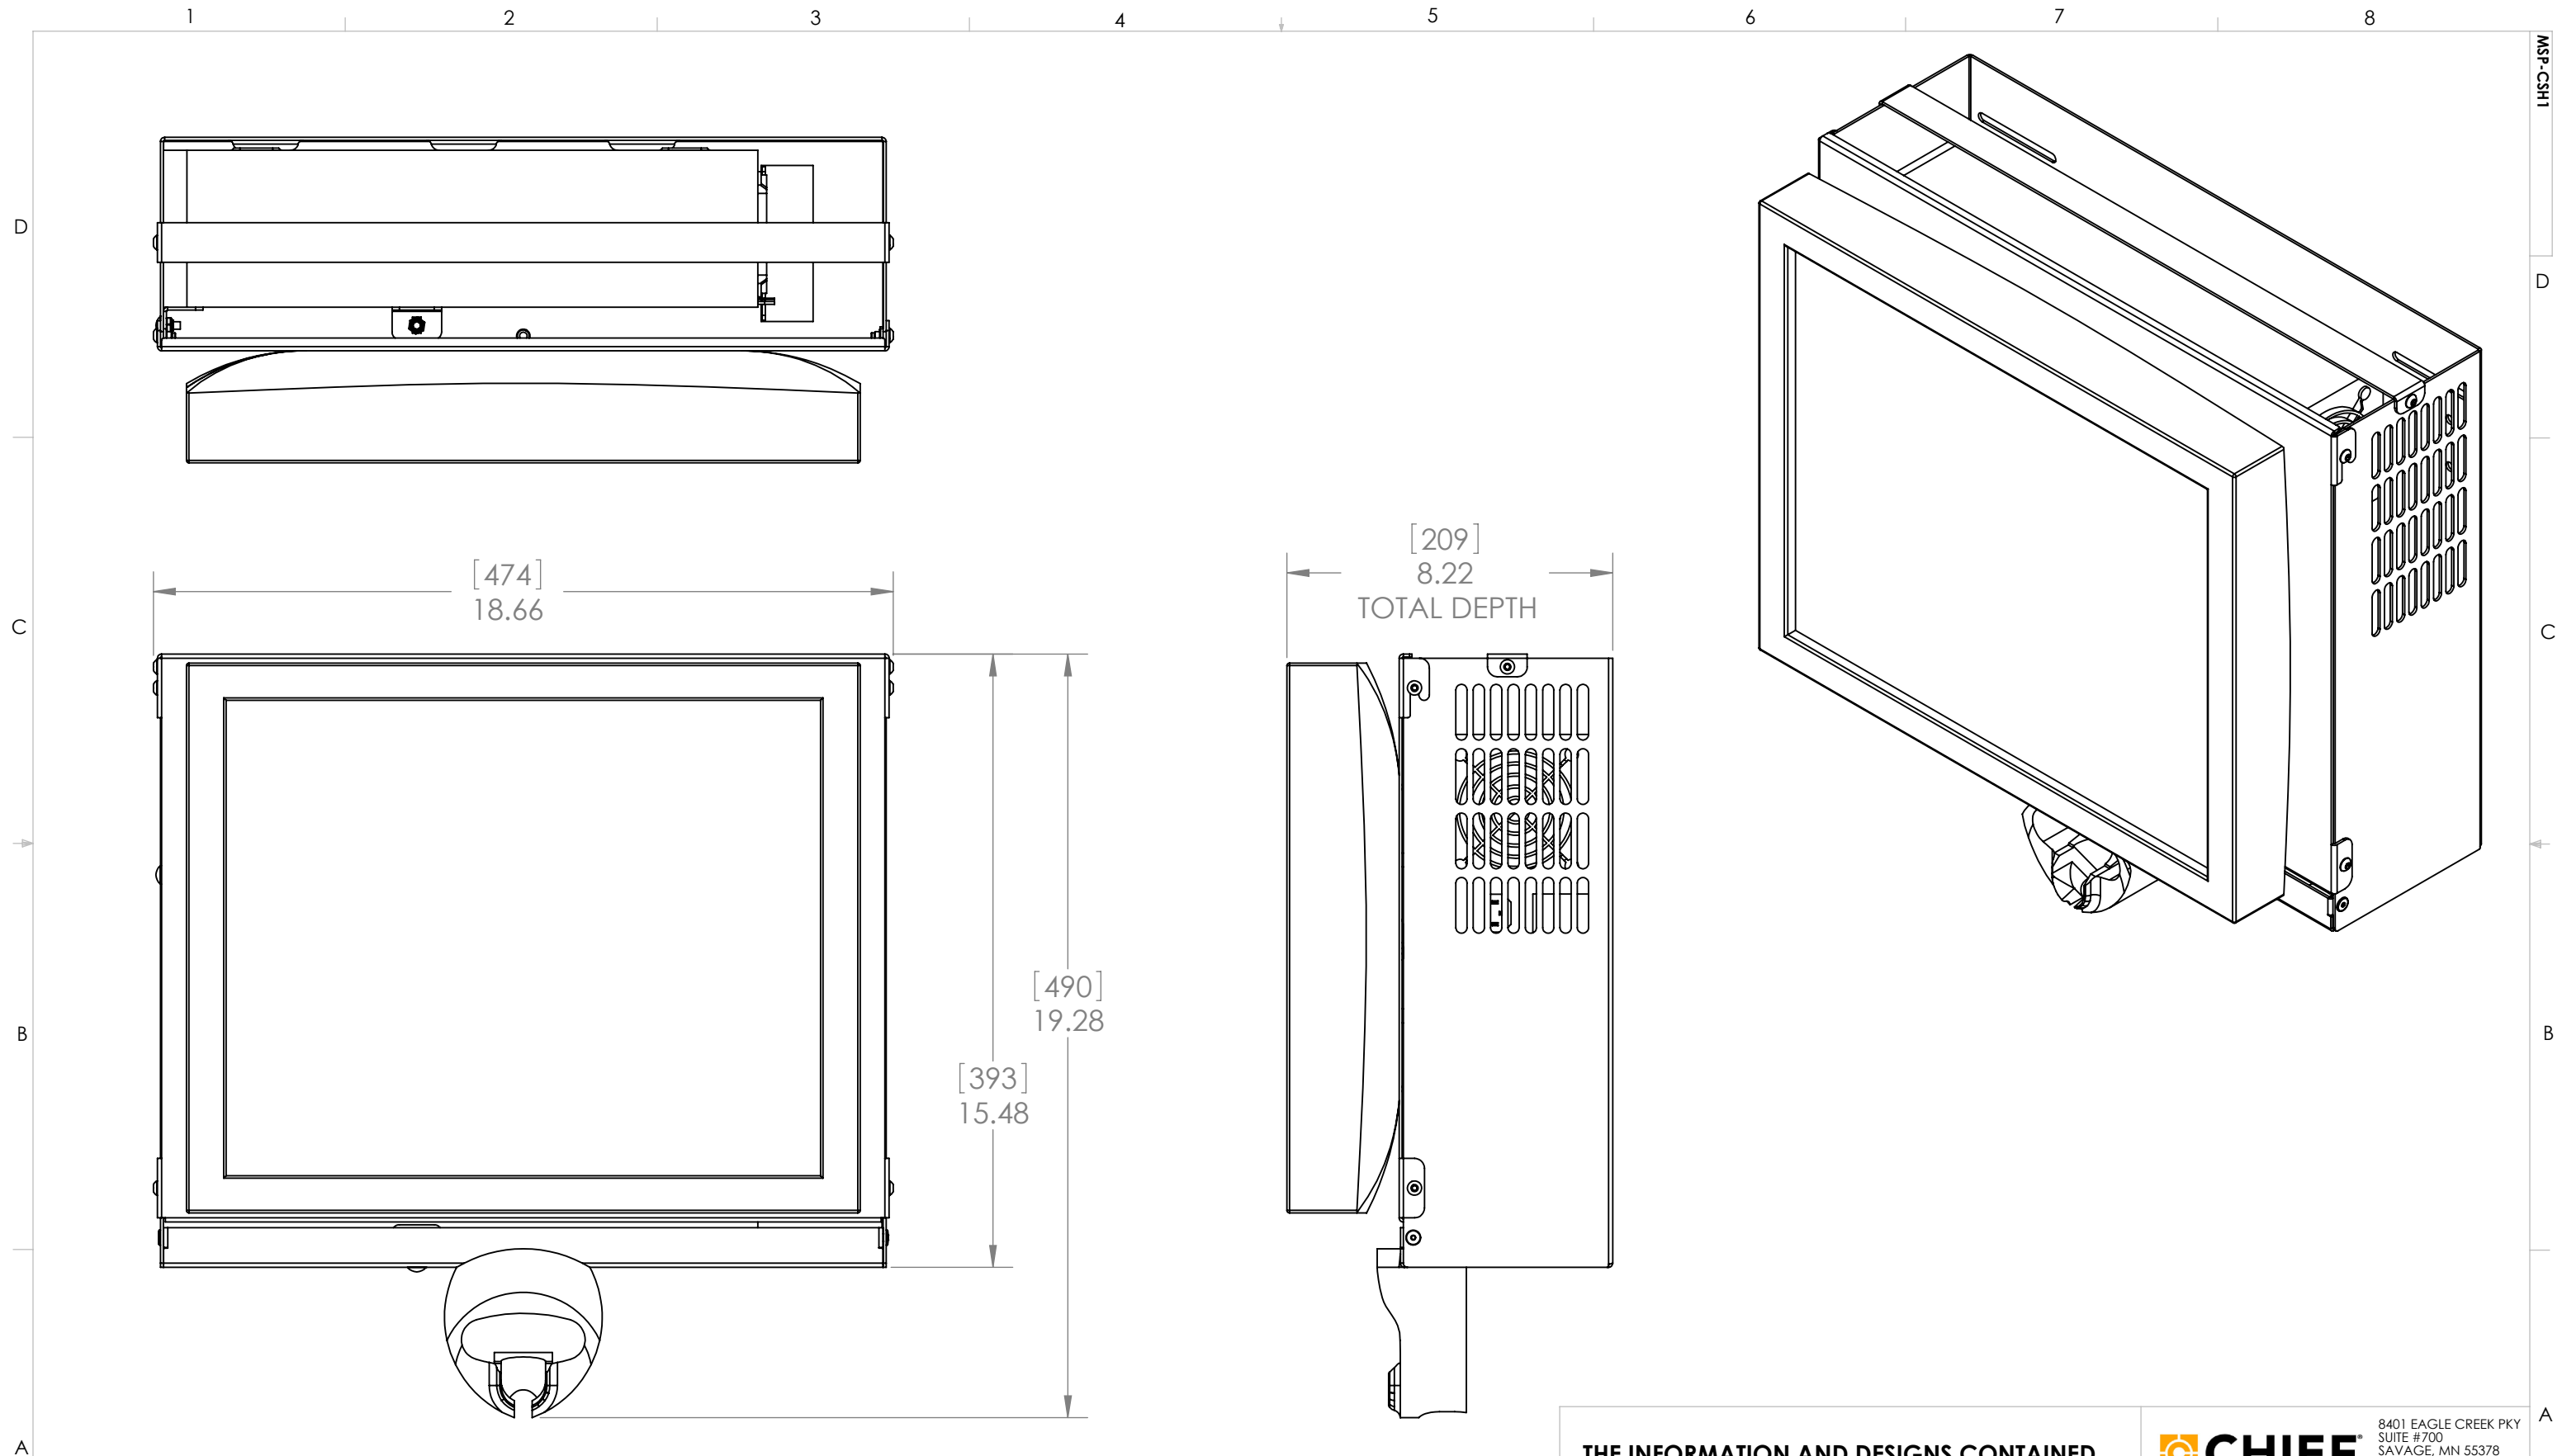

CHIEF MANUFACTURING INC.
MOUNT ORDER NUMBER IS MSP-CSH1
PHONE: 1-800-582-6480

SHEET SCALE = 1:8

THE INFORMATION AND DESIGNS CONTAINED IN THIS DRAWING ARE CONFIDENTIAL AND THE PROPRIETARY PROPERTY OF CHIEF MFG., INC. NEITHER THIS DESIGN NOR ANY INFORMATION CONTAINED IN THIS DRAWING MAY BE REPRODUCED OR DISCLOSED TO OTHERS WITHOUT THE EXPRESS WRITTEN CONSENT OF CHIEF MFG., INC.

8401 EAGLE CREEK PKY
SUITE #700
SAVAGE, MN 55378
PHONE: 952-894-6280
FAX: 877-894-6918

TITLE
CUSTOMER PRINT
MSP-CSH1

SIZE | DWG. NO.
B | MSP-CSH1