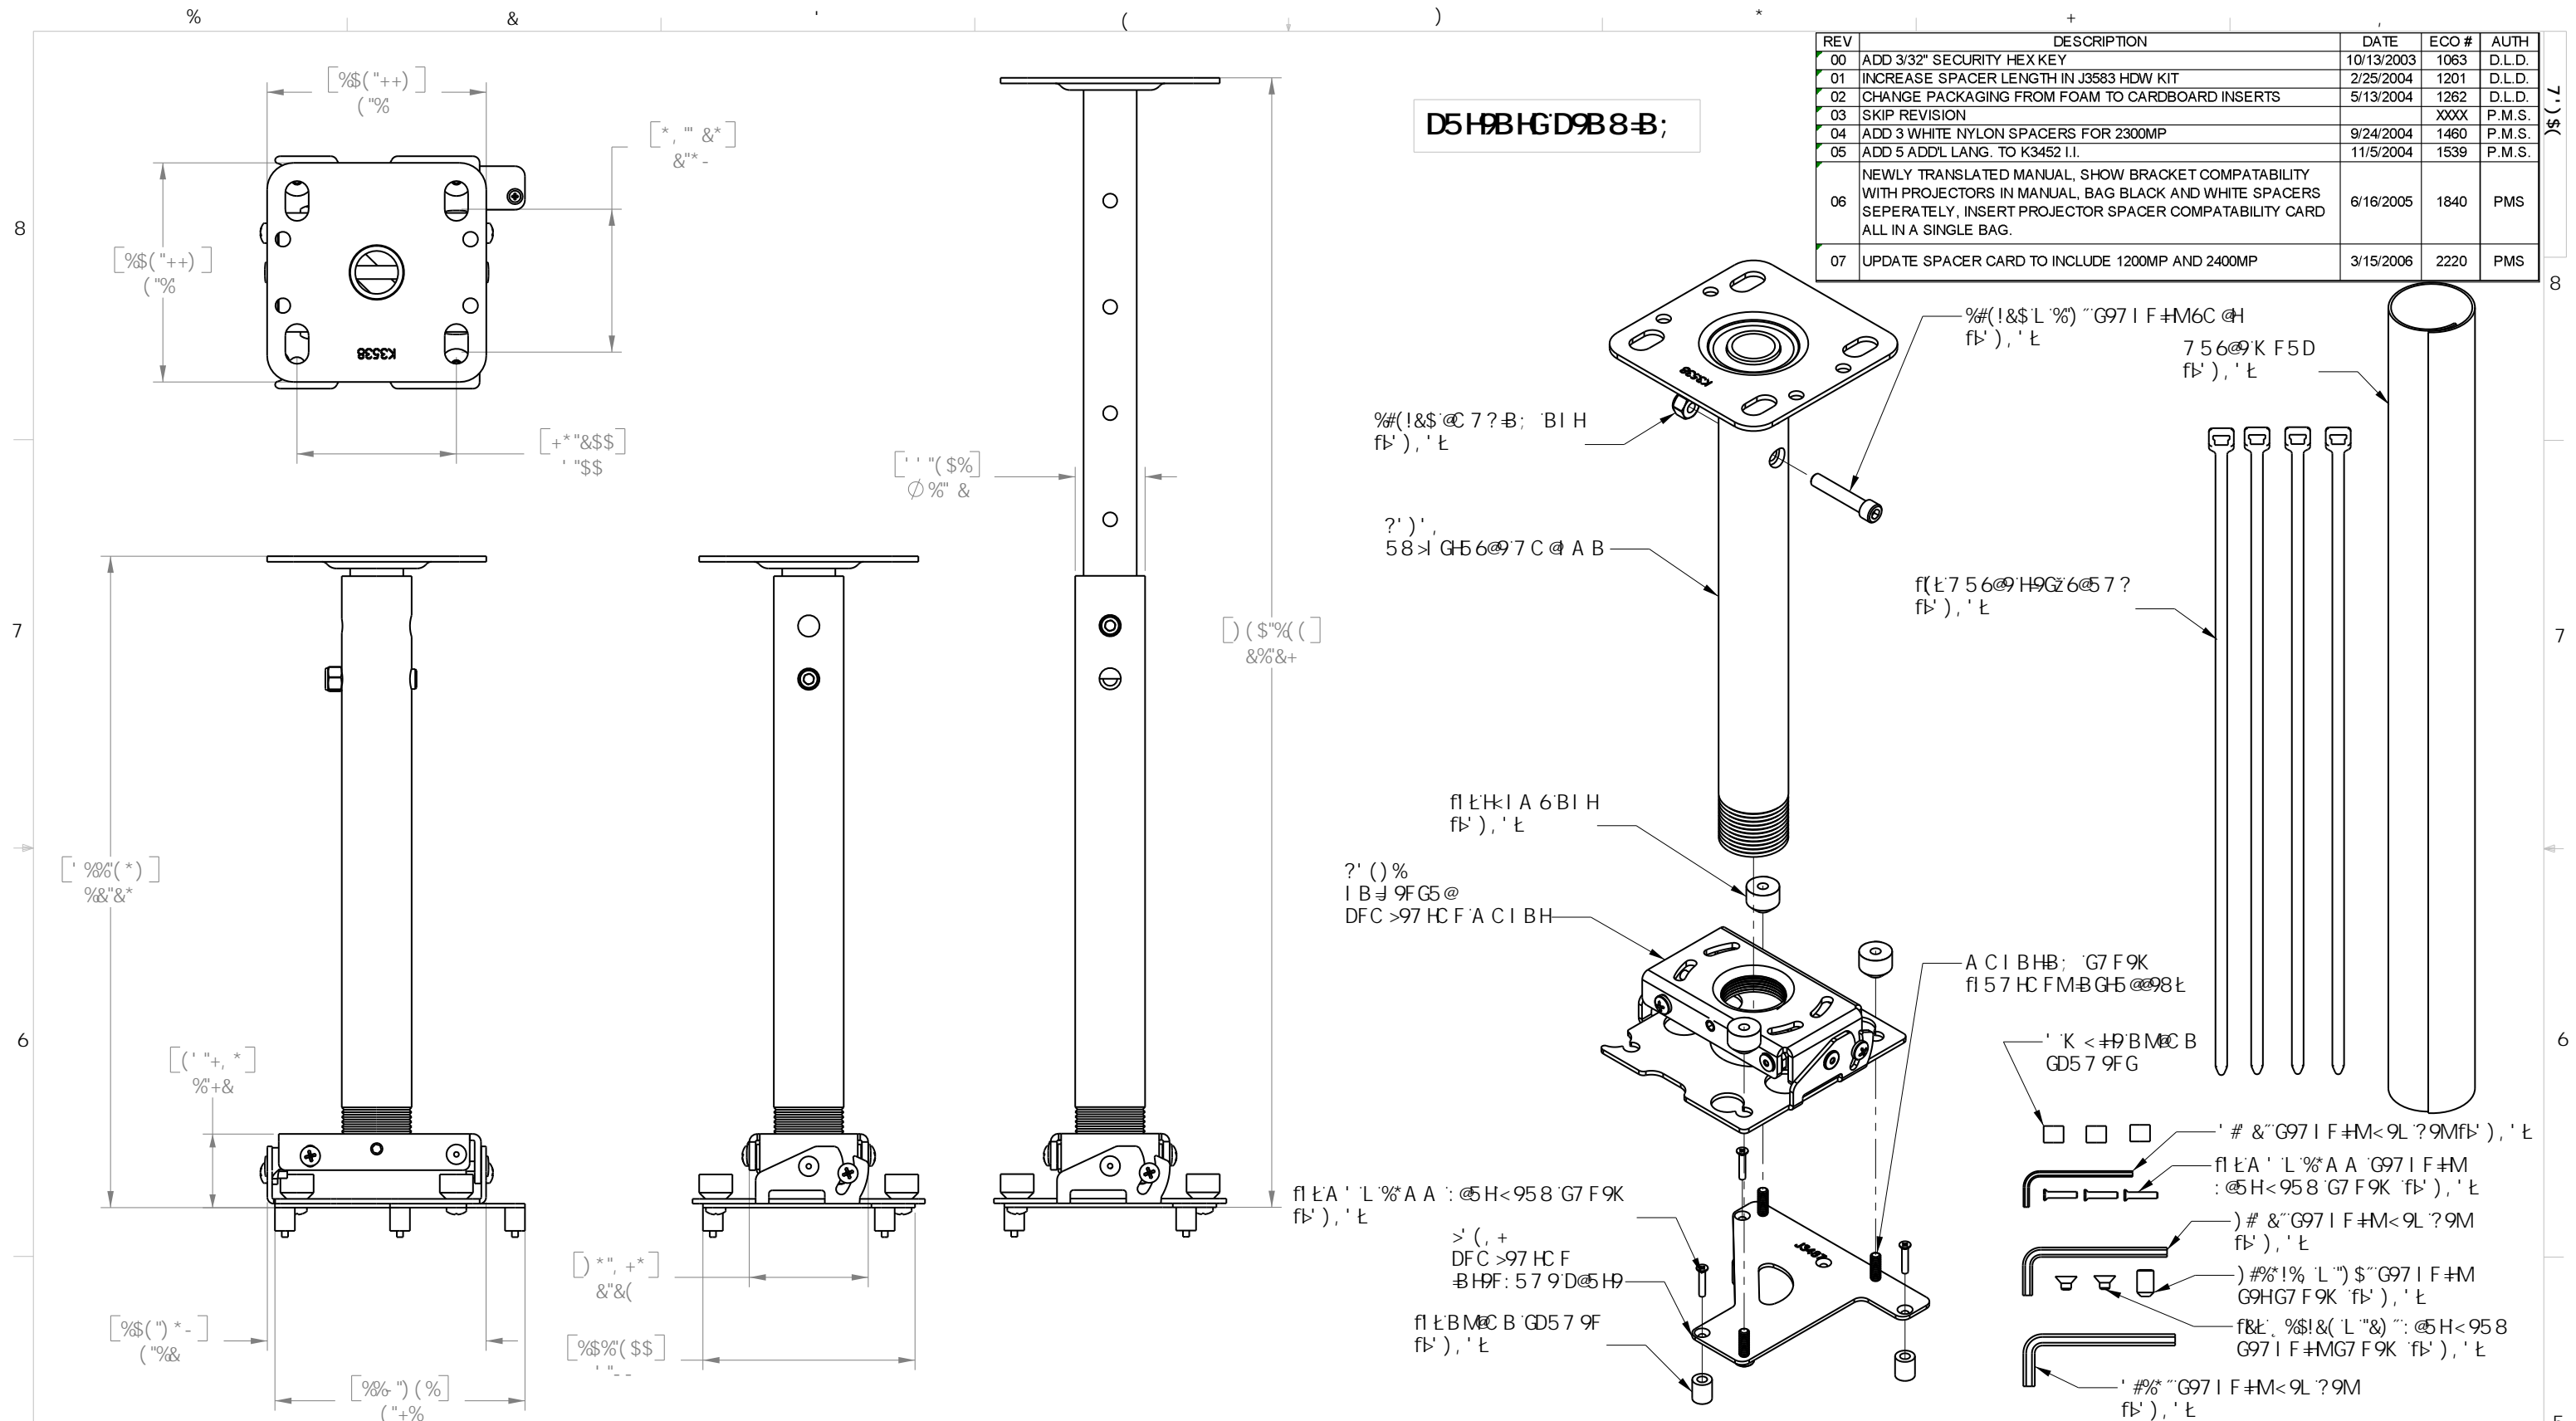

REV	DESCRIPTION	DATE	ECO #	AUTH
00	ADD 3/32" SECURITY HEX KEY	10/13/2003	1063	D.L.D.
01	INCREASE SPACER LENGTH IN J3583 HDW KIT	2/25/2004	1201	D.L.D.
02	CHANGE PACKAGING FROM FOAM TO CARDBOARD INSERTS	5/13/2004	1262	D.L.D.
03	SKIP REVISION		XXXX	P.M.S.
04	ADD 3 WHITE NYLON SPACERS FOR 2300MP	9/24/2004	1460	P.M.S.
05	ADD 5 ADD'L LANG. TO K3452 I.I.	11/5/2004	1539	P.M.S.
06	NEWLY TRANSLATED MANUAL, SHOW BRACKET COMPATABILITY WITH PROJECTORS IN MANUAL, BAG BLACK AND WHITE SPACERS SEPERATELY, INSERT PROJECTOR SPACER COMPATABILITY CARD ALL IN A SINGLE BAG.	6/16/2005	1840	PMS
07	UPDATE SPACER CARD TO INCLUDE 1200MP AND 2400MP	3/15/2006	2220	PMS

D5H9BHG'D9B8-B;

5
%" I G9 7 5 6 @ H 9 G H C ' G 9 7 I F 9 7 5 6 @ G H C ' 9 L H F € F ' C : ' D 9 ' f C D H C B 5 @ "
& " 7 5 6 @ K F 5 D . " 7 I H H C ' @ 9 B ; H : 5 : H F ' G 9 H H B ; ' 7 C @ A B ' < 9 < < H
" " 5 B 8 ' K F 5 D ' 5 F C I B 8 ' 7 C @ A B ' H C ' < 8 9 7 5 6 @ G F C I H 9 8 ' 5 @ C B ;
" " 9 L H F € F ' C : ' 7 C @ A B ' f C D H C B 5 @ "
" " " G 9 7 I F # M < 5 F 8 K 5 F 9 . ' F 9 D @ 5 7 9 G 5 B B 8 5 F 8 : 5 G H 9 B 9 F G K # k ' G 9 7 I F # M
" " < 5 F 8 K 5 F 9 : C F ' 5 8 8 H C B 5 @ G 9 7 I F # M f C D H C B 5 @ " ' F 9 E I ' F 9 G
" " F 9 A C J 5 @ C : ' f & L : 5 7 H C F M B G H 5 @ 9 8 ' A C I B H B ; ' G 7 F 9 K ' G 5 B 8 '
" " G 9 7 I F # B ; ' I B # 9 F G 5 @ A C I B H K # k ' f & L ; % $! & (' L " &) " G 9 7 I F # M G 7 F 9 K ' G
(" " B 7 @ 8 9 G ? ' ( ) & ' B G 5 @ 5 H C B ' B G F I 7 H C B G "

H: # 8 5 B : @ 9 D F C > 9 7 H C B
H 9 - B : C F A 5 H C B ' 5 B 8 ' 8 9 G > B G 7 C B H 5 - B 9 8
B ' H - G 8 F 5 K - B ; ' 5 F 9 7 C B : 8 9 B H 5 @ 5 B 8 ' H 9
D F C D F - 9 B F M D F C D 9 F H M C : ' 7 < - 9 : ' A : ; ' Z - B 7 "
B 9 H 9 F ' H - G 8 9 G > B ' B C F ' 5 B M B : C F A 5 H C B
7 C B H 5 - B 9 8 - B ' H - G 8 F 5 K - B ; ' A 5 M 6 9
F 9 D F C 8 I 7 9 8 ' C F ' 8 - G 7 @ G 9 8 ' H C ' C H 9 F G
K # k C I H H ' 9 9 L D F 9 G G K F # H B ' 7 C B G 9 B H C :
7 < - 9 : ' A : ; ' Z - B 7 "

H: # 8 5 B : @ 9 D F C > 9 7 H C B	OL " L L Q 8 A 9 B G C B G 5 F 9 - B a a " L L L 8 A 9 B G C B G 5 F 9 - B " B 7 < 9 G	7 5 8 : 9 8 9 5 H 8 8 F 5 K - B : 2 B C B C H A 5 B I 5 @ M L D 8 5 H 9		7 < - 9 : A 5 B I : 5 7 H F - B ; Z - B 7 "
	I B @ G G C H ' 9 F K ' 4 9 B C H 9 8 " H C @ 9 F 5 B 7 9 G 5 F 9 "	8 5 H 9	$ - # / + # $'	% $ $ < - K M % G 2 G H 7 " $ $ 1 G 5 J 5 : 9 2 A B)) " + D -) @ . - (! * & $ 1 : . + , - (! - %
8 A ' G 5 B 8 H C @ 9 F 5 B 7 9 G D 9 F 5 G A 9 M ( ) ! % - : (A 5 H F - 5 @	OL " Q " " " - &) a a " " L " " " " - % $ $ OL " L " Q " " " - +) a a " " L L " " " - " $ " $ OL " L L " Q " " " - &) a a " " L L L " " " - " % $ $ OL " L L L " Q " " " - % a a " " L L L L " " " - " $ $	8 9 G > B 9 F	" 8 " @ 8 "	H H 9 9 ? # 1 B # 9 F G 5 @ D F C > 9 7 H C F ' A C I B H 8 9 @ % $ $ A D # 8 % $ $ A D # & & $ $ A D # & ' $ $ A D # ' % $ $ A D # & $ $ A D # ' $ $ A D (% $ $ A D
G 9 9 H 5 6 @	5 B ; I @ F . - " $ $ ' f i	F 9 G D 9 B ;	" 8 " @ 8 "	G 9 7 " B K : " B C "
B # 5	G F : 5 7 9 : B G < . % @	G < 9 9 H % C : %	6	F 9 J "