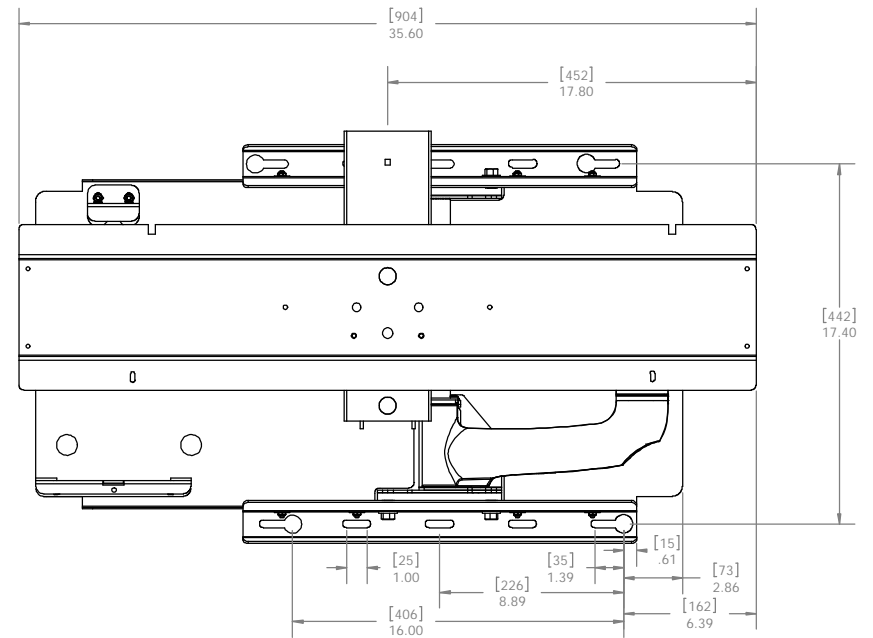

Tilted Down

Tilted Up

CHIEF MANUFACTURING INC.
MOUNT ORDER NUMBER IS MSP-POL1-Tech
PHONE: 1-800-582-6480

SHEET SCALE = 1:6

THE INFORMATION AND DESIGNS CONTAINED IN THIS DRAWING ARE CONFIDENTIAL AND THE PROPRIETARY PROPERTY OF CHIEF MFG., INC. NEITHER THIS DESIGN NOR ANY INFORMATION CONTAINED IN THIS DRAWING MAY BE REPRODUCED OR DISCLOSED TO OTHERS WITHOUT THE EXPRESS WRITTEN CONSENT OF CHIEF MFG., INC.

TITLE
CUSTOMER PRINT
MSP-POL1-Tech

SIZE DWG. NO.
B MSP-POL1-Tech

MSP-POL1-Tech

D

C

B

A

D

C

B

A

1

2

3

4

5

6

7

8

1

2

3

4

5

6

7

8