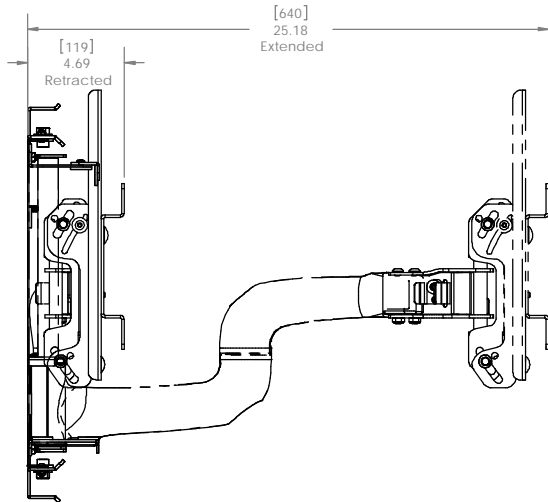

Tilted Down

Tilted Up

CHIEF MANUFACTURING INC.
MOUNT ORDER NUMBER IS MSP-POL1-Tech
PHONE: 1-800-582-6480

SHEET SCALE = 1:6

THE INFORMATION AND DESIGNS CONTAINED IN THIS DRAWING ARE CONFIDENTIAL AND THE PROPRIETARY PROPERTY OF CHIEF MFG., INC. NEITHER THIS DESIGN NOR ANY INFORMATION CONTAINED IN THIS DRAWING MAY BE REPRODUCED OR DISCLOSED TO OTHERS WITHOUT THE EXPRESS WRITTEN CONSENT OF CHIEF MFG., INC.

TITLE
CUSTOMER PRINT
MSP-POL1-Tech

SIZE DWG. NO.
B MSP-POL1-Tech

MSP-POL1-Tech

D

C

B

A

D

C

B

A

1

2

3

4

5

6

7

8

1

2

3

4

5

6

7

8