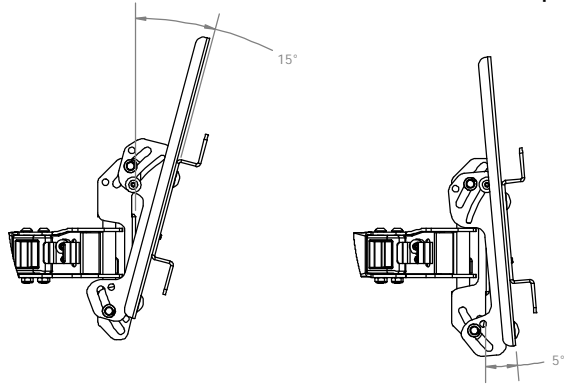

Tilted Down

Tilted Up

CHIEF MANUFACTURING INC.
MOUNT ORDER NUMBER IS MSP-POL1-Tech
PHONE: 1-800-582-6480

SHEET SCALE = 1:6

THE INFORMATION AND DESIGNS CONTAINED IN THIS DRAWING ARE CONFIDENTIAL AND THE PROPRIETARY PROPERTY OF CHIEF MFG., INC. NEITHER THIS DESIGN NOR ANY INFORMATION CONTAINED IN THIS DRAWING MAY BE REPRODUCED OR DISCLOSED TO OTHERS WITHOUT THE EXPRESS WRITTEN CONSENT OF CHIEF MFG., INC.

TITLE
CUSTOMER PRINT
MSP-POL1-Tech

SIZE DWG. NO.
B MSP-POL1-Tech

MSP-POL1-Tech

D

C

B

A

D

C

B

A

1

2

3

4

5

6

7

8

1

2

3

4

5

6

7

8