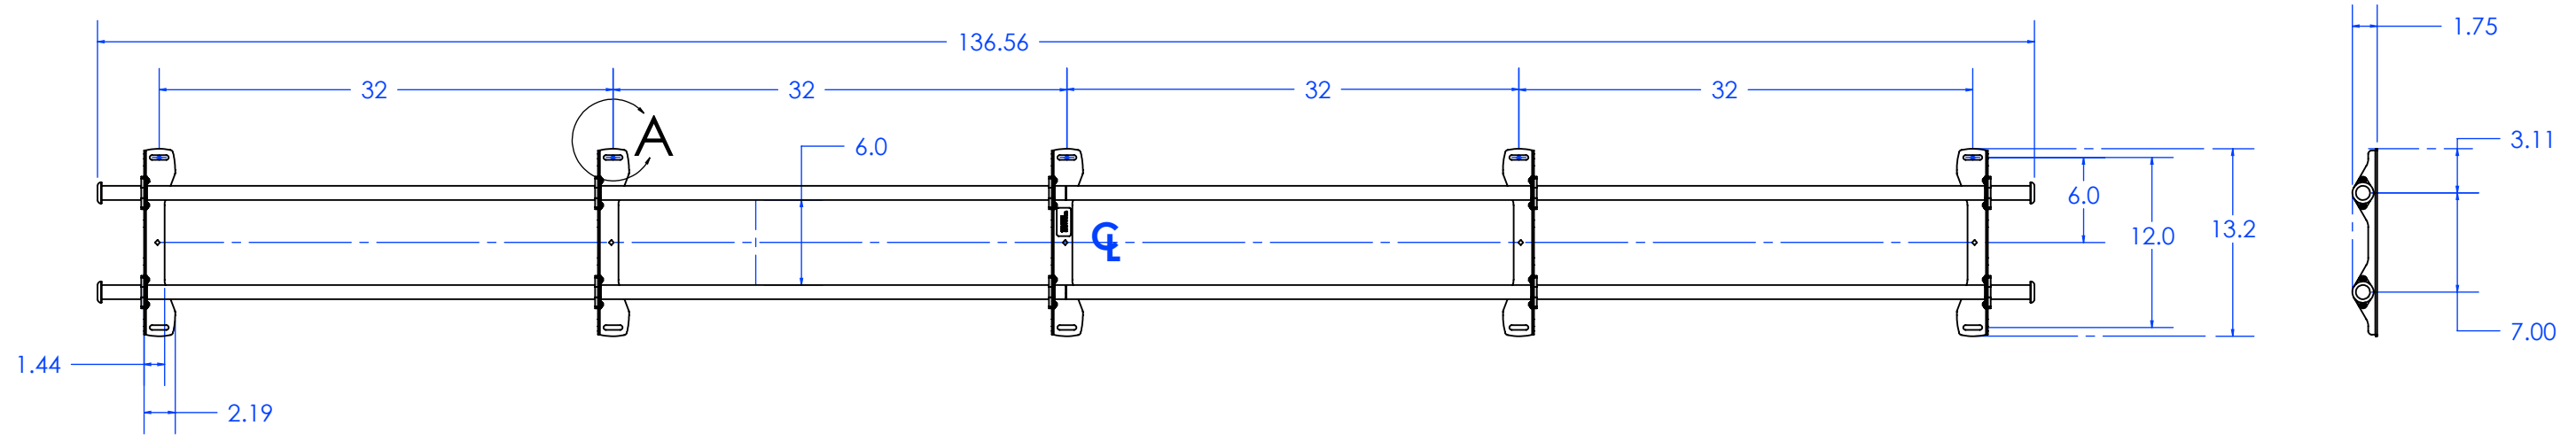

DETAIL A

EVENLY SPACE ALL UPRIGHTS

CHIEF MANUFACTURING INC.
MOUNT ORDER NUMBER IS MSP-YM4
PHONE: 1-800-582-6480

THE INFORMATION AND DESIGNS CONTAINED IN THIS DRAWING ARE CONFIDENTIAL AND THE PROPRIETARY PROPERTY OF CHIEF MFG., INC. NEITHER THIS DESIGN NOR ANY INFORMATION CONTAINED IN THIS DRAWING MAY BE REPRODUCED OR DISCLOSED TO OTHERS WITHOUT THE EXPRESS WRITTEN CONSENT OF CHIEF MFG., INC.

CHIEF MANUFACTURING, INC.
 8401 EAGLE CREEK PKWY STE. 700, SAVAGE, MN 55378
 1.800.582.6480 * FAX 1.877.894.6918

TITLE

MSP-YM4