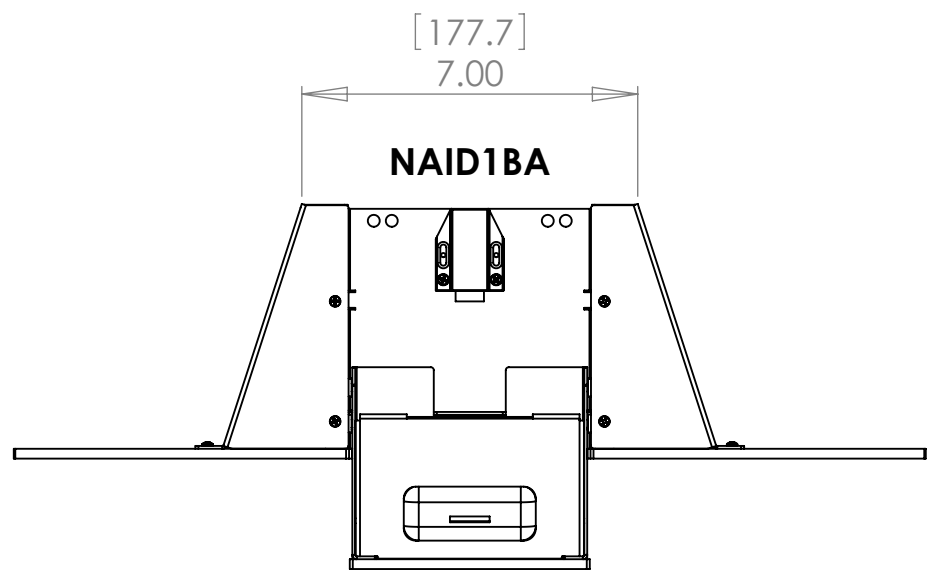

NAID1BA COMES WITH GLOBAL USB 5V POWER SUPPLY
& IPOD DOCK WITH REMOTE

NAID1BA,NADMP1BA

CHIEF CHIEF MANUFACTURING INC.
MOUNT ORDER NUMBER IS NAID1BA,NADMP1BA
PHONE: 1-800-582-6480

SHEET SCALE = 1:4

THE INFORMATION AND DESIGNS CONTAINED IN THIS DRAWING ARE CONFIDENTIAL AND THE PROPRIETARY PROPERTY OF MILESTONE AV TECHNOLOGIES NEITHER THIS DESIGN NOR ANY INFORMATION CONTAINED IN THIS DRAWING MAY BE REPRODUCED OR DISCLOSED TO OTHERS WITHOUT THE EXPRESS WRITTEN CONSENT OF MILESTONE AV TECHNOLOGIES.

CHIEF
8401 EAGLE CREEK PKY
SUITE #700
SAVAGE, MN 55378
PHONE: 952-894-6280
FAX: 877-894-6918

TITLE
**CUSTOMER PRINT
NAID1BA,NADMP1BA**

SIZE DWG. NO.
B NAID1BA,NADMP1BA