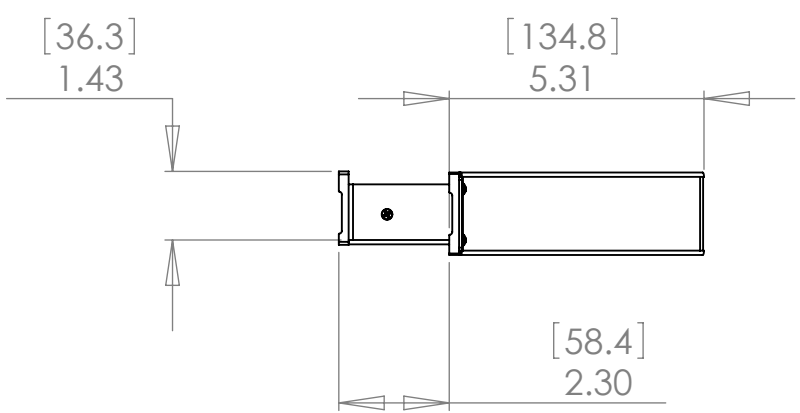

NAID1BA COMES WITH GLOBAL USB 5V POWER SUPPLY
& IPOD DOCK WITH REMOTE

NAID1BA,NADMP1BA

CHIEF CHIEF MANUFACTURING INC.
MOUNT ORDER NUMBER IS NAID1BA,NADMP1BA
PHONE: 1-800-582-6480

SHEET SCALE = 1:4

THE INFORMATION AND DESIGNS CONTAINED IN THIS DRAWING ARE CONFIDENTIAL AND THE PROPRIETARY PROPERTY OF MILESTONE AV TECHNOLOGIES NEITHER THIS DESIGN NOR ANY INFORMATION CONTAINED IN THIS DRAWING MAY BE REPRODUCED OR DISCLOSED TO OTHERS WITHOUT THE EXPRESS WRITTEN CONSENT OF MILESTONE AV TECHNOLOGIES.

CHIEF
8401 EAGLE CREEK PKY
SUITE #700
SAVAGE, MN 55378
PHONE: 952-894-6280
FAX: 877-894-6918

TITLE
**CUSTOMER PRINT
NAID1BA,NADMP1BA**

SIZE DWG. NO.
B NAID1BA,NADMP1BA