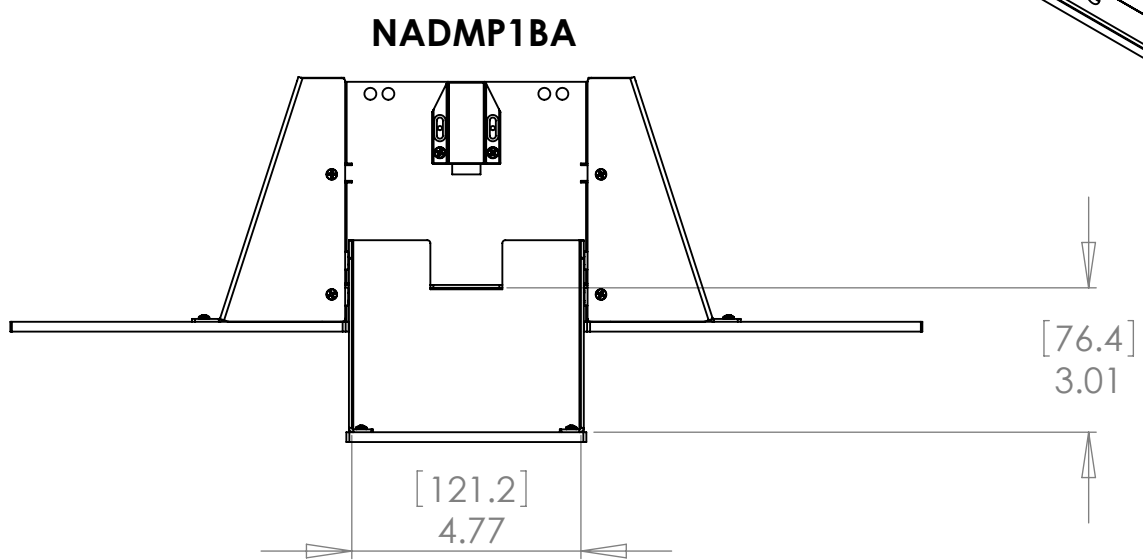

NAID1BA COMES WITH GLOBAL USB 5V POWER SUPPLY
& IPOD DOCK WITH REMOTE

NAID1BA,NADMP1BA

CHIEF CHIEF MANUFACTURING INC.
MOUNT ORDER NUMBER IS NAID1BA,NADMP1BA
PHONE: 1-800-582-6480

SHEET SCALE = 1:4

THE INFORMATION AND DESIGNS CONTAINED IN THIS DRAWING ARE CONFIDENTIAL AND THE PROPRIETARY PROPERTY OF MILESTONE AV TECHNOLOGIES NEITHER THIS DESIGN NOR ANY INFORMATION CONTAINED IN THIS DRAWING MAY BE REPRODUCED OR DISCLOSED TO OTHERS WITHOUT THE EXPRESS WRITTEN CONSENT OF MILESTONE AV TECHNOLOGIES.

CHIEF
8401 EAGLE CREEK PKY
SUITE #700
SAVAGE, MN 55378
PHONE: 952-894-6280
FAX: 877-894-6918

TITLE
**CUSTOMER PRINT
NAID1BA,NADMP1BA**

SIZE DWG. NO.
B NAID1BA,NADMP1BA