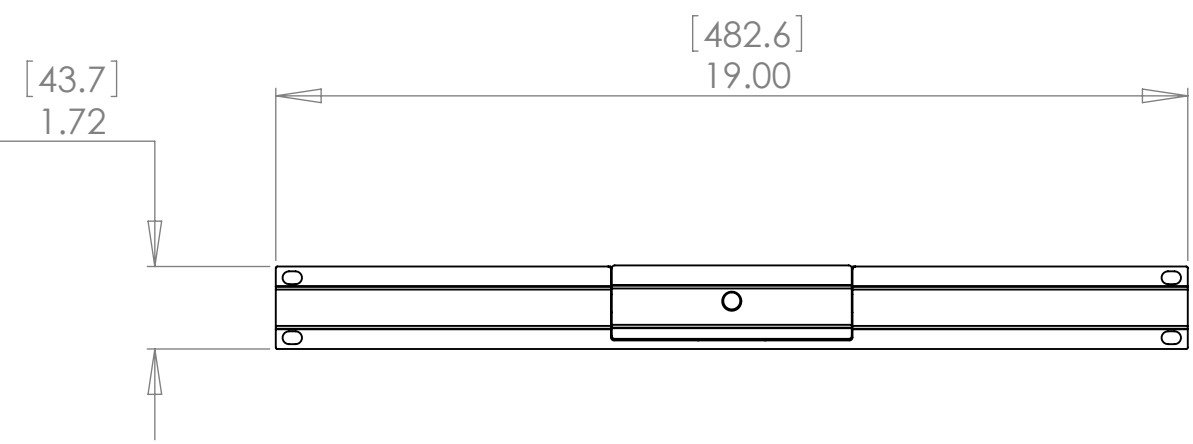

NAID1BA COMES WITH GLOBAL USB 5V POWER SUPPLY
& IPOD DOCK WITH REMOTE

NAID1BA,NADMP1BA

CHIEF CHIEF MANUFACTURING INC.
MOUNT ORDER NUMBER IS NAID1BA,NADMP1BA
PHONE: 1-800-582-6480

SHEET SCALE = 1:4

THE INFORMATION AND DESIGNS CONTAINED IN THIS DRAWING ARE CONFIDENTIAL AND THE PROPRIETARY PROPERTY OF MILESTONE AV TECHNOLOGIES NEITHER THIS DESIGN NOR ANY INFORMATION CONTAINED IN THIS DRAWING MAY BE REPRODUCED OR DISCLOSED TO OTHERS WITHOUT THE EXPRESS WRITTEN CONSENT OF MILESTONE AV TECHNOLOGIES.

CHIEF
8401 EAGLE CREEK PKY
SUITE #700
SAVAGE, MN 55378
PHONE: 952-894-6280
FAX: 877-894-6918

TITLE
**CUSTOMER PRINT
NAID1BA,NADMP1BA**

SIZE DWG. NO.
B NAID1BA,NADMP1BA