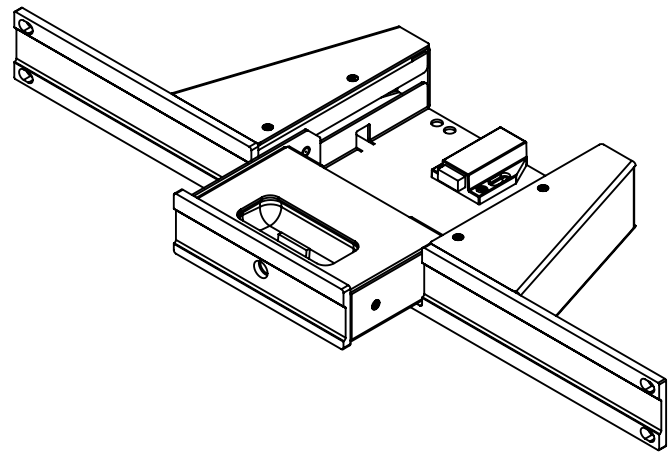

NAID1BA COMES WITH GLOBAL USB 5V POWER SUPPLY
& IPOD DOCK WITH REMOTE

NAID1BA,NADMP1BA

CHIEF CHIEF MANUFACTURING INC.
MOUNT ORDER NUMBER IS NAID1BA,NADMP1BA
PHONE: 1-800-582-6480

SHEET SCALE = 1:4

THE INFORMATION AND DESIGNS CONTAINED IN THIS DRAWING ARE CONFIDENTIAL AND THE PROPRIETARY PROPERTY OF MILESTONE AV TECHNOLOGIES NEITHER THIS DESIGN NOR ANY INFORMATION CONTAINED IN THIS DRAWING MAY BE REPRODUCED OR DISCLOSED TO OTHERS WITHOUT THE EXPRESS WRITTEN CONSENT OF MILESTONE AV TECHNOLOGIES.