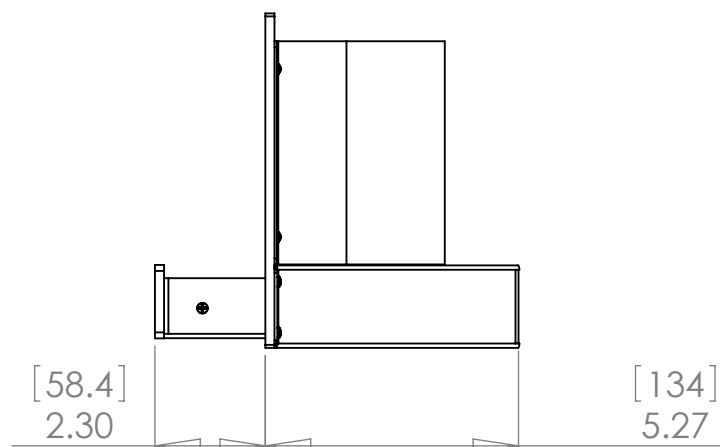

NAID4BA COMES WITH GLOBAL 5V USB POWER SUPPLY & IPOD DOCK WITH REMOTE

D
C
B
A

NAID4BA, NADMP4BA
D
C
B
A

CHIEF CHIEF MANUFACTURING INC.
MOUNT ORDER NUMBER IS NAID4BA, NADMP4BA
PHONE: 1-800-582-6480

SHEET SCALE = 1:4