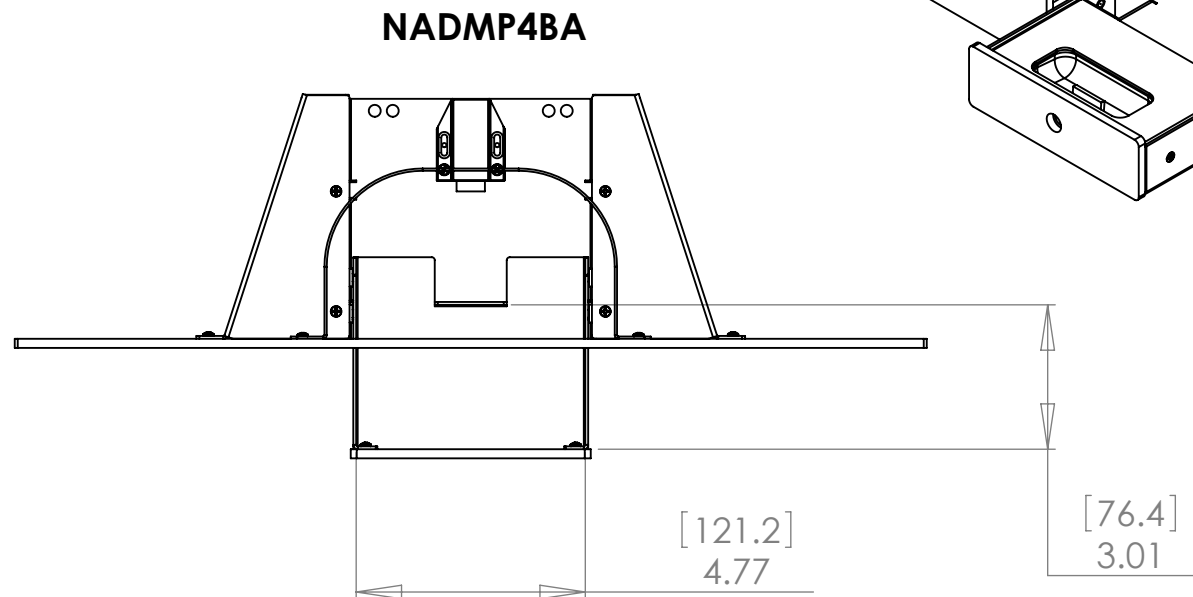

NAID4BA COMES WITH GLOBAL 5V USB POWER SUPPLY & IPOD DOCK WITH REMOTE

D
C
B
A

NAID4BA, NADMP4BA
D
C
B
A

CHIEF CHIEF MANUFACTURING INC.
MOUNT ORDER NUMBER IS NAID4BA, NADMP4BA
PHONE: 1-800-582-6480

SHEET SCALE = 1:4