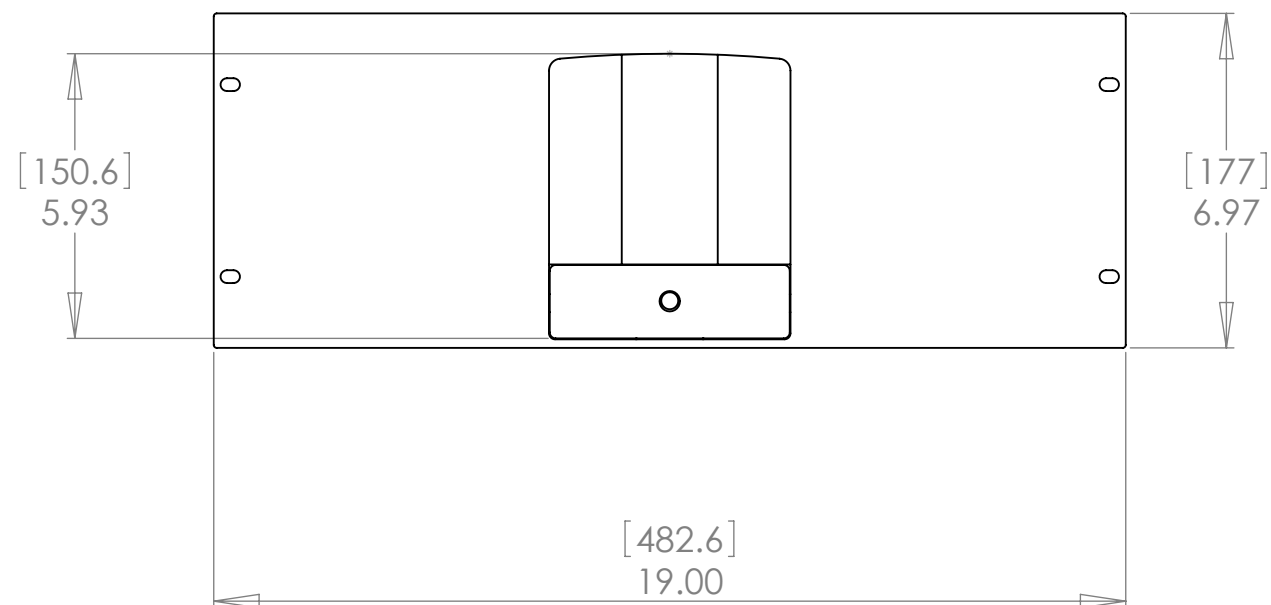

NAID4BA COMES WITH GLOBAL 5V USB POWER SUPPLY & IPOD DOCK WITH REMOTE

D
C
B
A

NAID4BA, NADMP4BA
D
C
B
A

CHIEF CHIEF MANUFACTURING INC.
MOUNT ORDER NUMBER IS NAID4BA, NADMP4BA
PHONE: 1-800-582-6480

SHEET SCALE = 1:4