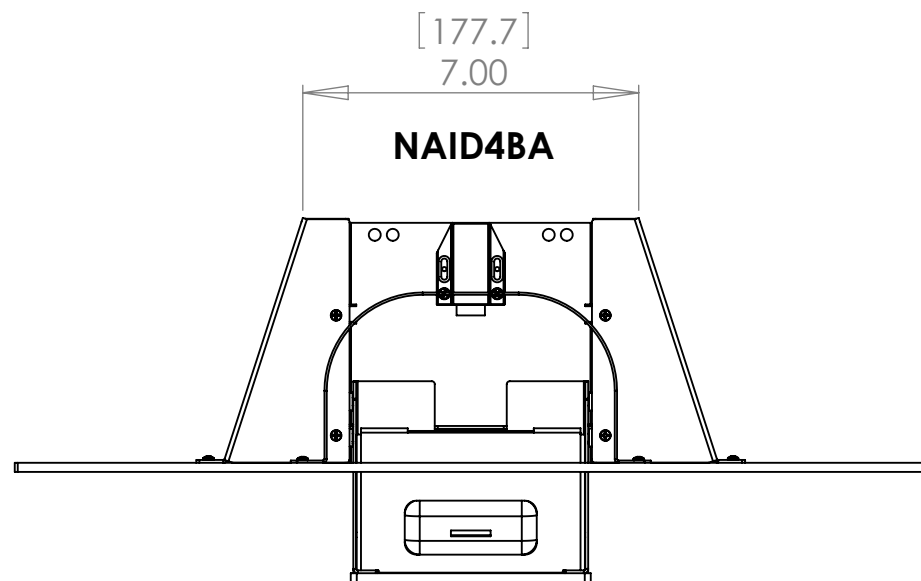

NAID4BA COMES WITH GLOBAL 5V USB POWER SUPPLY & IPOD DOCK WITH REMOTE

D
C
B
A

NAID4BA, NADMP4BA
D
C
B
A

CHIEF CHIEF MANUFACTURING INC.
MOUNT ORDER NUMBER IS NAID4BA, NADMP4BA
PHONE: 1-800-582-6480

SHEET SCALE = 1:4