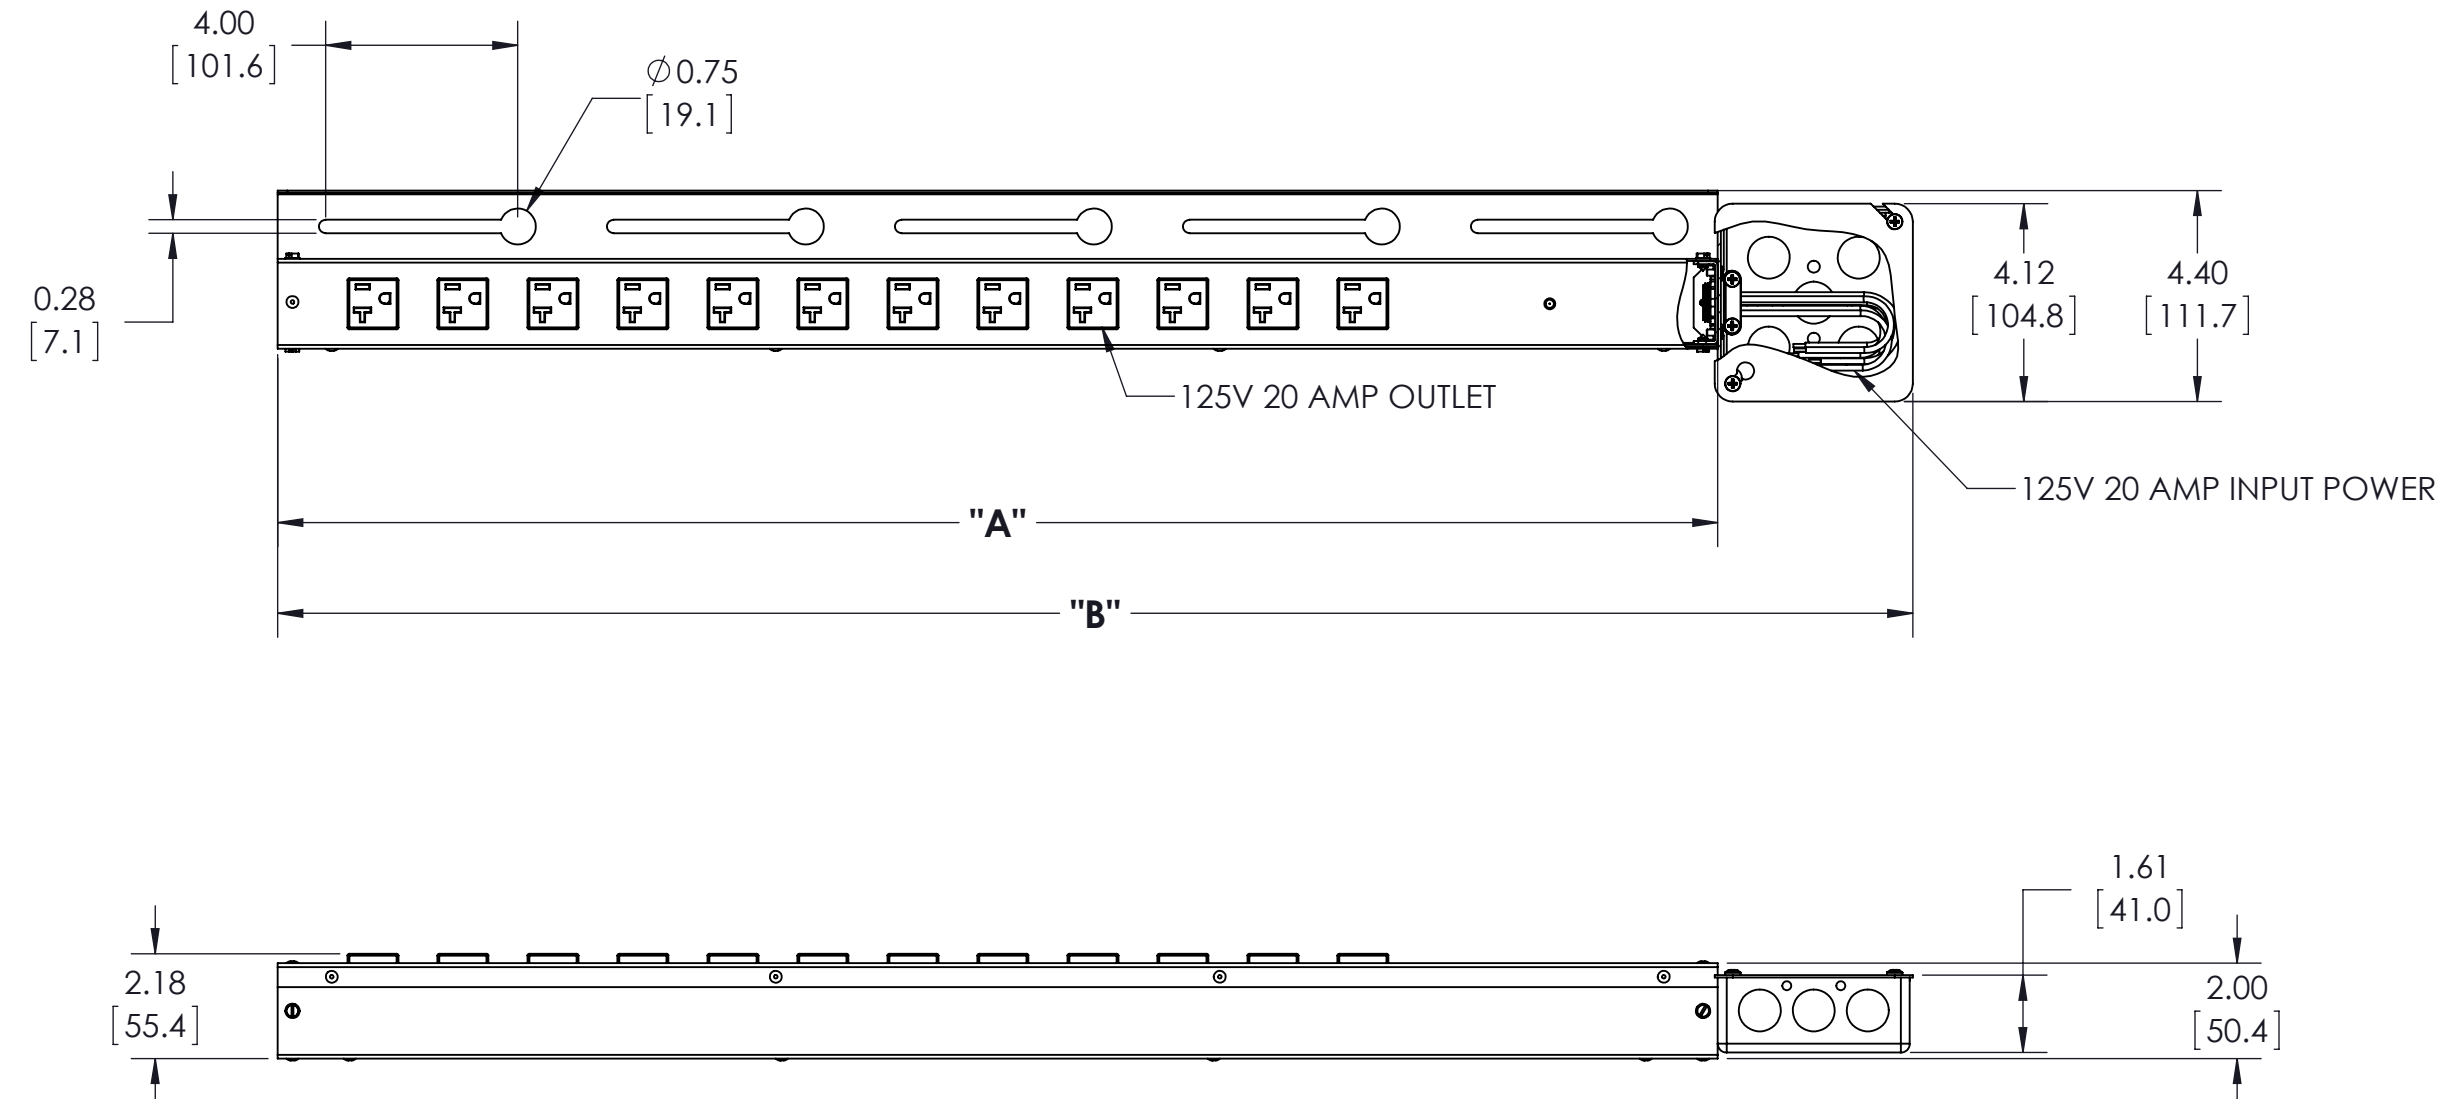

MODEL	CURRENT	NUMBER OF OUTLETS	"A"	"B"
NAPDV06202	20 AMP	6	17.00 [431.8]	21.06 [534.9]
NAPDV12202	20 AMP	12	30.00 [762.0]	34.06 [865.2]
NAPDV18202	20 AMP	18	41.00 [1041.4]	45.06 [1144.5]
NAPDV24202	20 AMP	24	52.25 [1327.2]	56.31 [1430.3]

STATUS 状态: LP 06/07/2012 - RELEASED ON ECO: 500004048

TECH-000069

SYMBOLS 符号
REVISION CHANGE 版本变更 ##
INSPECTION 检验 XXX
ITEM NUMBER 编号 ##
REFERENCE DIM. 参考尺寸 (.XXX)

THE INFORMATION AND DESIGNS CONTAINED IN THIS DRAWING ARE CONFIDENTIAL AND THE PROPRIETARY PROPERTY OF MILESTONE AV TECHNOLOGIES NEITHER THIS DESIGN NOR ANY INFORMATION CONTAINED IN THIS DRAWING MAY BE REPRODUCED OR DISCLOSED TO OTHERS WITHOUT THE EXPRESS WRITTEN CONSENT OF MILESTONE AV TECHNOLOGIES. 本图纸所包含的信息和设计均系 Milestone 机密和知识产权，本图纸所包含的设计和信息在未经 Milestone 允许情况下均不得复制或泄露

CAD GENERATED DRAWING, DO NOT MANUALLY UPDATE. CAD 制作图, 非手工更新
DRAWN BY 绘图者: LRP 6/07/2012
ENG APPROVAL 工程批准: LRP 6/07/2012
MFG APPROVAL 制造批准
QA APPROVAL 品质批准
SHEET 清 1 OF 单 1

milestone AV Technologies 6436 CITY WEST PKWY EDEN PRAIRIE MN, 55344 PHONE: 866-977-3901 FAX: 877-894-6918
DESCRIPTION 描述 POWER STRIP-20A, HARD WIRED
SCALE 比例: 1:4 SIZER 寸 DWG. NO. 图纸编号: B TECH-000069
REV. 修订: 00