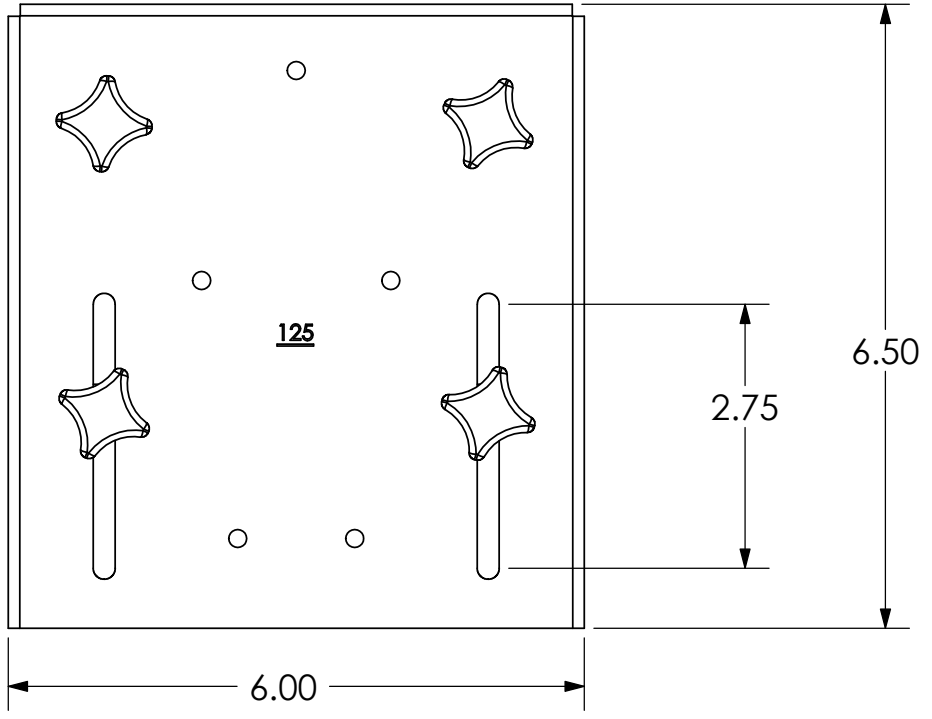

1 2 3 4 5 6 7 8

OFB-168

D
C
B
A

D
C
B
A

CHIEF MANUFACTURING INC.
MOUNT ORDER NUMBER IS OFB-168
PHONE: 1-800-582-6480

**THE INFORMATION AND DESIGNS CONTAINED
IN THIS DRAWING ARE CONFIDENTIAL AND THE
PROPRIETARY PROPERTY OF CHIEF MFG., INC.
NEITHER THIS DESIGN NOR ANY INFORMATION
CONTAINED IN THIS DRAWING MAY BE
REPRODUCED OR DISCLOSED TO OTHERS
WITHOUT THE EXPRESS WRITTEN CONSENT OF
CHIEF MFG., INC.**

	CHIEF MANUFACTURING, INC. <small>8401 EAGLE CREEK PKWY STE. 700, SAVAGE, MN 55378 1.800.582.6480 * FAX 1.877.894.6918</small>
TITLE	CUSTOMER PRINT OFB-168
SIZE	DWG. NO. OFB-168

1 2 3 4 5 6 7 8