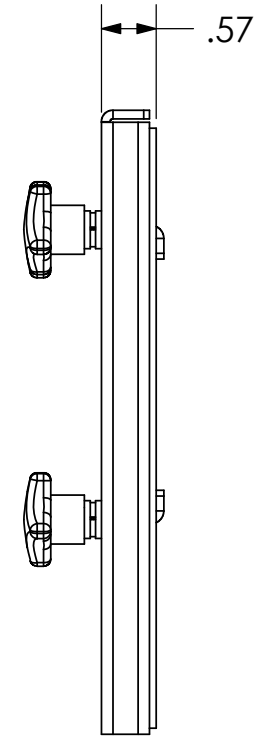

1 2 3 4 5 6 7 8

OFB-168

D
C
B
A

D
C
B
A

CHIEF MANUFACTURING INC.
MOUNT ORDER NUMBER IS OFB-168
PHONE: 1-800-582-6480

**THE INFORMATION AND DESIGNS CONTAINED
IN THIS DRAWING ARE CONFIDENTIAL AND THE
PROPRIETARY PROPERTY OF CHIEF MFG., INC.
NEITHER THIS DESIGN NOR ANY INFORMATION
CONTAINED IN THIS DRAWING MAY BE
REPRODUCED OR DISCLOSED TO OTHERS
WITHOUT THE EXPRESS WRITTEN CONSENT OF
CHIEF MFG., INC.**

	CHIEF MANUFACTURING, INC. <small>8401 EAGLE CREEK PKWY STE. 700, SAVAGE, MN 55378 1.800.582.6480 * FAX 1.877.894.6918</small>
TITLE	CUSTOMER PRINT OFB-168
SIZE	DWG. NO. OFB-168

1 2 3 4 5 6 7 8