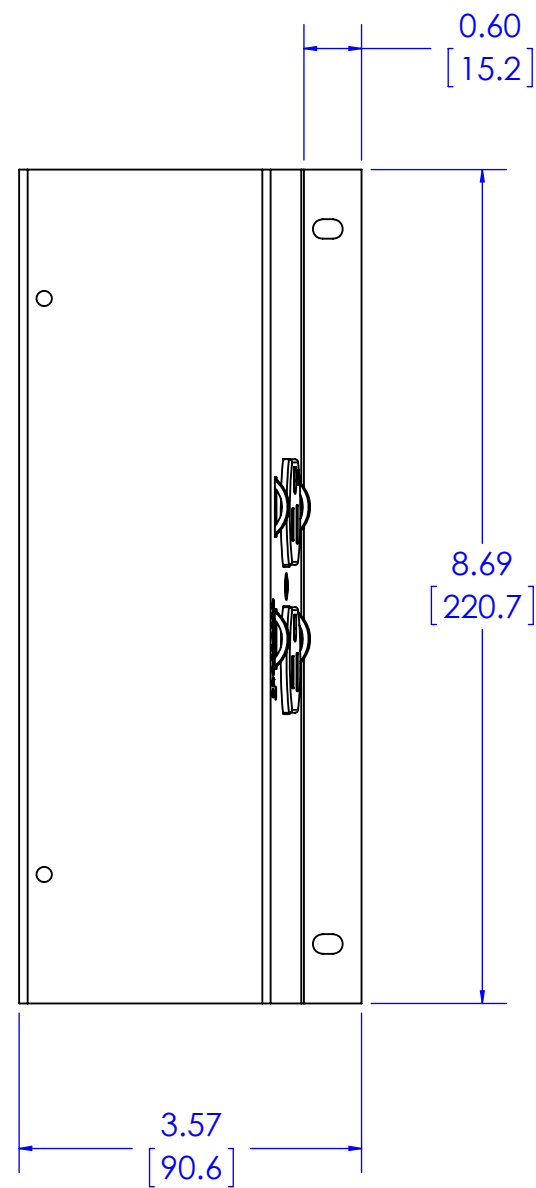

PAC525P2-KIT

PAC526P2-KIT

PAC526P4-KIT

PAC526P6-KIT

AC LINE POWER CONDITIONER 125 V~, 60 Hz, 15 A
4x14 AWG STRANDED WIRE W/ ISOLATED GROUND
SURGE PROTECTION
EMI/RFI FILTERING
POWER CONSUMPTION: <0.5 WATT

THE INFORMATION AND DESIGNS CONTAINED IN THIS DRAWING ARE CONFIDENTIAL AND THE PROPRIETARY PROPERTY OF MILESTONE AV TECHNOLOGIES NEITHER THIS DESIGN NOR ANY INFORMATION CONTAINED IN THIS DRAWING MAY BE REPRODUCED OR DISCLOSED TO OTHERS WITHOUT THE EXPRESS WRITTEN CONSENT OF MILESTONE AV TECHNOLOGIES.

CAD GENERATED DRAWING, DO NOT MANUALLY UPDATE.			6436 CITY WEST PKWY EDEN PRAIRIE MN, 55344 PHONE: 866-977-3901 FAX: 877-894-6918
DRAWN BY	MM	9/8/2015	
ENG APPROVAL			DESCRIPTION
MFG APPROVAL			PAC525/526 RETRO-FIT POWER KITS
QA APPROVAL			MODEL NO.
SHEET 1 OF 5			PAC525/526-KIT SIZE DWG. NO. TECH-000727 REV. 01