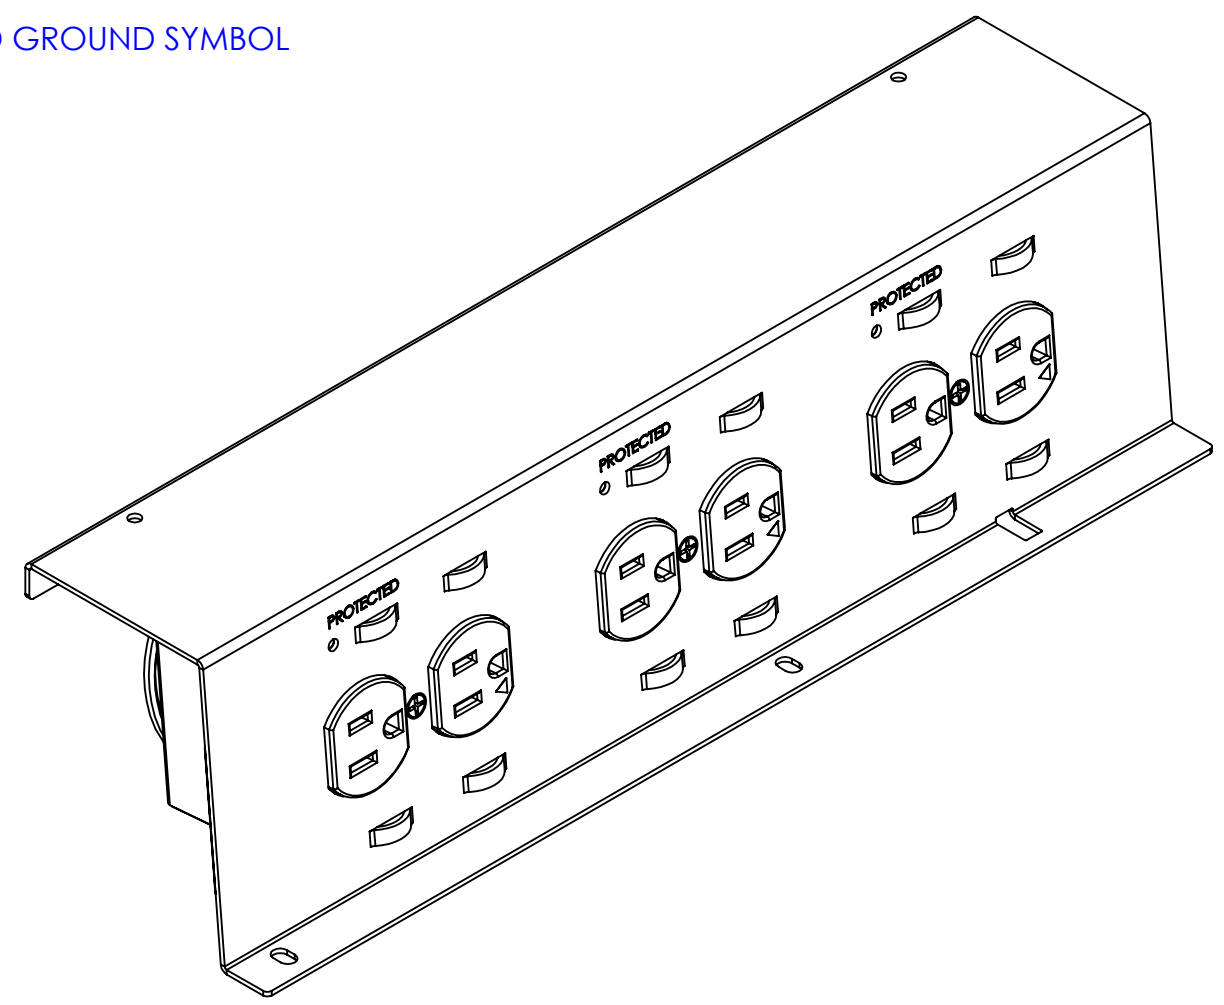

AC LINE POWER CONDITIONER 125 V~, 60 Hz, 15 A
4x14 AWG STRANDED WIRE W/ ISOLATED GROUND
SURGE PROTECTION
EMI/RFI FILTERING
POWER CONSUMPTION: <0.5 WATT

THE INFORMATION AND DESIGNS CONTAINED IN THIS DRAWING ARE CONFIDENTIAL AND THE PROPRIETARY PROPERTY OF MILESTONE AV TECHNOLOGIES NEITHER THIS DESIGN NOR ANY INFORMATION CONTAINED IN THIS DRAWING MAY BE REPRODUCED OR DISCLOSED TO OTHERS WITHOUT THE EXPRESS WRITTEN CONSENT OF MILESTONE AV TECHNOLOGIES.

CAD GENERATED DRAWING, DO NOT MANUALLY UPDATE.			6436 CITY WEST PKWY EDEN PRAIRIE MN, 55344 PHONE: 866-977-3901 FAX: 877-894-6918	
DRAWN BY	MM	9/8/2015		
ENG APPROVAL			DESCRIPTION PAC525/526 RETRO-FIT POWER KITS	
MFG APPROVAL			MODEL NO. PAC525/526-KIT	
QA APPROVAL			SIZE B	DWG. NO. TECH-000727
SHEET 5 OF 5			SCALE 1:2	REV. 01