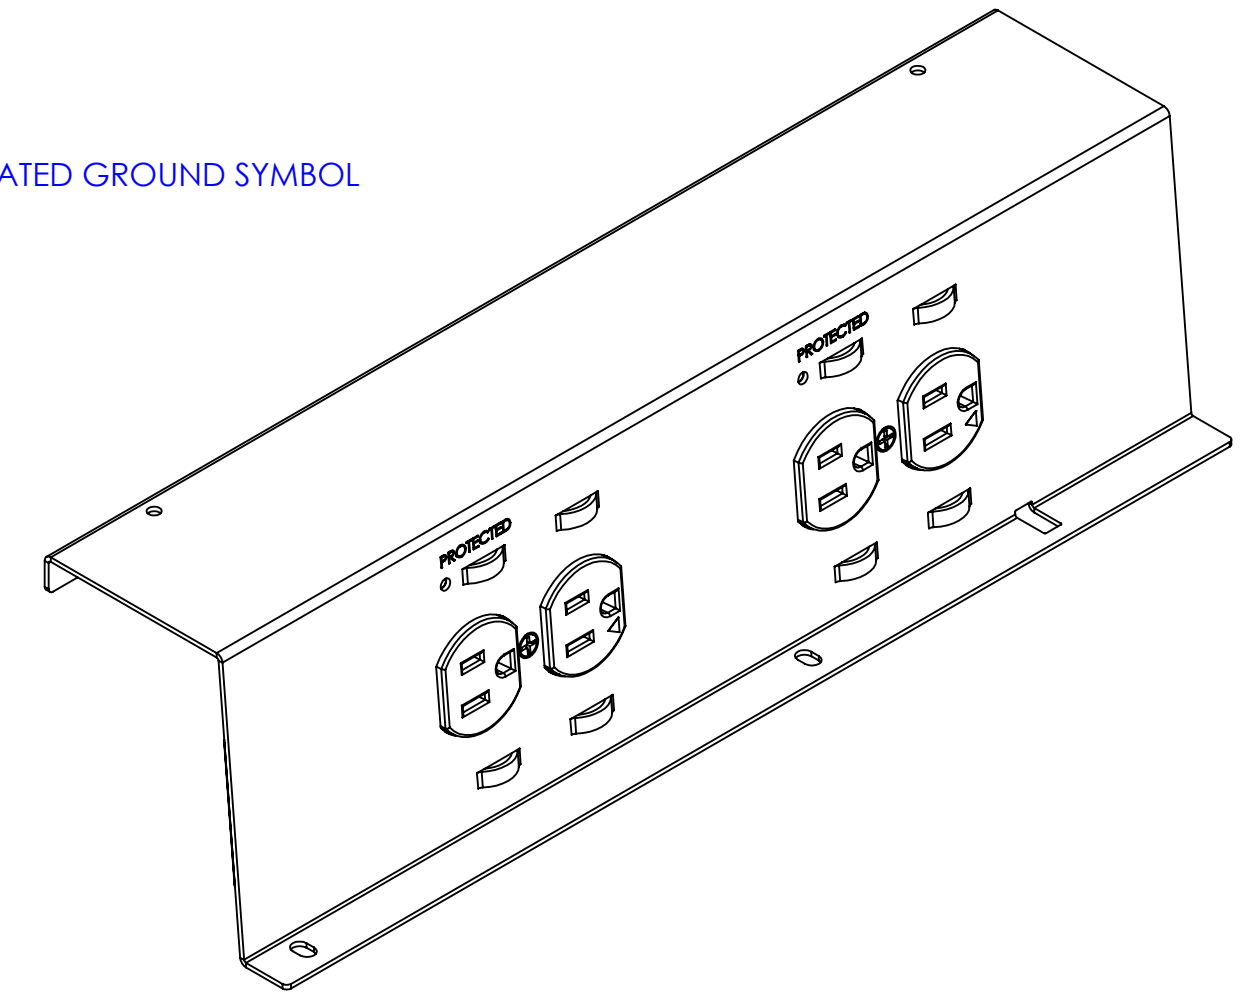

AC LINE POWER CONDITIONER 125 V~, 60 Hz, 15 A
4x14 AWG STRANDED WIRE W/ ISOLATED GROUND
SURGE PROTECTION
EMI/RFI FILTERING
POWER CONSUMPTION: <0.5 WATT

THE INFORMATION AND DESIGNS CONTAINED IN THIS DRAWING ARE CONFIDENTIAL AND THE PROPRIETARY PROPERTY OF MILESTONE AV TECHNOLOGIES NEITHER THIS DESIGN NOR ANY INFORMATION CONTAINED IN THIS DRAWING MAY BE REPRODUCED OR DISCLOSED TO OTHERS WITHOUT THE EXPRESS WRITTEN CONSENT OF MILESTONE AV TECHNOLOGIES.

CAD GENERATED DRAWING, DO NOT MANUALLY UPDATE.			6436 CITY WEST PKWY EDEN PRAIRIE MN, 55344 PHONE: 866-977-3901 FAX: 877-894-6918	
DRAWN BY	MM	9/8/2015		
ENG APPROVAL			DESCRIPTION PAC525/526 RETRO-FIT POWER KITS	
MFG APPROVAL			MODEL NO. PAC525/526-KIT	
QA APPROVAL			SCALE 1:2	SIZE B
SHEET 4 OF 5			DWG. NO. TECH-000727	REV. 01