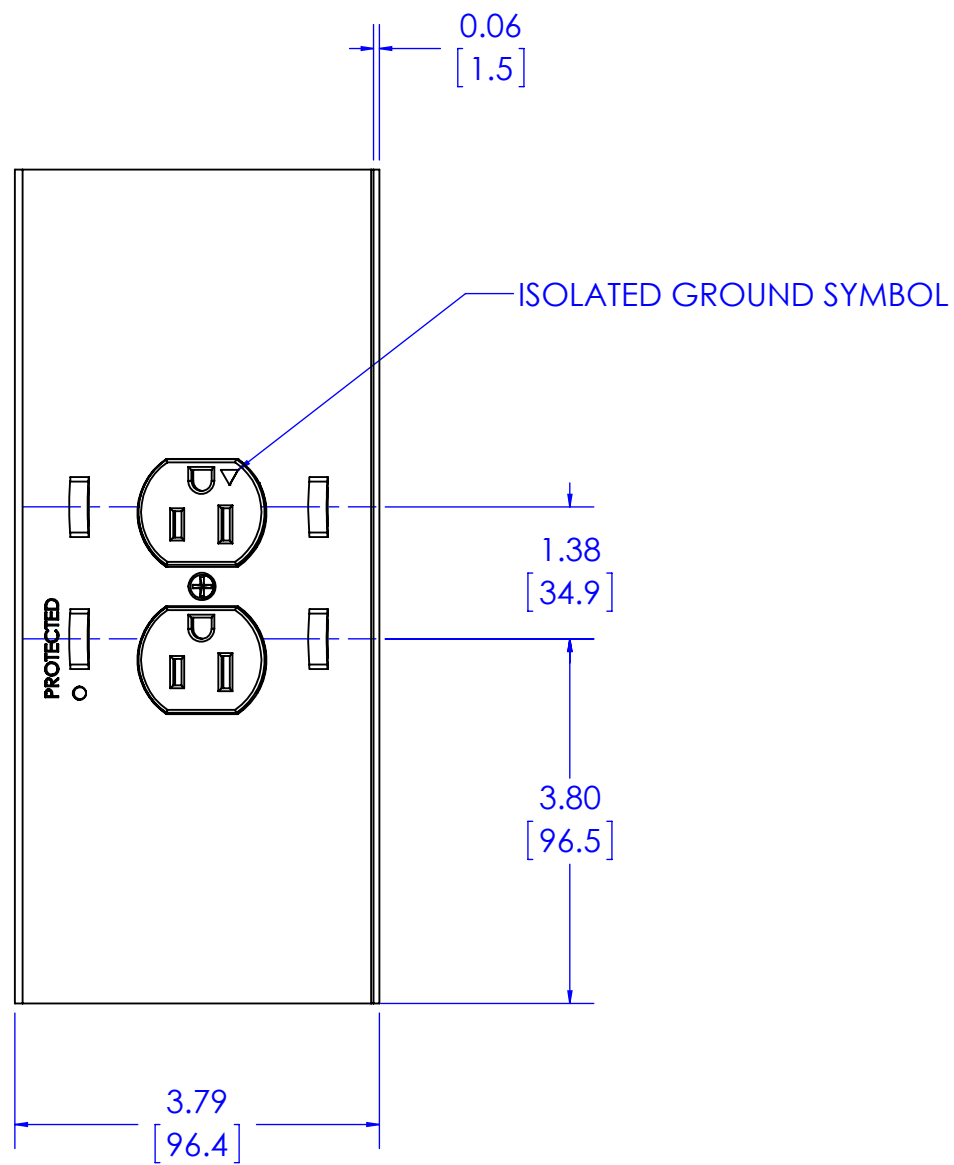

AC LINE POWER CONDITIONER 125 V~, 60 Hz, 15 A

4x14 AWG STRANDED WIRE W/ ISOLATED GROUND

SURGE PROTECTION

EMI/RFI FILTERING

POWER CONSUMPTION: <0.5 WATT

THE INFORMATION AND DESIGNS CONTAINED IN THIS DRAWING ARE CONFIDENTIAL AND THE PROPRIETARY PROPERTY OF MILESTONE AV TECHNOLOGIES NEITHER THIS DESIGN NOR ANY INFORMATION CONTAINED IN THIS DRAWING MAY BE REPRODUCED OR DISCLOSED TO OTHERS WITHOUT THE EXPRESS WRITTEN CONSENT OF MILESTONE AV TECHNOLOGIES.

CAD GENERATED DRAWING, DO NOT MANUALLY UPDATE.			6436 CITY WEST PKWY EDEN PRAIRIE MN, 55344 PHONE: 866-977-3901 FAX: 877-894-6918
DRAWN BY	MM	9/8/2015	
ENG APPROVAL			DESCRIPTION PAC525/526 RETRO-FIT POWER KITS
MFG APPROVAL			MODEL NO. PAC525/526-KIT
QA APPROVAL			SIZE DWG. NO. B TECH-000727
SHEET 2 OF 5			REV. 01