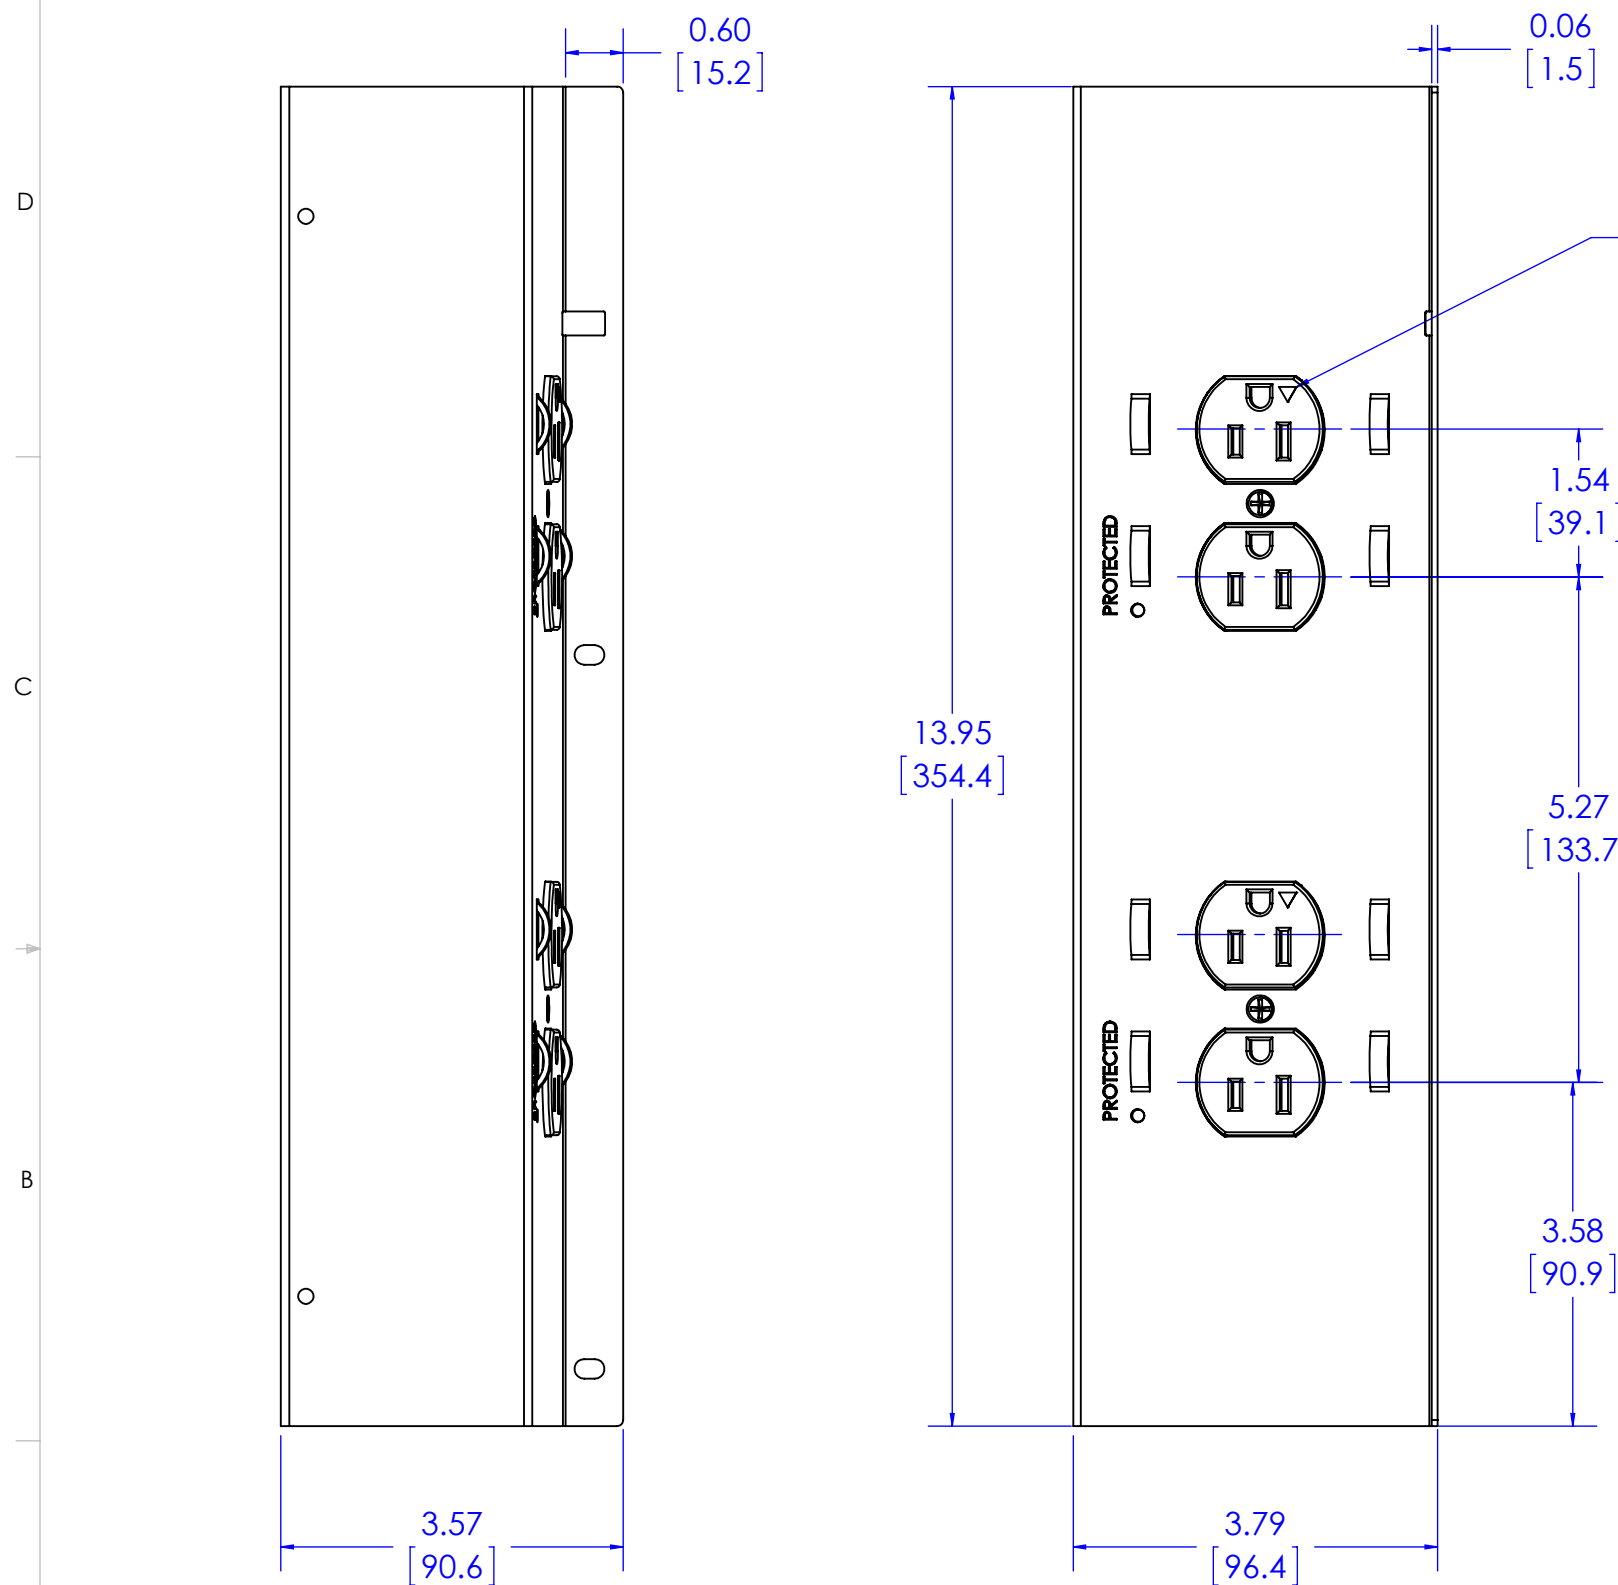

ISOLATED GROUND SYMBOL