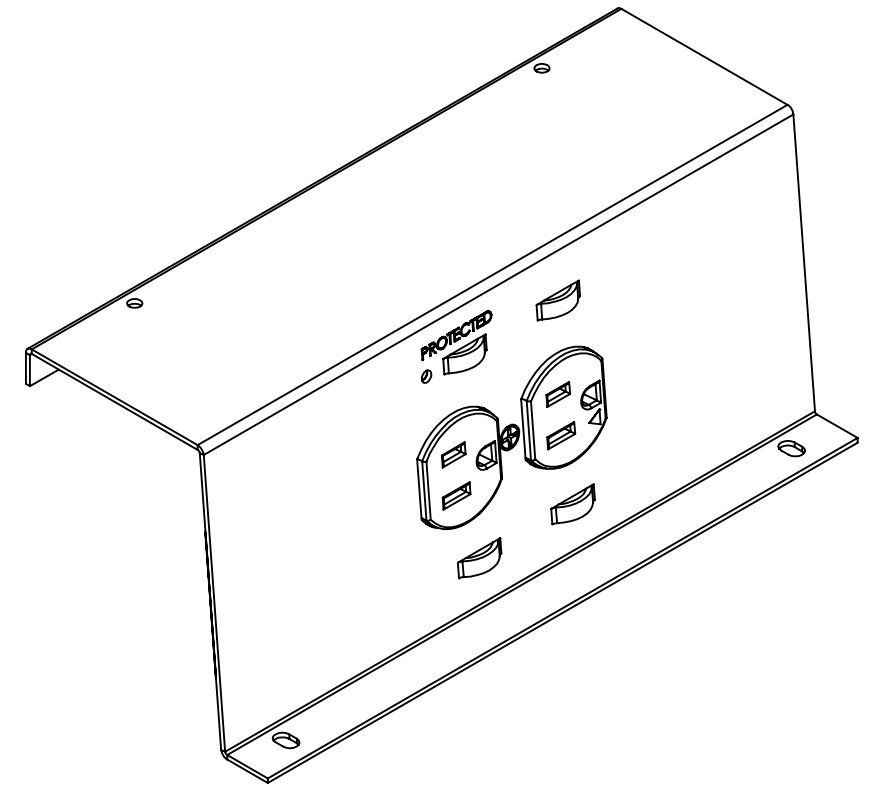

PAC525P2-KIT

PAC526P2-KIT

PAC526P4-KIT

PAC526P6-KIT

AC LINE POWER CONDITIONER 125 V~, 60 Hz, 15 A
4x14 AWG STRANDED WIRE W/ ISOLATED GROUND
SURGE PROTECTION
EMI/RFI FILTERING
POWER CONSUMPTION: <0.5 WATT

THE INFORMATION AND DESIGNS CONTAINED IN THIS DRAWING ARE CONFIDENTIAL AND THE PROPRIETARY PROPERTY OF MILESTONE AV TECHNOLOGIES NEITHER THIS DESIGN NOR ANY INFORMATION CONTAINED IN THIS DRAWING MAY BE REPRODUCED OR DISCLOSED TO OTHERS WITHOUT THE EXPRESS WRITTEN CONSENT OF MILESTONE AV TECHNOLOGIES.

AC LINE POWER CONDITIONER 125 V~, 60 Hz, 15 A

4x14 AWG STRANDED WIRE W/ ISOLATED GROUND

SURGE PROTECTION

EMI/RFI FILTERING

POWER CONSUMPTION: <0.5 WATT

THE INFORMATION AND DESIGNS CONTAINED IN THIS DRAWING ARE CONFIDENTIAL AND THE PROPRIETARY PROPERTY OF MILESTONE AV TECHNOLOGIES NEITHER THIS DESIGN NOR ANY INFORMATION CONTAINED IN THIS DRAWING MAY BE REPRODUCED OR DISCLOSED TO OTHERS WITHOUT THE EXPRESS WRITTEN CONSENT OF MILESTONE AV TECHNOLOGIES.