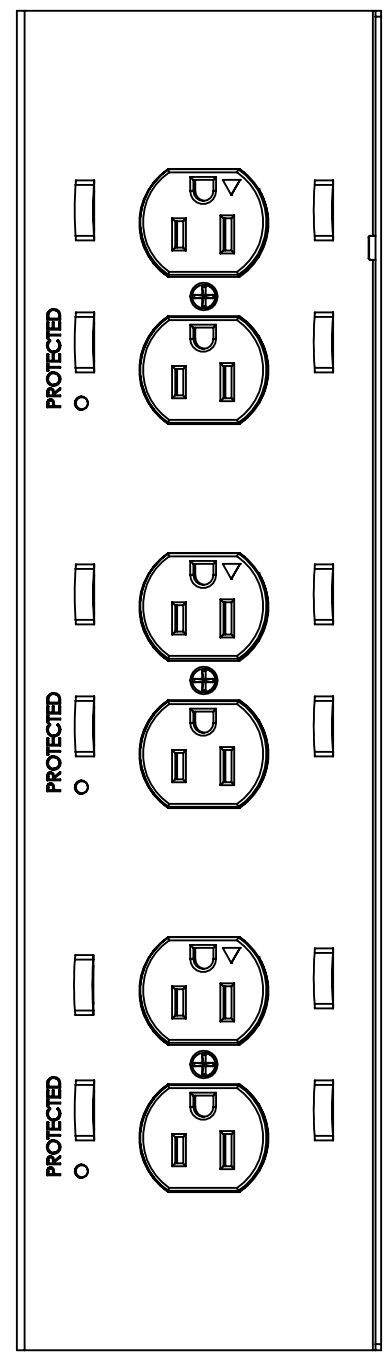

PAC525P2-KIT

PAC526P2-KIT

PAC526P4-KIT

PAC526P6-KIT

AC LINE POWER CONDITIONER 125 V~, 60 Hz, 15 A
4x14 AWG STRANDED WIRE W/ ISOLATED GROUND
SURGE PROTECTION
EMI/RFI FILTERING
POWER CONSUMPTION: <0.5 WATT

THE INFORMATION AND DESIGNS CONTAINED IN THIS DRAWING ARE CONFIDENTIAL AND THE PROPRIETARY PROPERTY OF MILESTONE AV TECHNOLOGIES NEITHER THIS DESIGN NOR ANY INFORMATION CONTAINED IN THIS DRAWING MAY BE REPRODUCED OR DISCLOSED TO OTHERS WITHOUT THE EXPRESS WRITTEN CONSENT OF MILESTONE AV TECHNOLOGIES.

CAD GENERATED DRAWING, DO NOT MANUALLY UPDATE.			6436 CITY WEST PKWY EDEN PRAIRIE MN, 55344 PHONE: 866-977-3901 FAX: 877-894-6918
DRAWN BY	MM	9/8/2015	
ENG APPROVAL			DESCRIPTION
MFG APPROVAL			PAC525/526 RETRO-FIT POWER KITS
QA APPROVAL			MODEL NO.
SHEET 1 OF 5			PAC525/526-KIT SIZE DWG. NO. TECH-000727 REV. 01