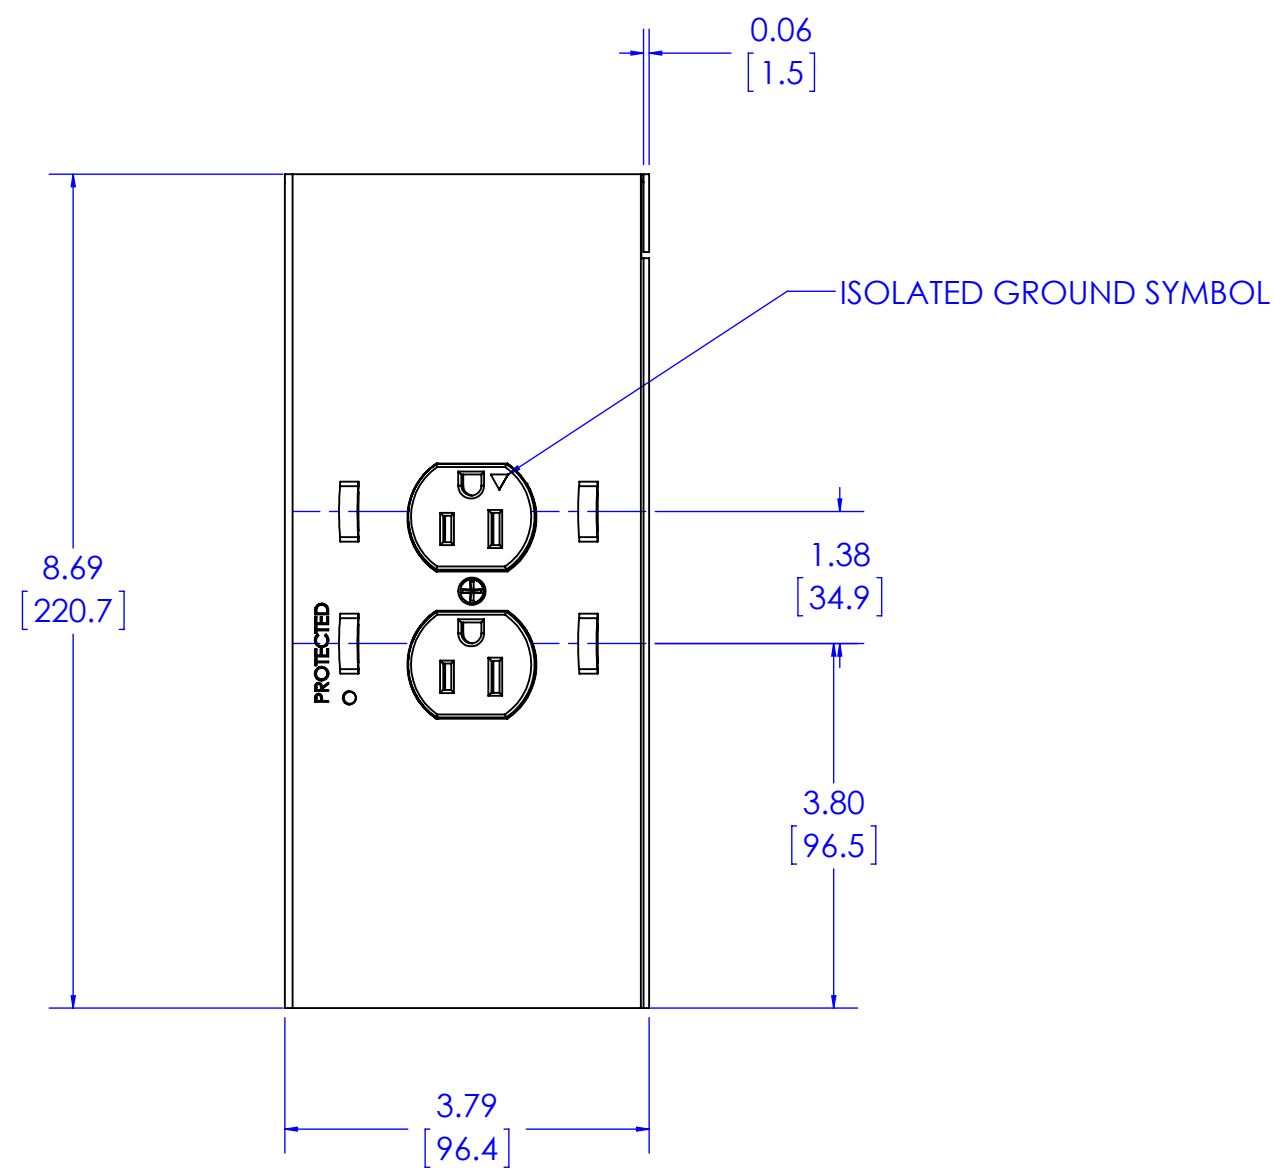

D
C
B
A

D
C
B
A

AC LINE POWER CONDITIONER 125 V~, 60 Hz, 15 A
4x14 AWG STRANDED WIRE W/ ISOLATED GROUND
SURGE PROTECTION
EMI/RFI FILTERING
POWER CONSUMPTION: <0.5 WATT

THE INFORMATION AND DESIGNS CONTAINED IN THIS DRAWING ARE CONFIDENTIAL AND THE PROPRIETARY PROPERTY OF MILESTONE AV TECHNOLOGIES NEITHER THIS DESIGN NOR ANY INFORMATION CONTAINED IN THIS DRAWING MAY BE REPRODUCED OR DISCLOSED TO OTHERS WITHOUT THE EXPRESS WRITTEN CONSENT OF MILESTONE AV TECHNOLOGIES.

CAD GENERATED DRAWING, DO NOT MANUALLY UPDATE.			6436 CITY WEST PKWY EDEN PRAIRIE MN, 55344 PHONE: 866-977-3901 FAX: 877-894-6918	
DRAWN BY	MM	9/8/2015		
ENG APPROVAL			DESCRIPTION PAC525/526 RETRO-FIT POWER KITS	
MFG APPROVAL			MODEL NO. PAC525/526-KIT	
QA APPROVAL			SCALE 1:2	SIZE B
SHEET 3 OF 5			DWG. NO. TECH-000727	REV. 01