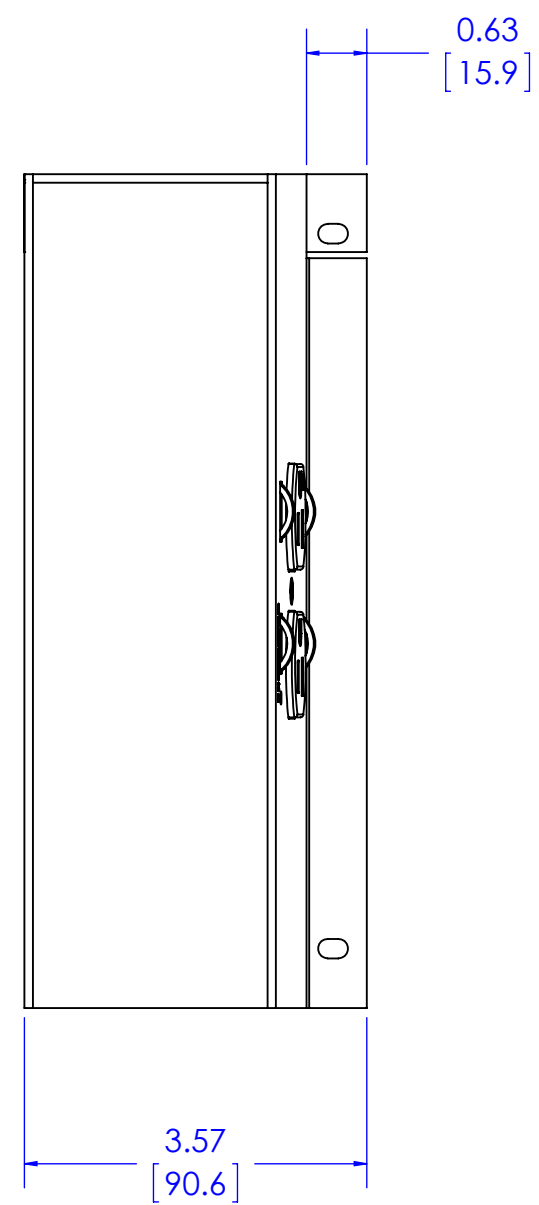

D
C
B
A

D
C
B
A

AC LINE POWER CONDITIONER 125 V~, 60 Hz, 15 A
4x14 AWG STRANDED WIRE W/ ISOLATED GROUND
SURGE PROTECTION
EMI/RFI FILTERING
POWER CONSUMPTION: <0.5 WATT

THE INFORMATION AND DESIGNS CONTAINED IN THIS DRAWING ARE CONFIDENTIAL AND THE PROPRIETARY PROPERTY OF MILESTONE AV TECHNOLOGIES NEITHER THIS DESIGN NOR ANY INFORMATION CONTAINED IN THIS DRAWING MAY BE REPRODUCED OR DISCLOSED TO OTHERS WITHOUT THE EXPRESS WRITTEN CONSENT OF MILESTONE AV TECHNOLOGIES.

CAD GENERATED DRAWING, DO NOT MANUALLY UPDATE.			6436 CITY WEST PKWY EDEN PRAIRIE MN, 55344 PHONE: 866-977-3901 FAX: 877-894-6918	
DRAWN BY	MM	9/8/2015		
ENG APPROVAL			DESCRIPTION PAC525/526 RETRO-FIT POWER KITS	
MFG APPROVAL			MODEL NO. PAC525/526-KIT	
QA APPROVAL			SCALE 1:2	SIZE B
SHEET 3 OF 5			DWG. NO. TECH-000727	REV. 01