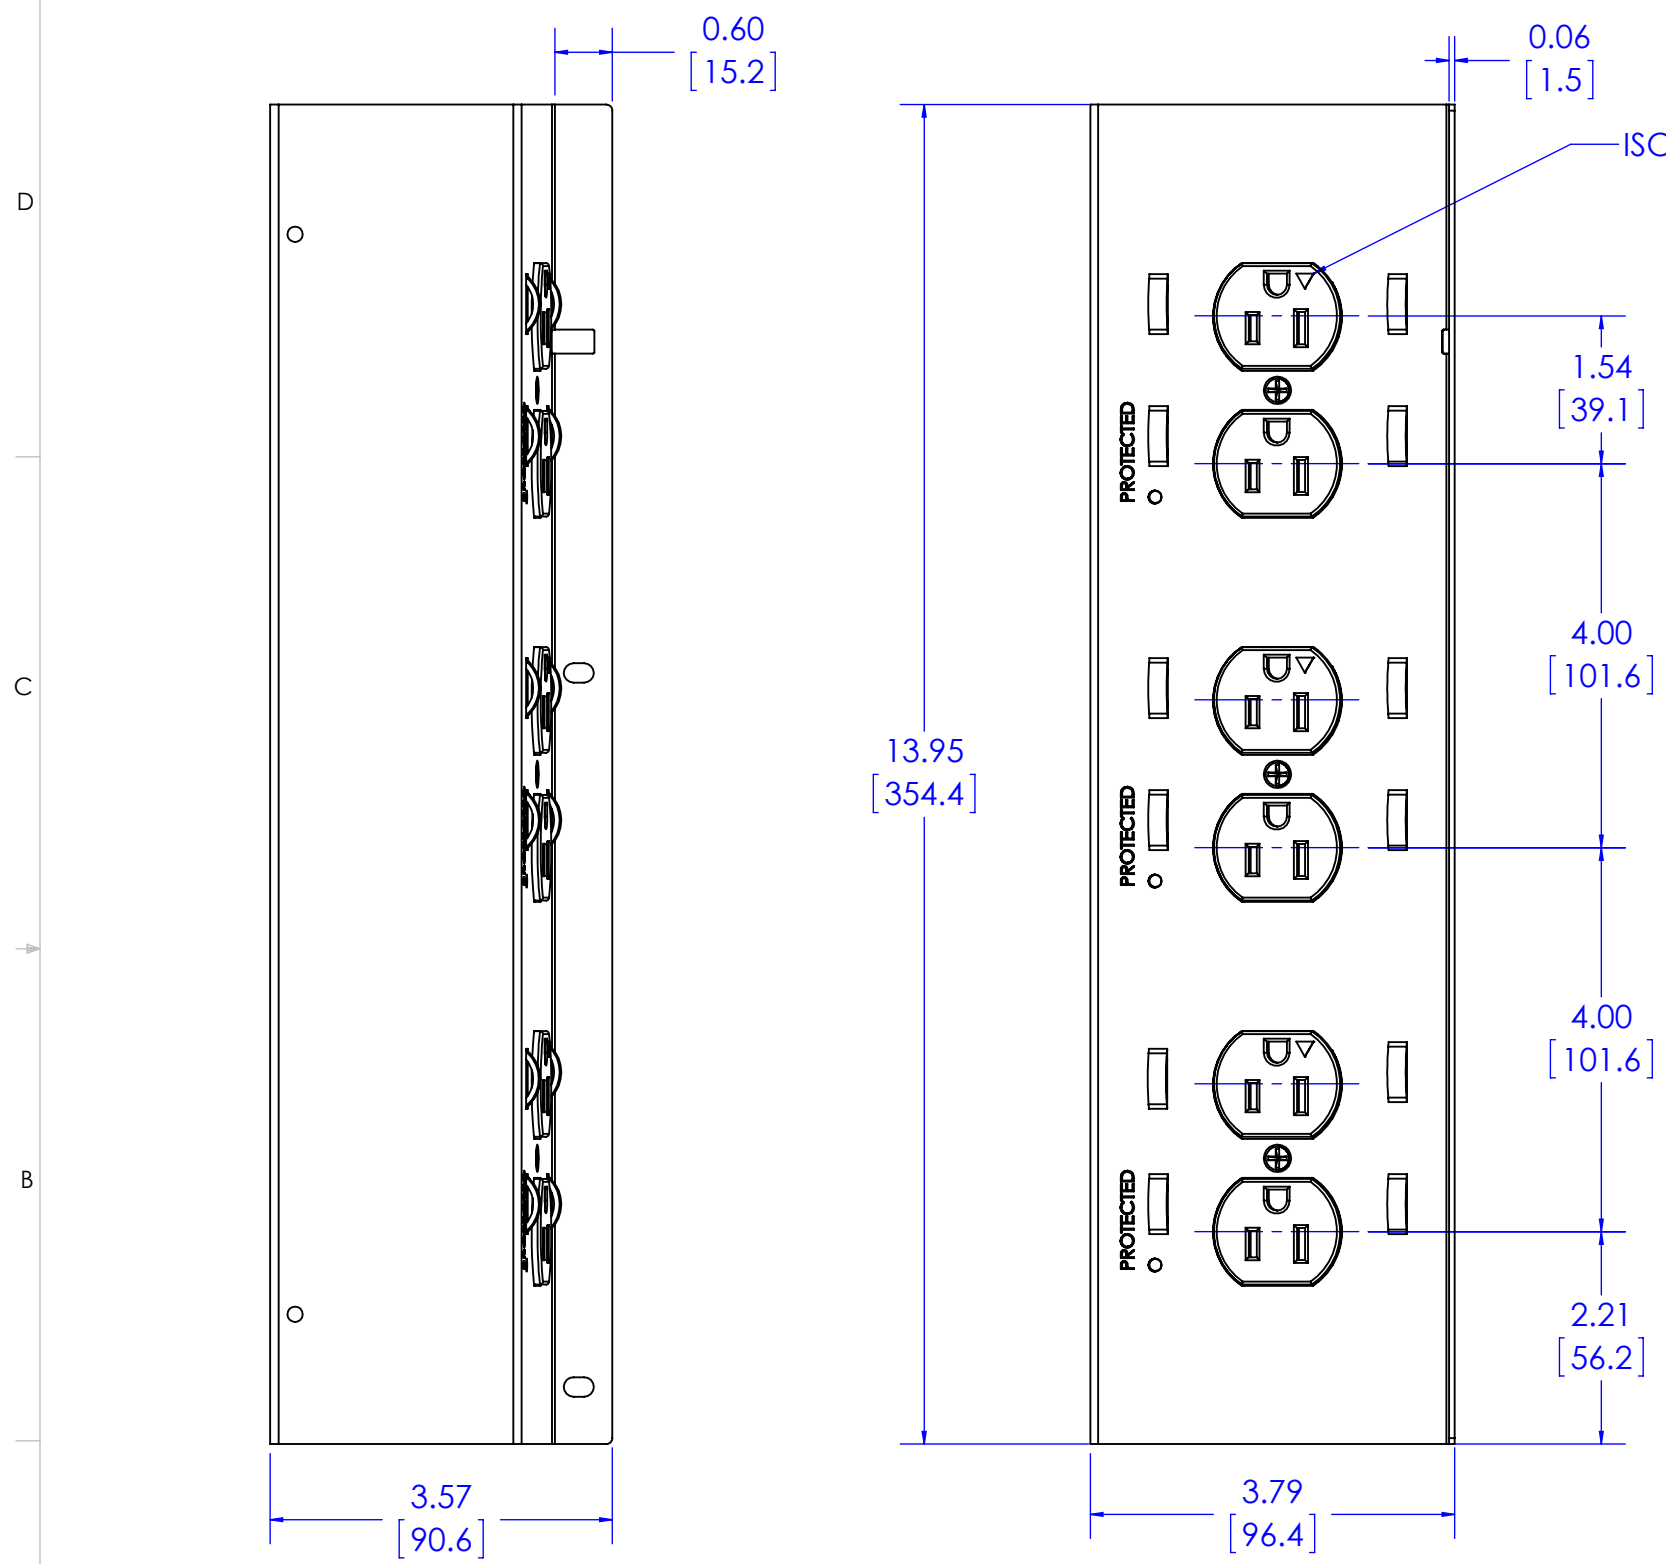

AC LINE POWER CONDITIONER 125 V~, 60 Hz, 15 A
4x14 AWG STRANDED WIRE W/ ISOLATED GROUND
SURGE PROTECTION
EMI/RFI FILTERING
POWER CONSUMPTION: <0.5 WATT

THE INFORMATION AND DESIGNS CONTAINED IN THIS DRAWING ARE CONFIDENTIAL AND THE PROPRIETARY PROPERTY OF MILESTONE AV TECHNOLOGIES NEITHER THIS DESIGN NOR ANY INFORMATION CONTAINED IN THIS DRAWING MAY BE REPRODUCED OR DISCLOSED TO OTHERS WITHOUT THE EXPRESS WRITTEN CONSENT OF MILESTONE AV TECHNOLOGIES.

CAD GENERATED DRAWING, DO NOT MANUALLY UPDATE.			6436 CITY WEST PKWY EDEN PRAIRIE MN, 55344 PHONE: 866-977-3901 FAX: 877-894-6918	
DRAWN BY	MM	9/8/2015		
ENG APPROVAL			DESCRIPTION PAC525/526 RETRO-FIT POWER KITS	
MFG APPROVAL			MODEL NO. PAC525/526-KIT	
QA APPROVAL			SIZE B	DWG. NO. TECH-000727
SHEET 5 OF 5			SCALE 1:2	REV. 01