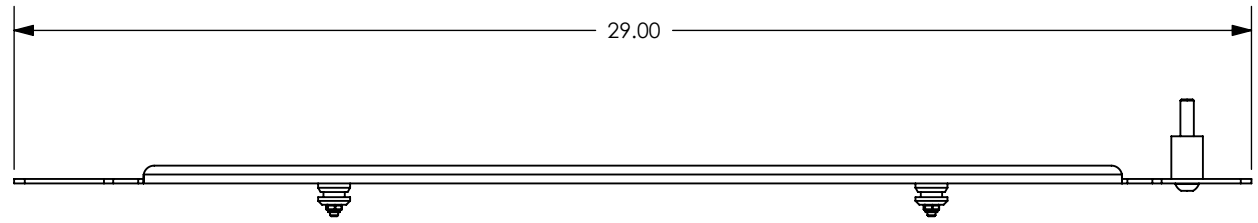

1 2 3 4 5 6 7 8

PSB-2024

MOUNTING BUTTONS FIT INTO TEARDROP SLOTS ON MOUNT

CHIEF MANUFACTURING INC.
MOUNT ORDER NUMBER IS PSB-2024
PHONE: 1-800-582-6480

SHEET SCALE = 1:4.5

THE INFORMATION AND DESIGNS CONTAINED IN THIS DRAWING ARE CONFIDENTIAL AND THE PROPRIETARY PROPERTY OF CHIEF MFG., INC. NEITHER THIS DESIGN NOR ANY INFORMATION CONTAINED IN THIS DRAWING MAY BE REPRODUCED OR DISCLOSED TO OTHERS WITHOUT THE EXPRESS WRITTEN CONSENT OF CHIEF MFG., INC.