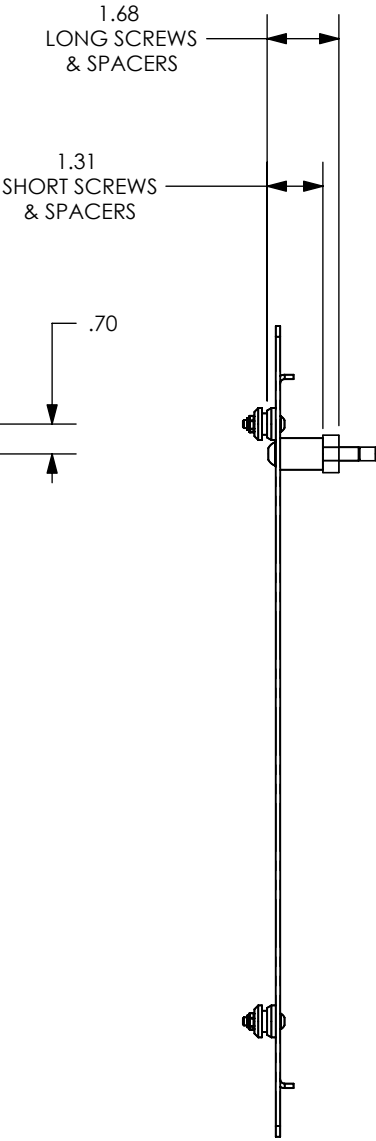

1 2 3 4 5 6 7 8

PSB-2024

MOUNTING BUTTONS FIT INTO TEARDROP SLOTS ON MOUNT

CHIEF MANUFACTURING INC.
MOUNT ORDER NUMBER IS PSB-2024
PHONE: 1-800-582-6480

SHEET SCALE = 1:4.5

THE INFORMATION AND DESIGNS CONTAINED IN THIS DRAWING ARE CONFIDENTIAL AND THE PROPRIETARY PROPERTY OF CHIEF MFG., INC. NEITHER THIS DESIGN NOR ANY INFORMATION CONTAINED IN THIS DRAWING MAY BE REPRODUCED OR DISCLOSED TO OTHERS WITHOUT THE EXPRESS WRITTEN CONSENT OF CHIEF MFG., INC.

8401 EAGLE CREEK PKY
 SUITE #700
 SAVAGE, MN 55378
 PHONE: 952-894-6280
 FAX: 877-894-6918

TITLE
CUSTOMER PRINT
PSB-2024

SIZE DWG. NO.
B PSB-2024

1 2 3 4 5 6 7 8

A

D
C
B
A

D
C
B
A