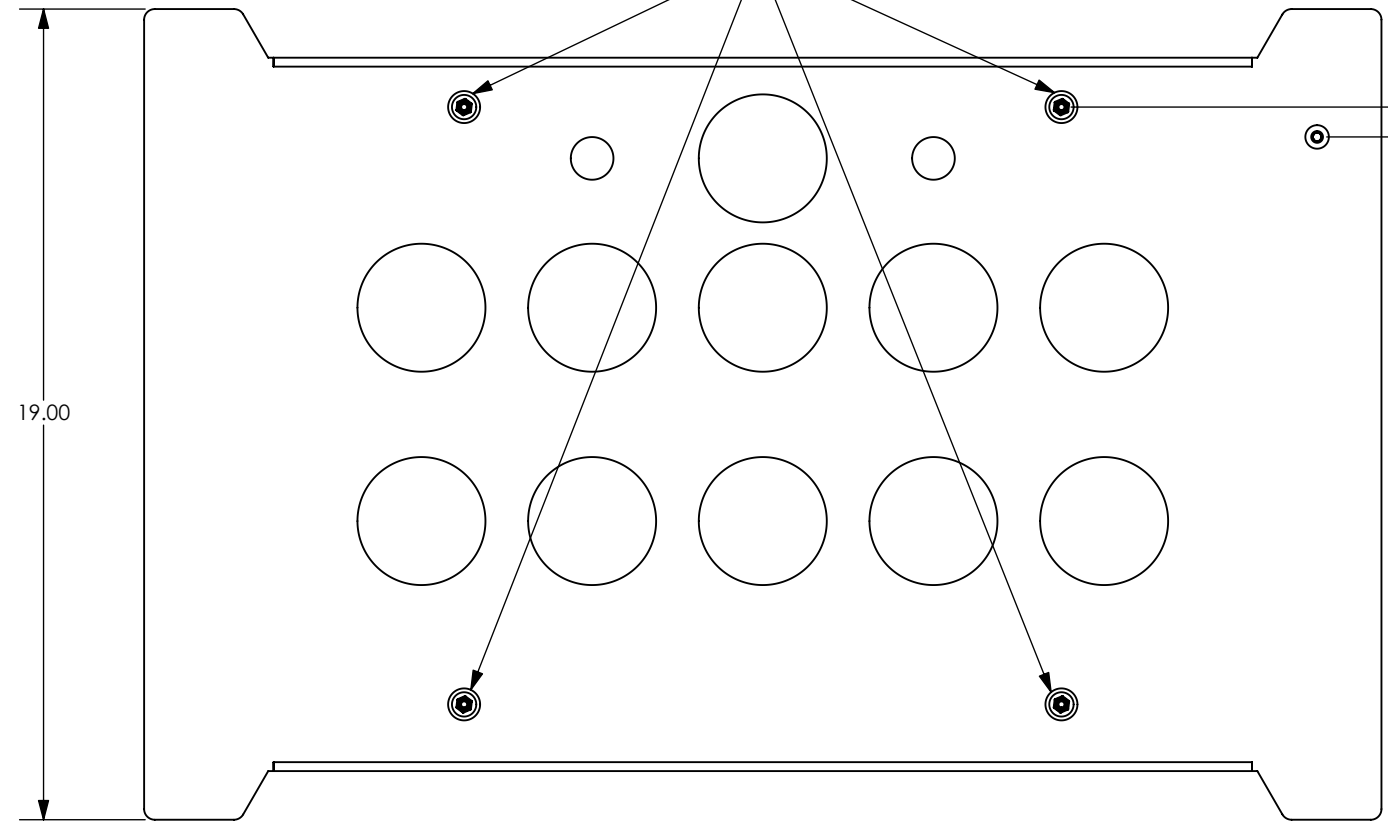

1 2 3 4 5 6 7 8

PSB-2024

MOUNTING BUTTONS FIT INTO TEARDROP SLOTS ON MOUNT

CHIEF MANUFACTURING INC.
MOUNT ORDER NUMBER IS PSB-2024
PHONE: 1-800-582-6480

SHEET SCALE = 1:4.5

THE INFORMATION AND DESIGNS CONTAINED IN THIS DRAWING ARE CONFIDENTIAL AND THE PROPRIETARY PROPERTY OF CHIEF MFG., INC. NEITHER THIS DESIGN NOR ANY INFORMATION CONTAINED IN THIS DRAWING MAY BE REPRODUCED OR DISCLOSED TO OTHERS WITHOUT THE EXPRESS WRITTEN CONSENT OF CHIEF MFG., INC.

8401 EAGLE CREEK PKY
 SUITE #700
 SAVAGE, MN 55378
 PHONE: 952-894-6280
 FAX: 877-894-6918

TITLE
CUSTOMER PRINT
PSB-2024

SIZE DWG. NO.
B PSB-2024

1 2 3 4 5 6 7 8

A

D
C
B
A

D
C
B
A