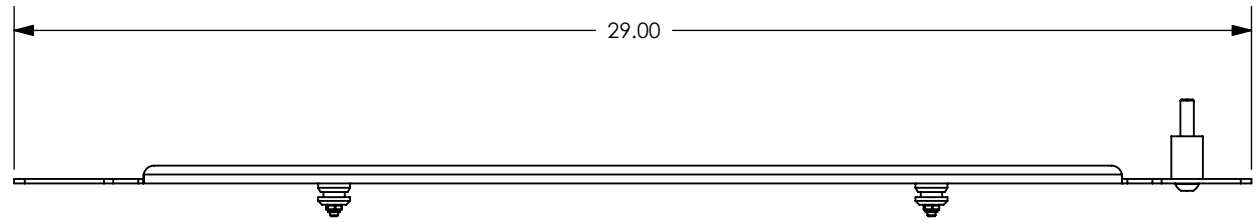

1 2 3 4 5 6 7 8

PSB-2025

MOUNTING BUTTONS FIT INTO TEARDROP SLOTS ON MOUNT

D

C

B

A

CHIEF MANUFACTURING INC.
MOUNT ORDER NUMBER IS PSB-2025
PHONE: 1-800-582-6480

SHEET SCALE = 1:4.5

THE INFORMATION AND DESIGNS CONTAINED IN THIS DRAWING ARE CONFIDENTIAL AND THE PROPRIETARY PROPERTY OF CHIEF MFG., INC. NEITHER THIS DESIGN NOR ANY INFORMATION CONTAINED IN THIS DRAWING MAY BE REPRODUCED OR DISCLOSED TO OTHERS WITHOUT THE EXPRESS WRITTEN CONSENT OF CHIEF MFG., INC.