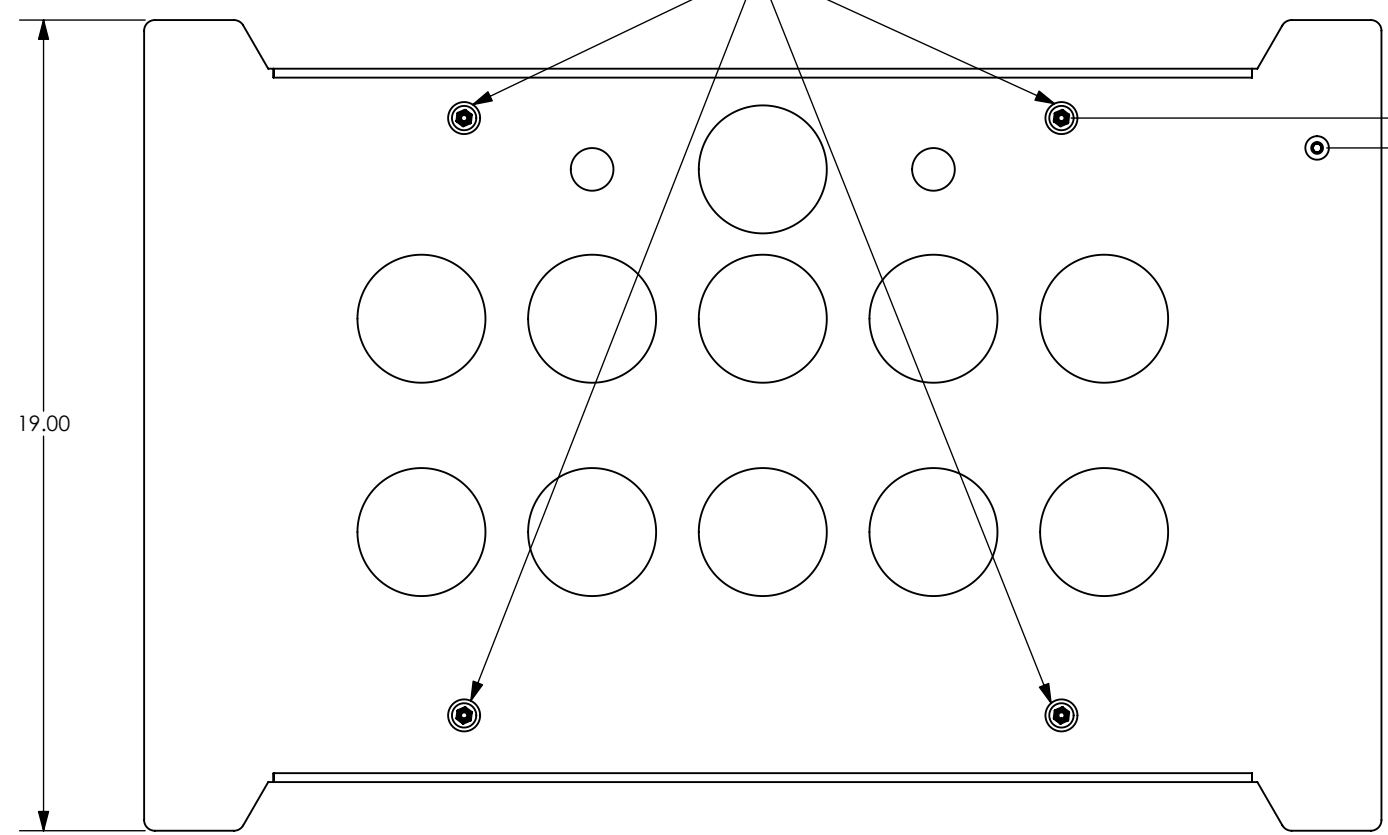

1 2 3 4 5 6 7 8

PSB-2025

MOUNTING BUTTONS FIT INTO TEARDROP SLOTS ON MOUNT

D

C

B

A

CHIEF MANUFACTURING INC.
MOUNT ORDER NUMBER IS PSB-2025
PHONE: 1-800-582-6480

SHEET SCALE = 1:4.5

THE INFORMATION AND DESIGNS CONTAINED IN THIS DRAWING ARE CONFIDENTIAL AND THE PROPRIETARY PROPERTY OF CHIEF MFG., INC. NEITHER THIS DESIGN NOR ANY INFORMATION CONTAINED IN THIS DRAWING MAY BE REPRODUCED OR DISCLOSED TO OTHERS WITHOUT THE EXPRESS WRITTEN CONSENT OF CHIEF MFG., INC.