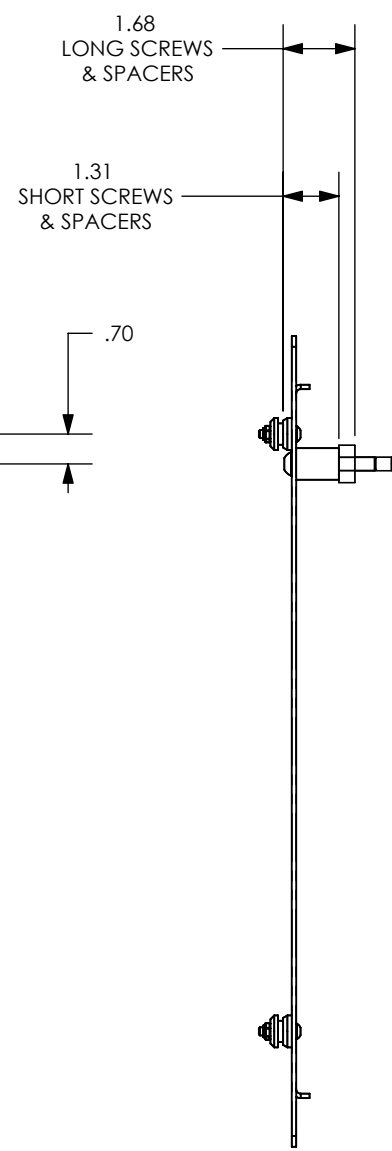

1 2 3 4 5 6 7 8

PSB-2025

MOUNTING BUTTONS FIT INTO TEARDROP SLOTS ON MOUNT

D

C

B

A

CHIEF MANUFACTURING INC.
MOUNT ORDER NUMBER IS PSB-2025
PHONE: 1-800-582-6480

SHEET SCALE = 1:4.5

THE INFORMATION AND DESIGNS CONTAINED IN THIS DRAWING ARE CONFIDENTIAL AND THE PROPRIETARY PROPERTY OF CHIEF MFG., INC. NEITHER THIS DESIGN NOR ANY INFORMATION CONTAINED IN THIS DRAWING MAY BE REPRODUCED OR DISCLOSED TO OTHERS WITHOUT THE EXPRESS WRITTEN CONSENT OF CHIEF MFG., INC.