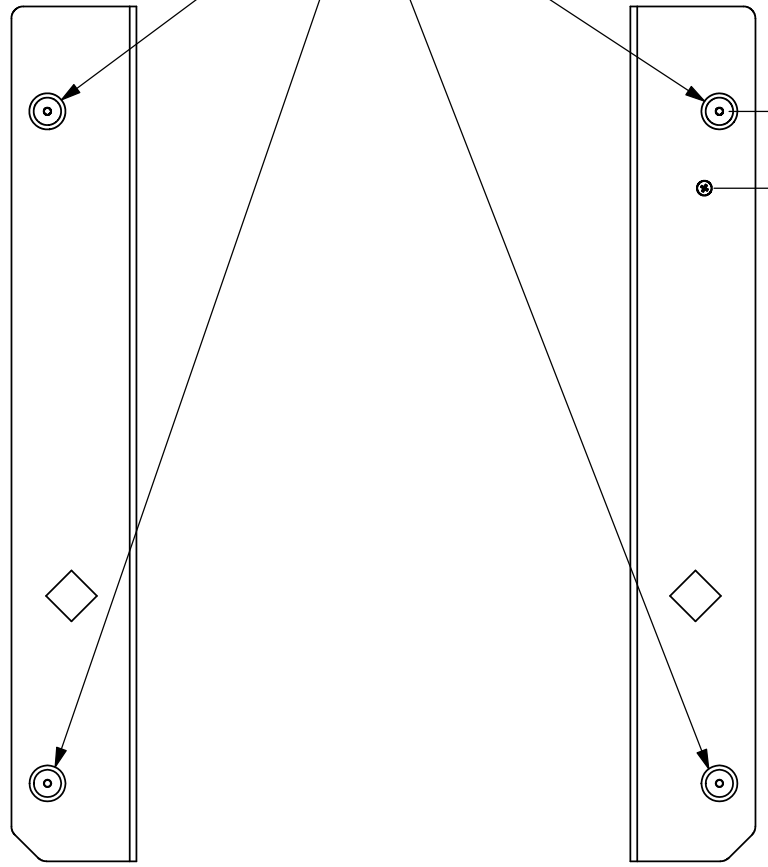

1 2 3 4 5 6 7 8

PSB-2054

MOUNTING BUTTONS FIT INTO
TEARDROP SLOTS ON MOUNT

.81
ADDED DEPTH

1.60

D
C
B
A

D
C
B
A

CHIEF MANUFACTURING INC.
MOUNT ORDER NUMBER IS PSB-2054
PHONE: 1-800-582-6480