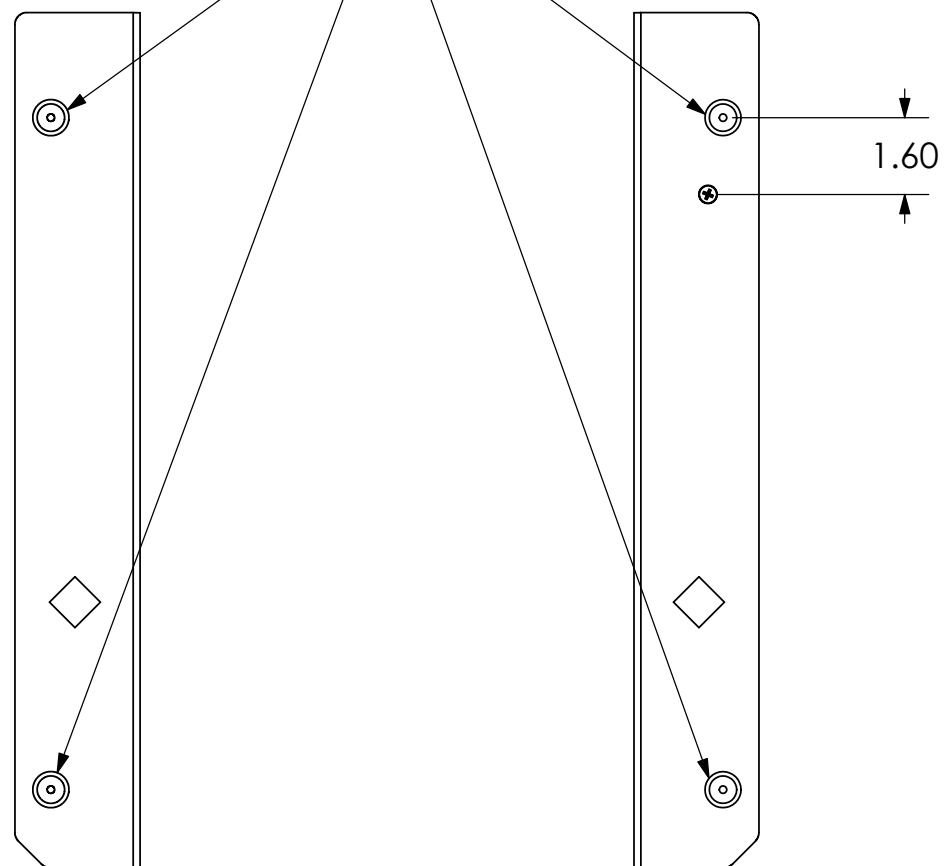

1 2 3 4 5 6 7 8

PSB-2056

MOUNTING BUTTONS FIT INTO TEARDROP SLOTS ON MOUNT

D  
C  
B  
A

D  
C  
B  
A

**CHIEF MANUFACTURING INC.**  
**MOUNT ORDER NUMBER IS PSB-2056**  
**PHONE: 1-800-582-6480**

**THE INFORMATION AND DESIGNS CONTAINED IN THIS DRAWING ARE CONFIDENTIAL AND THE PROPRIETARY PROPERTY OF CHIEF MFG., INC. NEITHER THIS DESIGN NOR ANY INFORMATION CONTAINED IN THIS DRAWING MAY BE REPRODUCED OR DISCLOSED TO OTHERS WITHOUT THE EXPRESS WRITTEN CONSENT OF CHIEF MFG., INC.**

CHIEF	<b>CHIEF</b> MANUFACTURING, INC. <small>8401 EAGLE CREEK PKWY STE. 700, SAVAGE, MN 55378        1.800.582.6480 * FAX 1.877.894.6918</small>
	<small>TITLE</small> <b>CUSTOMER PRINT        PSB-2056</b>
<small>SIZE</small> <b>B</b>	<small>DWG. NO.</small> <b>PSB-2056</b>