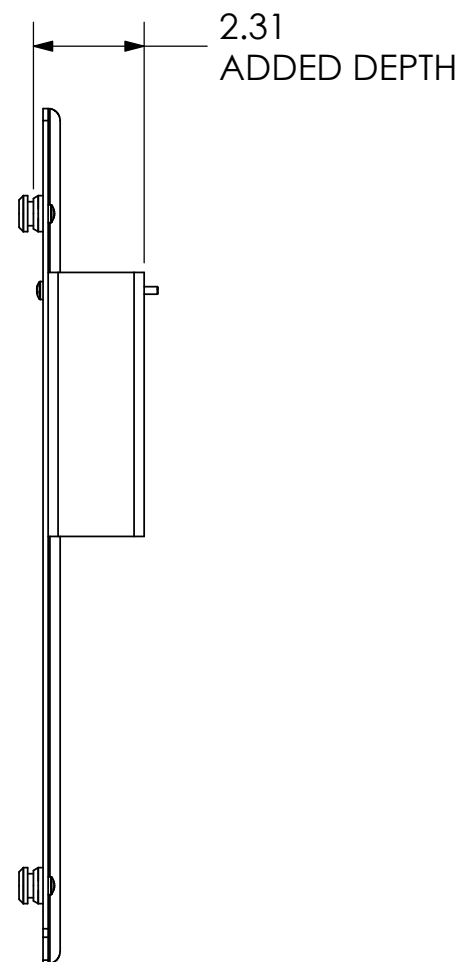

1 2 3 4 5 6 7 8

PSB-2056

MOUNTING BUTTONS FIT INTO TEARDROP SLOTS ON MOUNT

D  
C  
B  
A

D  
C  
B  
A

**CHIEF MANUFACTURING INC.**  
**MOUNT ORDER NUMBER IS PSB-2056**  
**PHONE: 1-800-582-6480**

**THE INFORMATION AND DESIGNS CONTAINED IN THIS DRAWING ARE CONFIDENTIAL AND THE PROPRIETARY PROPERTY OF CHIEF MFG., INC. NEITHER THIS DESIGN NOR ANY INFORMATION CONTAINED IN THIS DRAWING MAY BE REPRODUCED OR DISCLOSED TO OTHERS WITHOUT THE EXPRESS WRITTEN CONSENT OF CHIEF MFG., INC.**

CHIEF	<b>CHIEF</b> MANUFACTURING, INC. <small>8401 EAGLE CREEK PKWY STE. 700, SAVAGE, MN 55378        1.800.582.6480 * FAX 1.877.894.6918</small>
	<small>TITLE</small> <b>CUSTOMER PRINT        PSB-2056</b>
<small>SIZE</small> <b>B</b>	<small>DWG. NO.</small> <b>PSB-2056</b>