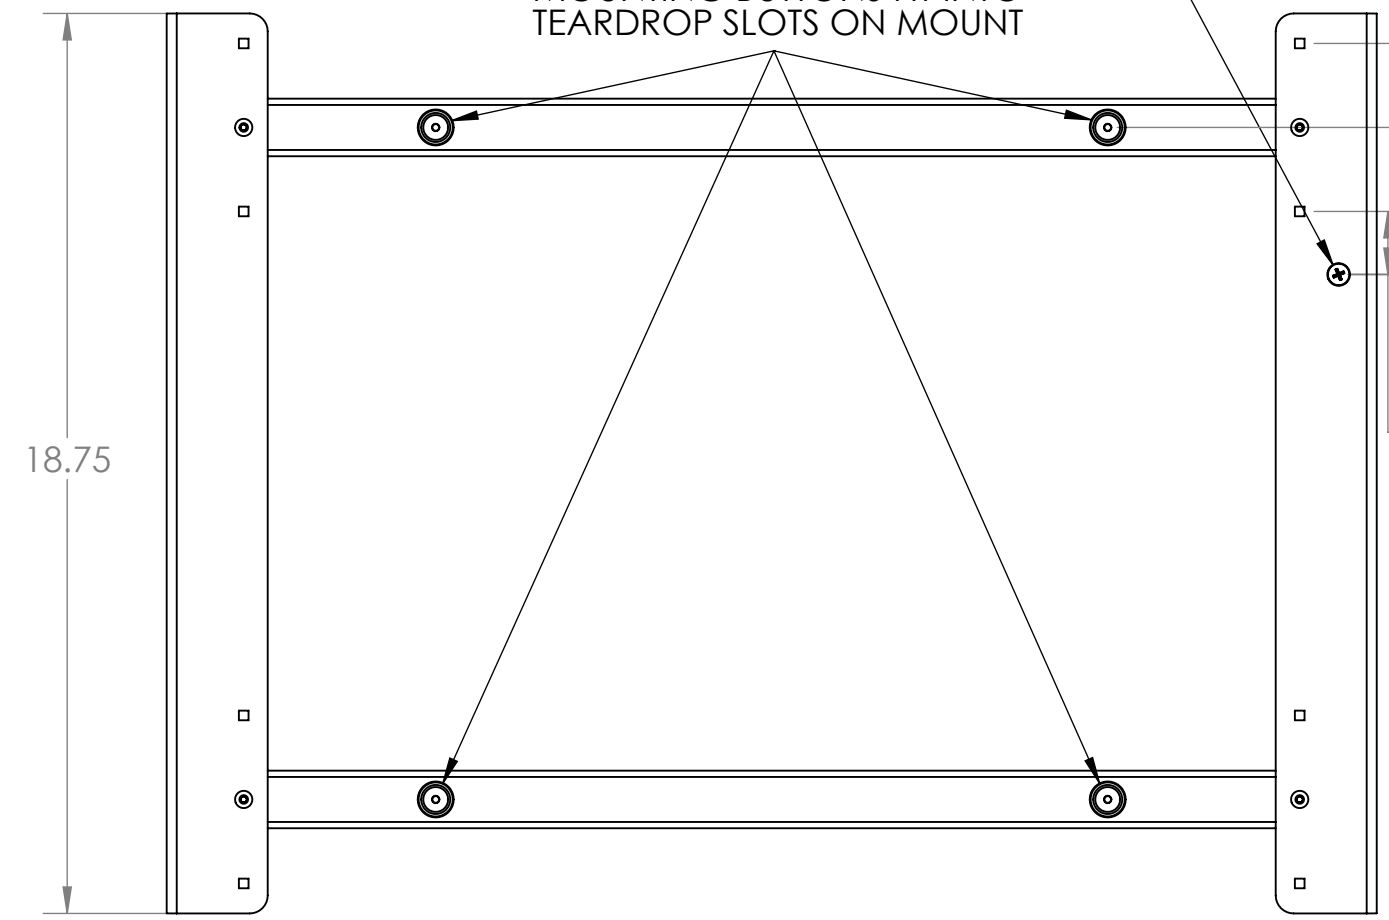

1 2 3 4 5 6 7 8

PSB2084

MOUNTING HOLE IN BACK OF DISPLAY

MOUNTING BUTTONS FIT INTO TEARDROP SLOTS ON MOUNT

D

C

B

A

**CHIEF MANUFACTURING INC.**  
**MOUNT ORDER NUMBER IS PSB2084**  
**PHONE: 1-800-582-6480**

SHEET SCALE = 1:4

THE INFORMATION AND DESIGNS CONTAINED IN THIS DRAWING ARE CONFIDENTIAL AND THE PROPRIETARY PROPERTY OF CHIEF MFG., INC. NEITHER THIS DESIGN NOR ANY INFORMATION CONTAINED IN THIS DRAWING MAY BE REPRODUCED OR DISCLOSED TO OTHERS WITHOUT THE EXPRESS WRITTEN CONSENT OF CHIEF MFG., INC.