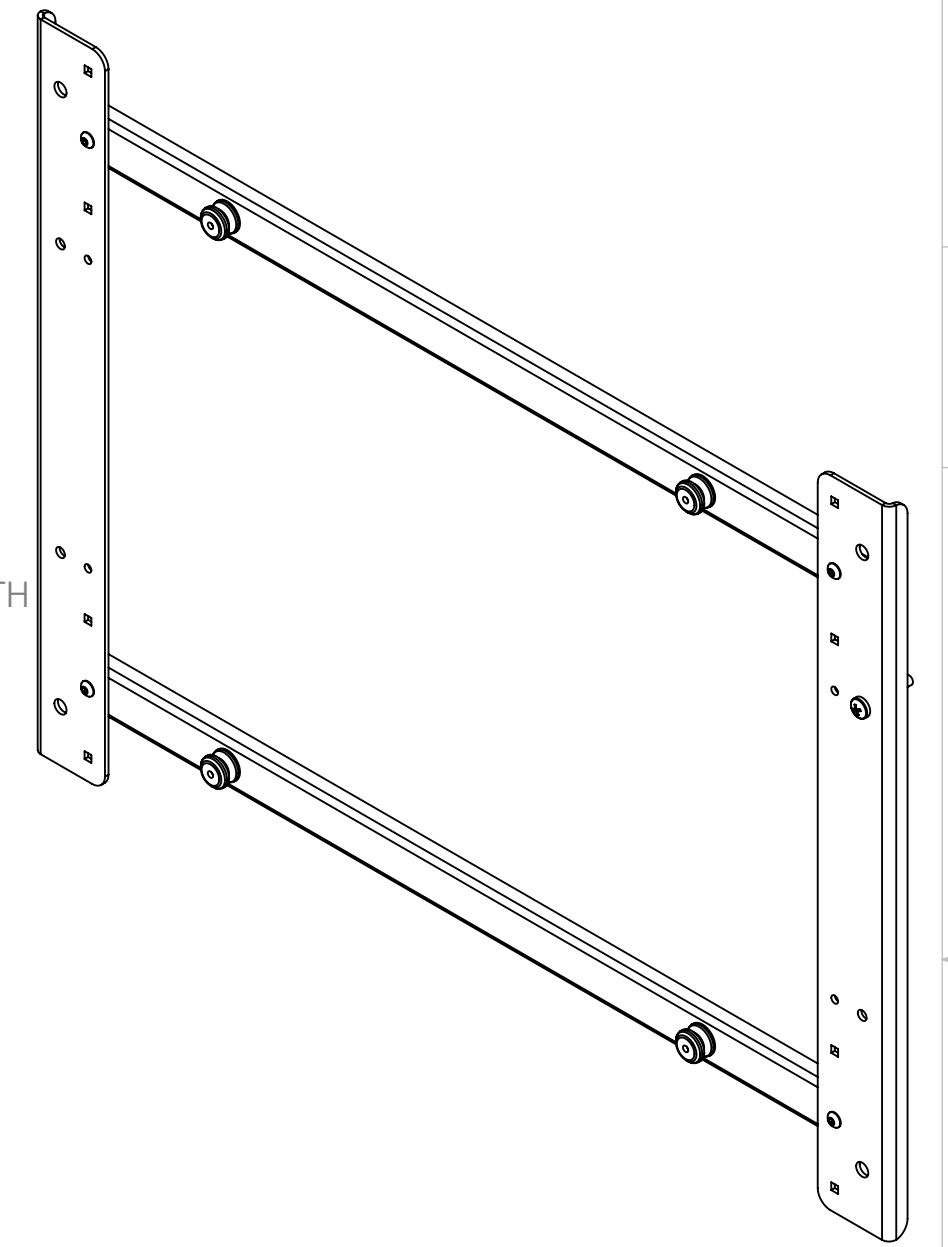

1 2 3 4 5 6 7 8

PSB2084

MOUNTING HOLE IN BACK OF DISPLAY

MOUNTING BUTTONS FIT INTO TEARDROP SLOTS ON MOUNT

D

C

B

A

**CHIEF MANUFACTURING INC.**  
**MOUNT ORDER NUMBER IS PSB2084**  
**PHONE: 1-800-582-6480**

SHEET SCALE = 1:4

THE INFORMATION AND DESIGNS CONTAINED IN THIS DRAWING ARE CONFIDENTIAL AND THE PROPRIETARY PROPERTY OF CHIEF MFG., INC. NEITHER THIS DESIGN NOR ANY INFORMATION CONTAINED IN THIS DRAWING MAY BE REPRODUCED OR DISCLOSED TO OTHERS WITHOUT THE EXPRESS WRITTEN CONSENT OF CHIEF MFG., INC.