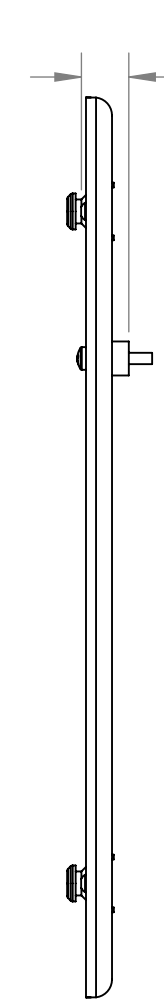

1 2 3 4 5 6 7 8

PSB2084

MOUNTING HOLE IN BACK OF DISPLAY

MOUNTING BUTTONS FIT INTO TEARDROP SLOTS ON MOUNT

D

C

B

A

**CHIEF MANUFACTURING INC.**  
**MOUNT ORDER NUMBER IS PSB2084**  
**PHONE: 1-800-582-6480**

SHEET SCALE = 1:4

THE INFORMATION AND DESIGNS CONTAINED IN THIS DRAWING ARE CONFIDENTIAL AND THE PROPRIETARY PROPERTY OF CHIEF MFG., INC. NEITHER THIS DESIGN NOR ANY INFORMATION CONTAINED IN THIS DRAWING MAY BE REPRODUCED OR DISCLOSED TO OTHERS WITHOUT THE EXPRESS WRITTEN CONSENT OF CHIEF MFG., INC.

**CHIEF**  
 8401 EAGLE CREEK PKY  
 SUITE #700  
 SAVAGE, MN 55378  
 PHONE: 952-894-6280  
 FAX: 877-894-6918

TITLE  
**CUSTOMER PRINT**  
**PSB2084**

SIZE DWG. NO.  
**B PSB2084**

1 2 3 4 5 6 7 8