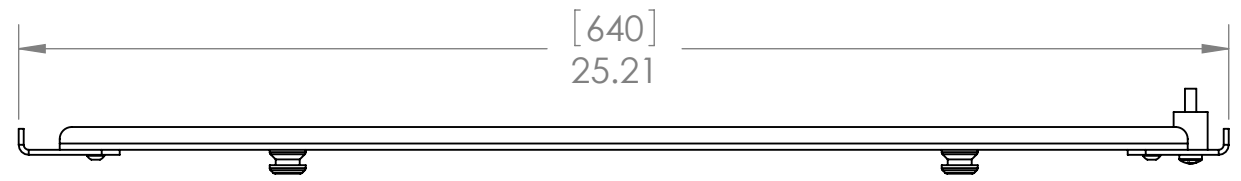

1 2 3 4 5 6 7 8

PSB2084

MOUNTING HOLE IN BACK OF DISPLAY

MOUNTING BUTTONS FIT INTO TEARDROP SLOTS ON MOUNT

D

C

B

A

**CHIEF MANUFACTURING INC.**  
**MOUNT ORDER NUMBER IS PSB2084**  
**PHONE: 1-800-582-6480**

SHEET SCALE = 1:4

THE INFORMATION AND DESIGNS CONTAINED IN THIS DRAWING ARE CONFIDENTIAL AND THE PROPRIETARY PROPERTY OF CHIEF MFG., INC. NEITHER THIS DESIGN NOR ANY INFORMATION CONTAINED IN THIS DRAWING MAY BE REPRODUCED OR DISCLOSED TO OTHERS WITHOUT THE EXPRESS WRITTEN CONSENT OF CHIEF MFG., INC.