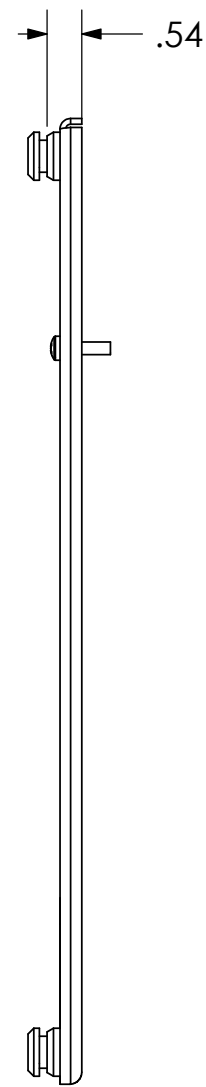

MOUNTING BUTTONS FIT INTO TEARDROP SLOTS ON MOUNT

MOUNTING HOLE IN BACK OF DISPLAY

CHIEF MANUFACTURING INC.
MOUNT ORDER NUMBER IS PSB-2102
PHONE: 1-800-582-6480

SHEET SCALE = 1:3

THE INFORMATION AND DESIGNS CONTAINED IN THIS DRAWING ARE CONFIDENTIAL AND THE PROPRIETARY PROPERTY OF CHIEF MFG., INC. NEITHER THIS DESIGN NOR ANY INFORMATION CONTAINED IN THIS DRAWING MAY BE REPRODUCED OR DISCLOSED TO OTHERS WITHOUT THE EXPRESS WRITTEN CONSENT OF CHIEF MFG., INC.

CHIEF MANUFACTURING, INC.
 8401 EAGLE CREEK PKWY STE. 700, SAVAGE, MN 55378
 1.800.582.6480 * FAX 1.877.894.6918

TITLE
CUSTOMER PRINT
PSB-2102

SIZE B DWG. NO. **PSB-2102**