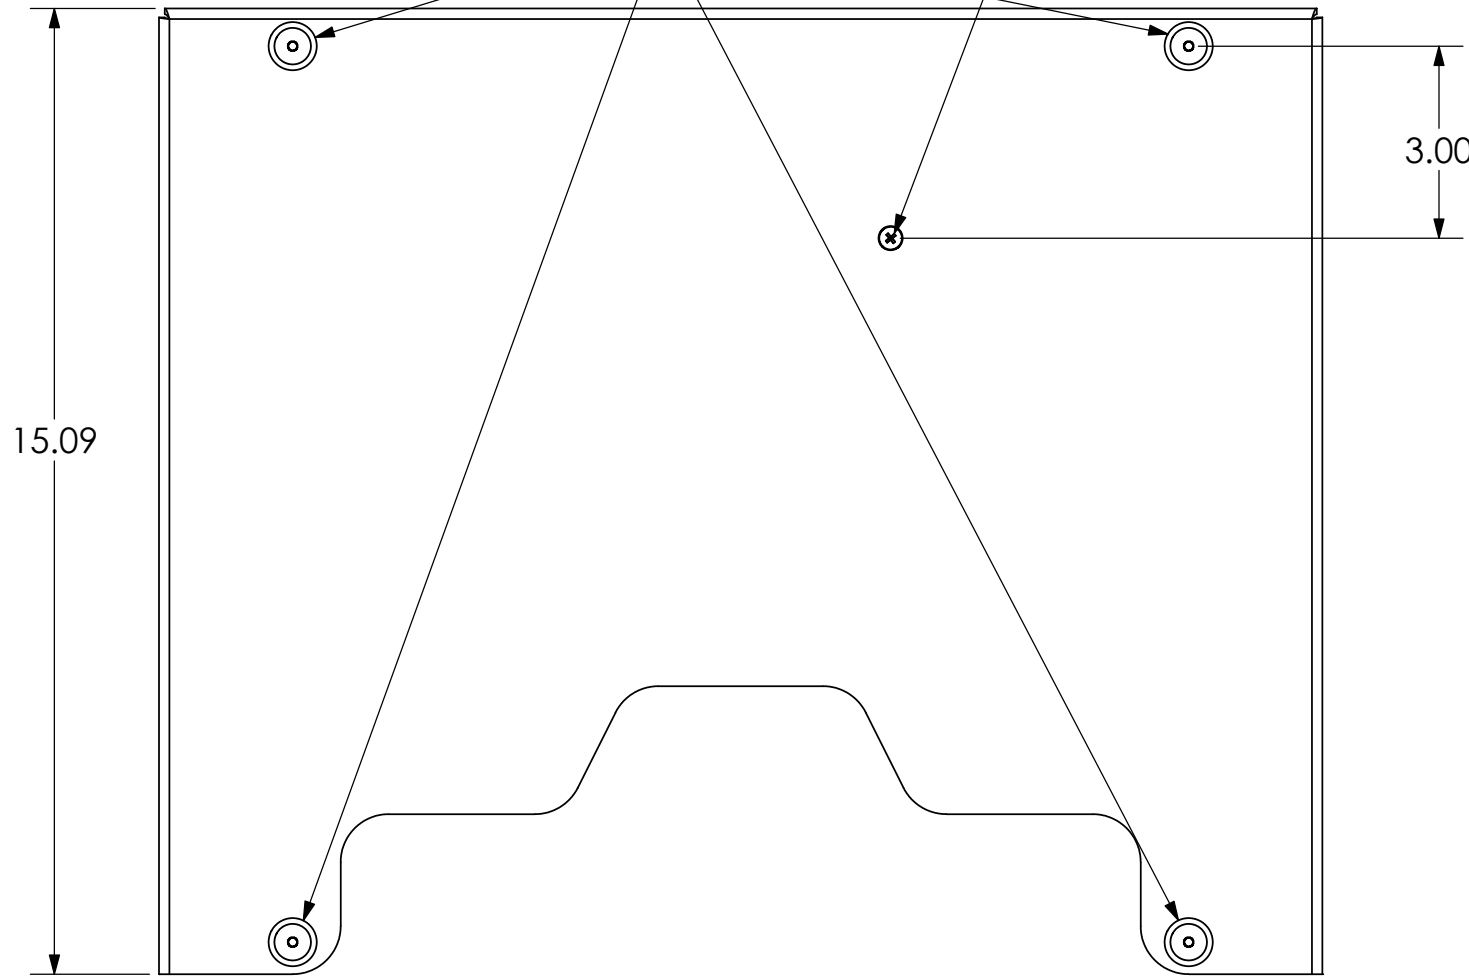

MOUNTING BUTTONS FIT INTO TEARDROP SLOTS ON MOUNT

MOUNTING HOLE IN BACK OF DISPLAY

CHIEF MANUFACTURING INC.
MOUNT ORDER NUMBER IS PSB-2102
PHONE: 1-800-582-6480

SHEET SCALE = 1:3

THE INFORMATION AND DESIGNS CONTAINED IN THIS DRAWING ARE CONFIDENTIAL AND THE PROPRIETARY PROPERTY OF CHIEF MFG., INC. NEITHER THIS DESIGN NOR ANY INFORMATION CONTAINED IN THIS DRAWING MAY BE REPRODUCED OR DISCLOSED TO OTHERS WITHOUT THE EXPRESS WRITTEN CONSENT OF CHIEF MFG., INC.

CHIEF MANUFACTURING, INC.
 8401 EAGLE CREEK PKWY STE. 700, SAVAGE, MN 55378
 1.800.582.6480 * FAX 1.877.894.6918

TITLE
CUSTOMER PRINT
PSB-2102

SIZE B DWG. NO. **PSB-2102**