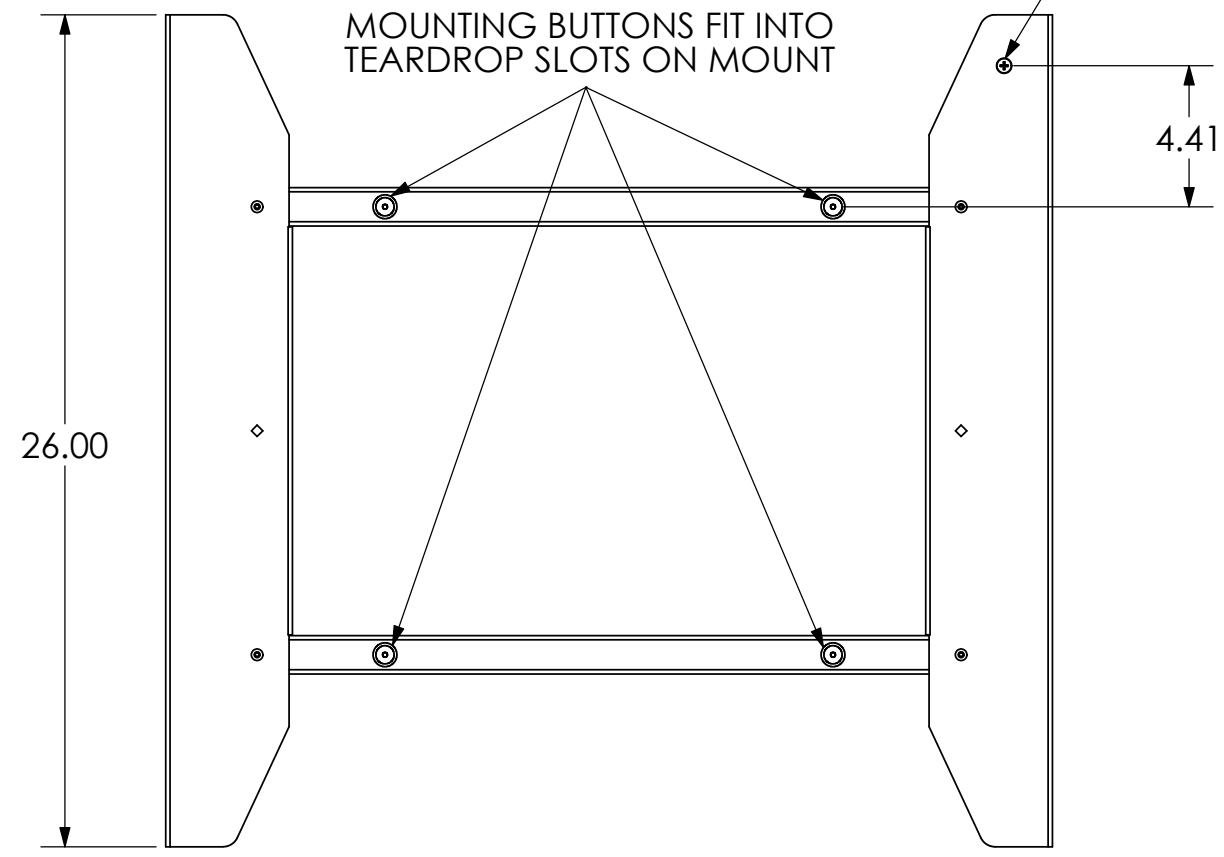

1 2 3 4 5 6 7 8

PSB-2119

D
C
B
A

D
C
B
A

MOUNTING HOLE IN BACK OF DISPLAY

MOUNTING BUTTONS FIT INTO TEARDROP SLOTS ON MOUNT

4.41

CHIEF MANUFACTURING INC.
MOUNT ORDER NUMBER IS PSB-2119
PHONE: 1-800-582-6480

SHEET SCALE = 1:6

THE INFORMATION AND DESIGNS CONTAINED IN THIS DRAWING ARE CONFIDENTIAL AND THE PROPRIETARY PROPERTY OF CHIEF MFG., INC. NEITHER THIS DESIGN NOR ANY INFORMATION CONTAINED IN THIS DRAWING MAY BE REPRODUCED OR DISCLOSED TO OTHERS WITHOUT THE EXPRESS WRITTEN CONSENT OF CHIEF MFG., INC.