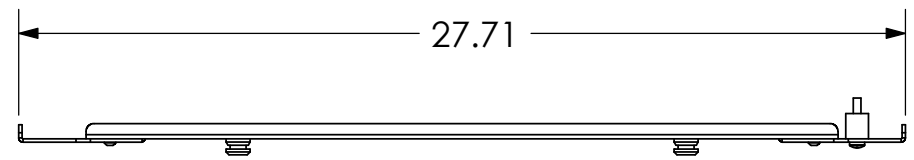

1 2 3 4 5 6 7 8

PSB-2119

D
C
B
A

D
C
B
A

MOUNTING HOLE IN BACK OF DISPLAY

MOUNTING BUTTONS FIT INTO TEARDROP SLOTS ON MOUNT

4.41

CHIEF MANUFACTURING INC.
MOUNT ORDER NUMBER IS PSB-2119
PHONE: 1-800-582-6480

SHEET SCALE = 1:6

THE INFORMATION AND DESIGNS CONTAINED IN THIS DRAWING ARE CONFIDENTIAL AND THE PROPRIETARY PROPERTY OF CHIEF MFG., INC. NEITHER THIS DESIGN NOR ANY INFORMATION CONTAINED IN THIS DRAWING MAY BE REPRODUCED OR DISCLOSED TO OTHERS WITHOUT THE EXPRESS WRITTEN CONSENT OF CHIEF MFG., INC.