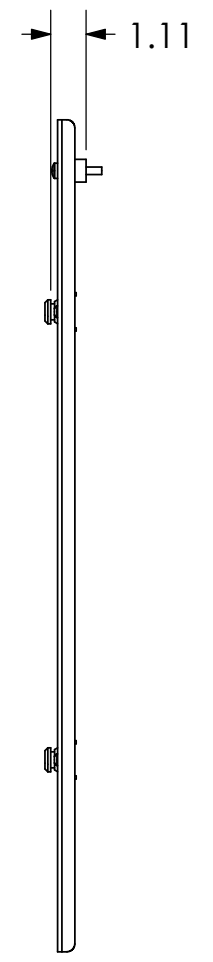

1 2 3 4 5 6 7 8

PSB-2119

D
C
B
A

D
C
B
A

MOUNTING HOLE IN BACK OF DISPLAY

MOUNTING BUTTONS FIT INTO TEARDROP SLOTS ON MOUNT

4.41

CHIEF MANUFACTURING INC.
MOUNT ORDER NUMBER IS PSB-2119
PHONE: 1-800-582-6480

SHEET SCALE = 1:6

THE INFORMATION AND DESIGNS CONTAINED IN THIS DRAWING ARE CONFIDENTIAL AND THE PROPRIETARY PROPERTY OF CHIEF MFG., INC. NEITHER THIS DESIGN NOR ANY INFORMATION CONTAINED IN THIS DRAWING MAY BE REPRODUCED OR DISCLOSED TO OTHERS WITHOUT THE EXPRESS WRITTEN CONSENT OF CHIEF MFG., INC.

CHIEF	MANUFACTURING, INC.
	8401 EAGLE CREEK PKWY STE. 700, SAVAGE, MN 55378 1.800.582.6480 * FAX 1.877.894.6918
TITLE	CUSTOMER PRINT PSB-2119
SIZE	DWG. NO. PSB-2119

1 2 3 4 5 6 7 8