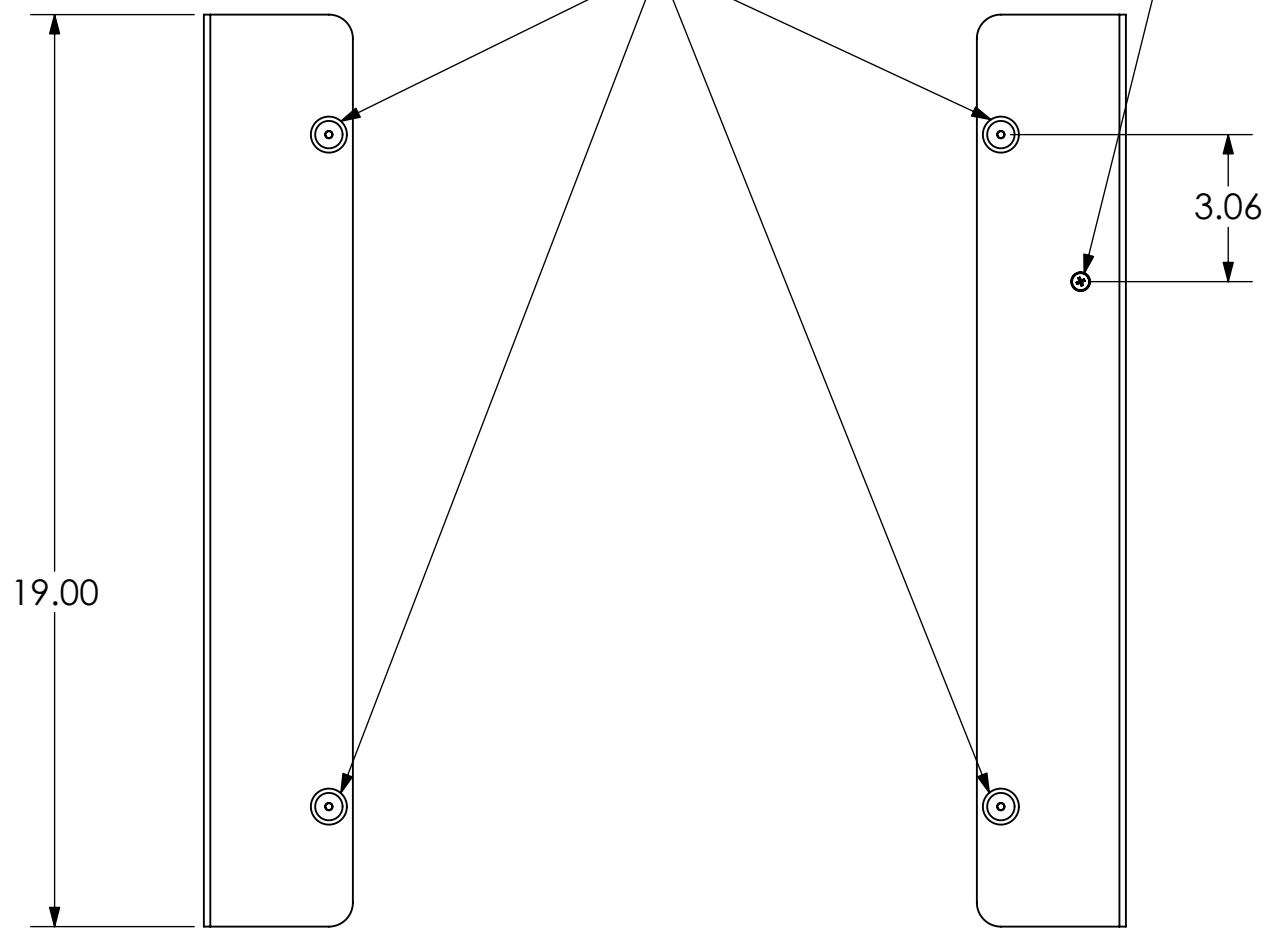

A

A

MOUNTING BUTTONS FIT INTO  
TEARDROP SLOTS ON MOUNT

MOUNTING HOLE IN BACK OF DISPLAY

**CHIEF MANUFACTURING INC.**  
**MOUNT ORDER NUMBER IS PSB-2120**  
**PHONE: 1-800-582-6480**

SHEET SCALE = 1:4

THE INFORMATION AND DESIGNS CONTAINED  
 IN THIS DRAWING ARE CONFIDENTIAL AND THE  
 PROPRIETARY PROPERTY OF CHIEF MFG., INC.  
 NEITHER THIS DESIGN NOR ANY INFORMATION  
 CONTAINED IN THIS DRAWING MAY BE  
 REPRODUCED OR DISCLOSED TO OTHERS  
 WITHOUT THE EXPRESS WRITTEN CONSENT OF  
 CHIEF MFG., INC.