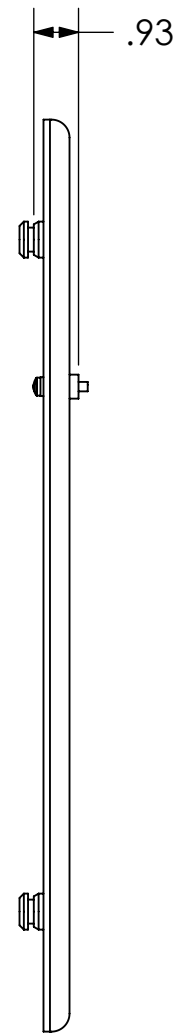

1 2 3 4 5 6 7 8

PSB-2120

D

D

C

C

B

B

A

A

MOUNTING BUTTONS FIT INTO  
TEARDROP SLOTS ON MOUNT

MOUNTING HOLE IN BACK OF DISPLAY

**CHIEF MANUFACTURING INC.**  
**MOUNT ORDER NUMBER IS PSB-2120**  
**PHONE: 1-800-582-6480**

SHEET SCALE = 1:4

THE INFORMATION AND DESIGNS CONTAINED  
 IN THIS DRAWING ARE CONFIDENTIAL AND THE  
 PROPRIETARY PROPERTY OF CHIEF MFG., INC.  
 NEITHER THIS DESIGN NOR ANY INFORMATION  
 CONTAINED IN THIS DRAWING MAY BE  
 REPRODUCED OR DISCLOSED TO OTHERS  
 WITHOUT THE EXPRESS WRITTEN CONSENT OF  
 CHIEF MFG., INC.

 <b>CHIEF</b> MANUFACTURING, INC. <small>8401 EAGLE CREEK PKWY STE. 700, SAVAGE, MN 55378        1.800.582.6480 * FAX 1.877.894.6918</small>	
TITLE	
<b>CUSTOMER PRINT PSB-2120</b>	
SIZE	DWG. NO.
<b>B</b>	<b>PSB-2120</b>

1 2 3 4 5 6 7 8