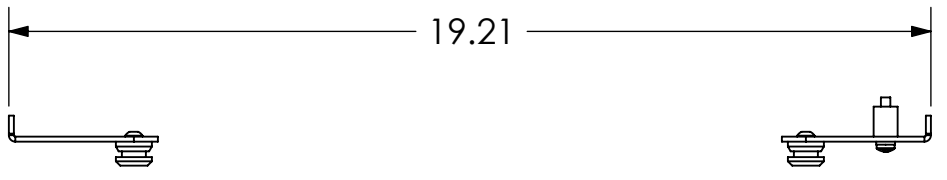

A

A

MOUNTING BUTTONS FIT INTO  
TEARDROP SLOTS ON MOUNT

MOUNTING HOLE IN BACK OF DISPLAY

**CHIEF MANUFACTURING INC.**  
**MOUNT ORDER NUMBER IS PSB-2120**  
**PHONE: 1-800-582-6480**

SHEET SCALE = 1:4

THE INFORMATION AND DESIGNS CONTAINED  
 IN THIS DRAWING ARE CONFIDENTIAL AND THE  
 PROPRIETARY PROPERTY OF CHIEF MFG., INC.  
 NEITHER THIS DESIGN NOR ANY INFORMATION  
 CONTAINED IN THIS DRAWING MAY BE  
 REPRODUCED OR DISCLOSED TO OTHERS  
 WITHOUT THE EXPRESS WRITTEN CONSENT OF  
 CHIEF MFG., INC.