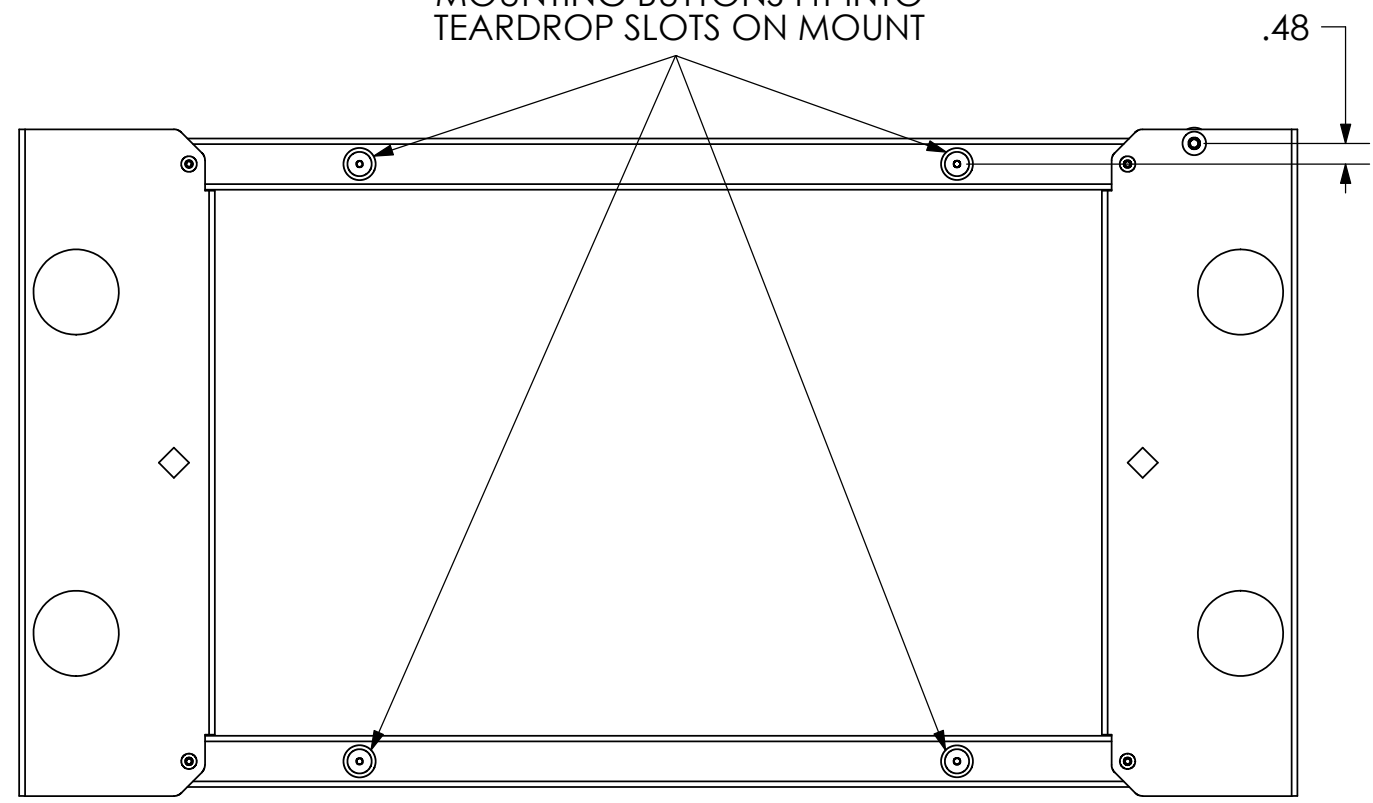

1 2 3 4 5 6 7 8

PSB-2132

D
C
B
A

D
C
B
A

MOUNTING BUTTONS FIT INTO
TEARDROP SLOTS ON MOUNT

.48

1.20

CHIEF MANUFACTURING INC.
MOUNT ORDER NUMBER IS PSB-2132
PHONE: 1-800-582-6480

SHEET SCALE = 1:4.5

THE INFORMATION AND DESIGNS CONTAINED
 IN THIS DRAWING ARE CONFIDENTIAL AND THE
 PROPRIETARY PROPERTY OF CHIEF MFG., INC.
 NEITHER THIS DESIGN NOR ANY INFORMATION
 CONTAINED IN THIS DRAWING MAY BE
 REPRODUCED OR DISCLOSED TO OTHERS
 WITHOUT THE EXPRESS WRITTEN CONSENT OF
 CHIEF MFG., INC.