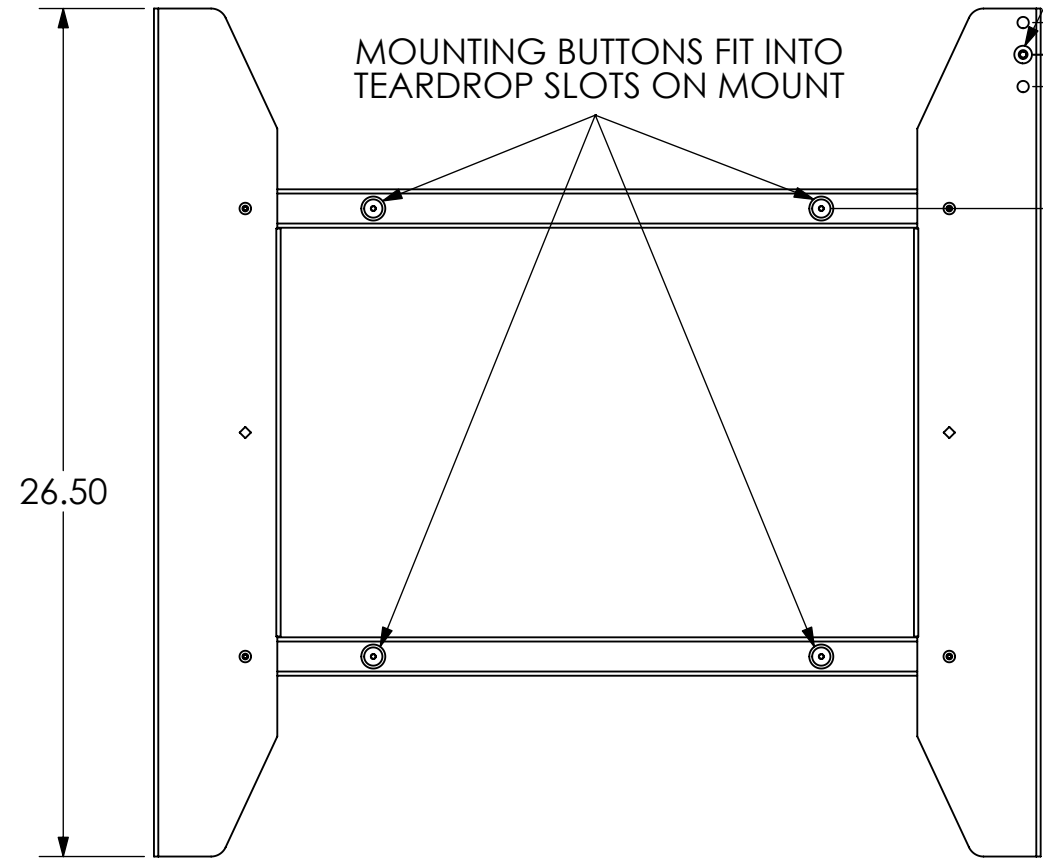

1 2 3 4 5 6 7 8

PSB-2133

D

MOUNTING HOLE IN BACK OF DISPLAY

1.70
W/ EXTRA
SPACERS

1.20

1.00
1.00
4.81

MOUNTING BUTTONS FIT INTO
TEARDROP SLOTS ON MOUNT