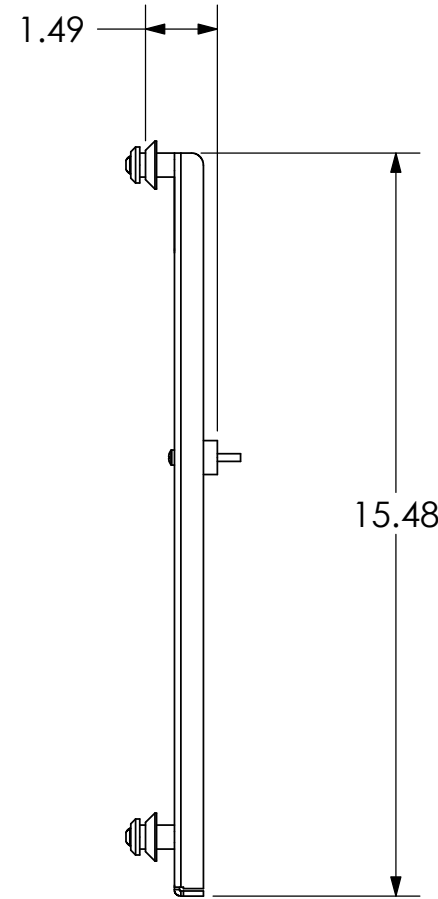

MOUNTING BUTTONS FIT INTO TEARDROP SLOTS ON MOUNT

MOUNTING HOLE IN BACK OF DISPLAY

CHIEF MANUFACTURING INC.
MOUNT ORDER NUMBER IS PSB-2154
PHONE: 1-800-582-6480

SHEET SCALE = 1:4

THE INFORMATION AND DESIGNS CONTAINED IN THIS DRAWING ARE CONFIDENTIAL AND THE PROPRIETARY PROPERTY OF CHIEF MFG., INC. NEITHER THIS DESIGN NOR ANY INFORMATION CONTAINED IN THIS DRAWING MAY BE REPRODUCED OR DISCLOSED TO OTHERS WITHOUT THE EXPRESS WRITTEN CONSENT OF CHIEF MFG., INC.

CHIEF MANUFACTURING, INC.
 8401 EAGLE CREEK PKWY STE. 700, SAVAGE, MN 55378
 1.800.582.6480 * FAX 1.877.894.6918

TITLE
CUSTOMER PRINT
PSB-2154

SIZE DWG. NO.
B PSB-2154

PSB-2154

D

C

B

A

1

2

3

4

5

6

7

8