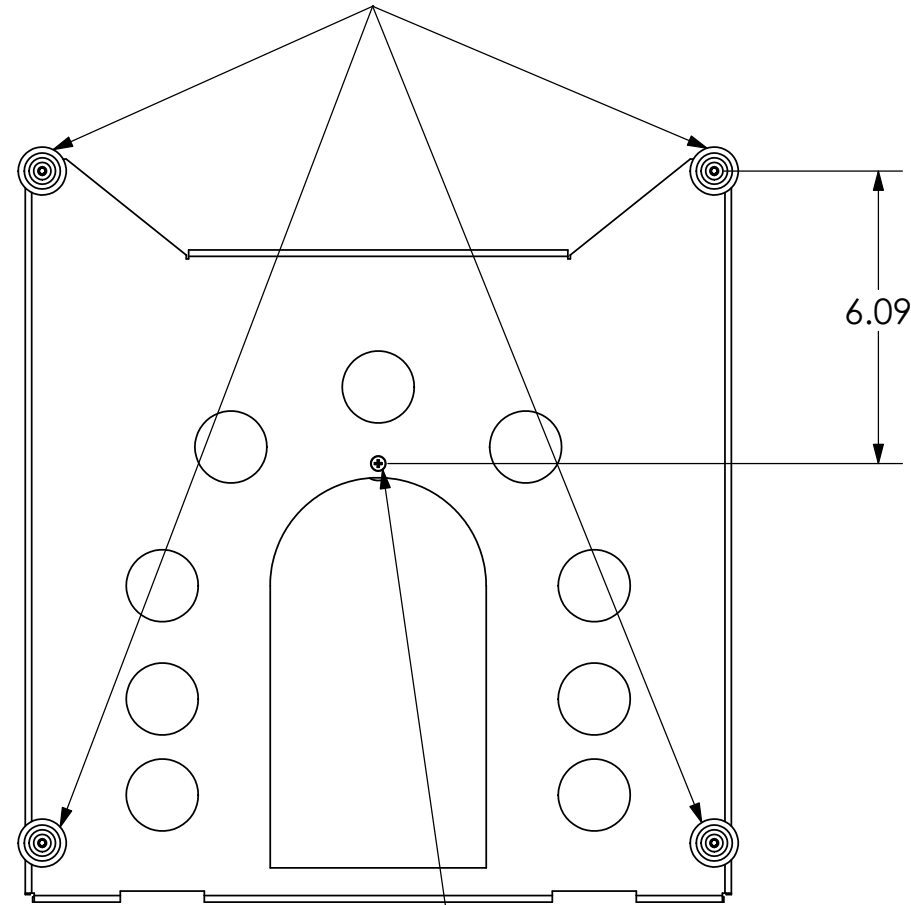

MOUNTING BUTTONS FIT INTO TEARDROP SLOTS ON MOUNT

MOUNTING HOLE IN BACK OF DISPLAY

CHIEF MANUFACTURING INC.
MOUNT ORDER NUMBER IS PSB-2154
PHONE: 1-800-582-6480

SHEET SCALE = 1:4

THE INFORMATION AND DESIGNS CONTAINED IN THIS DRAWING ARE CONFIDENTIAL AND THE PROPRIETARY PROPERTY OF CHIEF MFG., INC. NEITHER THIS DESIGN NOR ANY INFORMATION CONTAINED IN THIS DRAWING MAY BE REPRODUCED OR DISCLOSED TO OTHERS WITHOUT THE EXPRESS WRITTEN CONSENT OF CHIEF MFG., INC.

CHIEF MANUFACTURING, INC.
 8401 EAGLE CREEK PKWY STE. 700, SAVAGE, MN 55378
 1.800.582.6480 * FAX 1.877.894.6918

TITLE
CUSTOMER PRINT
PSB-2154

SIZE DWG. NO.
B PSB-2154

PSB-2154

D

C

B

A