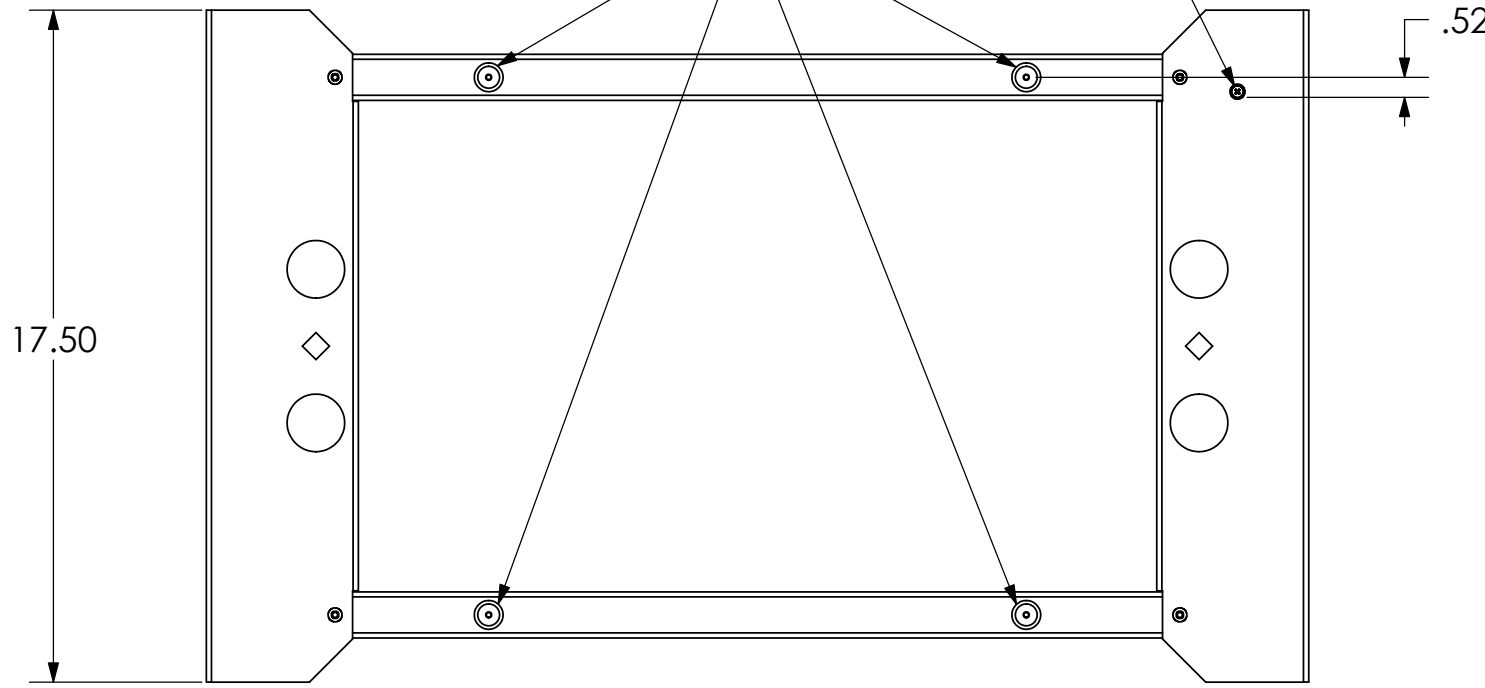

1 2 3 4 5 6 7 8

PSB-2157

MOUNTING HOLE IN BACK OF DISPLAY

MOUNTING BUTTONS FIT INTO TEARDROP SLOTS ON MOUNT

D

C

B

A

CHIEF MANUFACTURING INC.
MOUNT ORDER NUMBER IS PSB-2157
PHONE: 1-800-582-6480

SHEET SCALE = 1:5

THE INFORMATION AND DESIGNS CONTAINED IN THIS DRAWING ARE CONFIDENTIAL AND THE PROPRIETARY PROPERTY OF CHIEF MFG., INC. NEITHER THIS DESIGN NOR ANY INFORMATION CONTAINED IN THIS DRAWING MAY BE REPRODUCED OR DISCLOSED TO OTHERS WITHOUT THE EXPRESS WRITTEN CONSENT OF CHIEF MFG., INC.