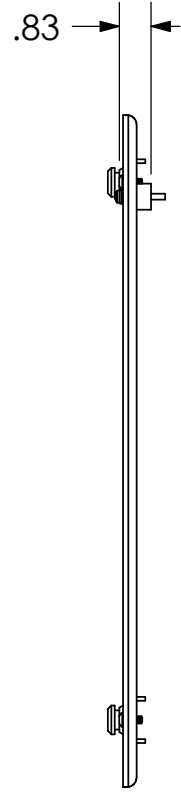

1 2 3 4 5 6 7 8

PSB-2157

MOUNTING HOLE IN BACK OF DISPLAY

MOUNTING BUTTONS FIT INTO TEARDROP SLOTS ON MOUNT

D

C

B

A

CHIEF MANUFACTURING INC.
MOUNT ORDER NUMBER IS PSB-2157
PHONE: 1-800-582-6480

SHEET SCALE = 1:5

THE INFORMATION AND DESIGNS CONTAINED IN THIS DRAWING ARE CONFIDENTIAL AND THE PROPRIETARY PROPERTY OF CHIEF MFG., INC. NEITHER THIS DESIGN NOR ANY INFORMATION CONTAINED IN THIS DRAWING MAY BE REPRODUCED OR DISCLOSED TO OTHERS WITHOUT THE EXPRESS WRITTEN CONSENT OF CHIEF MFG., INC.

 CHIEF MANUFACTURING, INC. <small>8401 EAGLE CREEK PKWY STE. 700, SAVAGE, MN 55378 1.800.582.6480 * FAX 1.877.894.6918</small>	
<small>TITLE</small> CUSTOMER PRINT PSB-2157	
<small>SIZE</small> B	<small>DWG. NO.</small> PSB-2157

1 2 3 4 5 6 7 8