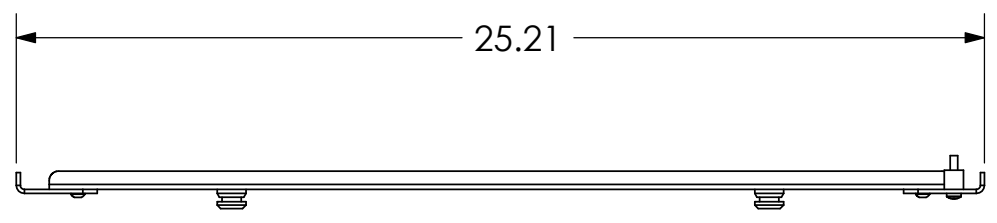

1 2 3 4 5 6 7 8

PSB-2158

MOUNTING HOLE IN BACK OF DISPLAY

MOUNTING BUTTONS FIT INTO TEARDROP SLOTS ON MOUNT

D

D

D

C

C

B

B

A

A

CHIEF MANUFACTURING INC.
MOUNT ORDER NUMBER IS PSB-2158
PHONE: 1-800-582-6480

SHEET SCALE = 1:5

THE INFORMATION AND DESIGNS CONTAINED IN THIS DRAWING ARE CONFIDENTIAL AND THE PROPRIETARY PROPERTY OF CHIEF MFG., INC. NEITHER THIS DESIGN NOR ANY INFORMATION CONTAINED IN THIS DRAWING MAY BE REPRODUCED OR DISCLOSED TO OTHERS WITHOUT THE EXPRESS WRITTEN CONSENT OF CHIEF MFG., INC.