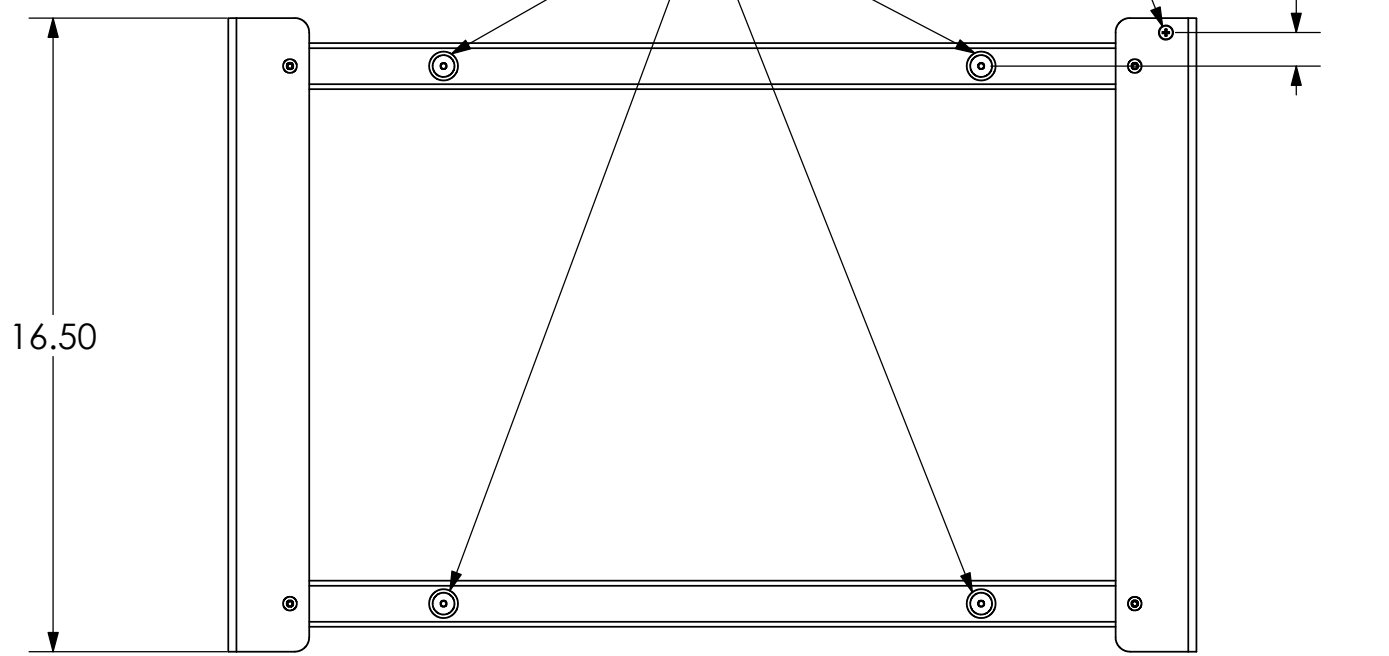

1 2 3 4 5 6 7 8

PSB-2158

MOUNTING HOLE IN BACK OF DISPLAY

MOUNTING BUTTONS FIT INTO TEARDROP SLOTS ON MOUNT

D

D

D

C

C

B

B

A

A

CHIEF MANUFACTURING INC.
MOUNT ORDER NUMBER IS PSB-2158
PHONE: 1-800-582-6480

SHEET SCALE = 1:5

THE INFORMATION AND DESIGNS CONTAINED IN THIS DRAWING ARE CONFIDENTIAL AND THE PROPRIETARY PROPERTY OF CHIEF MFG., INC. NEITHER THIS DESIGN NOR ANY INFORMATION CONTAINED IN THIS DRAWING MAY BE REPRODUCED OR DISCLOSED TO OTHERS WITHOUT THE EXPRESS WRITTEN CONSENT OF CHIEF MFG., INC.