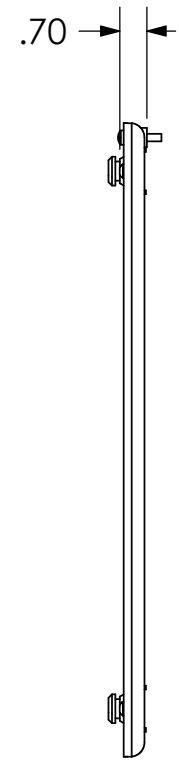

1 2 3 4 5 6 7 8

PSB-2158

MOUNTING HOLE IN BACK OF DISPLAY

MOUNTING BUTTONS FIT INTO TEARDROP SLOTS ON MOUNT

D

D

D

C

C

B

B

A

A

CHIEF MANUFACTURING INC.
MOUNT ORDER NUMBER IS PSB-2158
PHONE: 1-800-582-6480

SHEET SCALE = 1:5

THE INFORMATION AND DESIGNS CONTAINED IN THIS DRAWING ARE CONFIDENTIAL AND THE PROPRIETARY PROPERTY OF CHIEF MFG., INC. NEITHER THIS DESIGN NOR ANY INFORMATION CONTAINED IN THIS DRAWING MAY BE REPRODUCED OR DISCLOSED TO OTHERS WITHOUT THE EXPRESS WRITTEN CONSENT OF CHIEF MFG., INC.

CHIEF	MANUFACTURING, INC.
	8401 EAGLE CREEK PKWY STE. 700, SAVAGE, MN 55378 1.800.582.6480 * FAX 1.877.894.6918
TITLE	CUSTOMER PRINT PSB-2158
SIZE	DWG. NO. PSB-2158

1 2 3 4 5 6 7 8