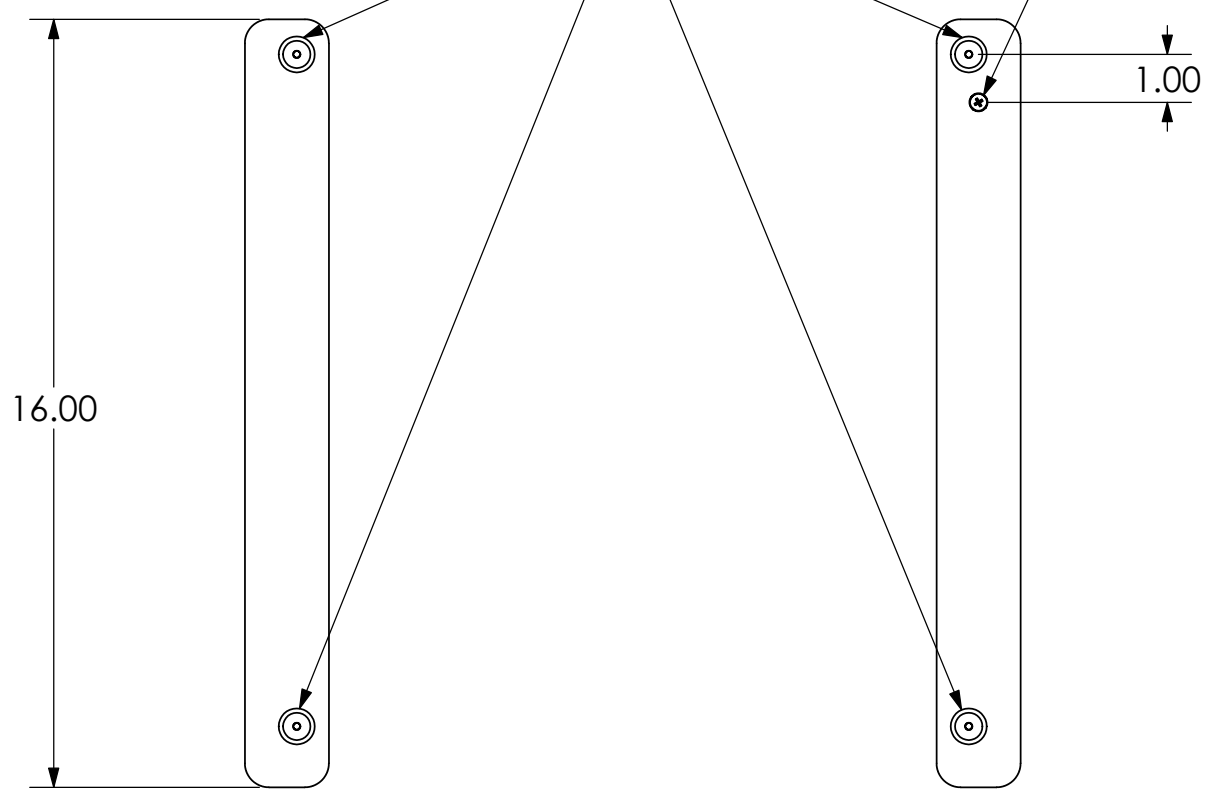

1 2 3 4 5 6 7 8

PSB-2163

MOUNTING BUTTONS FIT INTO TEARDROP SLOTS ON MOUNT

MOUNTING HOLE IN BACK OF DISPLAY

CHIEF MANUFACTURING INC.
MOUNT ORDER NUMBER IS PSB-2163
PHONE: 1-800-582-6480

SHEET SCALE = 1:4

THE INFORMATION AND DESIGNS CONTAINED IN THIS DRAWING ARE CONFIDENTIAL AND THE PROPRIETARY PROPERTY OF CHIEF MFG., INC. NEITHER THIS DESIGN NOR ANY INFORMATION CONTAINED IN THIS DRAWING MAY BE REPRODUCED OR DISCLOSED TO OTHERS WITHOUT THE EXPRESS WRITTEN CONSENT OF CHIEF MFG., INC.

CHIEF	 CHIEF MANUFACTURING, INC. <small>8401 EAGLE CREEK PKWY STE. 700, SAVAGE, MN 55378 1.800.582.6480 * FAX 1.877.894.6918</small>
	<small>TITLE</small> CUSTOMER PRINT PSB-2163
<small>SIZE</small> B	<small>DWG. NO.</small> PSB-2163