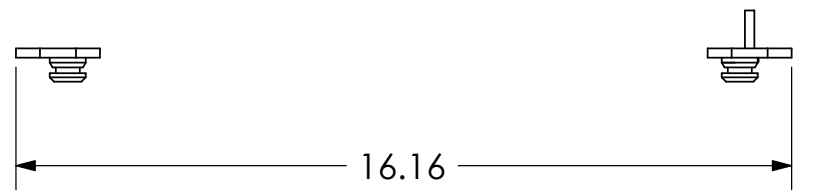

1 2 3 4 5 6 7 8

PSB-2163

MOUNTING BUTTONS FIT INTO TEARDROP SLOTS ON MOUNT

MOUNTING HOLE IN BACK OF DISPLAY

CHIEF MANUFACTURING INC.
MOUNT ORDER NUMBER IS PSB-2163
PHONE: 1-800-582-6480

SHEET SCALE = 1:4

THE INFORMATION AND DESIGNS CONTAINED IN THIS DRAWING ARE CONFIDENTIAL AND THE PROPRIETARY PROPERTY OF CHIEF MFG., INC. NEITHER THIS DESIGN NOR ANY INFORMATION CONTAINED IN THIS DRAWING MAY BE REPRODUCED OR DISCLOSED TO OTHERS WITHOUT THE EXPRESS WRITTEN CONSENT OF CHIEF MFG., INC.