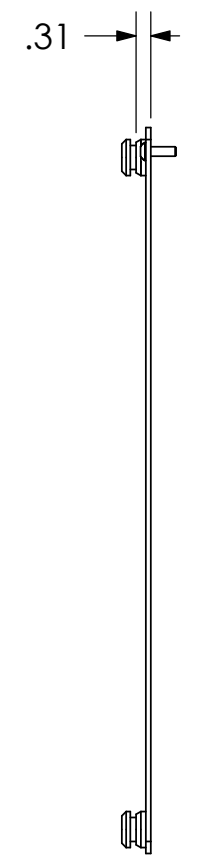

MOUNTING HOLE IN BACK OF DISPLAY

MOUNTING BUTTONS FIT INTO TEARDROP SLOTS ON MOUNT

CHIEF MANUFACTURING INC.
MOUNT ORDER NUMBER IS PSB-2180
PHONE: 1-800-582-6480

SHEET SCALE = 1:4

THE INFORMATION AND DESIGNS CONTAINED IN THIS DRAWING ARE CONFIDENTIAL AND THE PROPRIETARY PROPERTY OF CHIEF MFG., INC. NEITHER THIS DESIGN NOR ANY INFORMATION CONTAINED IN THIS DRAWING MAY BE REPRODUCED OR DISCLOSED TO OTHERS WITHOUT THE EXPRESS WRITTEN CONSENT OF CHIEF MFG., INC.

	CHIEF MANUFACTURING, INC. <small>8401 EAGLE CREEK PKWY STE. 700, SAVAGE, MN 55378 1.800.582.6480 * FAX 1.877.894.6918</small>
	<small>TITLE</small> CUSTOMER PRINT PSB-2180
<small>SIZE</small> B	<small>DWG. NO.</small> PSB-2180