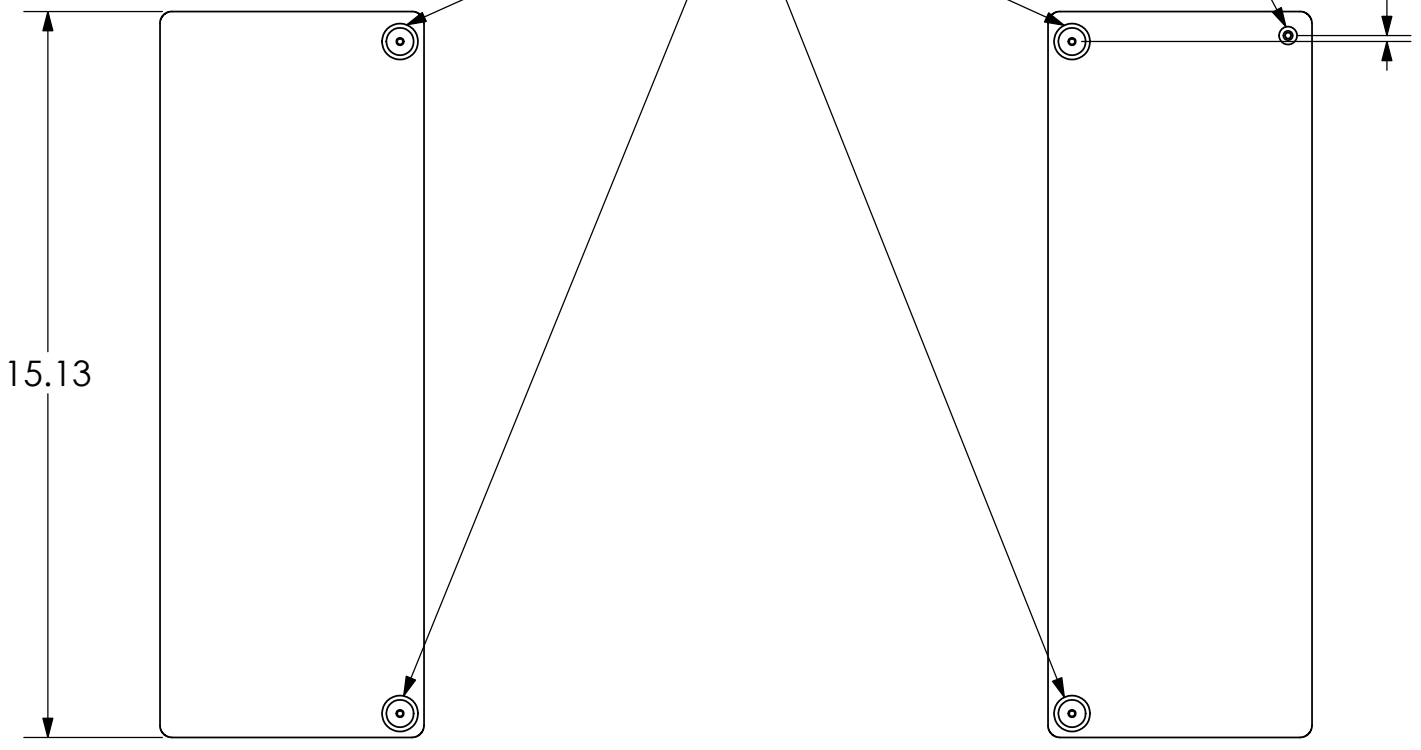

MOUNTING HOLE IN BACK OF DISPLAY

MOUNTING BUTTONS FIT INTO TEARDROP SLOTS ON MOUNT

CHIEF MANUFACTURING INC.
MOUNT ORDER NUMBER IS PSB-2180
PHONE: 1-800-582-6480

SHEET SCALE = 1:4

THE INFORMATION AND DESIGNS CONTAINED IN THIS DRAWING ARE CONFIDENTIAL AND THE PROPRIETARY PROPERTY OF CHIEF MFG., INC. NEITHER THIS DESIGN NOR ANY INFORMATION CONTAINED IN THIS DRAWING MAY BE REPRODUCED OR DISCLOSED TO OTHERS WITHOUT THE EXPRESS WRITTEN CONSENT OF CHIEF MFG., INC.

	CHIEF MANUFACTURING, INC. <small>8401 EAGLE CREEK PKWY STE. 700, SAVAGE, MN 55378 1.800.582.6480 * FAX 1.877.894.6918</small>
	<small>TITLE</small> CUSTOMER PRINT PSB-2180
<small>SIZE</small> B	<small>DWG. NO.</small> PSB-2180