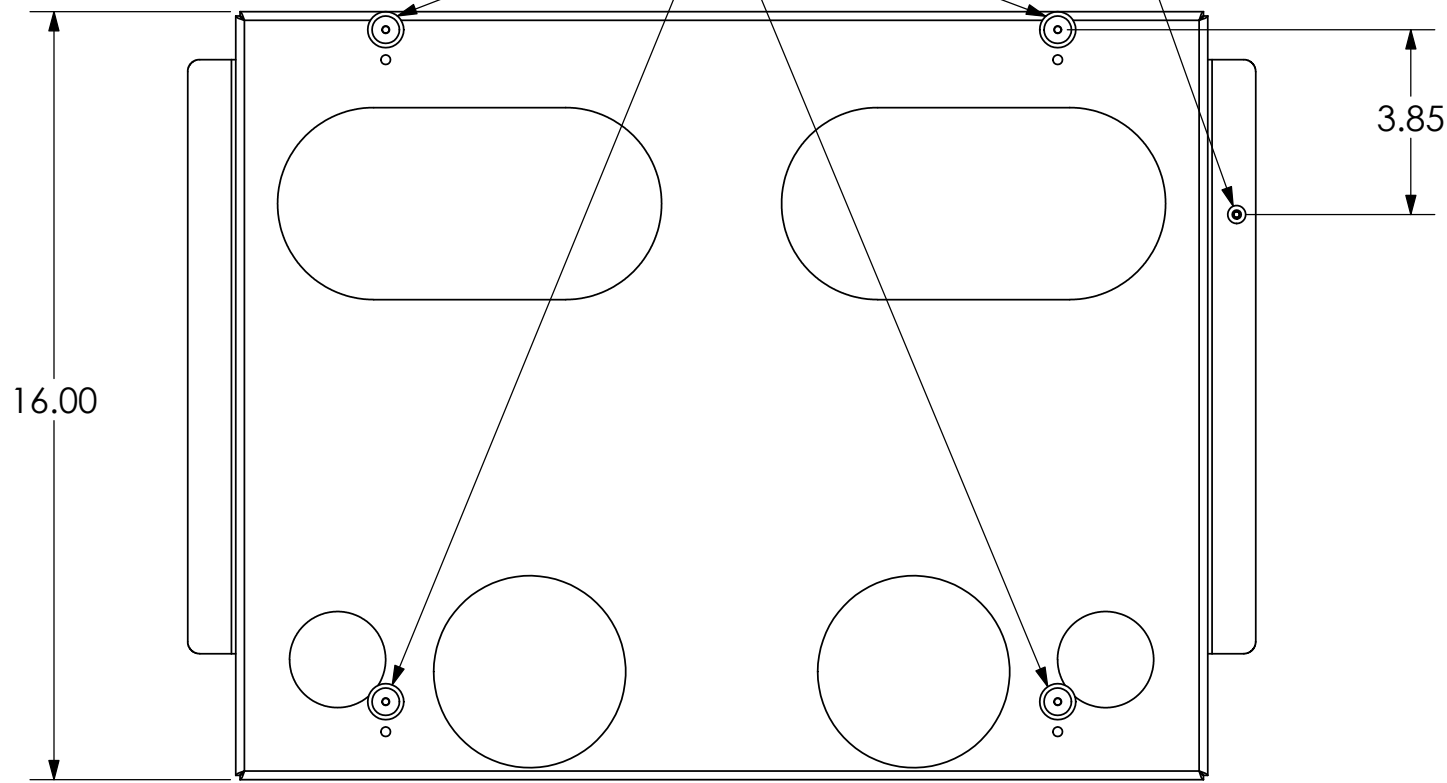

MOUNTING HOLE IN BACK OF DISPLAY

MOUNTING BUTTONS FIT INTO TEARDROP SLOTS ON MOUNT

**CHIEF MANUFACTURING INC.**  
**MOUNT ORDER NUMBER IS PSB-2181**  
**PHONE: 1-800-582-6480**

SHEET SCALE = 1:4

THE INFORMATION AND DESIGNS CONTAINED IN THIS DRAWING ARE CONFIDENTIAL AND THE PROPRIETARY PROPERTY OF CHIEF MFG., INC. NEITHER THIS DESIGN NOR ANY INFORMATION CONTAINED IN THIS DRAWING MAY BE REPRODUCED OR DISCLOSED TO OTHERS WITHOUT THE EXPRESS WRITTEN CONSENT OF CHIEF MFG., INC.

**CHIEF** MANUFACTURING, INC.  
 8401 EAGLE CREEK PKWY STE. 700, SAVAGE, MN 55378  
 1.800.582.6480 \* FAX 1.877.894.6918

TITLE  
**CUSTOMER PRINT**  
**PSB-2181**

SIZE B DWG. NO. **PSB-2181**

PSB-2181