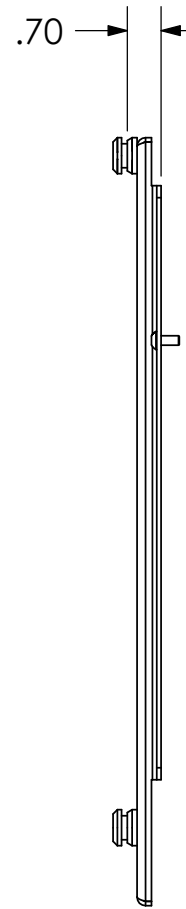

MOUNTING HOLE IN BACK OF DISPLAY

MOUNTING BUTTONS FIT INTO TEARDROP SLOTS ON MOUNT

**CHIEF MANUFACTURING INC.**  
**MOUNT ORDER NUMBER IS PSB-2181**  
**PHONE: 1-800-582-6480**

SHEET SCALE = 1:4

THE INFORMATION AND DESIGNS CONTAINED IN THIS DRAWING ARE CONFIDENTIAL AND THE PROPRIETARY PROPERTY OF CHIEF MFG., INC. NEITHER THIS DESIGN NOR ANY INFORMATION CONTAINED IN THIS DRAWING MAY BE REPRODUCED OR DISCLOSED TO OTHERS WITHOUT THE EXPRESS WRITTEN CONSENT OF CHIEF MFG., INC.

**CHIEF** MANUFACTURING, INC.  
 8401 EAGLE CREEK PKWY STE. 700, SAVAGE, MN 55378  
 1.800.582.6480 \* FAX 1.877.894.6918

TITLE  
**CUSTOMER PRINT**  
**PSB-2181**

SIZE B DWG. NO. **PSB-2181**

PSB-2181