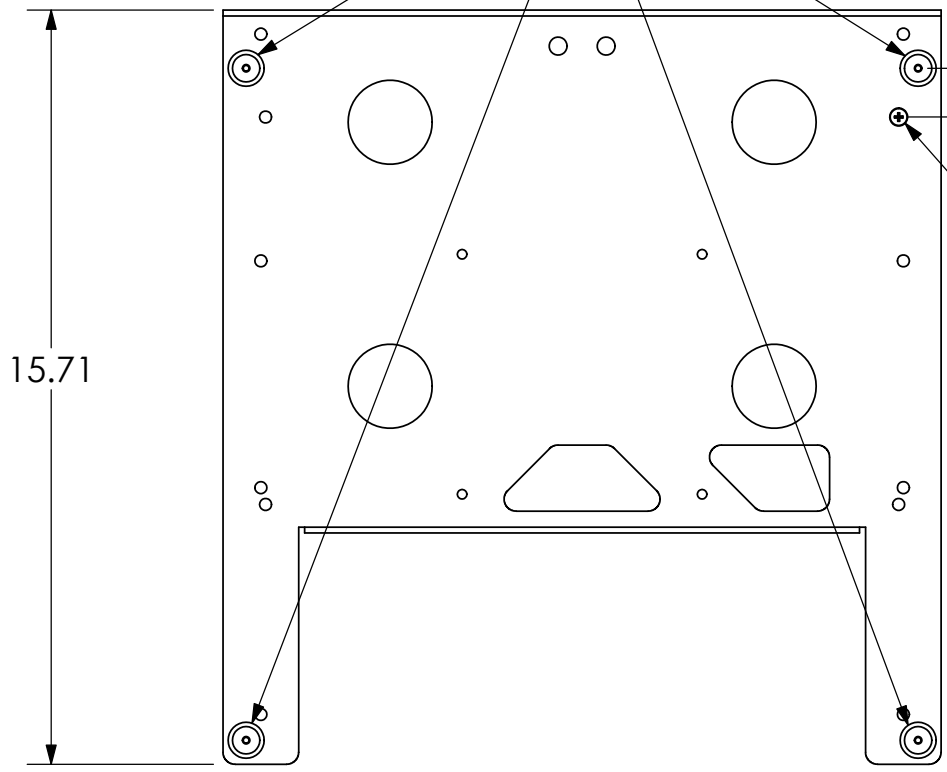

MOUNTING BUTTONS FIT INTO
TEARDROP SLOTS ON MOUNT

MOUNTING HOLE
IN BACK OF DISPLAY

CHIEF MANUFACTURING INC.
MOUNT ORDER NUMBER IS PSB-2182
PHONE: 1-800-582-6480

SHEET SCALE = 1:4

THE INFORMATION AND DESIGNS CONTAINED
IN THIS DRAWING ARE CONFIDENTIAL AND THE
PROPRIETARY PROPERTY OF CHIEF MFG., INC.
NEITHER THIS DESIGN NOR ANY INFORMATION
CONTAINED IN THIS DRAWING MAY BE
REPRODUCED OR DISCLOSED TO OTHERS
WITHOUT THE EXPRESS WRITTEN CONSENT OF
CHIEF MFG., INC.

CHIEF	 CHIEF MANUFACTURING, INC. <small>8401 EAGLE CREEK PKWY STE. 700, SAVAGE, MN 55378 1.800.582.6480 * FAX 1.877.894.6918</small>
	<small>TITLE</small> CUSTOMER PRINT PSB-2182
<small>SIZE</small> B	<small>DWG. NO.</small> PSB-2182