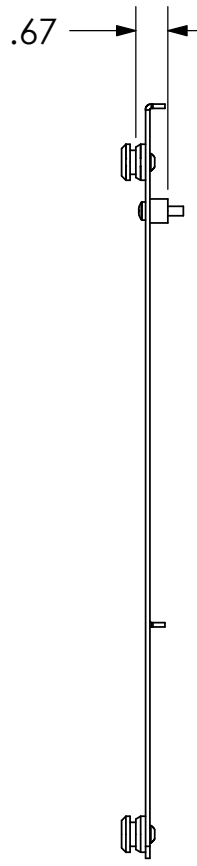

MOUNTING BUTTONS FIT INTO
TEARDROP SLOTS ON MOUNT

MOUNTING HOLE
IN BACK OF DISPLAY

CHIEF MANUFACTURING INC.
MOUNT ORDER NUMBER IS PSB-2182
PHONE: 1-800-582-6480

SHEET SCALE = 1:4

THE INFORMATION AND DESIGNS CONTAINED
IN THIS DRAWING ARE CONFIDENTIAL AND THE
PROPRIETARY PROPERTY OF CHIEF MFG., INC.
NEITHER THIS DESIGN NOR ANY INFORMATION
CONTAINED IN THIS DRAWING MAY BE
REPRODUCED OR DISCLOSED TO OTHERS
WITHOUT THE EXPRESS WRITTEN CONSENT OF
CHIEF MFG., INC.

CHIEF	 CHIEF MANUFACTURING, INC. <small>8401 EAGLE CREEK PKWY STE. 700, SAVAGE, MN 55378 1.800.582.6480 * FAX 1.877.894.6918</small>
	<small>TITLE</small> CUSTOMER PRINT PSB-2182
<small>SIZE</small> B	<small>DWG. NO.</small> PSB-2182