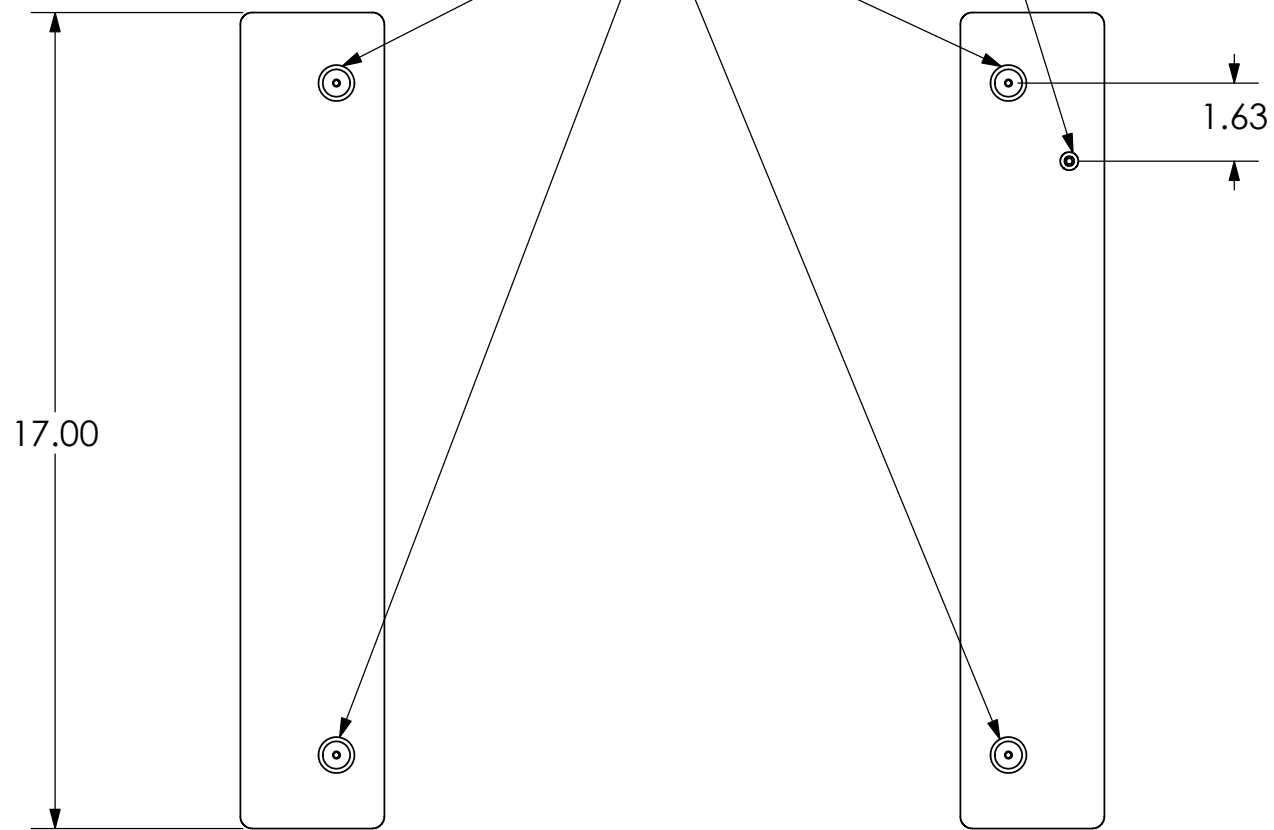

1 2 3 4 5 6 7 8

PSB-2210

MOUNTING HOLE IN BACK OF DISPLAY

MOUNTING BUTTONS FIT INTO TEARDROP SLOTS ON MOUNT

.49

CHIEF MANUFACTURING INC.
MOUNT ORDER NUMBER IS PSB-2210
PHONE: 1-800-582-6480

SHEET SCALE = 1:4