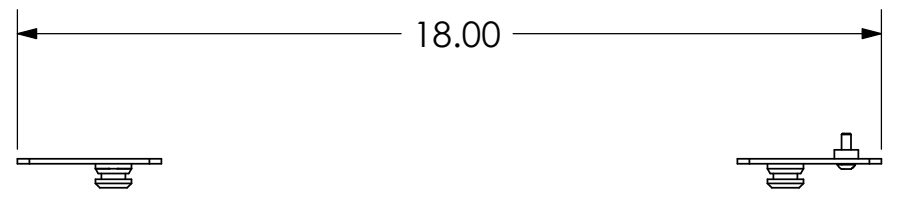

1 2 3 4 5 6 7 8

PSB-2210

MOUNTING HOLE IN BACK OF DISPLAY

MOUNTING BUTTONS FIT INTO TEARDROP SLOTS ON MOUNT

.49

CHIEF MANUFACTURING INC.
MOUNT ORDER NUMBER IS PSB-2210
PHONE: 1-800-582-6480

SHEET SCALE = 1:4