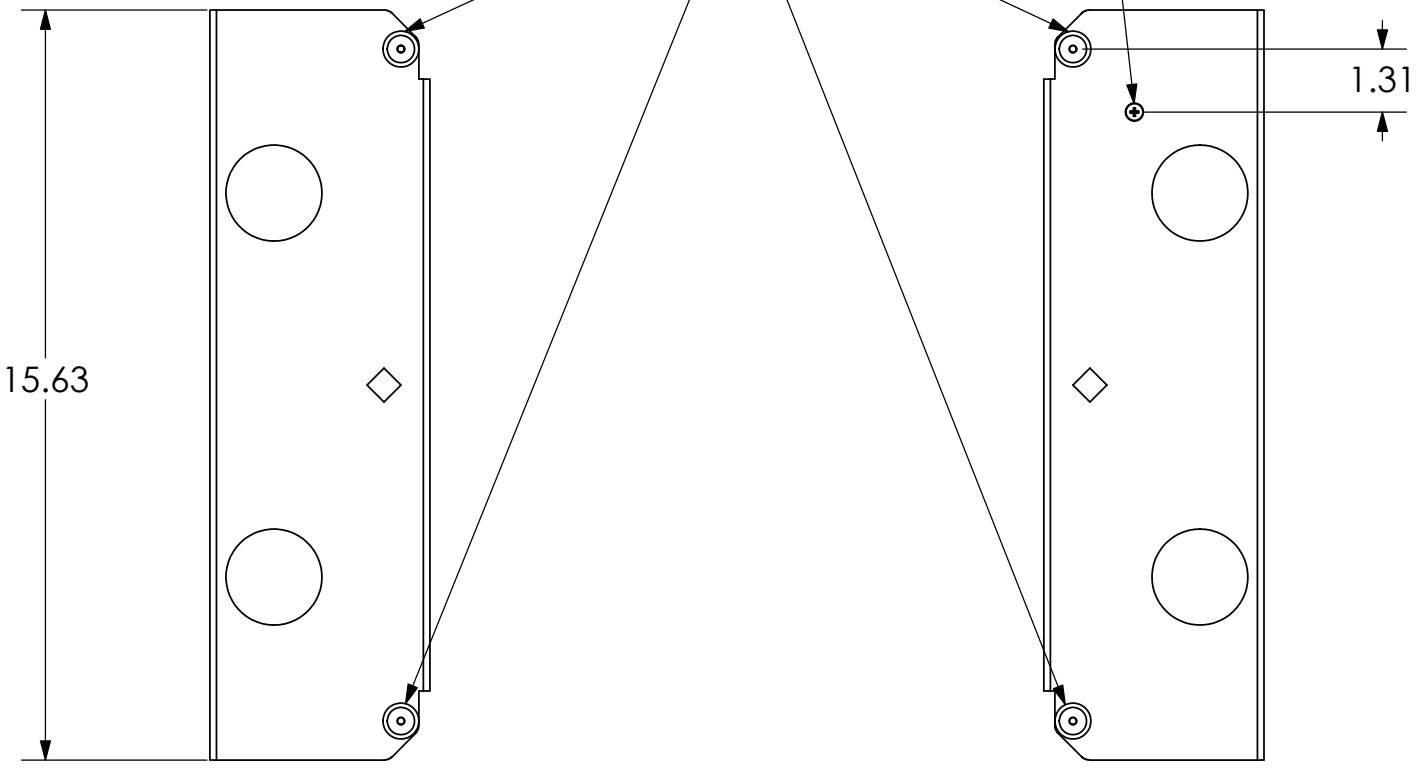

MOUNTING HOLE IN BACK OF DISPLAY

MOUNTING BUTTONS FIT INTO TEARDROP SLOTS ON MOUNT

.62

**CHIEF MANUFACTURING INC.**  
**MOUNT ORDER NUMBER IS PSB-2211**  
**PHONE: 1-800-582-6480**

SHEET SCALE = 1:4

THE INFORMATION AND DESIGNS CONTAINED IN THIS DRAWING ARE CONFIDENTIAL AND THE PROPRIETARY PROPERTY OF CHIEF MFG., INC. NEITHER THIS DESIGN NOR ANY INFORMATION CONTAINED IN THIS DRAWING MAY BE REPRODUCED OR DISCLOSED TO OTHERS WITHOUT THE EXPRESS WRITTEN CONSENT OF CHIEF MFG., INC.

**CHIEF** MANUFACTURING, INC.  
 8401 EAGLE CREEK PKWY STE. 700, SAVAGE, MN 55378  
 1.800.582.6480 \* FAX 1.877.894.6918

TITLE  
**CUSTOMER PRINT**  
**PSB-2211**

SIZE B DWG. NO. **PSB-2211**